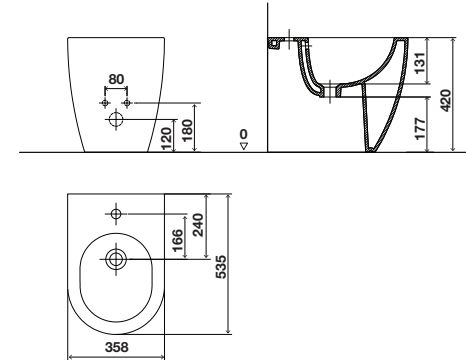

LAKE

floor-standing

White back to wall toilet

code 888232

- Material: Vitreous China
- Rim-Off, no rim
- Sewer outlet: Horizontal connection to the wall (P-Trap)
- Water inlet and sewer outlet connections with internal glazing
- Semi-concealed fixation
- Flush volume: 5L
- CE Marking.

White back to wall bidet

- Material: Vitreous China
- Shape: Round
- Semi-concealed fixation
- CE Marking.

Toilet seat cover 04 white

code 888605

- Material: Duroplast
- Shape: Round
- Wrap-over seat
- Antibacterial
- Top fixation - top fastening system
- Soft-close.

Toilet seat cover 06 white

code 889177

- Material: Duroplast
- Shape: Round
- Slim seat
- Antibacterial
- Top fixation - top fastening system
- Soft-close.

seat cover with **CLIPP-OFF** system for perfect cleaning

strong seat cover with **SOFT-CLOSE** system

RIM-OFF toilet without closed rim

sewer and water connections with glazed finish