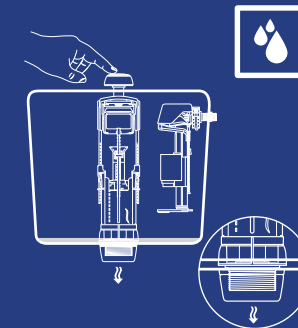

⁽²⁾ See the technical data sheet for the two inlet valves cistern for further specifications.

PLUS SYSTEM

This is a system created by OLI in which the inlet valve delays the water inflow into the cistern to prevent extra water being used for flushing. While flushing takes place, no new water enters the cistern. This allows saving up to 9 litres of water per day, corresponding to a 12% reduction in water bill⁽³⁾.

INLET VALVE IN
CLOSED POSITION

OPERATION MODE
FULL FLUSH

The cistern is emptied faster than the delaying system, while the inlet valve remains closed.

Once the water is flushed, the outlet valve closes and the delaying system makes the inlet valve open to fill the cistern.