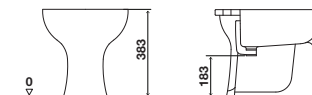

- Material: Vitreous China;
- Semi-concealed fixation.