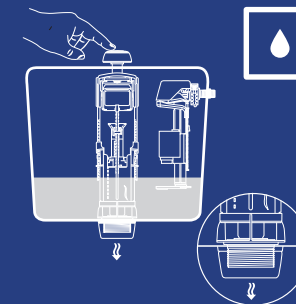

Once the water is flushed, the outlet valve closes and the delaying system makes the inlet valve open to fill the cistern.

OPERATION MODE
HALF FLUSH