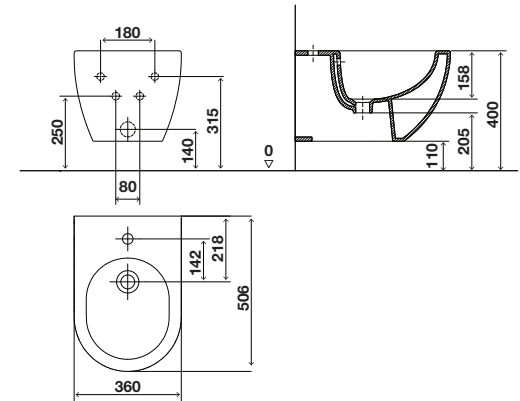

LAKE

wall-hung

- Material: Vitreous China
- Rim-Off, no rim
- Sewer outlet: Horizontal connection to the wall (P-Trap)
- Water inlet and sewer outlet connections with internal glazing
- Concealed fixation
- Flush volume: 6L
- CE Marking.

- Material: Vitreous China
- Shape: Round
- Concealed fixation
- CE Marking.

- Material: Duroplast
- Shape: Round
- Antibacterial
- Top fixation - top fastening system
- Soft-close.