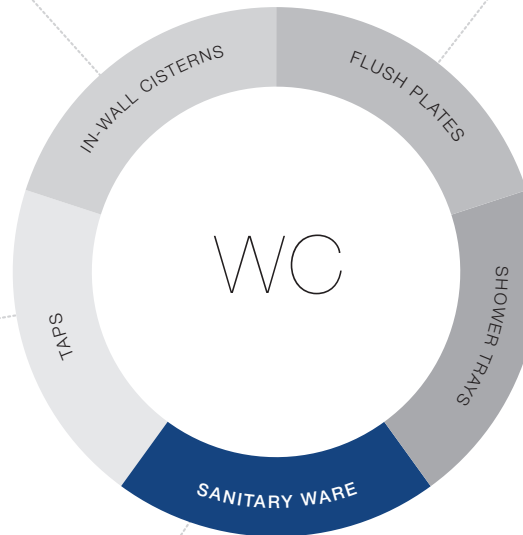

OLI SOLUTION

The bathroom as a space that merges water efficiency with design and focuses on functionality. A complete range of products for the most demanding bathroom projects.

IN-WALL CISTERNS

OLI displays the main compatibilities between in-wall cisterns and sanitary ware.

The tests carried out on the new sanitary ware guarantee **100% compatibility** with all versions of the range: OLI74 PLUS, OLI120 PLUS, QUADRA PLUS and OLI80.

MIXER TAPS

Industrial design, simple lines and a sensitive touch are present in OLI's mixer tap range. In bathtubs, bidets, washbasins or showers, OCEAN mixers will be a unique detail.

SANITARY WARE

A range that combines design with water performance. With Rim-off technology and high quality glazing, this range has a clean design that adapts to any bathroom.

FLUSH PLATES

With a wide range of flush plates, OLI offers innovative solutions in terms of technology and design, such as the LESS IS MORE flush plate, designed by Alessio Pinto, the TRUMPET, designed by Álvaro Siza Vieira, the MOON made of porcelain and the GLASSY in tempered glass.

SHOWER TRAYS

Ensuring functionality and design is a challenge and a trend that extends to OLI's shower tray range. In different sizes, shades and in antibacterial and non-slip material, the BALANCE range is a solution with a pure and minimalist style.