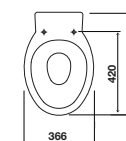

code 888362

LAGOON

floor-standing

White back to wall toilet

- Material: Vitreous China;
- Normal rim;
- Sewer outlet: Horizontal connection to the wall (P-Trap);
- Water inlet and sewer outlet connections with internal glazing;
- Semi-concealed fixation;
- Flush volume: 6L/ 4L;
- CE Marking: EN.