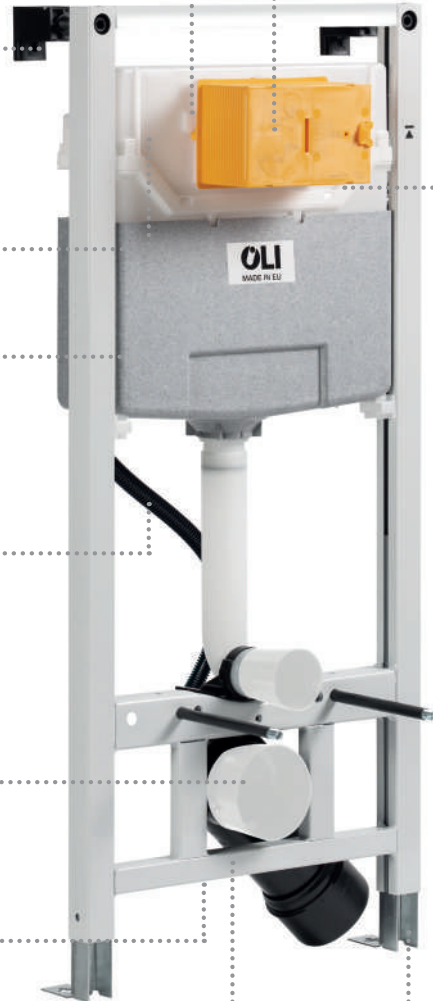

PLUS
Saves up to 9l of water per day

SILENT VALVE
Class 1 Certified

SHOWER TOILET
Prepared for shower toilet installation

OUTLET BEND
Depth adjustable

HEIGHT ADJUSTABLE
in 200mm

FRAME TESTED FOR
400KG LOAD

FLUSH PLATE

Wide range of flush plates and actuations: mechanic, pneumatic, electronic and No-Touch

FLUSH VOLUME

Dual flush: 6/3 L.
Adjustable to 4/2Lt. or 4.5/3 L.

OLIPURE

Cleans and sanitizes the toilet

INSTALLATION SYSTEM