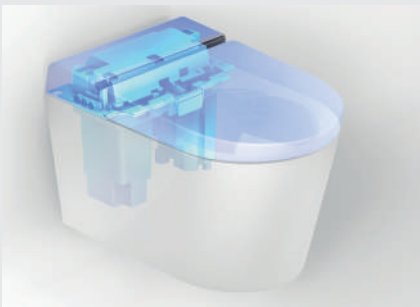

SMART TOILET
hygienic and innovative modular system