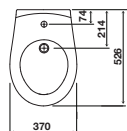

- Material: Vitreous China;
- Visible fixation.