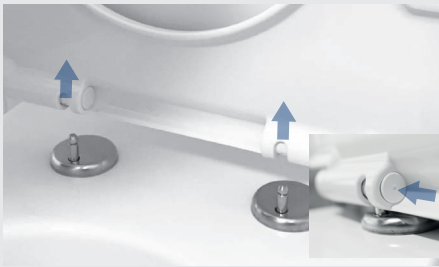

White wall-hung bidet

code 888241

- Material: Vitreous China
- Shape: Round
- Concealed fixation
- CE Marking.

Toilet seat cover 02 white

code 888360

- Material: Duroplast
- Shape: Round
- Antibacterial;
- Top fixation - top fastening system
- Soft-close
- Certifications: NF.

Lake

LAKE

wall-hung

seat cover with **CLIPP-OFF** system for perfect cleaning

strong seat cover with **SOFT-CLOSE** system

RIM-OFF toilet without closed rim

sewer and water connections with **glazed finish**