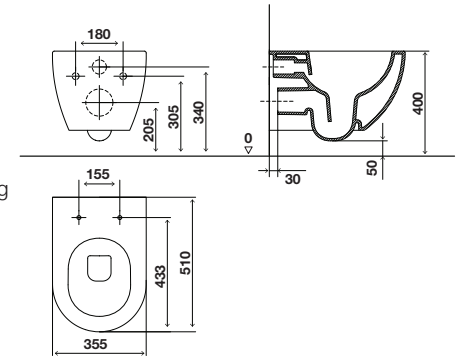

White wall-hung toilet

code 888231

- Material: Vitreous China
- Rim-Off, no rim
- Sewer outlet: Horizontal connection to the wall (P-Trap)
- Water inlet and sewer outlet connections with internal glazing
- Concealed fixation;
- Flush volume: 6L
- CE Marking.