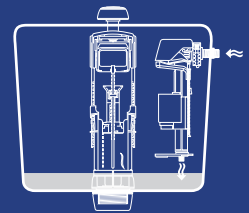

INLET VALVE IN
CLOSED POSITION

OPERATION MODE
FULL FLUSH

The cistern is emptied faster than the delaying system, while the inlet valve remains closed.

Once the water is flushed, the outlet valve closes and the delaying system makes the inlet valve open to fill the cistern.