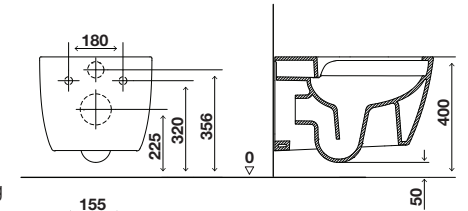

White wall-hung toilet

code **888237**

- Material: Vitreous China
- Rim-Off, no rim
- Sewer outlet: Horizontal connection to the wall (P-Trap)
- Water inlet and sewer outlet connections with internal glazing
- Concealed fixation
- Flush volume: 6L
- CE Marking.