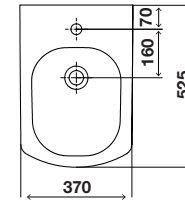

RIVER wall-hung

- Material: Vitreous China
- Rim-Off, no rim
- Sewer outlet: Horizontal connection to the wall (P-Trap)
- Water inlet and sewer outlet connections with internal glazing
- Concealed fixation
- Flush volume: 6L
- CE Marking.

- Material: Vitreous China
- Shape: Rectangular
- Concealed fixing
- CE Marking.

- Material: Duroplast
- Shape: Rectangular
- Antibacterial;
- Top fixation - top fastening system
- Soft-close.