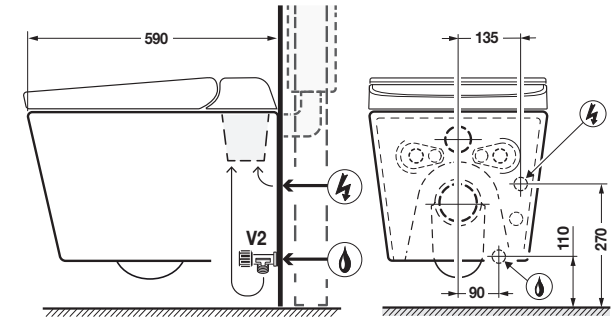

For more information, please contact OLI sales team.

SHOWER TRAYS
BALANCE

HIGH RESISTANCE

The **BALANCE** range is now available in two shades, White and Black, which, combined with 12 different dimensions, guarantees **greater flexibility in application**.