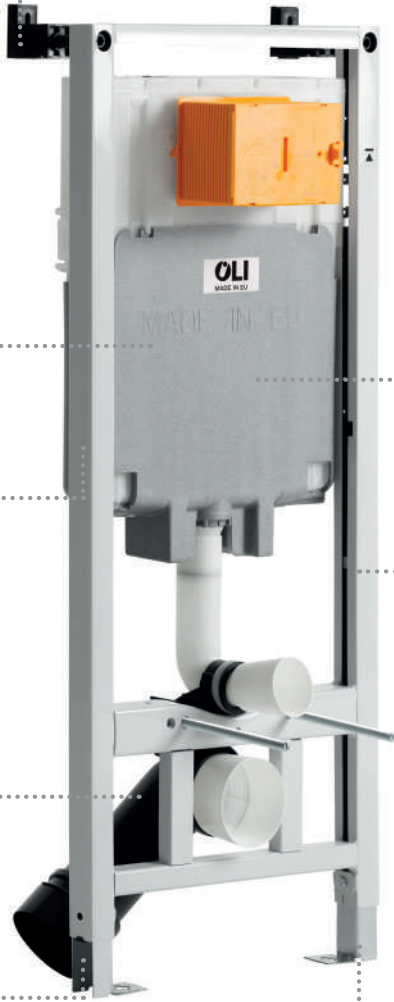

FAST-FIT SYSTEM

HIGH COST/BENEFIT RATIO

POLYPROPYLENE (PP)
Highly resistant cistern
inalterable to thermal stress.

FRAME TESTED FOR
400KG LOAD

OUTLET BEND
Depth adjustable

HEIGHT
ADJUSTABLE
in 200mm

FLUSH VOLUME
Dual flush: 6/3 Lt.
Adjustable to 4.5/3 Lt.

INSTALLATION SYSTEM

Solid wall and all floor
toilets.

Solid wall and all wall-hung
toilets

Drywall,
and all wall-hung toilets

ONE PERSON ASSEMBLY

FIND OUT MORE ABOUT OLI PRODUCT RANGE AT:

GENERAL CATALOGUE 2023-2024