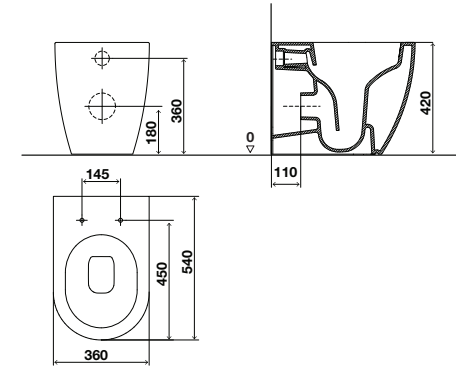

Lake

LAKE

floor-standing

White back to wall toilet

code 888232

- Material: Vitreous China
- Rim-Off, no rim
- Sewer outlet: Horizontal connection to the wall (P-Trap)
- Water inlet and sewer outlet connections with internal glazing
- Semi-concealed fixation
- Flush volume: 5L
- CE Marking.