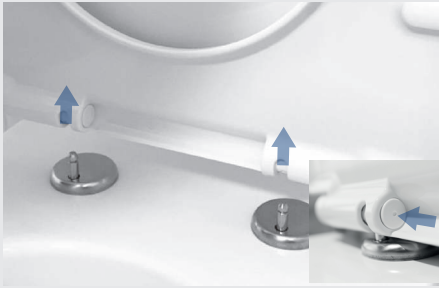

code 889177

- Material: Duroplast
- Shape: Round
- Slim seat
- Antibacterial
- Top fixation - top fastening system
- Soft-close.

seat cover with **CLIPP-OFF** system for perfect cleaning