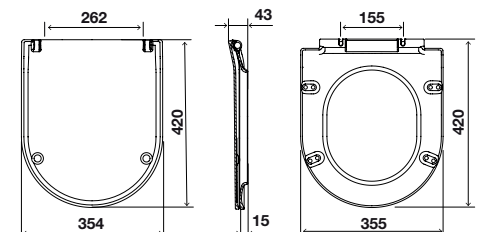

White wall-hung bidet

code 888241

- Material: Vitreous China
- Shape: Round
- Concealed fixation
- CE Marking.

Toilet seat cover 02 white

code 888360

- Material: Duroplast
- Shape: Round
- Antibacterial;
- Top fixation - top fastening system
- Soft-close
- Certifications: NF.