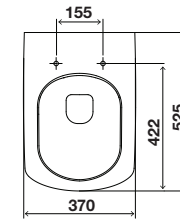

White wall-hung toilet

code **888237**

- Material: Vitreous China
- Rim-Off, no rim
- Sewer outlet: Horizontal connection to the wall (P-Trap)
- Water inlet and sewer outlet connections with internal glazing
- Concealed fixation
- Flush volume: 6L
- CE Marking.