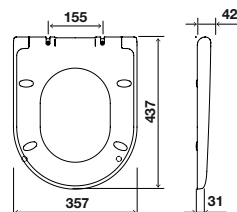

White back to wall bidet

- Material: Vitreous China
- Shape: Round
- Semi-concealed fixation
- CE Marking.

Toilet seat cover 04 white

code 888605

- Material: Duroplast
- Shape: Round
- Wrap-over seat
- Antibacterial
- Top fixation - top fastening system
- Soft-close.