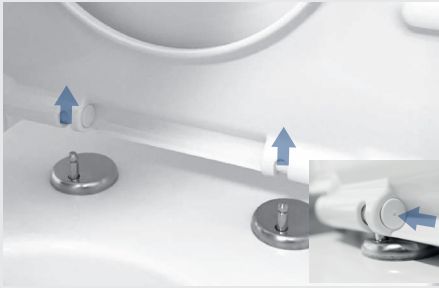

White wall-hung bidet

code **888245**

- Material: Vitreous China
- Shape: Rectangular
- Concealed fixing
- CE Marking.

Toilet seat cover 01

code **888262**

- Material: Duroplast
- Shape: Rectangular
- Antibacterial;
- Top fixation - top fastening system
- Soft-close.

Lake

LAKE

wall-hung

seat cover with **CLIPP-OFF** system for perfect cleaning

strong seat cover with **SOFT-CLOSE** system

RIM-OFF toilet without closed rim

sewer and water connections with **glazed finish**