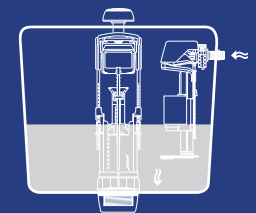

Once the water is flushed, the outlet valve closes and the delaying system makes the inlet valve open to fill the cistern.

OPERATION MODE
HALF FLUSH