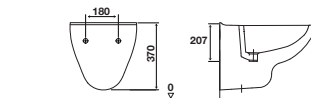

- Material: Vitreous China;
- Visible fixation.