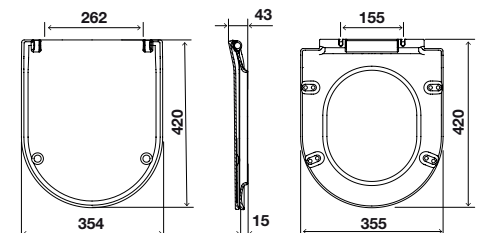

Black wall-hung bidet

code 888243

- Material: Vitreous China
- Shape: Round
- Concealed fixation
- CE Marking.

Toilet seat cover 02 matt textured black

code 888361

- Material: Duroplast
- Shape: Round
- Antibacterial
- Top fixation - top fastening system
- Soft-close.