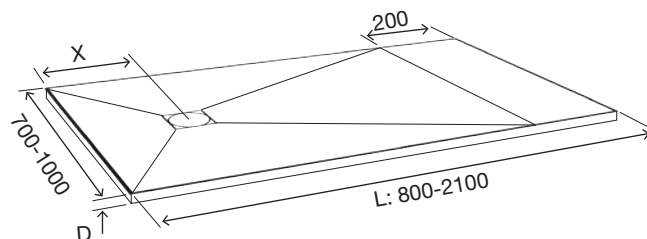

For more information, please contact OLI sales team.