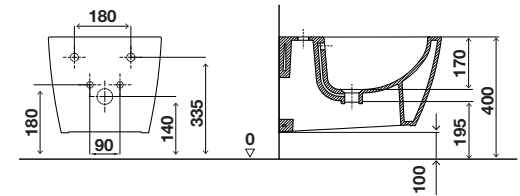

RIVER wall-hung

- Material: Vitreous China
- Rim-Off, no rim
- Sewer outlet: Horizontal connection to the wall (P-Trap)
- Water inlet and sewer outlet connections with internal glazing
- Concealed fixation
- Flush volume: 6L
- CE Marking.

- Material: Vitreous China
- Shape: Rectangular
- Concealed fixing
- CE Marking.

- Material: Duroplast
- Shape: Rectangular
- Antibacterial;
- Top fixation - top fastening system
- Soft-close.