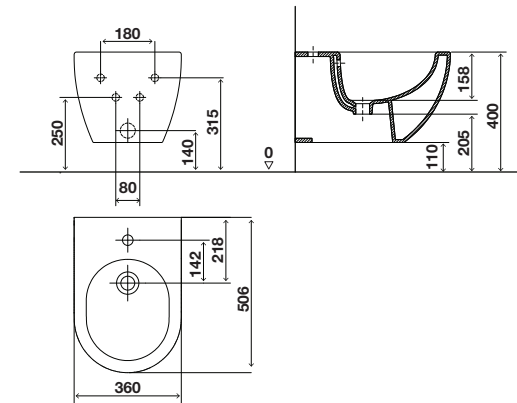

LAKE

wall-hung

- Material: Vitreous China
- Rim-Off, no rim
- Sewer outlet: Horizontal connection to the wall (P-Trap)
- Water inlet and sewer outlet connections with internal glazing
- Concealed fixation;
- Flush volume: 6L
- CE Marking.

- Material: Vitreous China
- Shape: Round
- Concealed fixation
- CE Marking.

- Material: Duroplast
- Shape: Round
- Antibacterial;
- Top fixation - top fastening system
- Soft-close
- Certifications: NF.