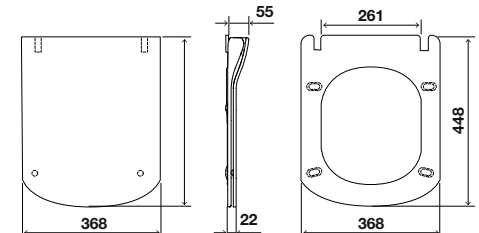

White wall-hung bidet

code **888245**

- Material: Vitreous China
- Shape: Rectangular
- Concealed fixing
- CE Marking.

Toilet seat cover 01

code **888262**

- Material: Duroplast
- Shape: Rectangular
- Antibacterial;
- Top fixation - top fastening system
- Soft-close.