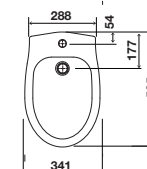

- Material: Vitreous China;
- Semi-concealed fixation.