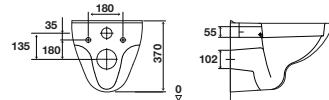

RIM-OFF
toilet without closed rim

Sewer and water connections
with **glazed finish**

LAGOON

wall-hung

White wall-hung toilet

- Material: Vitreous China;
- Rim-Off, no rim;
- Sewer outlet: Horizontal connection to the wall (P-Trap);
- Water inlet and sewer outlet connections with internal glazing;
- Visible fixation;
- Flush volume: 6L;
- CE Marking: EN