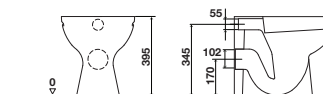

code 888362

LAGOON

floor-standing

White back to wall toilet

- Material: Vitreous China;
- Normal rim;
- Sewer outlet: Horizontal connection to the wall (P-Trap);
- Water inlet and sewer outlet connections with internal glazing;
- Semi-concealed fixation;
- Flush volume: 6L/ 4L;
- CE Marking: EN.