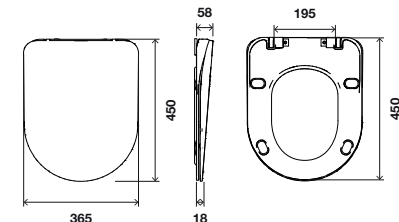

code 889177

- Material: Duroplast
- Shape: Round
- Slim seat
- Antibacterial
- Top fixation - top fastening system
- Soft-close.

seat cover with **CLIPP-OFF** system for perfect cleaning