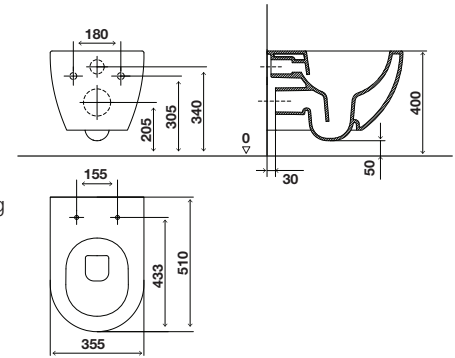

Black wall-hung toilet

code 888236

- Material: Vitreous China
- Rim-Off, no rim
- Sewer outlet: Horizontal connection to the wall (P-Trap)
- Water inlet and sewer outlet connections with internal glazing
- Concealed fixation
- Flush volume: 6L
- CE Marking.