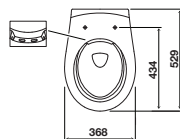

RIM-OFF
toilet without closed rim

Sewer and water connections
with **glazed finish**

LAGOON

wall-hung

White wall-hung toilet

- Material: Vitreous China;
- Rim-Off, no rim;
- Sewer outlet: Horizontal connection to the wall (P-Trap);
- Water inlet and sewer outlet connections with internal glazing;
- Visible fixation;
- Flush volume: 6L;
- CE Marking: EN