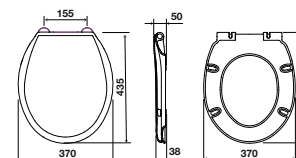

code 888233

White Back to wall bidet

- Material: Vitreous China;
- Semi-concealed fixation.

code 888240

Toilet seat cover 05 white

- Material: Thermoplast;
- Shape: Round;
- Antibacterial;
- Top fixation - top fastening system
- Soft-close.