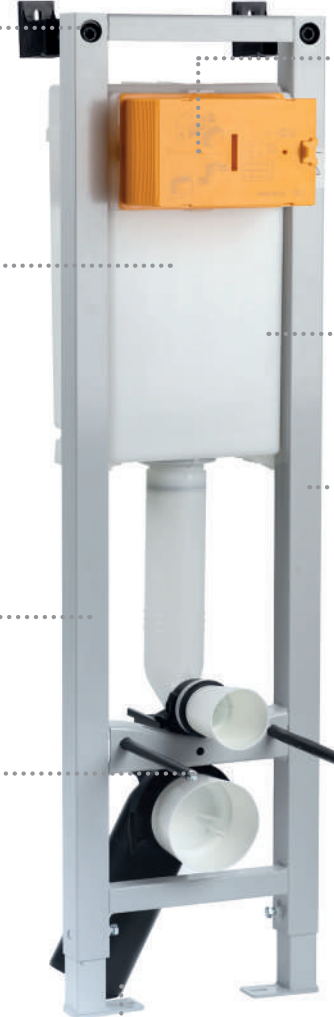

OLIPURE
Cleans and sanitizes the toilet

FLUSH VOLUME
Dual flush: 6/3 L.
Adjustable to 4/2L.

INSTALLATION SYSTEM

- Solid wall and all floor toilets.
- Solid wall and all wall-hung toilets
- Drywall, and all wall-hung toilets

OUTLET BEND
Depth adjustable

FRAME TESTED FOR 400KG LOAD

HEIGHT ADJUSTABLE
in 200mm

QUADRA PLUS

10 YEAR GUARANTEE*

FAST-FIT SYSTEM

PLUS
Saves up to 9l of water per day

SILENT VALVE
Class 1 Certified

FRAME TESTED FOR 400KG LOAD

OUTLET BEND
Depth adjustable

HEIGHT ADJUSTABLE
in 200mm

FLUSH PLATE

Wide range of flush plates and actuations: mechanic and pneumatic.

FLUSH VOLUME
Dual flush: 6/3 Lt.

INSTALLATION SYSTEM