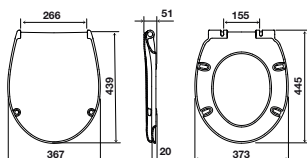

- Material: Duroplast;
- Color: White;
- Shape: Round;
- Antibacterial;
- Top fixation - top fastening system
- Soft-close.