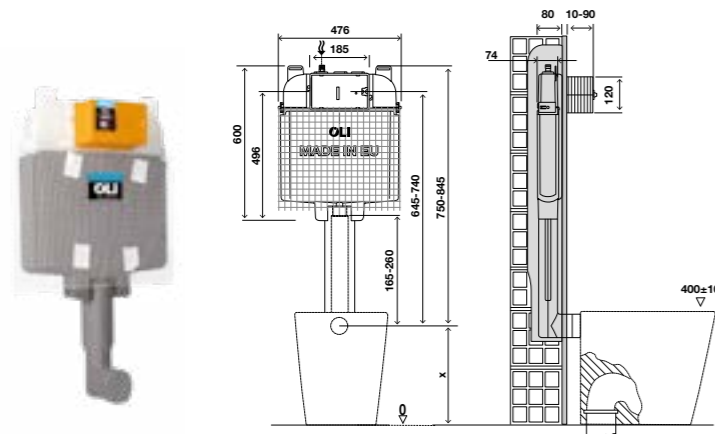

OLI74 PLUS

Direct

SPECIFIC FEATURES

- Compatible with all floor toilets;
- Brick-wall installation;
- 80mm thick.

* installation available with the application of the kit 216640 (page 53)

- cod. **885062** Mechanic Nano
- cod. **884203** Pneumatic Nano
- cod. **601601** Mechanic Azor
- cod. **601602** Pneumatic Azor