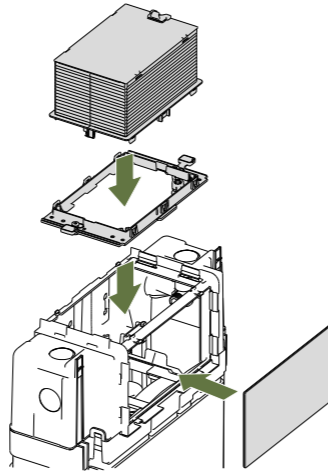

FRONT OR TOP ACTUATION

Usually the space above the toilet is more difficult to use. Build a shelf and install a floor mounted toilet or wall-hung toilet. With Expert Plus it is now possible to install the flush plates on the top or in front of the cistern.

Compatibility
Wide range of flush plates