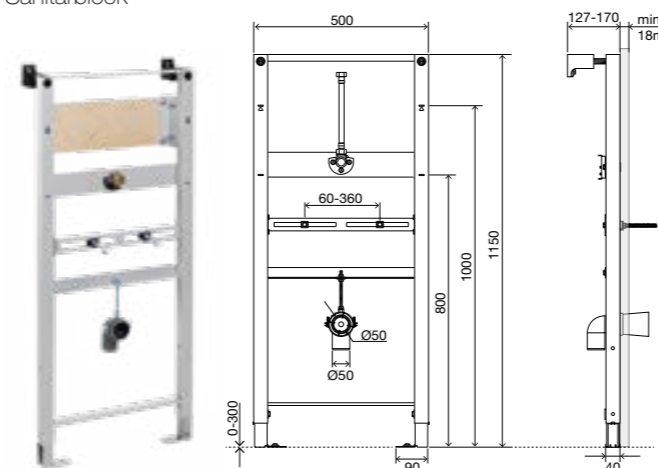

SPECIFIC FEATURES

- Frame for wall-hung urinals;
- Brick-wall or drywall installation;
- Easy and quick installation with Fast-Fit system;
- Frame tested for a 130kg load;
- Height adjustable from 0 to 200mm;
- Adjustable attachment plates;
- The flush valve has to be installed before closing the wall;
- One man assembly;
- Flush valve not included;
- 120mm thick.

INCLUDES

- Frame fixing material;
- Outlet bend Ø 50/50;
- G 1/2" fitting for tap connection (adjustable);
- 1/2" flexible hose.

cod. 136179