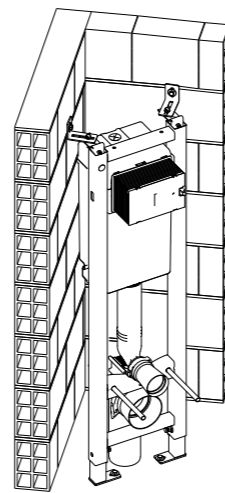

QUADRA PLUS

FAST-FIT
Fast-Fit is a system that provides a fixation to the load bearing walls and allows for a fast and precise levelling of the frame.

REDUCED DIMENSIONS
Quadra Plus, thanks to its 300mm reduced width, fits in all bathrooms.

CORNER KIT
With acquisition of corner kit, Quadra Plus is ideal for corner installations. See page 69.

Compatibility
Wide range of flush plates

	Glam	Metal	Ria	Plain	Ino-X	Oceania	Globe
	Slim	Less is More	Voroi	Key			
	Blink	SM15	Trumpet	Oceania	Karisma	Easy Dual	Salina 2

QUADRA PLUS

FAST-FIT SYSTEM

PLUS
Saves up to 9l of water per day

SUPPORTS UP TO 400KG

REDUCED WIDTH
It can be installed in all bathrooms

OUTLET BEND
Fine adjustment of the outlet bend

HEIGHT ADJUSTABLE
in 200mm

FLUSH PLATE
Wide range of flush plates and actuations: mechanical, and pneumatic

FLUSH VOLUME
Dual flush: 6/3L

INSTALLATION SYSTEM
Brick-wall, for floor mounted toilets installation

Brick-wall, for wall-hung toilets installation

Drywall, for wall-hung toilets installation

IDEAL FOR CORNER APPLICATION
Necessary acquisition of the kit on page 69.