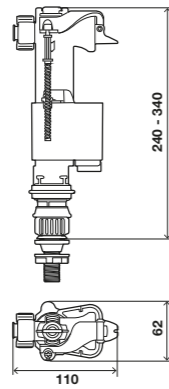

VC100 PLUS

Inlet valve

GENERAL FEATURES

- Side or bottom water supply connection in the same inlet valve;
- Integrated filter that can be cleaned without removing the water connection;
- Delayed refilling inlet valve: it starts after the outlet valve is in the close position;
- Side and bottom inlet valve, with 3/8" brass;
- Adjustable height in the bottom connection;
- Counter pressure closing system (hydraulic);
- Dynamic pressure functioning range: 0.1 – 8 bar;
- Maximum static pressure: 8bar;
- Easy maintenance, no need to disconnect water connection;
- Anti-backflow function.

1. cod. **883706** 3/8" brass box
   cod. **883818** 3/8" brass bag