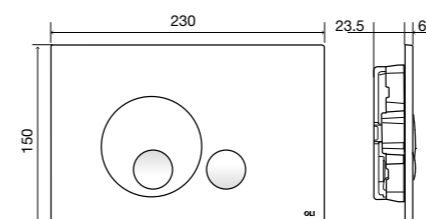

GLOBE

Mechanical flush plate

- cod. **152952** Black soft-touch
- cod. **152954** Gold plated
- cod. **152953** Grey soft-touch
- cod. **152951** Matte chrome
- cod. **152950** Polished chrome
- cod. **152949** White
- cod. **885464** White antibacterial

GENERAL FEATURES

- ABS: high resistance to scratches;
- Mechanical actuation;
- Actuation force < 20 N;
- 6.5mm thick;
- Antibacterial finish available.