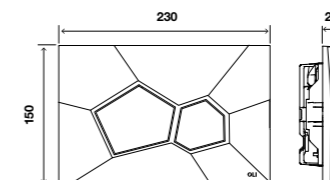

- cod. **890351** White Pure Glacier
- cod. **890364** Black Dark Carbon
- cod. **890367** Arabic Stone
- cod. **890368** Urban Concrete
- cod. **890369** Forest Terra
- cod. **890370** Burnt Terra
- cod. **890371** Organic Gold
- cod. **890372** Raw Umber