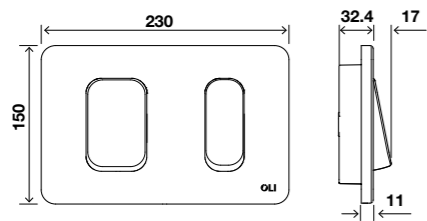

KEY NEW
Mechanical flush plate