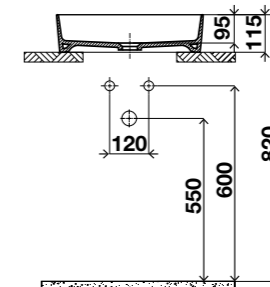

SUN NEW

1. **GENERAL FEATURES**
2. Material: Vitreous China;
   - Colour: white, white pearl matte, black matte, cappuccino matte;
   - Shape: Round;
   - Thickness: 5mm;
   - Without tap hole and overflow;
   - Valve not included;
   - CE Marking: EN 14688.

- cod. **RF10100890030** White
- cod. **RF10100890031** White pearl matte
- cod. **RF10100890032** Black matte
- cod. **RF10100890033** Cappuccino matte

COMBINATION

See page 226.