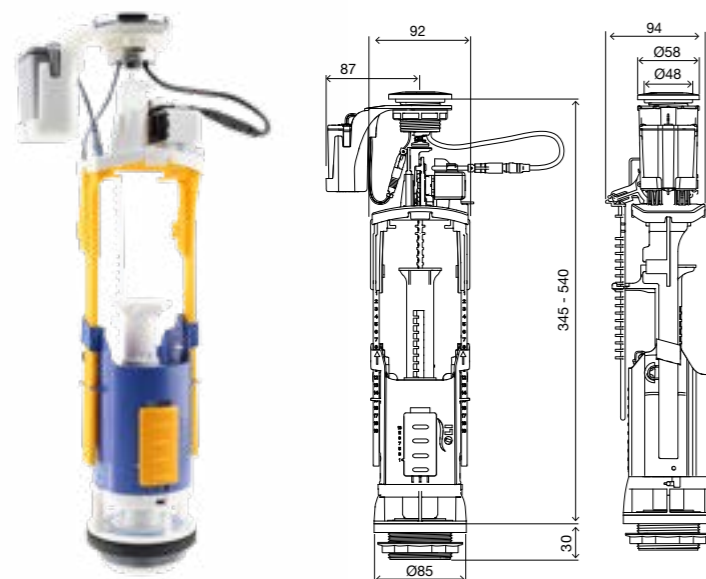

GENERAL FEATURES

- No-touch actuation through hand proximity, built-in infrared sensor;
- Powered by 6 AA batteries (not included);
- Low battery indication via LED signaling;
- Dual flush valve with half and full flush volume regulation;
- Infrared sensor with detection up to 50mm;
- Selection of the discharge through the occlusion time of the infrared sensor;
- Application of the universal top infrared sensor, which does not block the ceramic cover;
- Silent close;
- Telescopic overflow pipe;
- Silicone seal;
- Easy installation and maintenance (click system);
- Certified in accordance with NF and SAI norms.

INCLUDES

- Accessories for fixing the ceramic tank to the toilet;
- Sponge for sealing between the ceramic tank and the toilet (which compensates for ceramic irregularities);
- Chrome sensor button, compatible with ceramic lid holes between Ø38 and Ø50mm;
- Battery holder and box with IP67 protection rating.

cod. 884595 box