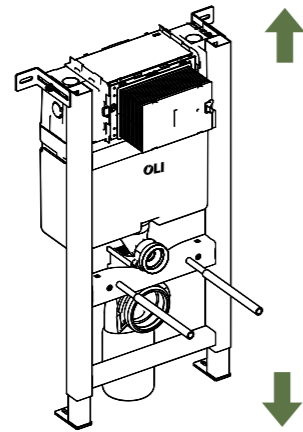

820MM HEIGHT

Expert Plus 820mm version guarantees the bathroom installations of toilets under window, stairs or in attic. This reduced height in-wall cistern prove to be reliable: perfect bathrooms with windows over the toilet.