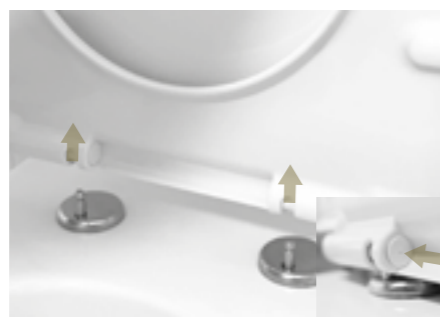

SEAT COVER WITH CLIPP-OFF
system for perfect cleaning

strong seat cover with
SOFT-CLOSE SYSTEM

LAGOON

Wall-hung toilet

GENERAL FEATURES

- Material: Vitreous China;
- Rim-Off, no rim;
- Sewer outlet: Horizontal connection to the wall (P-Trap);
- Water inlet and sewer outlet connections with internal glazing;
- Visible fixation;
- Flush volume: 6L;
- CE Marking: EN