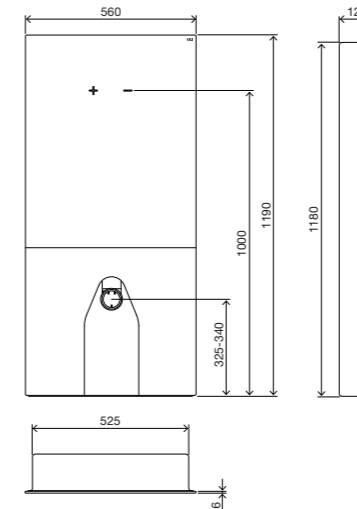

SEAL BOX

Floor

GENERAL FEATURES

- In-wall installation with glass front panel visible;
- Leakage prevention box in ABS and PMMA;
- Dual flush Sanitary Module 6/3L;
- Compatible with all floor mounted toilets;
- Brick-wall and drywall installations;
- Delayed refilling – PLUS technology inlet valve;
- 120mm thick;
- Equipped with OLI74 Plus in-wall cistern;
- Flexible outlet WC (min 220 to 570mm);
- EN 14055 CE marking.

- cod. **880456** Black button Pneumatic
- cod. **880455** White button Pneumatic