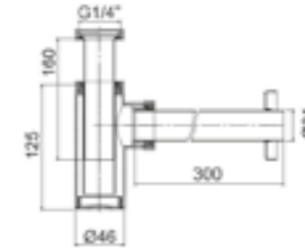

- Compatible with automatic flush valve and clic-clac;
- Material: Stainless steel;
- Finish: Chrome, Black matte, Gold PVD, White gold, Copper and Gun metal.

INCLUDED

- Installation accessories.

* See dimensioned drawing in the Datasheet