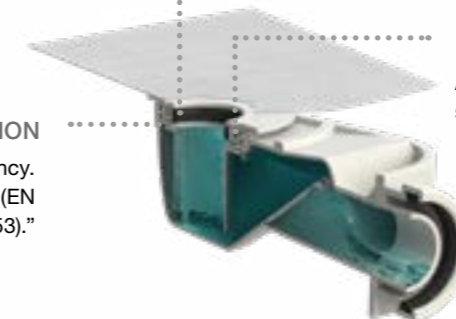

HYDRAULIC SIPHON

"Drainage efficiency. Flow rate > 28L/min (EN 1253)."