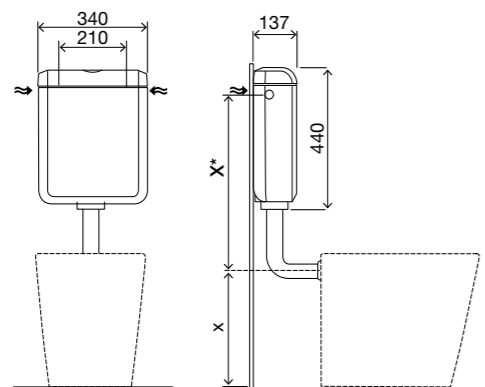

ONIX PLUS

Medium-low/Close coupled application

SPECIFIC FEATURES

- Dual flush 6/3L (adjustable to 4/2L in the outlet valve);
- Medium installation or close couple;
- Acoustic and anti-condensation internal lining;
- Delayed refilling inlet valve;
- Silent inlet valve;
- Water supply connections Three positions;
- Some versions compliant with: KIWA;
- EN 14055 CE marking;
- White PS material;
- 137mm thick.

* To connect the water in the back position, it is necessary to purchase a flexible or elbow connection

INCLUDES

- Close couple fixation kit;
- Flush pipe Ø50/40 for medium level installation;
- Wall fixation accessories;
- Toilet connection rubber seal.

cod. **340221** Medium-low/Close coupled application