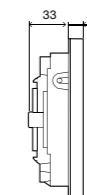

OCEANIA MIA
Mechanical flush plate