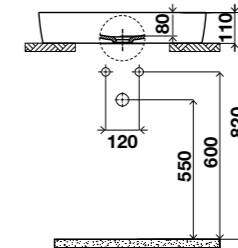

SERENNA NEW

1. **GENERAL FEATURES**
2. Material: Vitreous China;
   - Colour: white, black matte, cappuccino matte;
   - Shape: Oval;
   - Thickness: 5mm;
   - No hole for tap or overflow;
   - Without tap hole and overflow;
   - CE Marking: EN 14688.

- cod. **RF10100890027** White
- cod. **RF10100890028** Black matte
- cod. **RF10100890029** Cappuccino matte

COMBINATION

See page 226.