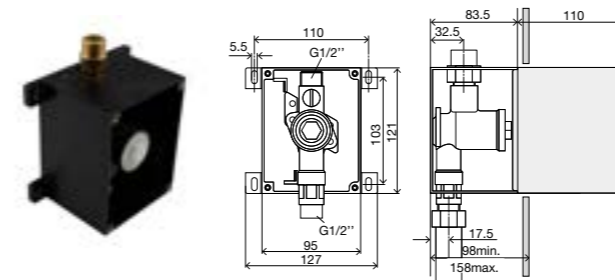

Note: Compatible with AC version cisterns or mechanical cisterns + AC conversion kit.

COMBINATION

COMBINATION

GLOBE Urinal

Mechanical flush plate

The concealed pre-installation box must be installed before the finished wall phase.