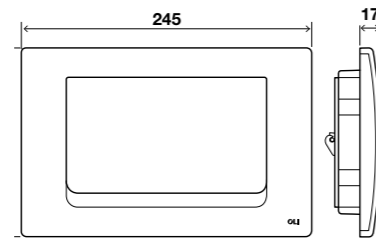

RIA START/STOP

Mechanical flush plate

GENERAL FEATURES

- ABS: high resistance to scratches;
- Mechanical actuation;
- Single flush;
- Actuation force < 20 N;
- 17mm thick.

- cod. **010234** White