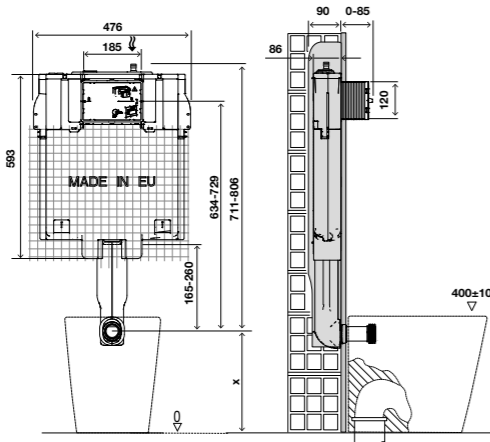

OLI70 PLUS NEW
Simflex

SPECIFIC FEATURES

- Compatible with all wall-hung toilets (6/3 litres version);
- Brick-wall installation;
- 90mm thick.

cod. **885882** Mechanic
cod. **889577** Pneumatic

OLI70 PLUS NEW
Direct