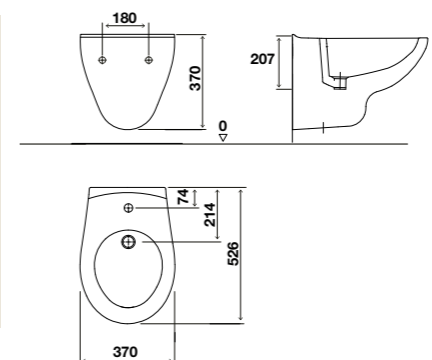

LAGOON

Bidet Wall-hung

GENERAL FEATURES

- Material: Duroplast;
- Colour: White;
- Shape: Round;
- Antibacterial;
- Top fixation top fastening system
- Soft-close.

cod. **RC20300888246** White

RIM-OFF
toilet without closed rim