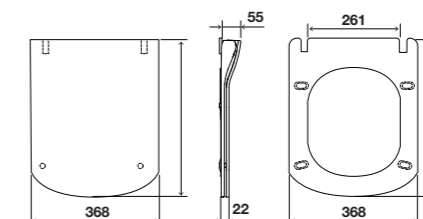

SEAT & COVER COVER 01

White

GENERAL FEATURES

- Material: Duroplast;
- Shape: Rectangular;
- Antibacterial;
- Top fixation top fastening system;
- Soft-close.

cod. **RD10000888262** White