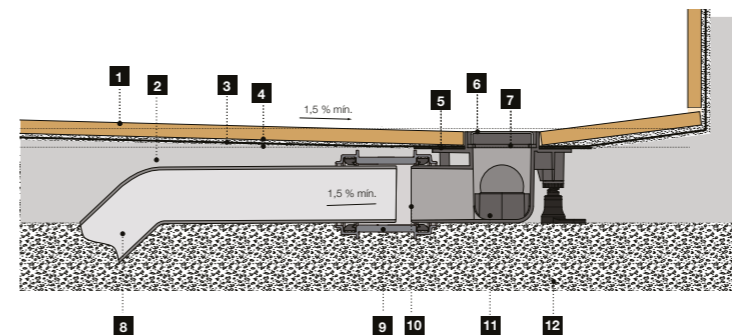

CERAMIC

INSTALLATION EXAMPLE

1	Floor	7	Grate
2	Mortar plaster with slope	8	Ø50mm drainage pipe
3	Membrane	9	Ø50/50 Adaptor
4	C2 Cement adhesive	10	Ø50 Outlet
5	Butyl band	11	Siphon body with water retention
6	Linear tray	12	Slab