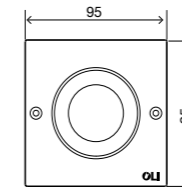

MONO TREND*

Pneumatic flush plate