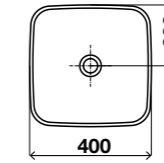

INCLUDES

- Installation accessories.

cod. **OC10000000079** Frosted glass

BREEZE NEW

- GENERAL FEATURES**
- Material: Vitreous China;
 - Colour: white, white pearl matte, black matte, cappuccino matte;
 - Shape: Square;
 - Thickness: 5mm;
 - Without tap hole and overflow;
 - Valve not included;
 - CE Marking: EN 14688.