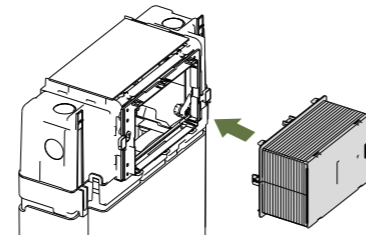

FRONT OR TOP ACTUATION

Usually the space above the toilet is more difficult to use. Build a shelf and install a floor mounted toilet or wall-hung toilet. With Expert Plus it is now possible to install the flush plates on the top or in front of the cistern.

Compatibility
Wide range of flush plates