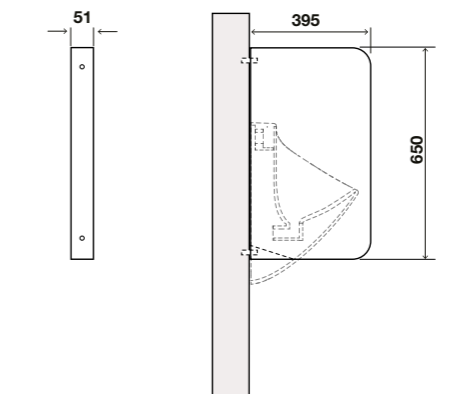

CERAMIC DIVIDER

GENERAL FEATURES

- Material: Vitreous China;
- Hidden fixing;
- Shape: Rectangular;
- Compatible with the Easy structure.

INCLUDES

- Installation accessories.

cod. **RE30100889764** White

cod. **RE30100889765** Black