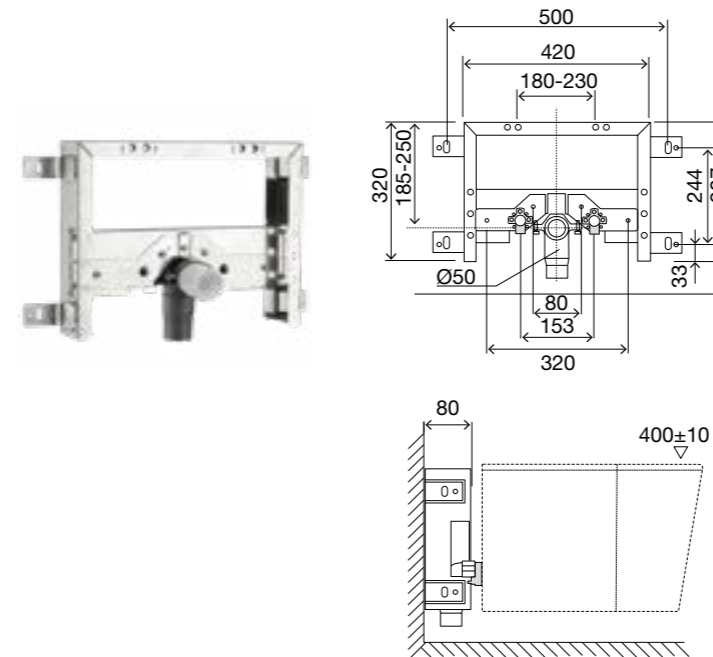

INCLUDES

- Frame fixing material.

cod. 032714

BIDET

Simflex

SPECIFIC FEATURES

- Frame for wall-hung toilet;
- Brick-wall installation;
- Galvanized frame;
- Adjustable attachment plate;
- 80mm thick.

INCLUDES