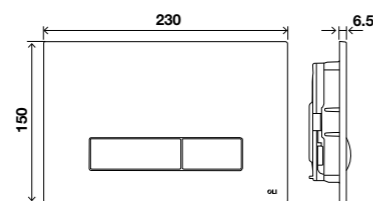

GLAM OLIpure

Mechanical flush plate