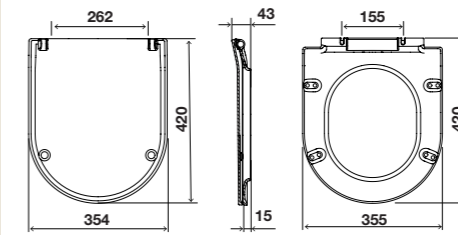

SEAT & COVER COVER 02

White and black mate

GENERAL FEATURES

- Material: Duroplast;
- Shape: Round;
- Antibacterial;
- Top fixation top fastening system
- Soft-close;
- Certifications: NF.

- cod. **RD10000888360** White
- cod. **RD10000888361** Black