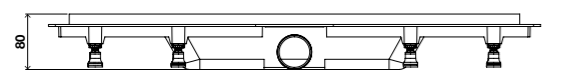

OLIFILO STANDARD

550-650-750