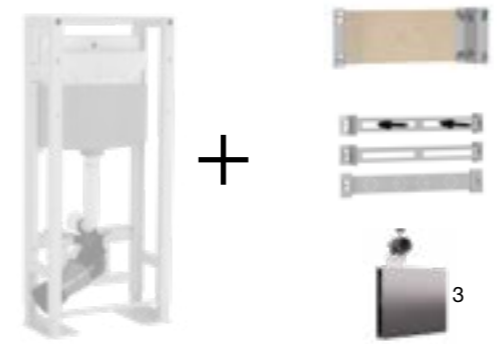

TOILET + WAHSBASIN WITH WALL MOUNTED TAP