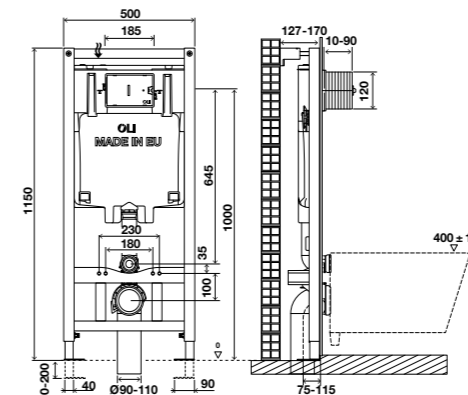

OLI80
Sanitarblock

SPECIFIC FEATURES

- Wall-hung toilets up to 660mm long;
- Frame tested for a 400kg load;
- Depth adjustable outlet bend;
- Easy and quick installation with fast fit system;
- Height adjustable from 0 to 200mm;
- One man assembly;
- Brick-wall or drywall installation;
- 120mm thick.