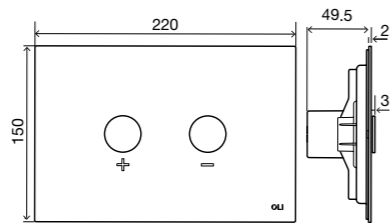

BLINK
Pneumatic flush plate

GENERAL FEATURES

- Stainless steel material;
- Pneumatic actuation;
- Actuation force <20N;
- 2mm thick.

- cod. **883246** Gold plated
- cod. **878490** Black
- cod. **887610** Copper
- cod. **093399** Brushed
- cod. **154963** Polished chrome
- cod. **216622** White
- cod. **878781** White Gold plated
- cod. **882567** Gun Metal