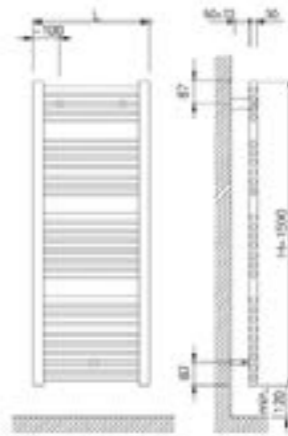

- cod. **KC20000552548** 803X500 White
- cod. **KC20000552549** 1110X500 White
- cod. **KC20000552550** 1420X500 White
- cod. **KC20000552551** 803X500 Chrome
- cod. **KC20000552552** 1110X500 Chrome
- cod. **KC20000552553** 1420X500 Chrome
- cod. **KC20000552554** 803X500 Black
- cod. **KC20000552555** 1110X500 Black
- cod. **KC20000552556** 1420X500 Black