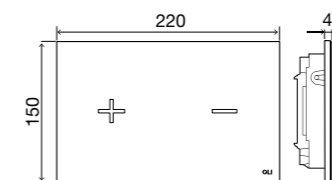

GLASSY
Electronic flush plate