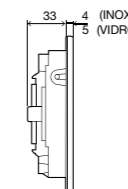

OCEANIA
Mechanical flush plate