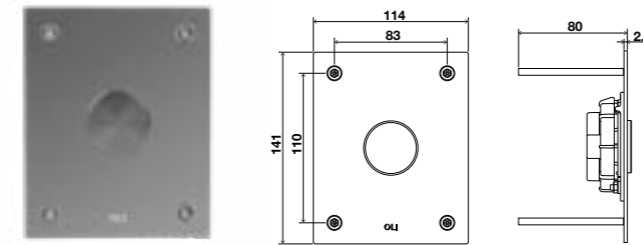

*Note: It is necessary to purchase a cistern with Hydroboost actuation (mechanical cistern + Hydroboost conversion kit).

BLINK Urinal

Mechanical flush plate

GENERAL FEATURES

- Stainless steel flush plate;
- Single flush;
- Mechanically actuated urinal plate for flush valve;
- Anti-theft;
- TORX security screws (+bit);
- The flush valve has to be installed before closing the wall;
- Compatible with URINAL Sanitarblock and OLI120 Double Frame wc/urinal/washbasin;
- 2.5mm thick.