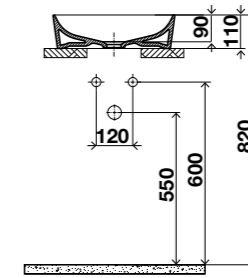

1. **GENERAL FEATURES**
2. Material: Vitreous China;
   - Colour: white, white pearl matte, black matte, cappuccino matte;
   - Shape: Square;
   - Thickness: 5mm;
   - Without tap hole and overflow;
   - Valve not included;
   - CE Marking: EN 14688.

- cod. **RF10100890038** White
- cod. **RF10100890039** White pearl matte
- cod. **RF10100890040** Black matte
- cod. **RF10100890041** Cappuccino matte

COMBINATION

See page 226.