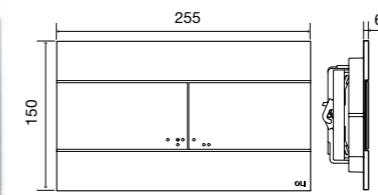

SLIM

Mechanical flush plate

GENERAL FEATURES

- ABS: high resistance to scratches;
- Mechanical actuation;
- Actuation force < 20 N;
- 6.5mm thick.

- cod. **659046** Matte chrome
- cod. **659044** Polished chrome
- cod. **659041** White

ANTI-THEFT LOCKER*

- Compatible with the SLIM INOX flush plate;
- It makes the flush plate more resistant to theft;
- Ideal for application in public spaces.

- cod. **883640** Anti-theft locker