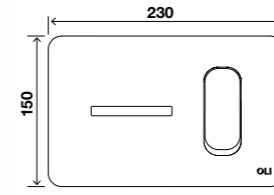

KEY NEW
Mechanical / Electronic flush plate