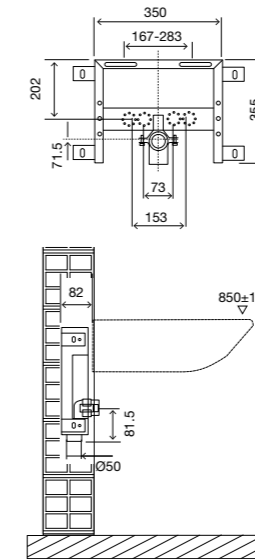

WASHBASIN
Simflex

SPECIFIC FEATURES

- Frame for wall-hung washbasin;
- Brick-wall installation;
- Galvanized frame;
- Adjustable attachment plate;
- 80 mm thick.

INCLUDES

- Frame fixing material;
- Washbasin fixing material;
- Outlet bend Ø 40-32/50.

cod. **611011**