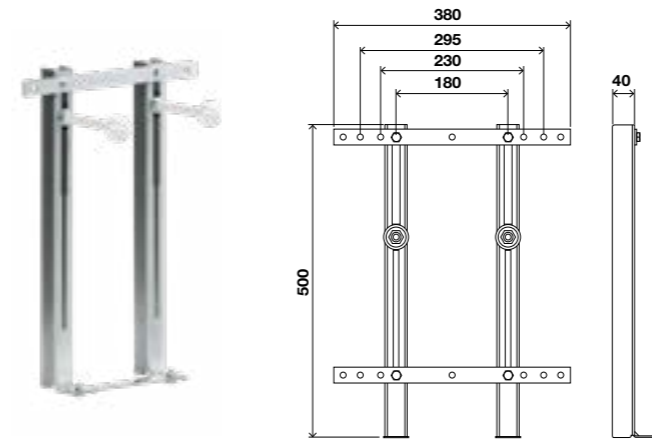

ECO WC/BIDET