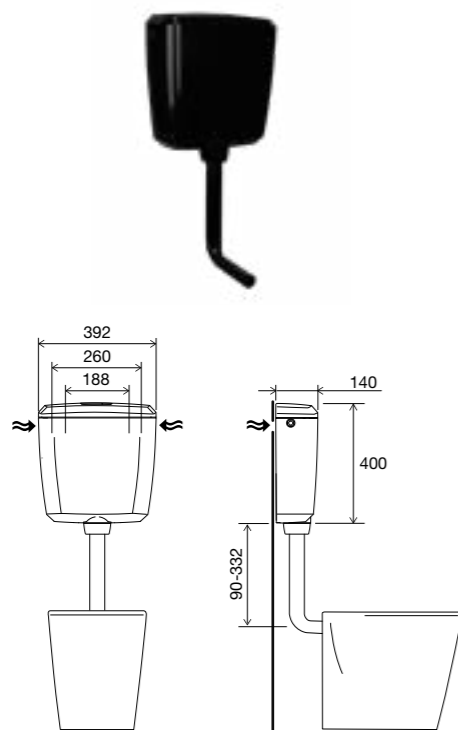

* To connect the water in the back position, it is necessary to purchase a flexible or elbow connection.

INCLUDES

- Flush pipe Ø50/40;
- Wall fixing accessories;
- Toilet connection seal.

cod. **889680** Black