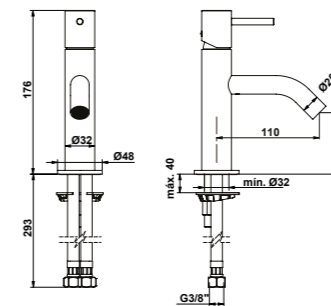

OCEAN NEW
Basin Mixer

GENERAL FEATURES

- Brass body;
- Ø25mm standard cartridge;
- M16 water-saving aerator;
- Valve not included.

INCLUDES

- Installation accessories;
- Flexible hose.

- cod. **OA100000000305** Polished chrome
- cod. **OA100000000076** Black matte
- cod. **OA100000000340** Gold
- cod. **OA100000000339** White gold
- cod. **OA100000000342** Gun metal
- cod. **OA100000000341** Copper

The measurements shown are in millimeters