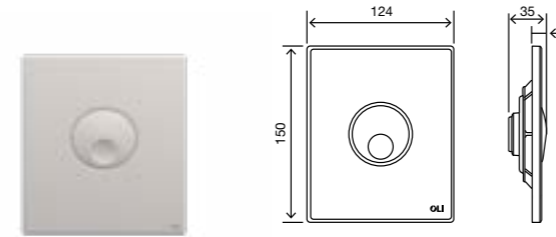

Note: Compatible with AC version cisterns or mechanical cisterns + AC conversion kit.

COMBINATION

COMBINATION

GLOBE Urinal

Mechanical flush plate

The concealed pre-installation box must be installed before the finished wall phase.