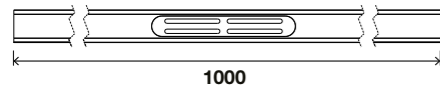

SIPHONIC SIPHON

Siphon with 58mm height, with a design that provides efficient drainage (28 l/min), cleaning and maintenance.