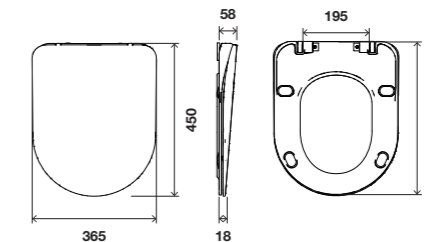

- cod. **RD10000888360** White
- cod. **RD10000888361** Black

SEAT & COVER COVER 06

Matte white pearl and cappuccino matte

GENERAL FEATURES

- Material: Duroplast;
- Shape: Round;
- Slim seat;
- Antibacterial;
- Top fixation top fastening system;
- Soft-close.