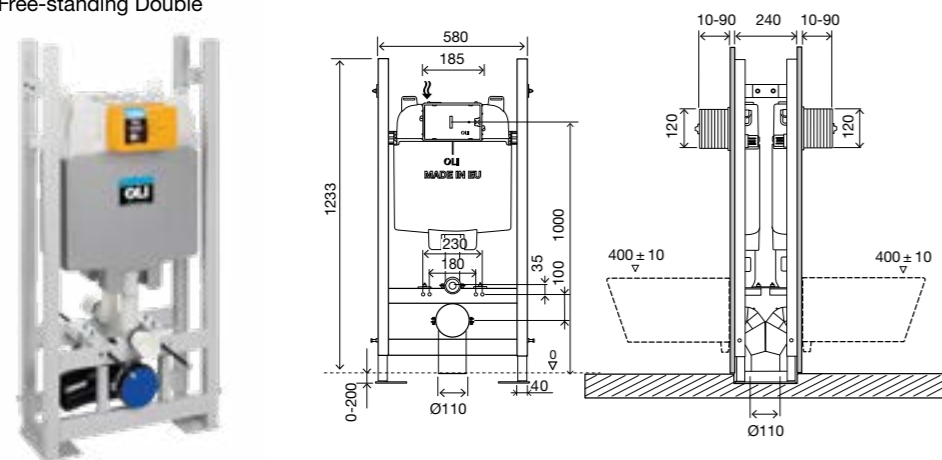

OLI74 PLUS

Free-standing Double

SPECIFIC FEATURES

- Compatible with all wall-hung toilets;
- Drywall installation;
- Frame tested for a 400kg load;
- Height adjustable from 0 to 200mm;
- Frame for back-to-back wall-hung toilet with two in-wall cisterns;
- Outlet bend Ø110;
- 240mm thick.

cod. **885061** Mechanic Nano

cod. **600859** Mechanic Azor