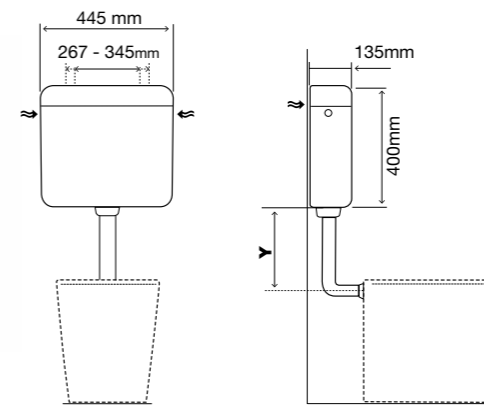

TOPAZIO DD

Medium-low Position

Y
Ø40 MIN 90 MAX 332

SPECIFIC FEATURES

- Dual flush 6/3L (adjustable to 9/4L in the outlet valve);
- Medium/low level installation;
- Acoustic and anti-condensation internal lining;
- Silent inlet valve;
- Adjustable wall fixation system;
- Water supply connections Three positions;
- Some versions compliant with: KIWA;
- EN 14055 CE marking;
- White PS material;
- 135mm thick.

INCLUDES

- Flush pipe Ø50/40;
- Wall fixation accessories;
- Toilet connection rubber seal.

cod. **416201** With 1/2" stop valve