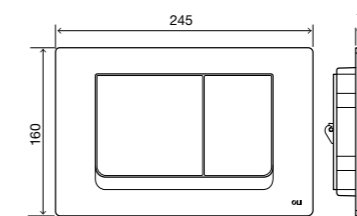

GENERAL FEATURES

- Zamac material;
- Mechanical actuation;
- Actuation force < 20 N;
- Anti-theft;
- 17mm thick.

- cod. **656006** Matte chrome
- cod. **656004** Polished chrome

RIA

Mechanical flush plate