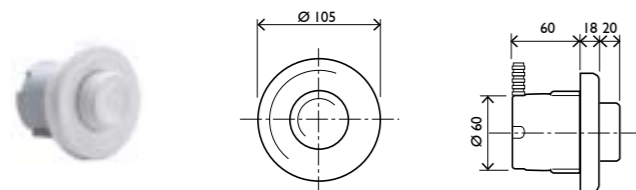

PNEUMATIC ACTUATOR*

In-wall salient pneumatic button