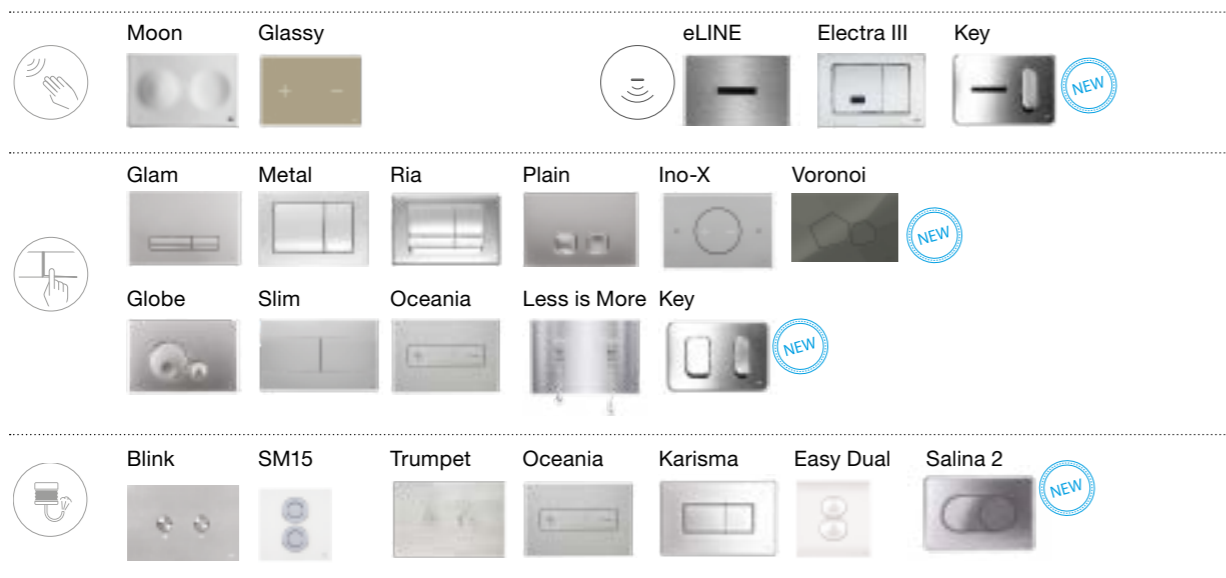

OLI74 PLUS

ADJUSTABLE METAL SUPPORT

The metal links are fixing supports to rely confidence during the installation of the cistern. Besides ensuring a higher resistance on the fixation, it increase the margin of adjustment according to the wall thickness.

FIXATION FEET

The fixation feet are adjustable in 150mm, allowing an easy installation of the cistern. For a regulation up to 300mm, OLI as a kit to help. See page 53.

ADJUSTABLE WASTE PIPE CURVE

Polypropylene curve, that connects the toilet to the waste pipe is adjustable in 45° and also adjustable in depth to match the construction site waste pipe.

Compatibility
Wide range of flush plates

OLI74 PLUS

PLUS

Saves up to 9l of water per day

SILENT VALVE
CLASS 1
CERTIFIED

2 INLET VALVES

Allows you to connect the cistern to a second water source.

Minimum thickness