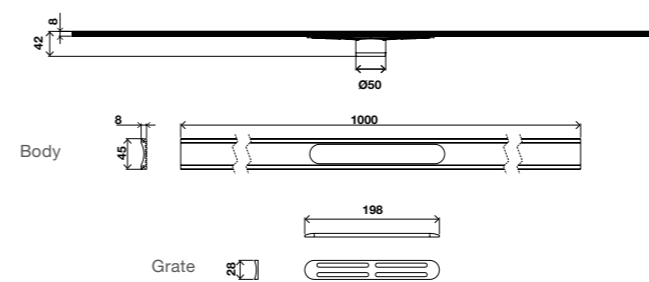

OLIFILO ADVANCED NEW

GENERAL FEATURES

- Adjustable to the required size;
- Material: Aluminium 6063 T6;
- Colour/Finish: Chromed anodised and black (25 microns);
- High corrosion resistance;
- Grate height: 8mm;
- Outlet pipe: Ø50mm;
- Pressure fitting waterproof connection;
- Membrane with adaptor;
- Ideal for people with reduced mobility.

Siphon :

- Siphonic Siphon in ABS;
- Ø40 mm Siphon outlet;
- Evacuation flow rate: >28 L/min.

Kit includes:

- Siphon + body + Grate;
- Membrane with adaptor (1.5Mx2M);
- Hair filter.

cod. **OB30000023804** 1000
cod. **OB30000053804** DARK 1000