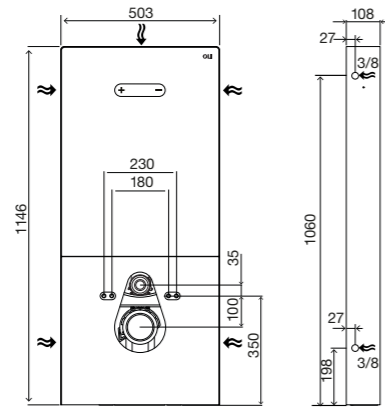

QR-INOX

Wall-hung

GENERAL FEATURES

- Dual flush Sanitary Module 6/3L;
- Compatible with all wall-hung toilets;
- Delayed refilling – PLUS technology inlet valve;
- 108mm thick;
- Equipped with OLI74 Plus in-wall cistern;
- Outlet bend and Ø90/110 adaptor;
- Toilet fixing material;
- EN 14055 CE marking.

INCLUDES IN ALL VERSIONS

- Internal frame fixing material;
- Inlet and outlet toilet connection;
- G ½" stop valve;
- Flexible hose ½" / ¾", 250mm.

- cod. **061568** Black button Pneumatic
- cod. **878641** Black no-touch cap AC
- cod. **061565** White button Pneumatic
- cod. **878640** White no-touch cap AC