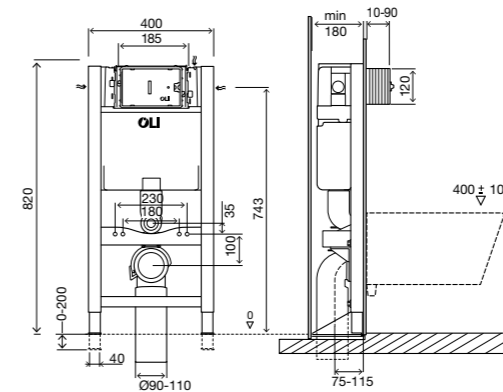

EXPERT PLUS

Free-standing 820

SPECIFIC FEATURES

- Compatible with all wall-hung toilets;
- Drywall installation;
- Frame tested for a 400kg load;
- Height adjustable from 0 to 200mm;
- Depth adjustable outlet bend;
- Lower/under bench installation possible;
- 180mm thick.

1. cod. **014092** Mechanic Azor
   cod. **048375** Pneumatic Azor