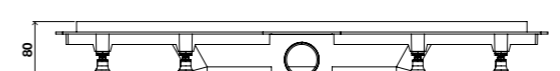

OLIFILO CERAMIC

550-650-750