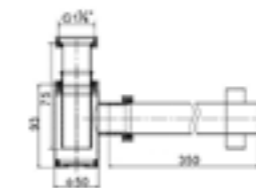

- Compatible with automatic flush valve and clic-clac;
- Material: stainless steel;
- Finish: Polished chrome or black matte.

INCLUDED

- Installation accessories.

COD.

OA20000000030

Bidet siphon

OA20000000031