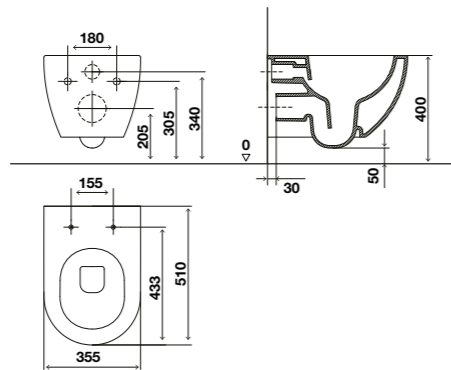

Sewer and water connections
WITH GLAZED FINISH

seat cover with
CLIPP-OFF SYSTEM FOR PERFECT CLEANING

strong seat cover with
SOFT-CLOSE SYSTEM

LAKE

wall-hung

GENERAL FEATURES

- Material: Vitreous China;
- Rim-Off, no rim;
- Sewer outlet: Horizontal connection to the wall (P-Trap);
- Water inlet and sewer outlet connections with internal glazing;
- Concealed fixation;
- Flush volume: 6L;
- CE Marking.