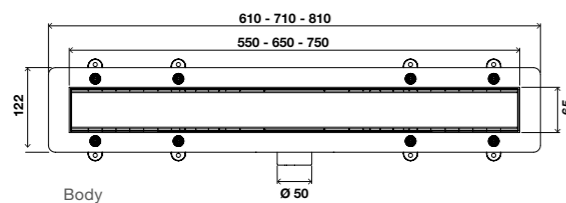

OLIFILO STANDARD

550-650-750