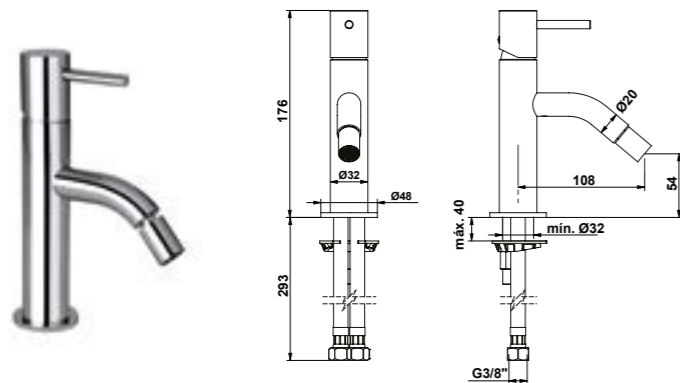

The measurements shown are in millimeters

GENERAL FEATURES

- Brass body;
- Ø25mm standard cartridge;
- M16 swivel water-saving aerator;
- Valve not included.

INCLUDES

- Installation accessories;
- Flexible hose.