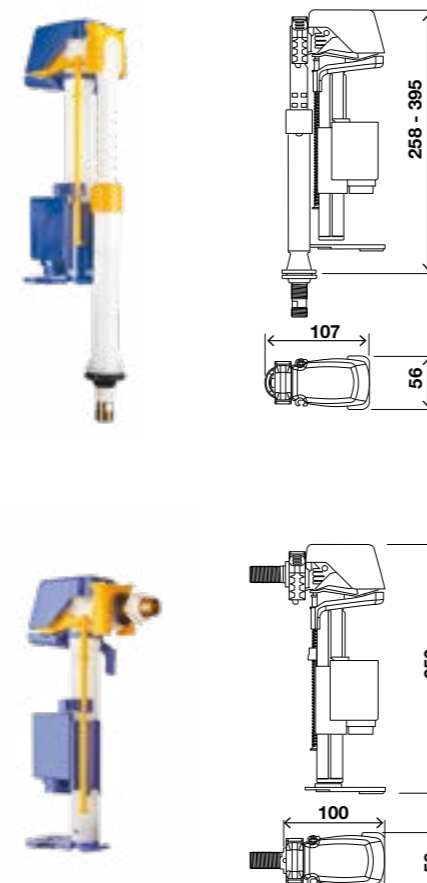

AZOR PLUS

Inlet valve

SPECIFIC FEATURES

- Delayed refilling inlet valve: it starts after the outlet valve is in the closed position;
- Side or bottom water supply with ¾" brass and ½" plastic or brass;
- Adjustable height in the bottom connection;
- Counter pressure closing system (hydraulic);
- Dynamic pressure functioning range: 0.1 – 14 bar;
- Maximum static pressure: 20 bar;
- Silent valve class I;
- Easy maintenance without the need to disconnect from the water connection;
- Anti-backflow function;
- Some versions compliant with, KIWA, UPC, NF (side version), WATERMARK or SABS.

- cod. **020864** Bottom ¾" brass box
- cod. **020863** Side ¾" brass box