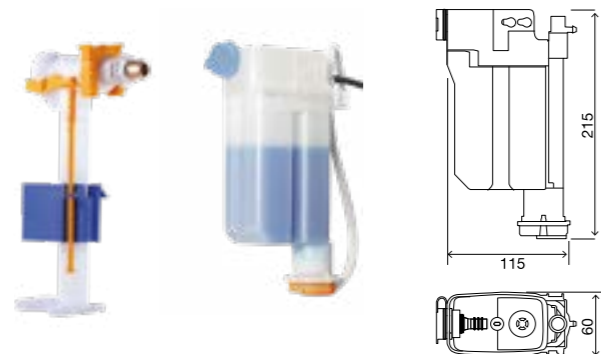

cod. **879285** 1/2" plastic bag
cod. **878737** 15/16" plastic bag

OLIPURE KIT

SPECIFIC FEATURES

- OLipure system;
- Azor side 3/8" brass connection;
- 350mm Refill connection pipe;
- 130mm Outlet valve connection pipe;
- Only suitable for ceramic cisterns with side connections and Quarzo exposed cistern.