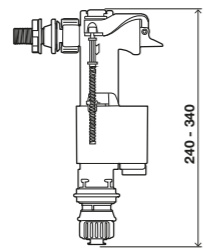

VC100 PLUS

Inlet valve