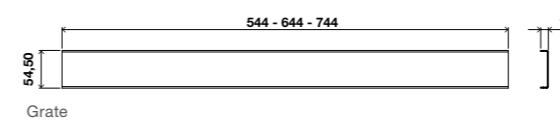

OLIFILO CERAMIC

550-650-750