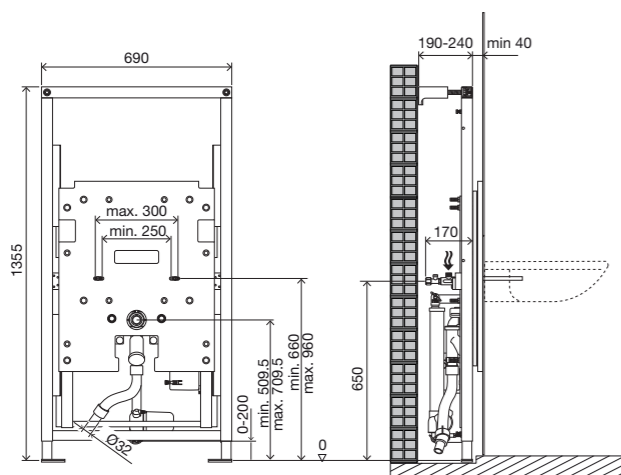

INCLUDES

- Concealed siphon;
- Wireless remote control;
- 2x G 1/2" water connections;
- 2x flexible hoses;
- Wall-fixing material and washbasin fixing material.

- cod. **881673** EASY MOVE Washbasin
- cod. **883045** White glass 6x700x810mm
- cod. **883046** Black glass 6x700x810mm
- cod. **883048** Mirror 6x700x800mm