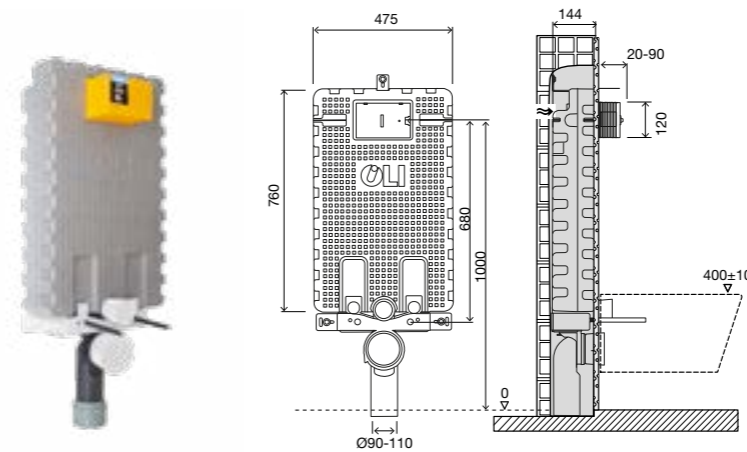

OLI120 PLUS

Block

SPECIFIC FEATURES

- Compatible with all wall-hung toilets;
- Brick-wall installation;
- Robust EPS coating that completely encloses the cistern and allows for faster installation;
- 144mm thick;
- Better sound isolation.

- cod. **885050** Mechanic Nano
- cod. **885053** Pneumatic Nano
- cod. **151339** Mechanic Azor
- cod. **154076** Pneumatic Azor