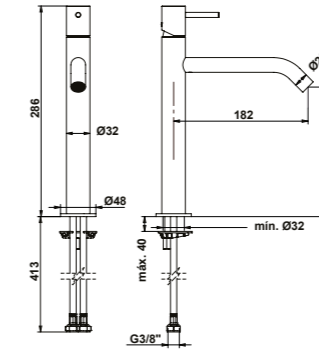

OCEAN NEW
High Basin Mixer

GENERAL FEATURES

- Brass body;
- Ø25mm standard cartridge;
- M16 water-saving aerator;
- Valve not included.

INCLUDES

- Installation accessories;
- Flexible hose.

- cod. **OA10000000024** Polished chrome
- cod. **OA10000000025** Black matte
- cod. **OA100000000336** Gold
- cod. **OA100000000335** White gold
- cod. **OA100000000338** Gun metal
- cod. **OA100000000337** Copper