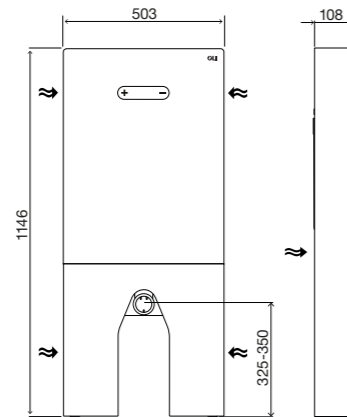

QR-INOX

Floor

GENERAL FEATURES

- Dual flush Sanitary Module 6/3L;
- Compatible with all floor mounted toilets;
- Delayed refilling – PLUS technology inlet valve;
- 108mm thick;
- Equipped with OLI74 Plus in-wall cistern;
- Flexible outlet WC (min 220 to 570mm);
- EN 14055 CE marking;
- Solid and drywall installations.

INCLUDES IN ALL VERSIONS

- Internal frame fixing material;
- Inlet and outlet toilet connection;
- G ½" stop valve;
- Flexible hose ½" / ¾", 250mm.

- cod. **061563** Black button Pneumatic
- cod. **878643** Black no-touch cap AC
- cod. **061562** White button Pneumatic
- cod. **878642** White no-touch cap AC