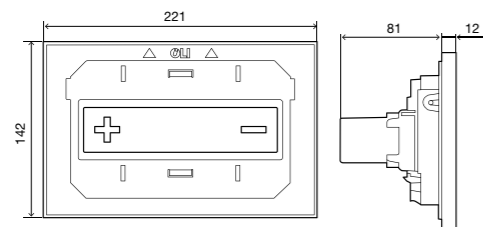

OCEANIA MIA

Pneumatic flush plate

cod. **054997** Pneumatic

GENERAL FEATURES

- Customizable flush plate;
- 10mm material thick for the finishing;
- Stainless steel frame;
- Finished in any material as long as it is 10mm thick;
- Pneumatic actuation;
- Actuation force < 20 N;
- Tilttable button;
- Anti-theft;
- 12mm thick.

Note: compatible with all in-wall cisterns except OLI80.