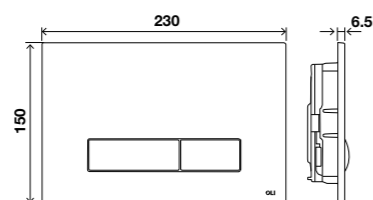

GLAM

Mechanical flush plate