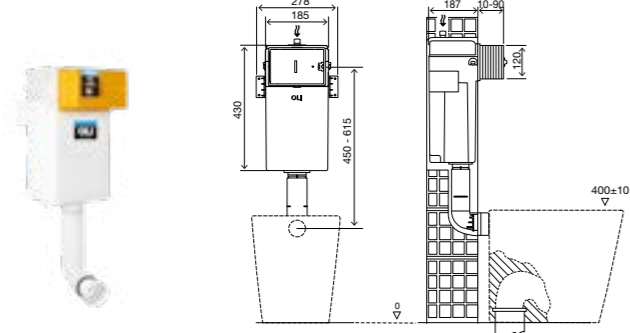

QUADRA PLUS

Direct

SPECIFIC FEATURES

- Compatible with all floor toilets;
- Brick-wall installation;
- 278mm reduced width;
- 187mm thick.

cod. **720002** Mechanic Azor
cod. **037172** Pneumatic Azor