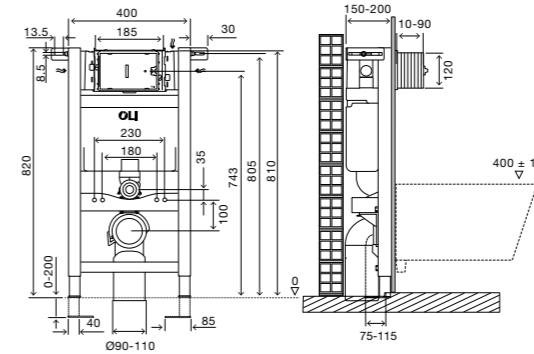

EXPERT PLUS

Sanitarblock 820

SPECIFIC FEATURES

- Compatible with all wall-hung toilets;
- Brick-wall or drywall installation;
- Frame tested for a 400kg load;
- Easy and quick installation;
- Height adjustable from 0 to 200mm;
- Depth adjustable outlet bend;
- Lower/under bench installation possible;
- 150mm thick.