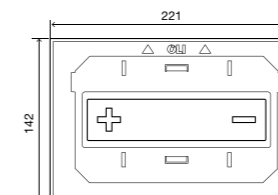

OCEANIA MIA
Mechanical flush plate