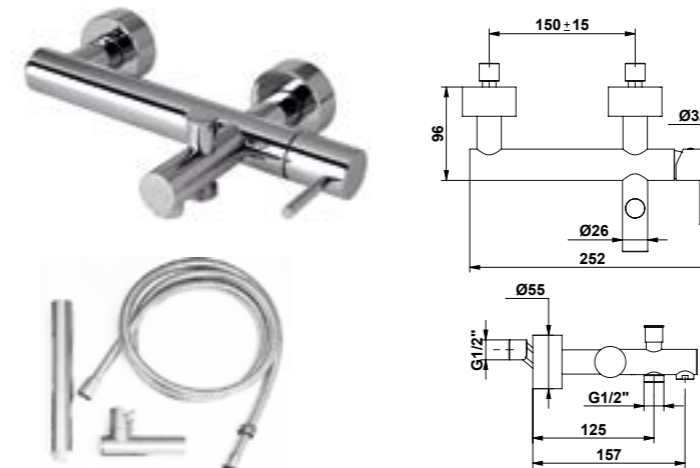

GENERAL FEATURES

- Brass body;
- Ø25mm standard cartridge;
- M18 aerator;
- Flexible hose in stainless steel;
- Hand shower and holder in ABS with flow regulator.

INCLUDES

- Installation accessories;
- Hand shower and holder.

- cod. **OA10000000308** Polished chrome
- cod. **OA10000000071** Black matte