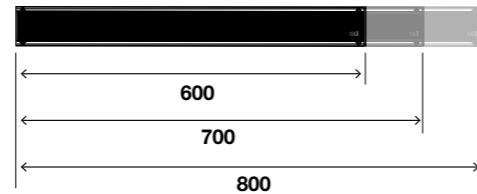

HAIR FILTER
Easy access for cleaning.