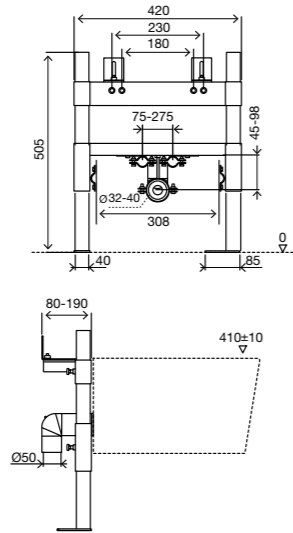

BIDET
Sanitarblock

SPECIFIC FEATURES

- Frame for wall-hung bidet;
- Brick-wall or drywall installation;
- Frame tested for a 400kg load;
- Adjustable attachment plates;
- 80mm thick.

INCLUDES

- Bidet fixing material;
- Frame fixing material;
- Outlet bend Ø 40 32/50.

cod. **008908**