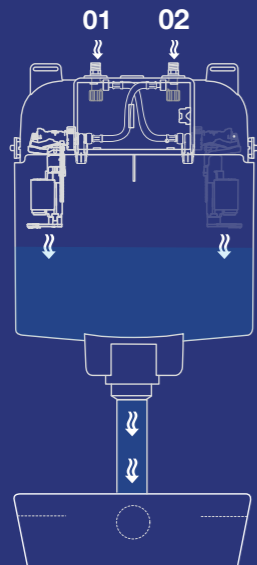

HOW TO SAVE WATER IN YOUR CISTERN SYSTEM

CISTERN WITH 2 INLET VALVES

This flushing cistern is distinguished by having two water inlet valves in its architecture. One for drinking water from the mains and another for non-potable water designed for rainwater (1) but applicable to other waters (boreholes water or water wells) ensuring that only clear and filtered water (2) is used. In this way it's possible to reuse rainwater for toilet flushing, saving drinking water that is essential for human consumption. It allows a more efficient use of the water resource and a saving in the water bill.