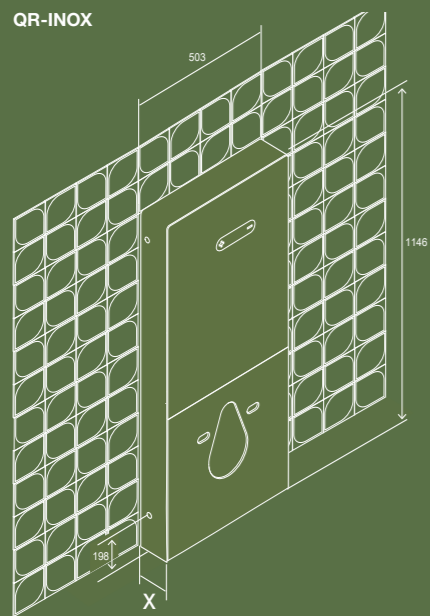

OPTIMISE YOUR SPACE

WITH SANITARY MODULE SOLUTIONS

GOOD REASONS TO REDESIGN THE BATHROOM

Walls do not need to be open for installation;
Existing water connections can be used;
A modern design in every bathroom.

QR-INOX

* X = 108mm for floor-mounted or wall-hung version;
190mm for free-standing version.

A BATHROOM FOR EVERYONE

WITH EASY MOVE SOLUTIONS

Committed to developing a safe and comfortable bathroom for all, OLI has several solutions designed for people with reduced mobility, the elderly and children. The Easy Move range was developed to facilitate the day-to-day at home, and in spaces like nursing homes, hospitals, shopping centers or airports.

■ EASY MOVE'S DIMENSIONAL RANGE
■ DIMENSIONAL RANGE ACCORDING TO STANDARDS