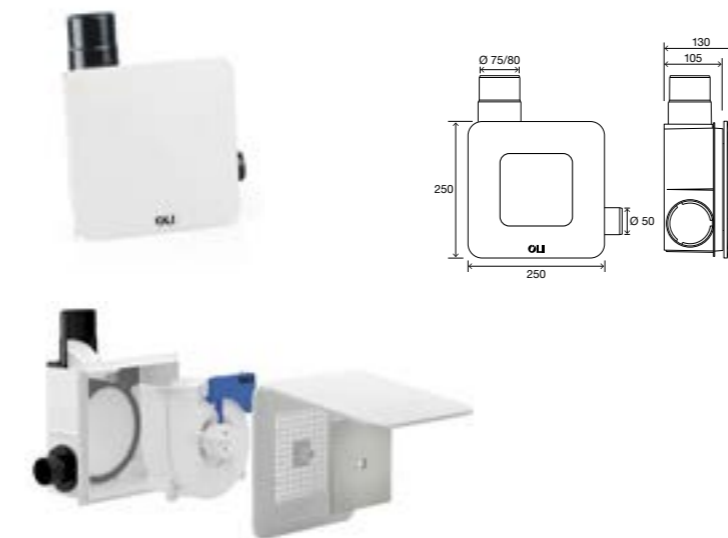

HAPPY AIR

cod. 887583

SPECIFIC FEATURES

- High extraction capacity (80m³/h)
- Removes 30% of odours
- Removes 70% of condensation
- Melanine filter – noise reduction;
- Turns off as soon as the client turns off the switch;
- 220V/50Hz;
- Capacity 65m³/h22W 31dB;
- Capacity 80m³/h29W 35dB.