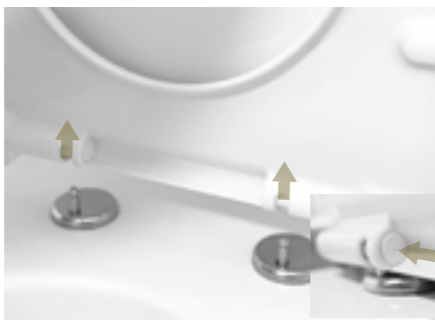

Sewer and water connections
WITH GLAZED FINISH

seat cover with
CLIPP-OFF SYSTEM FOR PERFECT CLEANING

strong seat cover with
SOFT-CLOSE SYSTEM

LAKE

wall-hung

GENERAL FEATURES

- Material: Vitreous China;
- Rim-Off, no rim;
- Sewer outlet: Horizontal connection to the wall (P-Trap);
- Water inlet and sewer outlet connections with internal glazing;
- Concealed fixation;
- Flush volume: 6L;
- CE Marking.