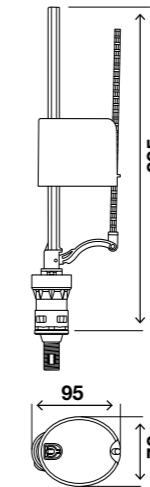

UNI BOTTOM

Inlet valve

GENERAL FEATURES

- Bottom inlet valve, with 3/8" or 1/2" in brass or plastic connection;
- Piston closing system (mechanical);
- Dynamic pressure functioning range: 0.5 – 8 bar;
- Maximum static pressure: 10 bar.

1. cod. **022371** 1/2" brass bag
   cod. **044995** 1/2" plastic bag
   cod. **879622** 3/8" brass bag
   cod. **562160** 3/8" brass box
   cod. **563571** 3/8" plastic bag