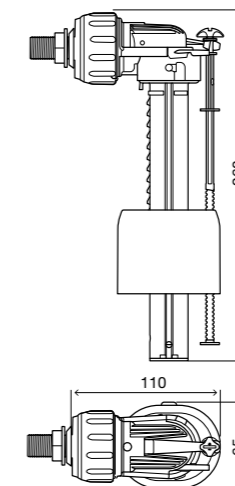

COMPACT

Inlet valve

SPECIFIC FEATURES

- Side inlet valve, brass connection;
- Reduced dimensions;
- Silent valve, class I;
- Counter pressure closing system (hydraulic);
- Dynamic pressure functioning range: 0.1 – 10 bar;
- Maximum static pressure: 16 bar;
- Anti-backflow function;
- Some versions compliant with: KIWA, NF.

1. cod. **561598** 3/8" brass bag
   cod. **880305** 3/8" brass box