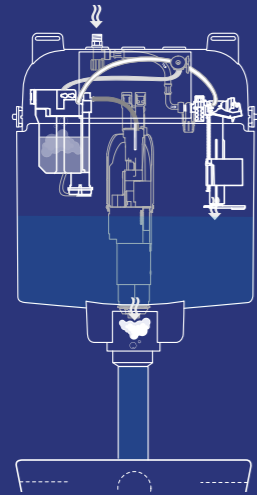

Drywall, for wall-hung toilets installation

Drywall, for floor mounted toilets installation.

OLIPURE

Cleans and sanitizes the toilet

MAXIMUM HYGIENE, MAXIMUM FRESHNESS

OLIpure®

OLIpure creates a fresh atmosphere and provides an immediate feeling of comfort and cleanliness, effortlessly. It is a safe and innovative internal system (concealed within the cistern) that releases 2ml of cleaning liquid with each flush, in a controlled manner. This liquid stands out for being kept in a closed circuit, unlike traditional tablets placed inside the cistern.