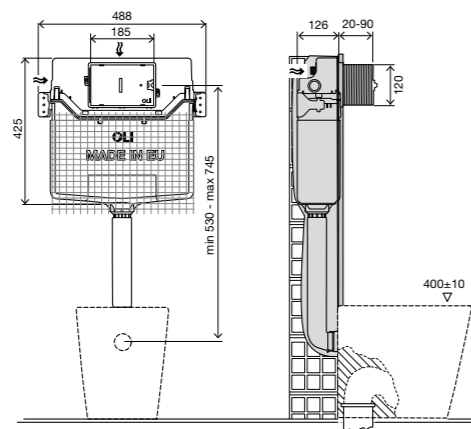

OLI120 PLUS

Direct

SPECIFIC FEATURES

- Compatible with all floor mounted toilets;
- Brick-wall installation;
- 126 mm thick.

- cod. **885049** Mechanic Nano
- cod. **099941** Mechanic Azor
- cod. **153964** Pneumatic Azor