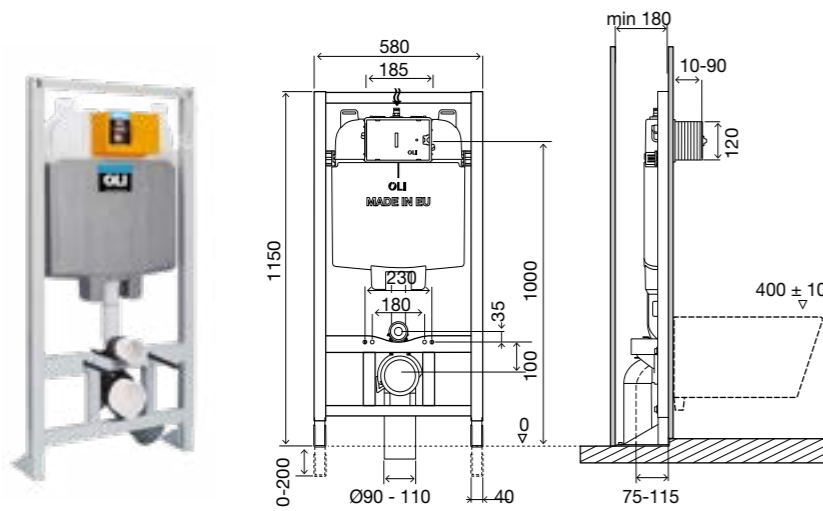

OLI74 PLUS

Free-standing