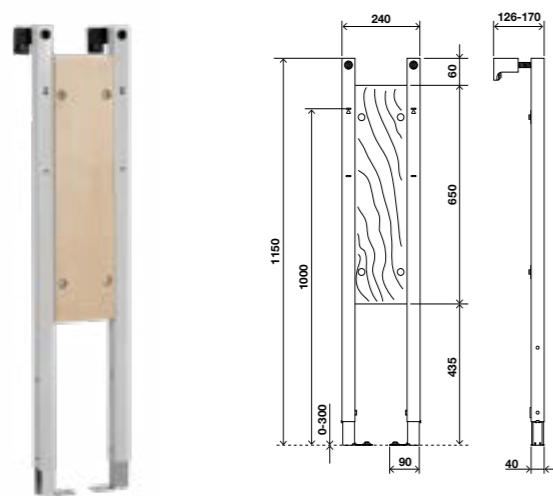

INCLUDES

- Toilet/bidet fixing material;
- Frame fixing material.

cod. 883176

EASY

Sanitarblock

SPECIFIC FEATURES

- Frame for wall-hung urinal dividers;
- Brick-wall or drywall installation;
- Easy and quick installation with Fast-Fit system;
- Adjustable height from 0 to 200mm;
- Reinforced wood panel;
- One man assembly.