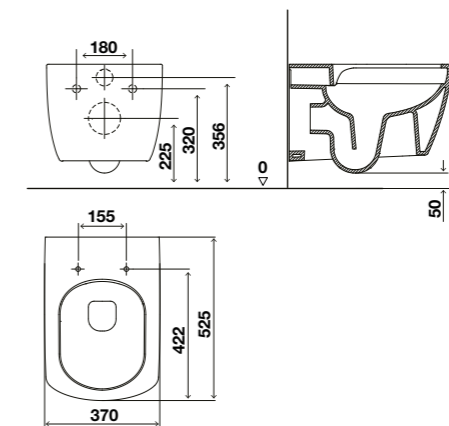

GENERAL FEATURES

- Material: Vitreous China;
- Rim-Off, no rim;
- Sewer outlet: Horizontal connection to the wall (P-Trap);
- Water inlet and sewer outlet connections with internal glazing;
- Concealed fixation;
- Flush volume: 6L;
- CE Marking.