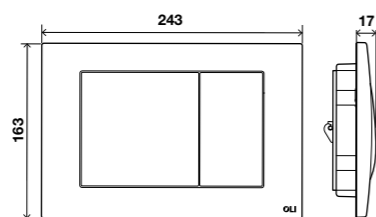

GENERAL FEATURES

- Zamac material;
- Mechanical actuation;
- Actuation force < 20 N;
- Anti-theft;
- 17mm thick.

- cod. **656006** Matte chrome
- cod. **656004** Polished chrome

RIA

Mechanical flush plate