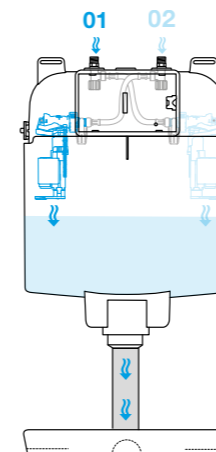

OLI74 PLUS 2 inlet valves

Mechanic

SAVE 100% of drinking water on toilet flushing.

Exclusive connection to a second source of water^(a,b)

SAVE 50% of drinking water on toilet flushing.

Connection to mains water + Connection to a second water source^(a,b)

^(a) This flushing cistern is distinguished by having two water inlet valves in its architecture.

01 One for drinking water from the mains
02 Another for non-potable water designed for rainwater but applicable to other waters (boreholes water or water wells) ensuring that only clear and filtered water is used^(b).

In this way it's possible to reuse rainwater for toilet flushing, saving drinking water that is essential for human consumption. It allows a more efficient use of the water resource and a saving in the water bill.

cod. **885057** Mechanic S90 Sanitarblock 2 inlet valves Nano