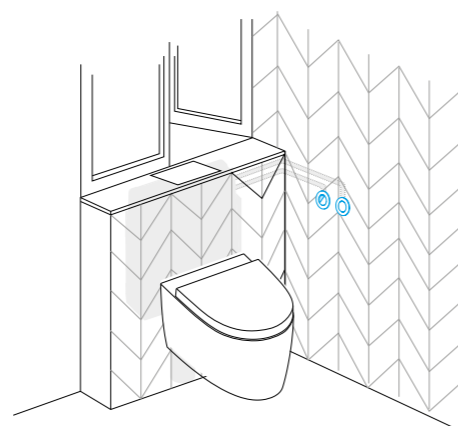

GENERAL FEATURES

- Polished chrome ABS material;
- Single flush;
- Pneumatic actuation;
- For drywall installations;
- An inspection plate should be applied to ensure the access to the cistern*;
- 20mm thick.