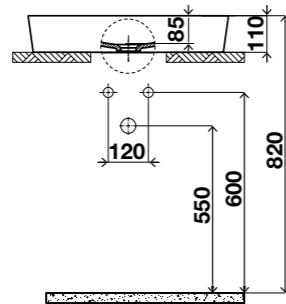

VIOLET NEW

1. **GENERAL FEATURES**
2. Material: Vitreous China;
   - Colour: white, white pearl matte, black matte, cappuccino matte;
   - Shape: Rectangular;
   - Thickness: 5mm;
   - Without tap hole and overflow;
   - Valve not included;
   - CE Marking: EN 14688.

- cod. **RF10100890034** White
- cod. **RF10100890035** White pearl matte
- cod. **RF10100890036** Black Matte
- cod. **RF10100890037** Cappuccino matte

COMBINATION

See page 226.