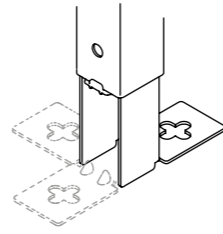

OLI80

ONE MAN ASSEMBLY

Assembly can be done by only one person, allowing for a fast and precise levelling of the frame.