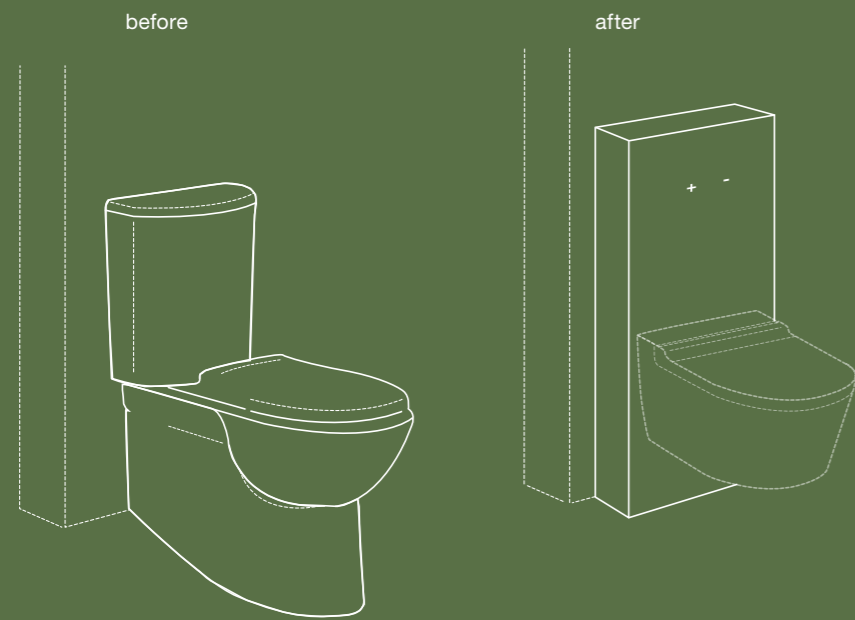

QR-INOX

SEAL BOX

* X = 108mm for floor-mounted or wall-hung version;
190mm for free-standing version.

A BATHROOM FOR EVERYONE

WITH EASY MOVE SOLUTIONS

Committed to developing a safe and comfortable bathroom for all, OLI has several solutions designed for people with reduced mobility, the elderly and children. The Easy Move range was developed to facilitate the day-to-day at home, and in spaces like nursing homes, hospitals, shopping centers or airports.