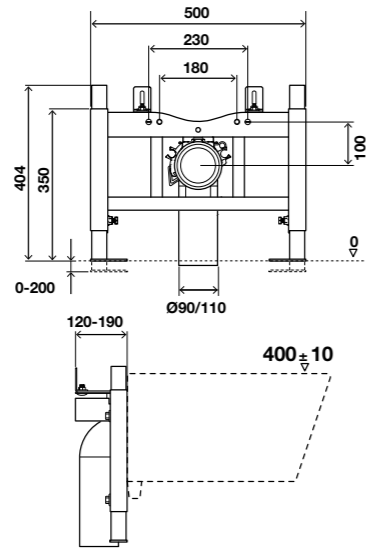

SPECIFIC FEATURES

- Compatible with wall-hung toilets;
- Brick-wall or drywall installation;
- Frame tested for a 400kg load;
- Height adjustable from 0 to 200mm;
- Depth adjustable outlet bend;
- 120mm thick.

INCLUDES

- Toilet fixing material;
- Frame fixing material;
- Outlet bend and Ø90/110 adaptor.

cod. 714001