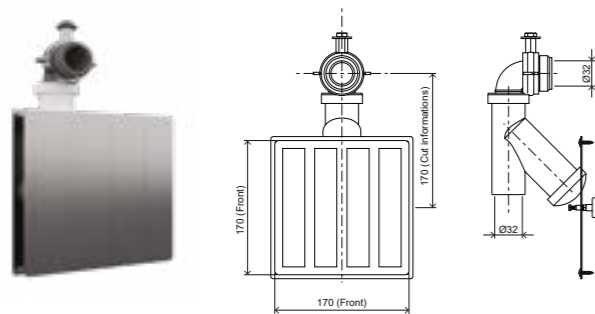

CONCEALED SIPHON

SPECIFIC FEATURES

- Hidden siphon for wall-hung washbasin;
- Hidden connections ø32;
- Concealed siphon guarantees the maintenance access through suction cups;
- Possibility to customize the stainless steel cover with the wall covering.

INCLUDES

- Stainless steel plate 170x170mm;
- Outlet bend Ø 32/32;
- 2 suction cups;
- 4 glue strips.

cod. **883081**

FRAME ACCESSORIES

- Toilet outlet bend for wall-hung toilets;
- Length:340mm;
- Exit Ø90;
- Toilet connection Ø90.

COD

622002

Wc outlet bend

- Toilet outlet bend for wall-hung toilets;
- Length: 300mm;
- Exit Ø110;
- Toilet connection Ø90.

COD

036888

wc outlet bend Ø90x90

- Outlet pipe Ø90xØ125x250;
- Rubber seal for outlet pipe Ø125;
- Connection Toilet connection pipe Ø45x180;
- Toilet fixing material.

COD

622501

Toilet connection pipe

- Outlet pipe Ø90xØ125x300;
- Rubber seal for outlet pipe Ø125;
- Connection Toilet connection pipe Ø45x280;
- Rubber seal for WC pipe Ø45;
- M12x300 rods for wall-hung toilets fixation;
- Counter plate fixation screws;
- Fixing toilet accessories.

COD

011229

Longer Sleeves for Wall-hung toilets

- Accessory sets to enable the correction of incorrect applications;
- Toilet connection Ø90;
- Connection WC pipe Ø45x180.

COD

885108

Eccentric set connection 25mm

- Polypropylene (PP) material;
- Adaptor to match with Ø90/110.

COD

086360

Outlet bend adaptor Ø90/110