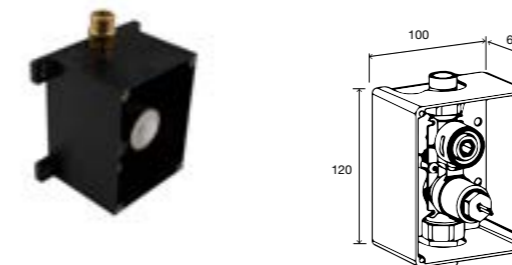

The concealed pre-installation box must be installed before the finished wall phase.

- cod. **879120** eAQUA URINAL Inox AC
- cod. **879119** eAQUA URINAL Inox BATT
- cod. **879123** Urinal concealed pre installation

GENERAL FEATURES

- Brushed stainless-steel;
- Dual flush infrared sensors (with automatic setting feature);
- Cleaning system (factory off);
- Touch-activated short discharge;
- Flush time and sensor sensitivity adjustable with touch;
- 24h/48h hygienic flush and pre-flush activation with touch;
- Compatible with URINAL Sanitarblock and Double Frame wc/urinal/washbasin;
- Anti-theft;
- 6mm thick.

CONCEALED PRE-INSTALLATION SOLD SEPARATELY

- Operating pressure: 0.3-10 bar;
- Flow rate: ca. 20 l/min. (3 bar);
- 6V Lithium CRP 2 (standard: life time up to 4 years) / mains power supply 230V/6V;
- Standards: DIN EN 200;
- CE marking.

COMBINATION