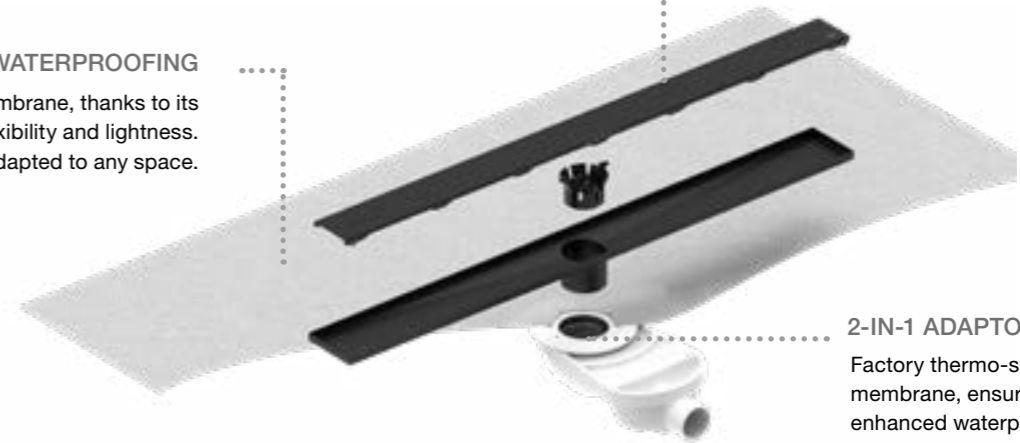

OLIFILO STANDARD PLUS

IDEAL FOR PEOPLE WITH REDUCED MOBILITY

100% WATERPROOFING
Easy-to-install membrane, thanks to its flexibility and lightness. It can be adapted to any space.

FINISHES