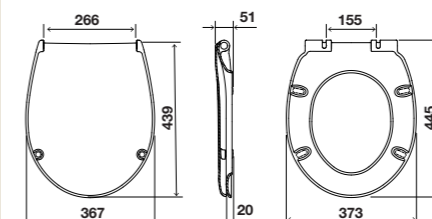

SEAT & COVER COVER 03

white

GENERAL FEATURES

- Material: Duroplast
- Shape: Round
- Antibacterial
- Top fixation top fastening system
- Soft-close.

cod. **RD10000888362** White