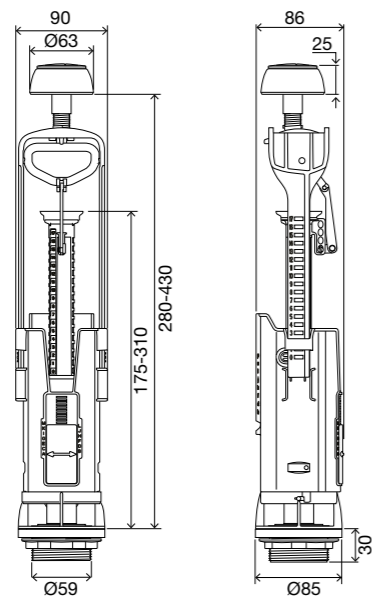

BETA

Outlet valve

SPECIFIC FEATURES

- Dual flush outlet valve with adjustable half and complete water flush volume;
- Universal top push button position that locks the ceramic lid;
- Adjustable telescopic overflow pipe and adjustable lever height;
- Simpler adjustment of full / half flush;
- Efficient flush with high flow rate;
- Silent operation (damping system);
- According with NF.

INCLUDES

- Ceramic cistern fixation system to the WC toilet;
- WC toilet seal foam (that compensates the ceramic irregularity);
- Self-adjustable chrome push button with rosette for cisterns with lid holes from Ø 16 to Ø 60mm.

cod. **884443** Box