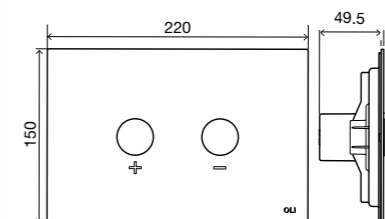

BLINK
Pneumatic flush plate

GENERAL FEATURES

- Dual flush;
- Pneumatic actuation;
- Material: Stainless steel;
- Finish: Brushed and PVD with varnish;
- Anti-fingerprint (front);
- Buttons with radial effect;
- Actuation force: < 20 N;
- 2mm thick.

- cod. **889875** Brushed matte
- cod. **889873** Brushed gold matte
- cod. **889872** Brushed white gold matte
- cod. **889874** Brushed copper matte
- cod. **889871** Brushed gun metal matte