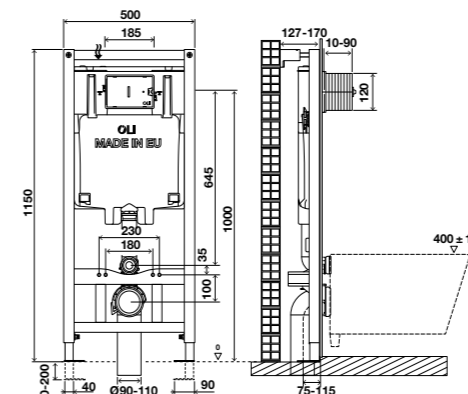

OLI80
Sanitarblock seawater

SPECIFIC FEATURES

- Wall-hung toilets up to 660mm long;
- Frame tested for a 400kg load;
- Depth adjustable outlet bend;
- Easy and quick installation with fast fit system;
- Height adjustable from 0 to 200mm;
- One man assembly;
- Brick-wall or drywall installation;
- 127mm thick.
- Flushing cistern without any metal components, prepared to be used with seawater and prevent a risk of corrosion.

cod. 885232 Mechanic Azor