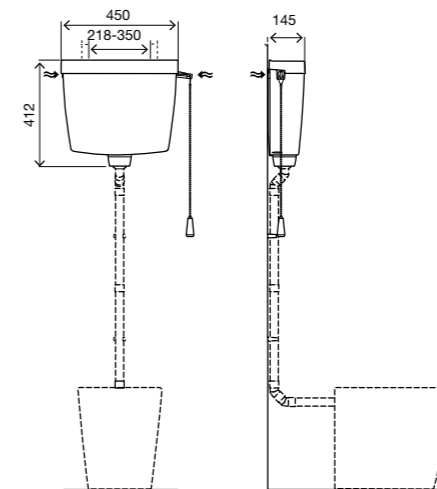

TURCHESE

High position

SPECIFIC FEATURES

- High level exposed tank with single flush 6L (adjustable to 9L in the inlet valve);
- Actuation in the push button or pulling a chain;
- High/Medium/low level installation;
- Acoustic and anti-condensation internal lining;
- Silent inlet valve;
- Adjustable wall fixation system;
- Water supply connections three positions;
- Compatible with Ø32 flush pipes;
- Pneumatic version available
- EN 14055 CE marking;
- White PS material;
- 145mm thick.

INCLUDES

- Chain for high level installation;
- Wall fixation accessories;
- Toilet connection rubber seal Ø32.

cod. **440881** pneumatic version