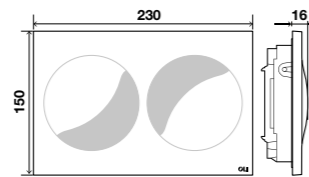

MOON
No-touch flush plate