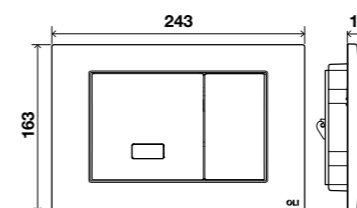

ELECTRA III

Electronic/mechanical flush plate

cod. **079206** Polished chrome zamac

GENERAL FEATURES

- Polished chrome Zamac material;
- Dual flush (<60s half flush; >60s full flush);
- Infrared sensor or mechanical actuation;
- Compatible with electronic in-wall cisterns;
- Electric power connection (adaptor 230V/12V not Included);
- Anti-theft;
- 17mm thick.