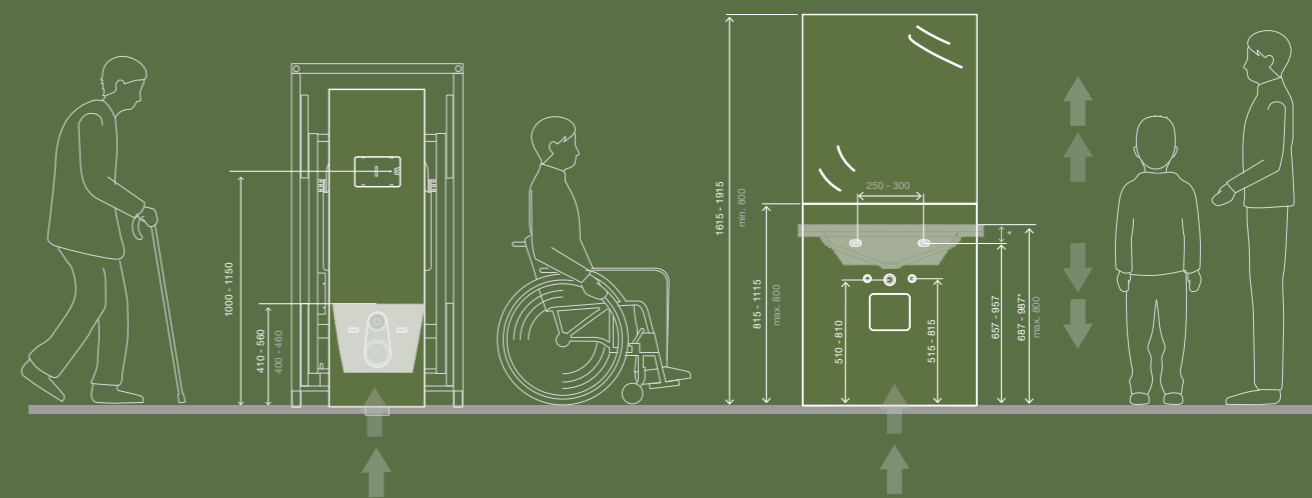

■ EASY MOVE'S DIMENSIONAL RANGE
■ DIMENSIONAL RANGE ACCORDING TO STANDARDS

FINISHES AVAILABLE

The product is available in both black and white tempered glass with 6mm of thickness.

FLEXIBLE OUTLET BEND

This is the component responsible for connecting the Easy Move to the sewer. Made of EPDM, a resistant plastic to the continuous, with a width of 150mm.