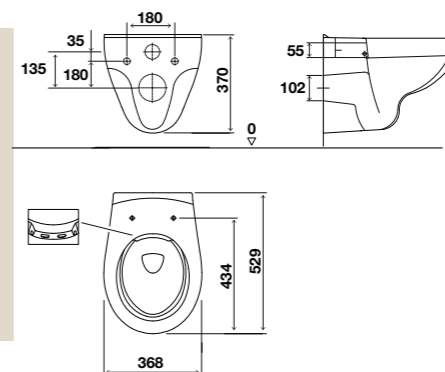

SEAT COVER WITH CLIPP-OFF
system for perfect cleaning

strong seat cover with
SOFT-CLOSE SYSTEM

LAGOON

Wall-hung toilet

GENERAL FEATURES

- Material: Vitreous China;
- Rim-Off, no rim;
- Sewer outlet: Horizontal connection to the wall (P-Trap);
- Water inlet and sewer outlet connections with internal glazing;
- Visible fixation;
- Flush volume: 6L;
- CE Marking: EN