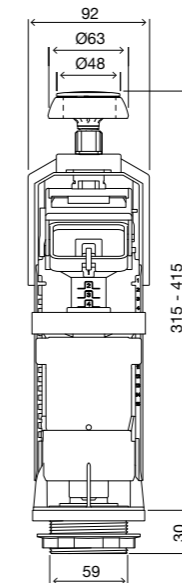

FAST START/STOP

Outlet valve

GENERAL FEATURES

- Single flush outlet valve with start/stop system;
- Universal top push button position that locks the ceramic lid;
- Allows the off center of the button on the ceramic lid (20mm on one axis);
- Mechanical actuation <20N;
- Efficient flush with high flow rate;
- Adjustable telescopic overflow pipe and adjustable lever height;
- Easy installation and maintenance (bayonet system);
- Adaptors for older mechanism ceramic support*.

INCLUDES

- Ceramic cistern fixation system to the WC toilet;
- WC toilet seal foam (that compensates the ceramic irregularity);
- Self-adjustable chrome push button with rosette for cisterns with lid holes from Ø16 to Ø60mm.

*Adaptors Included in the outlet valve FAST START/STOP. These adaptors are compatible with ROCA ceramic tanks and allow the replacement of the outlet valve without the need to remove the ceramic cistern.

cod. **886421** Bag
cod. **887291** Box*