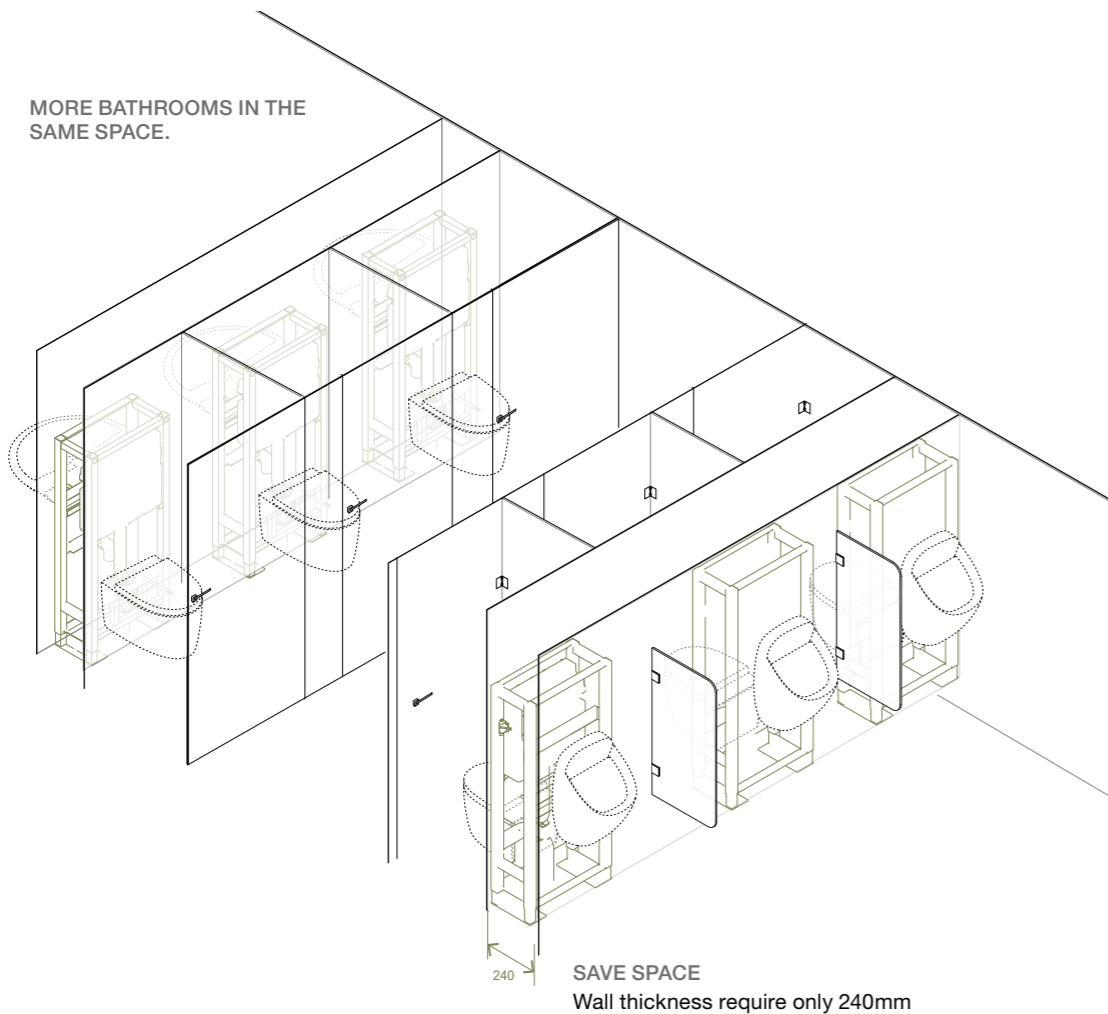

SPECIFIC FEATURES

- Frame with cistern and urinal or washbasin installed back-to-back;
- Freestanding double frame;
- Wall-hung toilets up to 660mm long
- Drywall installation;
- Frame tested for a 400kg load;
- Height adjustable from 0 to 200mm;
- 240 mm thick.

cod. **882618** Azor

MORE BATHROOMS IN THE SAME SPACE.