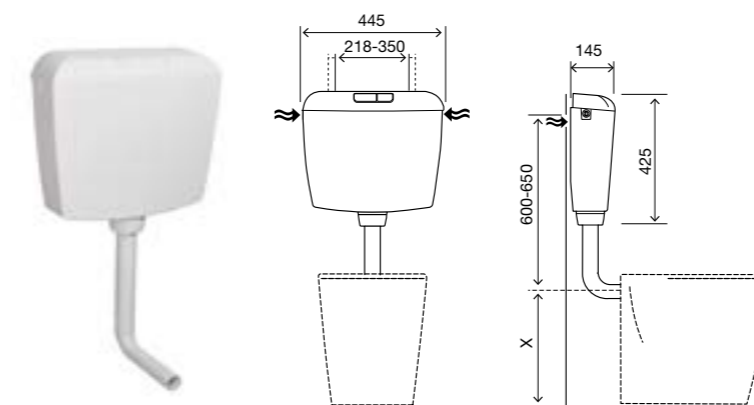

INCLUDES

- Flush pipe Ø50/40;
- Wall fixation accessories;
- Toilet connection rubber seal.

* We recommend using chlorine-free liquid detergents with a viscosity between 150 and 300 cp (at 20°C). cp stands for "centipoise", a unit of measurement for viscosity.

cod. **124427** White
cod. **154961** OLipure White