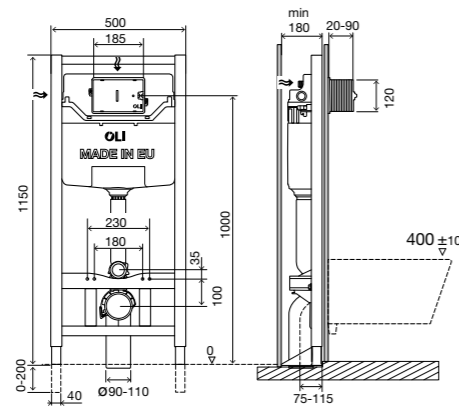

OLI120 PLUS

Free-standing

SPECIFIC FEATURES

- Compatible with all wall-hung toilets;
- Drywall installation;
- Frame fixed to the floor;
- Depth adjustable outlet bend;
- Frame tested for a 400kg load;
- Height adjustable from 0 to 200mm;
- 180mm thick.

cod. 099952 Mechanic Azor
cod. 099951 Pneumatic Azor
cod. 885847 Mechanic NF Azor