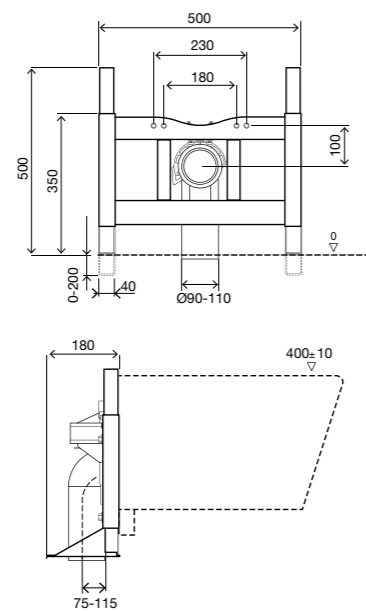

SPECIFIC FEATURES

- Compatible with wall-hung toilets;
- Drywall installation;
- Frame tested for a 400kg load;
- Height adjustable from 0 to 200mm;
- Depth adjustable outlet bend;
- 180mm thick.

INCLUDES

- Toilet fixing material;
- Frame fixing material (floor);
- Outlet bend and Ø90/110 adaptor.

cod. 616042