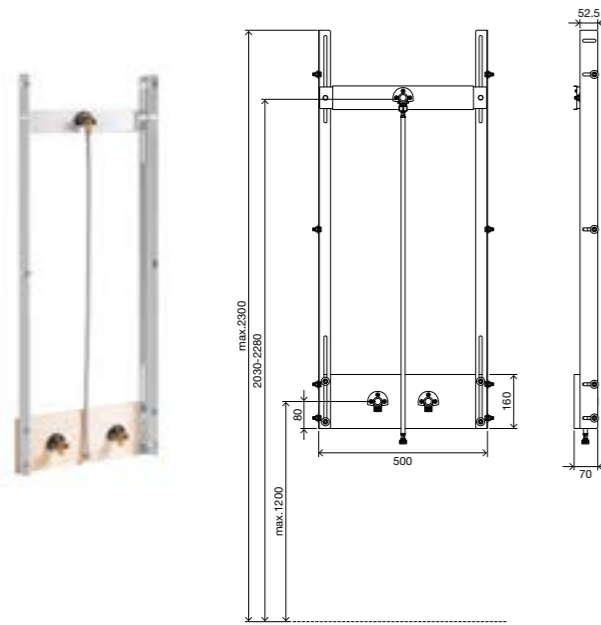

INCLUDES

- Bidet fixing material;
- Frame fixing material;
- Outlet bend Ø40mm 32/50mm;
- Two G ½ fittings for water connection.

cod. **136078**

WASHBASIN
Sanitarblock

SPECIFIC FEATURES

- Frame for wall-hung washbasin;
- Brick wall or drywall installation;
- Easy and quick installation with Fast Fit system;
- Height adjustable from 0 to 300mm;
- Fully adjustable mounting plates;
- One man assembly;
- Frame tested for 150kg load;
- 120mm thick.

INCLUDES

- Washbasin fixing material;
- Frame fixing material;
- Outlet bend Ø40mm 32 / 50mm;
- Two G ½ fittings for water connection.

cod. **881857**

SHOWER FRAME

Sanitarblock

SPECIFIC FEATURES

- Frame for shower and taps;
- Brick-wall or drywall installation;
- 70mm thick;
- Height adjustable;
- Adjustable attachment plate.