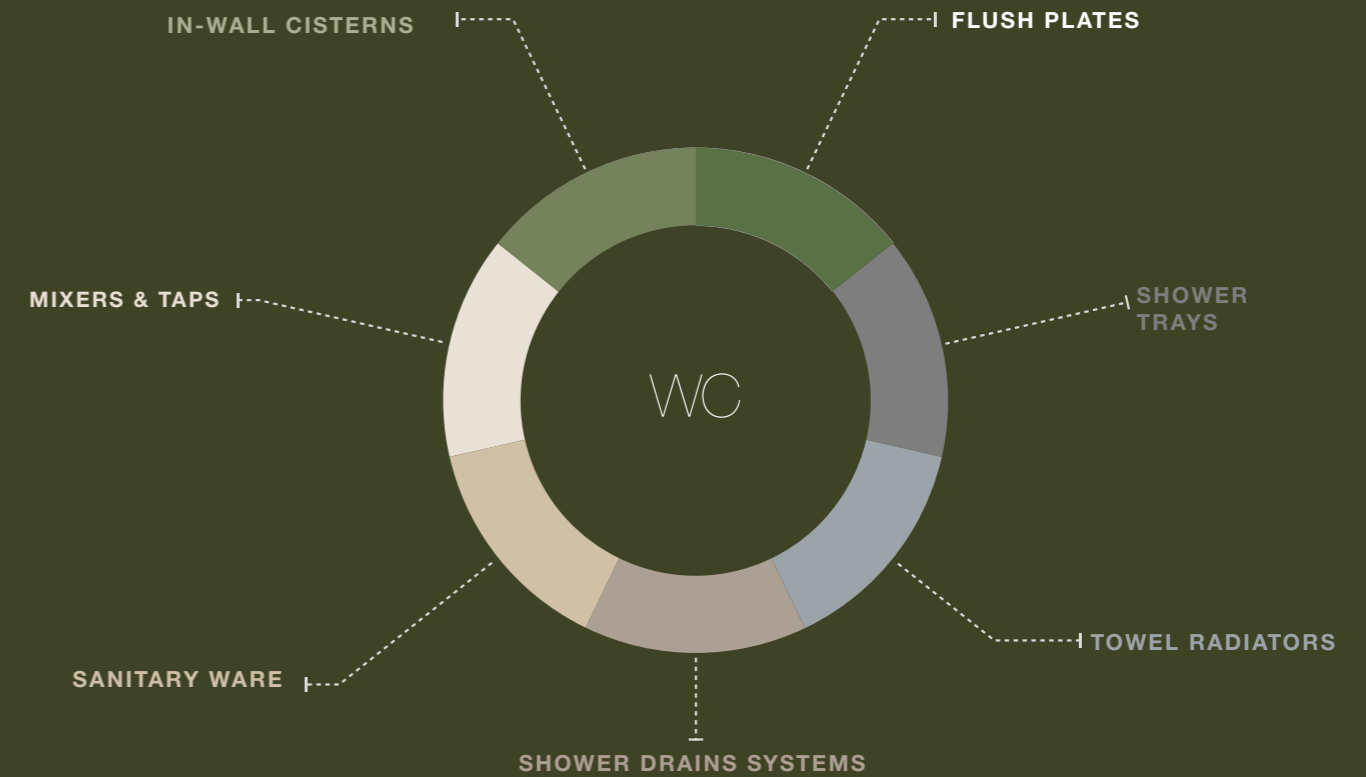

INTEGRATED SOLUTIONS

OLI sees the bathroom as a space that combines water efficiency with design and is centred on functionality. We therefore present a complete range of products for demanding bathrooms projects.

BREEAM + LEED

Solutions that can contribute to the BREEAM + LEED rating of buildings

IN-WALL CISTERNS

OLI's wide range of in-wall cisterns guarantees efficient use of water and is prepared with models that adapt to different building realities.

SHOWER DRAINS SYSTEMS

OLI offers a range of shower drains systems with different technologies that provide accessibility and comfort in the bathroom. Whether on the floor or in the wall, OLI's solutions ensure effective water drainage.