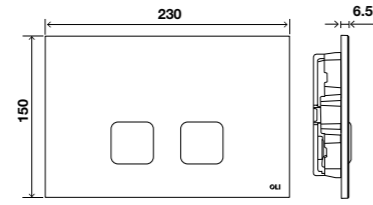

GENERAL FEATURES

- ABS: high resistance to scratches;
- Mechanical actuation;
- Actuation force < 20 N;
- 6.5mm thick;
- Antibacterial finish available.

COMBINATION

PLAIN

Mechanical flush plate

GENERAL FEATURES