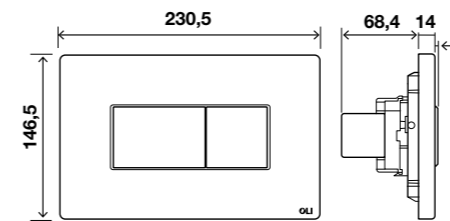

NEW DESIGN ABS FLUSH PLATES

KARISMA NEW
Pneumatic flush plate

- cod. **641006** Matte chrome
- cod. **641004** Polished chrome
- cod. **641001** White
- cod. **641015** Black soft-touch

GENERAL FEATURES

- Dual flush;
- Pneumatic actuation;
- Material: ABS (high resistance to scratches);
- Actuation force: < 20 N;
- 14mm thick.