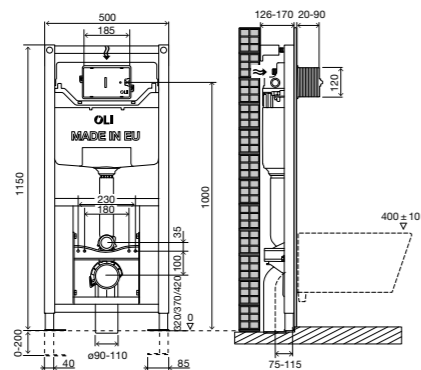

OLI120 PLUS

Height Adjustable Sanitarblock

SPECIFIC FEATURES

- Compatible with all wall-hung toilets;
- Brick-wall or drywall installation;
- Frame tested for a 400kg load;
- Depth adjustable outlet bend;
- Allows the height adjustment of the toilet fixation in three different positions before closed the wall, between 320, 370, 420mm;
- Easy and quick installation with fast fit system;
- Height adjustable from 0 to 200mm;
- 126mm thick.

cod. 154083 Mechanic Azor