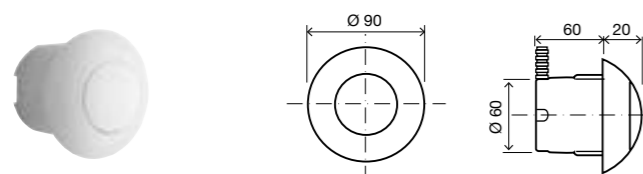

PNEUMATIC ACTUATOR*

In-wall pneumatic push button

cod. **605001** White
cod. **605004** Polished chrome

GENERAL FEATURES

- White ABS material;
- Single flush;
- Pneumatic actuation;
- An inspection plate should be applied to ensure the access to the cistern;
- 20mm thick.