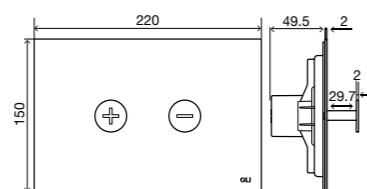

HIGH PERFORMANCE

The tests, conducted and supervised in accordance with the ISO 22196 standard, were carried out by the German laboratory QualityLabs BT.

TRUMPET
Pneumatic flush plate

GENERAL FEATURES

- Designed by Architect Siza Vieira;
- Stainless steel material;
- Pneumatic actuation;
- Actuation force <20N;
- 2mm thick.