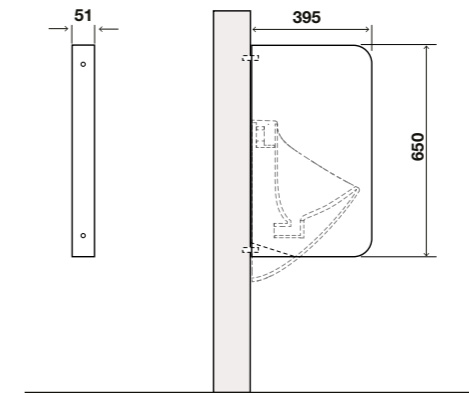

CERAMIC SEPARATOR NEW

GENERAL FEATURES

- Material: Vitreous China;
- Hidden fixing;
- Shape: Rectangular;
- Compatible with the Easy structure.

INCLUDES

- Installation accessories.

cod. RE30100889764 White

cod. RE30100889765 Black