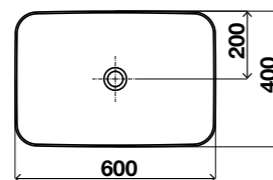

BREEZE NEW

1. **GENERAL FEATURES**
2. Material: Vitreous China;
   - Colour: white, white pearl matte, black matte, cappuccino matte;
   - Shape: Square;
   - Thickness: 5mm;
   - Without tap hole and overflow;
   - Valve not included;
   - CE Marking: EN 14688.

- cod. **RF10100890038** White
- cod. **RF10100890039** White pearl matte
- cod. **RF10100890040** Black matte
- cod. **RF10100890041** Cappuccino matte

COMBINATION

See page 226.

SERENNA NEW

1. **GENERAL FEATURES**
2. Material: Vitreous China;
   - Colour: white, black matte, cappuccino matte;
   - Shape: Oval;
   - Thickness: 5mm;
   - No hole for tap or overflow;
   - Without tap hole and overflow;
   - CE Marking: EN 14688.

- cod. **RF10100890027** White
- cod. **RF10100890028** Black matte
- cod. **RF10100890029** Cappuccino matte

COMBINATION

See page 226.

VIOLET NEW

1. **GENERAL FEATURES**
2. Material: Vitreous China;
   - Colour: white, white pearl matte, black matte, cappuccino matte;
   - Shape: Rectangular;
   - Thickness: 5mm;
   - Without tap hole and overflow;
   - Valve not included;
   - CE Marking: EN 14688.

- cod. **RF10100890034** White
- cod. **RF10100890035** White pearl matte
- cod. **RF10100890036** Black Matte
- cod. **RF10100890037** Cappuccino matte

COMBINATION

See page 226.

SUN NEW

1. **GENERAL FEATURES**
2. Material: Vitreous China;
   - Colour: white, white pearl matte, black matte, cappuccino matte;
   - Shape: Round;
   - Thickness: 5mm;
   - Without tap hole and overflow;
   - Valve not included;
   - CE Marking: EN 14688.

- cod. **RF10100890030** White
- cod. **RF10100890031** White pearl matte
- cod. **RF10100890032** Black matte
- cod. **RF10100890033** Cappuccino matte

COMBINATION

See page 226.