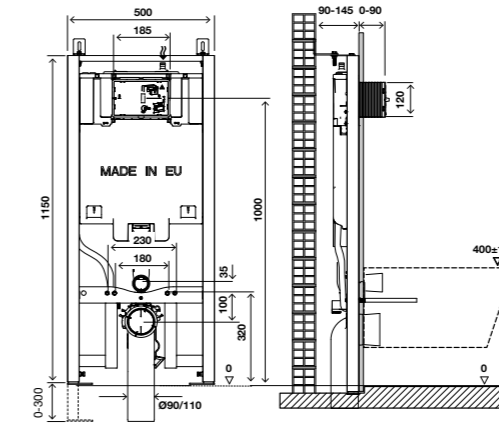

OLI70 PLUS NEW
S90 Sanitarblock

SPECIFIC FEATURES

- Compatible with all wall-hung toilets (6/3 litres version);
- Installation in brick-wall, thin wall or plasterboard;
- Easy and quick installation;
- Adjustable waste pipe curve in depth;
- Height adjustable from 0 to 300 mm;
- 90mm thick.

cod. **885130** Mechanic
cod. **890047** Pneumatic