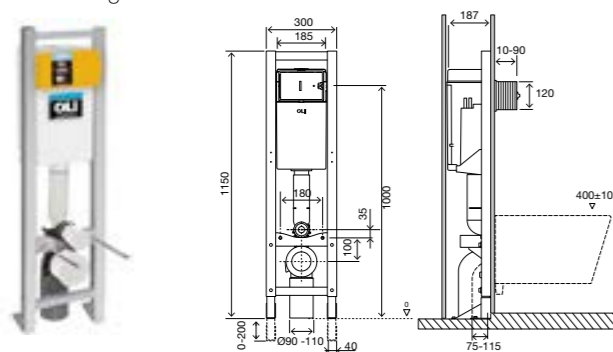

QUADRA PLUS

Free-standing

SPECIFIC FEATURES

- Compatible with wall-hung toilets with a 180mm fixation length;
- Drywall installation;
- Frame tested for a 400kg load;
- Easy and quick installation;
- Depth adjustable outlet bend;
- Height adjustable from 0 to 200mm;
- 300mm reduced width;
- 187mm thick.

cod. **722021** Mechanic Azor
cod. **187103** Pneumatic Azor

ACCESSORIES IN-WALL CISTERNS QUADRA PLUS

- 2 pneumatic pipes with 1.5m length;
- Outlet valve pneumatic anchors;
- Pneumatic bellows.

COD

101773

Pneumatic Conversion Kit

- Polypropylene (PP) material;
- Adaptor to match with Ø90/110.

COD

086360

Outlet bend adaptor Ø90/110

- Acoustic insulation in expanded polyethylene;
- Avoids direct contact between the Sanitaryware and the tile.

COD

620071

Acoustic insulation for Wall-hung toilet and bidet

- Ideal for corner application.

COD

719183

Corner Kit Sanitarblock

- The solution to overcome obstacles;
- For EXPERT and QUADRA PLUS an additional flush pipe is needed (Code 021266).

COD

622401

Flexible pipe extension 613mm

- Outlet pipe Ø90xØ125x250;
- Rubber seal for outlet pipe Ø125;
- Connection toilet pipe Ø45x180;
- Toilet fixing material.

COD

622501

Toilet connection pipe