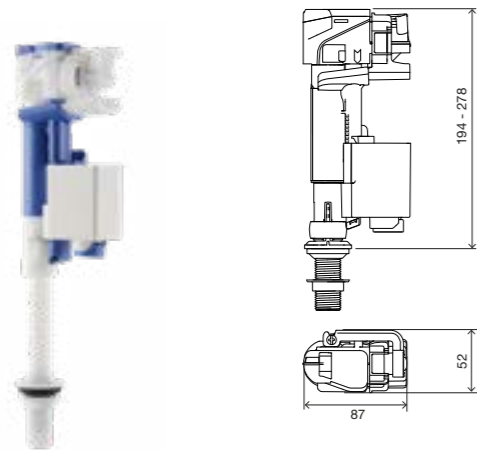

IVC102 PLUS Inlet valve

SPECIFIC FEATURES

- Quick filling;
- Compliant with UPC;
- Bottom inlet valve with 1/2" brass, plastic or 15/16" in plastic connection;
- Delayed refilling inlet valve: it starts after the outlet valve is in the close position;
- Height adjustable;
- Silent inlet valve, class I;
- Integrated filter can be cleaned;
- Counter pressure closing system (hydraulic);
- Dynamic pressure functioning range: 0.5-6bar;
- Maximum static pressure: 16bar;
- Anti-backflow function.

cod. **879285** 1/2" plastic bag
cod. **878737** 15/16" plastic bag