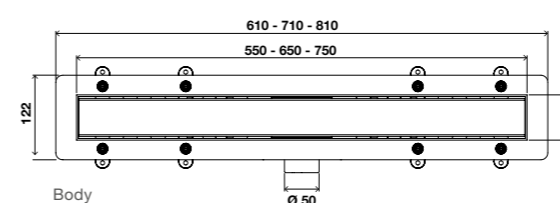

OLIFILO CERAMIC

550-650-750