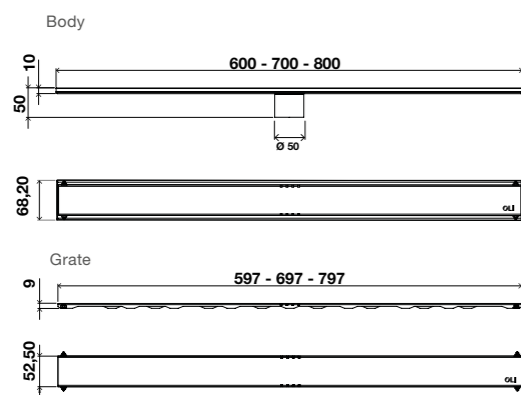

GENERAL FEATURES

- Stainless steel Grate (AISI 304);
- Finish: brushed, matte black lacquered and gold PVD;
- Easy installation;
- Connection with pressure fitting;
- Waterproofing included;
- Ideal for people with reduced mobility.

1. Siphon :
2. ABS siphonic Siphon ;
   - Ø40 mm Siphon outlet.
   - Flow rate >28 L/min.

1. KIT INCLUDES:
2. Siphon + body + Grate;
   - Membrane without adaptor (1.5Mx2M);
   - Hair filter.
   - Body
   - Grate

cod.	OB30000041830	600
cod.	OB30000041831	700
cod.	OB30000041832	800
cod.	OB30000051830	DARK 600
cod.	OB30000051831	DARK 700
cod.	OB30000051832	DARK 800
cod.	OB30000061830	Gold 600
cod.	OB30000061831	Gold 700
cod.	OB30000061832	Gold 800