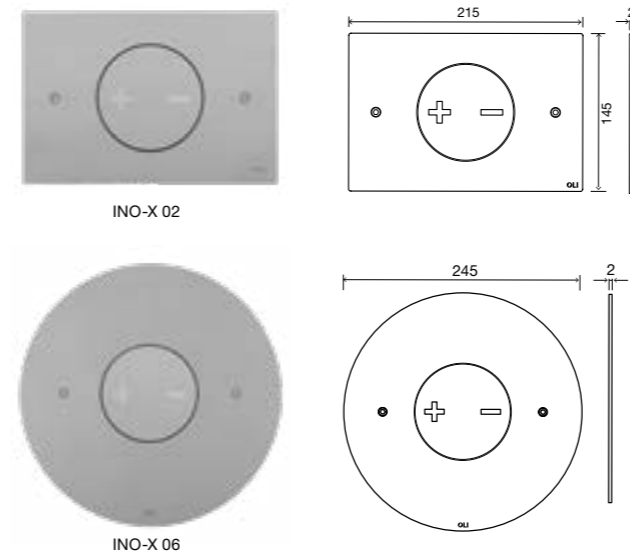

INO-X 02 / INO-X 06

Mechanical flush plate

GENERAL FEATURES

- Designed by Architect Romano Adolini;
- Stainless steel material;
- Mechanical actuation;
- Actuation force < 20 N;
- Tiltable button;
- Anti-theft;
- 2mm thick.

- cod. **660002** Polished chrome
- cod. **661006** Brushed

ALESSIO PINTO

Alessio Pinto architect designed this amazing flush plate. Born in Rome on the 12th of July 1968, Alessio Pinto architect states:

"At a glance we realise the meaning of Plus and Minus. All it takes is viewing the cords as analogue signs"

Alessio Pinto

ROMANO ADOLINI

The Ino-x flush plate collection was designed by Romano Adolini, an Italian architect and designer who is an influential figure in bathroom design.

"A simple sheet of steel that is only 2mm thick cut with a precise laser".

Romano Adolini