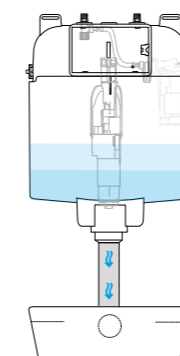

OLI74 PLUS 4/2 L

Mechanic

SAVE WATER IN BOTH FLUSHES (FULL AND HALF FLUSH)*

SAVE 2L in each full flush

SAVE 1L in each half flush.

*When compared to 6/3 litres cisterns.

cod. **885056** Mechanic 4/2l S90 Sanitarblock Nano