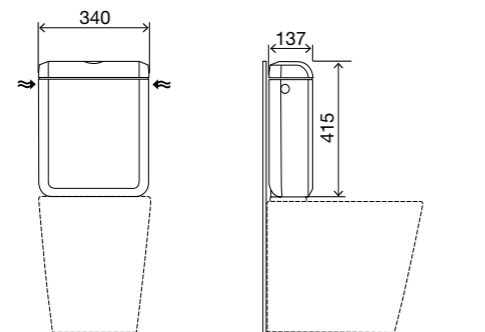

ONIX PLUS

Medium-low/Close coupled application

SPECIFIC FEATURES

- Dual flush 6/3L (adjustable to 4/2L in the outlet valve);
- Medium installation or close couple;
- Acoustic and anti-condensation internal lining;
- Delayed refilling inlet valve;
- Silent inlet valve;
- Water supply connections Three positions;
- Some versions compliant with: KIWA;
- EN 14055 CE marking;
- White PS material;
- 137mm thick.

* To connect the water in the back position, it is necessary to purchase a flexible or elbow connection

INCLUDES

- Close couple fixation kit;
- Flush pipe Ø50/40 for medium level installation;
- Wall fixation accessories;
- Toilet connection rubber seal.

cod. **340221** Medium-low/Close coupled application