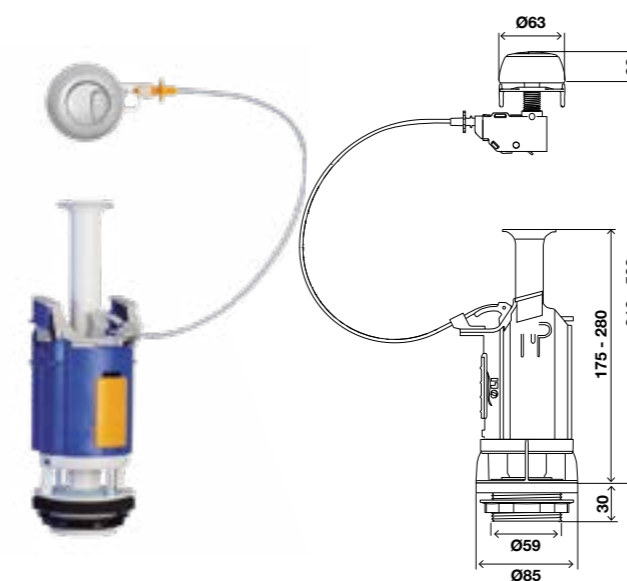

GENERAL FEATURES

- Dual flush outlet valve with adjustable half and complete water flush volume;
- Universal and flexible application (front, top or side push button position);
- Cable actuation < 20 N;
- Efficient flush with high flow rate;
- Damping system silent operation;
- Adjustable telescopic overflow pipe;
- Silicone seal;
- Upon request some versions compliant with: NF.

INCLUDES

- Ceramic cistern fixation system to the WC toilet;
- WC toilet seal foam (that compensates the ceramic irregularity);
- Self-adjustable chrome push button with rosette for cisterns with lid holes from Ø16 to Ø60mm.

cod. 022369 Bag
cod. 501120 Box