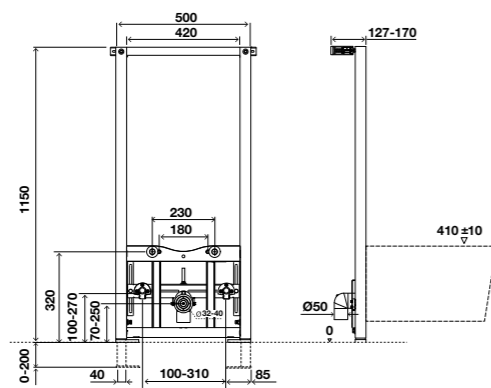

BIDET
Sanitarblock

SPECIFIC FEATURES

- Frame for wall-hung bidet;
- Brick-wall or drywall installation;
- Easy and quick installation with Fast-Fit system;
- Frame tested for 400kg load;
- Height adjustable from 0 to 200mm;
- Adjustable mounting plates;
- 127mm thick.

INCLUDES

- Bidet fixing material;
- Frame fixing material;
- Outlet bend Ø40mm 32/50mm;
- Two G ½ fittings for water connection.

cod. **136078**