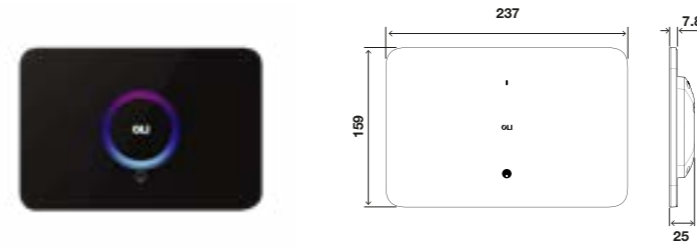

HALLO ^{NEW}

Electronic flush plate