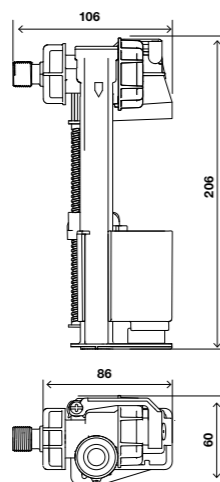

OLI ONE

Inlet valve

GENERAL FEATURES

- Compatible with in-wall cisterns, exposed and ceramic cisterns, adaptors for competitors compatibility;
- Side water connection with 3/8" brass or 3/8" plastic;
- Delayed refilling inlet valve: it starts after the outlet valve is in the close position;
- Silent inlet valve, class I;
- High performance on dirty waters;
- Counter pressure closing system (hydraulic);
- Effective with any flow pressure;
- Dynamic pressure functioning range: 0.5-10bar;
- Maximum static pressure: 16bar;
- Anti-backflow function.

1. cod. **884379** OLI ONE