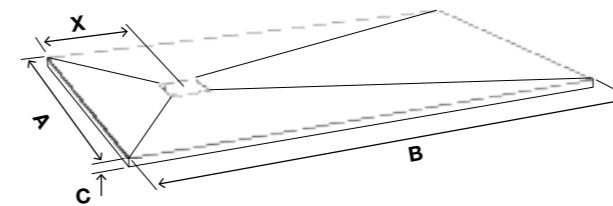

HOW TO GET THE REFERENCE FOR YOUR SHOWER TRAY:

In the 'COD' column, the letter Y should be replaced with the number 1 when the finish is white, and with the number 2 when the finish is black.

A	B	C	X	COD	A	B	C	X	COD
700	900	24-26	300	OB2001007090 Y	900	900	24-26	450	OB2001009090 Y
	1000		300	OB2001070100 Y		1000		300	OB2001090100 Y
	1200		350	OB2001070120 Y		1200		350	OB2001090120 Y
	1400		400	OB2001070140 Y		1400		400	OB2001090140 Y
	1500		400	OB2001070150 Y		1500		400	OB2001090150 Y
	1600		450	OB2001070160 Y		1600		450	OB2001090160 Y
	1700		450	OB2001070170 Y		1700		450	OB2001090170 Y
	1800		500	OB2001070180 Y		1800		500	OB2001090180 Y
	2000		500	OB2001070200 Y		2000		500	O20010902000 Y
	2200		600	OB2001070220 Y		2200		600	O20010090220 Y
800	800	24-26	400	OB2001008080 Y					
	1000		300	OB2001080100 Y					
	1200		350	OB2001080120 Y					
	1400		400	OB2001080140 Y					
	1500		400	OB2001080150 Y					
	1600		450	OB2001080160 Y					
	1700		450	OB2001080170 Y					
	1800		500	OB2001080180 Y					
	2000		500	OB2001080200 Y					
	2200		600	OB2001080220 Y