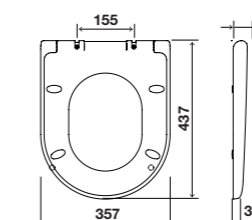

SEAT & COVER COVER 04

white

GENERAL FEATURES

- Material: Duroplast;
- Shape: Round, box-type;
- Antibacterial;
- Top fixation top fastening system;
- Soft-close.

cod. **RD10000888605** White