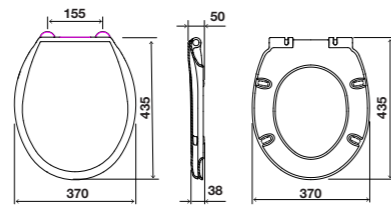

SEAT & COVER COVER 05

white

GENERAL FEATURES

- Material: Thermoplast;
- Shape: Round;
- Antibacterial;
- Top fixation top fastening system
- Soft-close.

cod. **RD10000888606** White