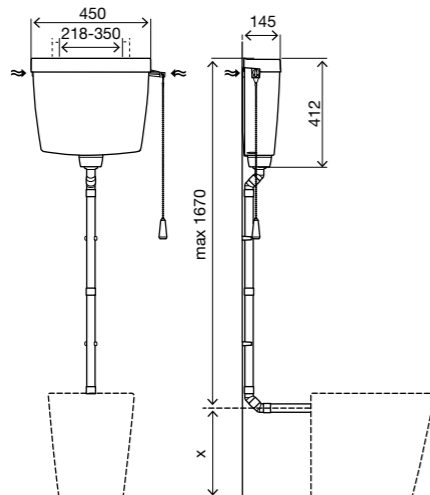

OLISTYLE

High position

SPECIFIC FEATURES

- High level exposed tank with single flush 9L (adjustable to 6L in the inlet valve);
- Actuation in the push button or pulling a chain;
- High/Medium/low level installation;
- 145mm thick;
- Adjustable wall fixation system;
- Water supply connections Three positions;
- EN 14055 CE marking;
- White PS material.

INCLUDES

- Chain for high level installation;
- 4 modular flush pipes Ø32;
- Wall fixation accessories;
- Toilet connection rubber seal Ø32.

cod. **440141** High position

cod. **219759** High position - SASO