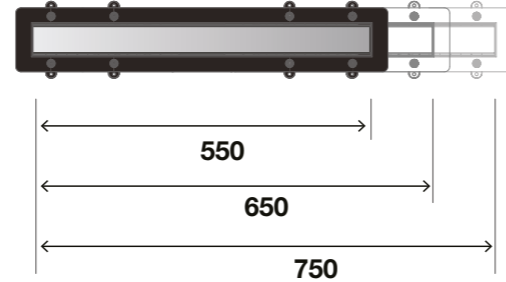

AVAILABLE IN SIZES: 550/650/750

OLIFILO STANDARD NEW

WATERPROOFING
Waterproofing is guaranteed by the membrane and sealing roll.

FINISHES
Brushed stainless steel, black lacquered and with the possibility of customizing in the same finish as the bathroom