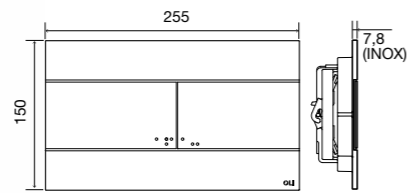

SLIM INOX

Mechanical flush plate

GENERAL FEATURES

- Dual flush;
- Mechanical actuation;
- Material: ABS coated with brushed stainless steel;
- Available in PVD finishes;
- High resistance to impact and scratches;
- Actuation force: < 20 N;
- 7.8mm thick;
- Suitable for public spaces*.

Public spaces