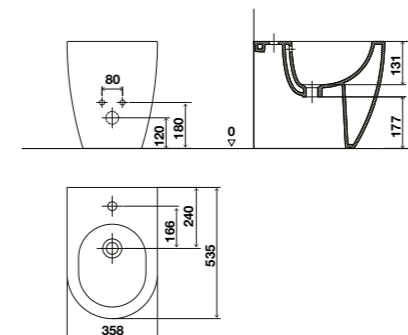

GENERAL FEATURES

- Material: Vitreous China;
- Shape: Round;
- Semi-concealed fixation;
- CE Marking.

cod. **RC10100888239** White

RIM-OFF TOILET
without closed rim

sewer and water connections
WITH GLAZED FINISH