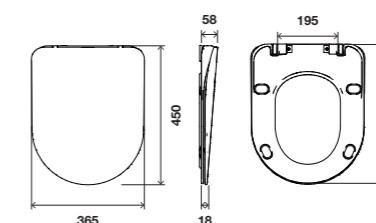

cod. **RA10100888232** White

SEAT & COVER COVER 06

white

GENERAL FEATURES

- Material: Duroplast;
- Shape: Round;
- Antibacterial;
- Top fixation top fastening system;
- Soft-close.

cod. **RD10000889177** White