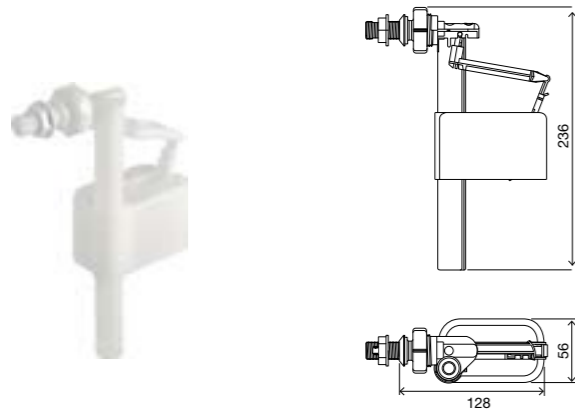

ECO Inlet valve

SPECIFIC FEATURES

- Piston closing system (mechanical);
- Side inlet valve, with 3/8" plastic connection;
- Dynamic pressure functioning range: 0.5 - 8 bar;
- Maximum static pressure: 10 bar;
- Anti-backflow function.

cod. **561058** 3/8" plastic bag