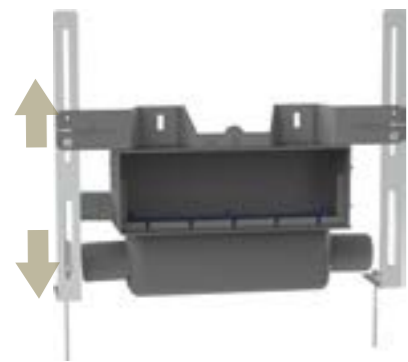

Siphon :

- Siphonic Siphon in ABS;
- Ø40 mm Siphon outlet;
- Evacuation flow rate: >28 L/min.

Kit includes:

- Siphon + body + Grate;
- Membrane with adaptor (1.5Mx2M);
- Hair filter.

cod. **OB30000023804** 1000
 cod. **OB30000053804** DARK 1000