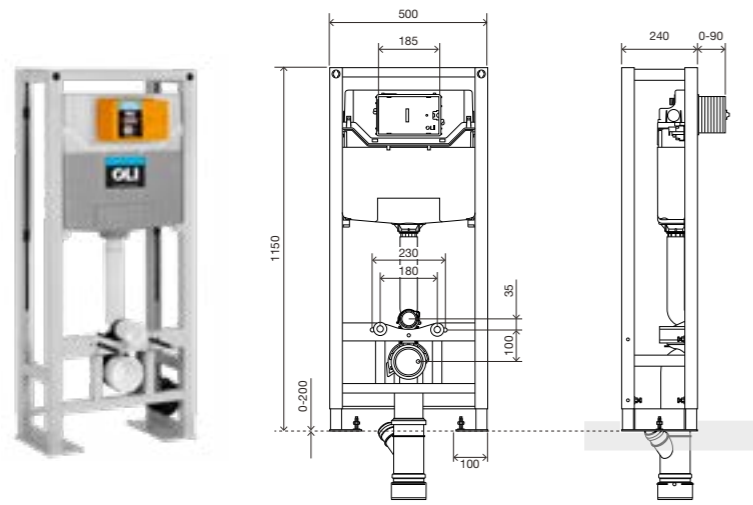

cod. 887588

OLI120 DOUBLE FRAME

WC | URINAL/WASHBASIN

SPECIFIC FEATURES

- Frame with cistern and urinal or washbasin installed back-to-back;
- Freestanding double frame;
- Wall-hung toilets up to 660mm long
- Drywall installation;
- Frame tested for a 400kg load;
- Height adjustable from 0 to 200mm;
- 240 mm thick.