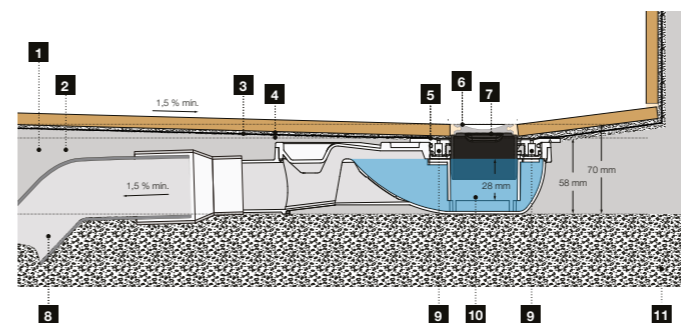

INSTALLATION EXAMPLE

1 Floor	7 Hair collector
2 Mortar plaster with slope	8 Ø50mm drainage pipe
3 Membrane	9 Secondary drainage
4 C2 cement adhesive	10 Siphon body with water retention
5 Butyl band	11 Slab
6 Linear tray