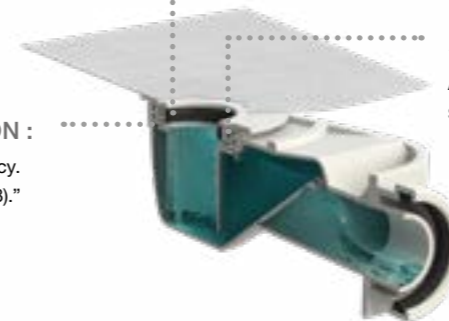

Brushed stainless steel, matte lacquered black, gold PVD and ceramic.

2-IN-1 ADAPTOR:
Factory thermo-sealed membrane, ensuring enhanced waterproofing. Easier connection to the Siphon.

360° ADJUSTABLE

HYDRAULIC SIPHON :
"Drainage efficiency.
Flow rate > 28L/min (EN 1253)."

ANTI-BACKFLOW:
Anti-backflow system and secondary drainage.

INSTALLATION EXAMPLE