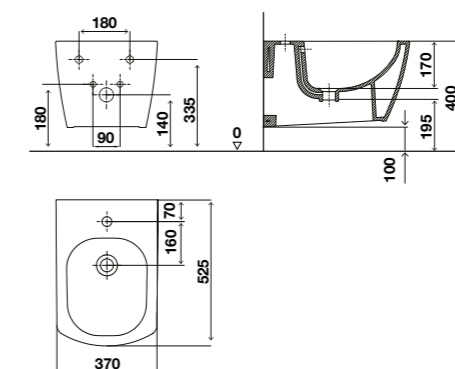

RIVER

White wall-hung bidet

GENERAL FEATURES

- Material: Vitreous China;
- Shape: Rectangular;
- Concealed fixing;
- CE Marking.

cod. **RC20200888245** White