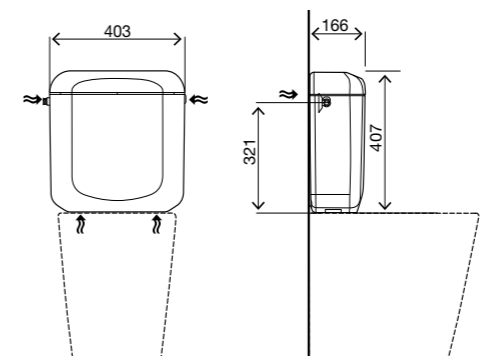

INCLUDES

- Flush pipe Ø50/40;
- Wall fixation accessories;
- Toilet connection rubber seal.

cod. **012220** Medium-low position

ZAFFIRO DD

Close-coupled

SPECIFIC FEATURES

- Dual flush 6/3L (adjustable to 9/4L in the outlet valve);
- Close couple installation;
- Acoustic and anti-condensation internal lining;
- Silent inlet valve;
- Water supply connections three positions;
- Some versions compliant with: KIWA;
- EN 14055 CE marking;
- White PS material;
- 166mm thick.