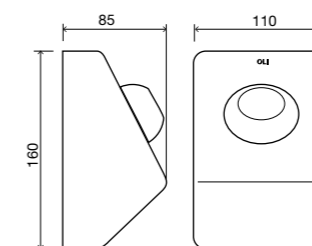

PNEUMATIC ACTUATOR FOOT OPERATED *

Pneumatic flush plate

cod. **605301** Brushed

GENERAL FEATURES

- Stainless steel material;
- Wall installation;
- Single flush;
- Pneumatic actuation;
- An inspection plate should be applied to ensure the access to the cistern;
- Anti-sliding push button;
- Anti-theft;
- 85mm thick.