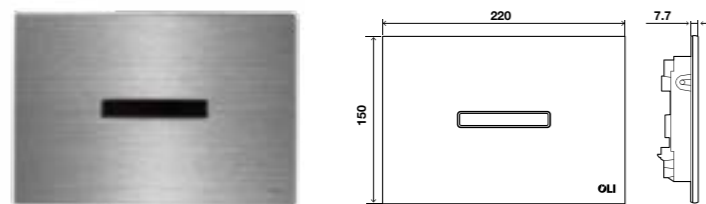

eLINE

Electronic flush plate