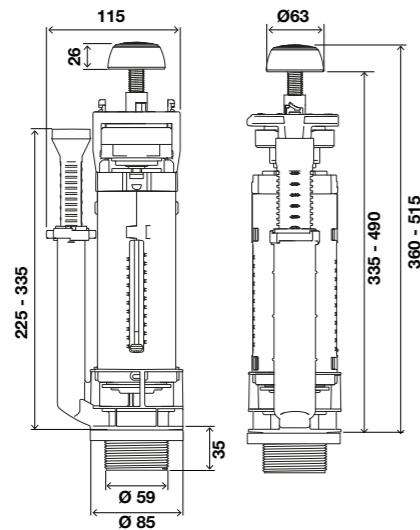

APOLO

Outlet valve

SPECIFIC FEATURES

- Dual flush outlet valve with adjustable half and complete water flush volume;
- Universal top push button position that locks the ceramic lid;
- Lateral overflow pipe, higher and easy adjustment;
- Lock/unlock system at the top, one step;
- Allows the off center of the button in ceramic lid 360° with 10° of inclination for each axis
- Mechanical actuation <20N;
- Efficient flush with high flow rate;
- Damping system – silent operation;
- Easy maintenance (bayonet system);
- Silicone seal;
- Compliant with: Watermark, NF.

INCLUDES

- Ceramic cistern fixation system to the WC toilet;
- WC toilet seal foam (that compensates the ceramic irregularity);
- Self-adjustable chrome push button with rosette for cisterns with lid holes from Ø16 to Ø60mm.

cod. **883098**