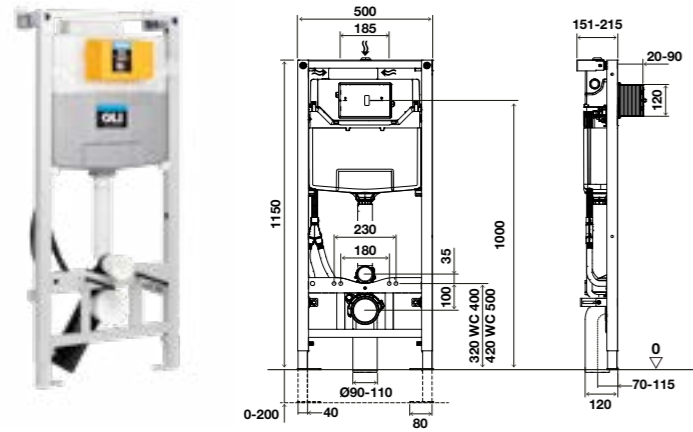

OLI120 PLUS NORDIC

Sanitarblock

NEW

SPECIFIC FEATURES

- Pre-assembled structure for installation in front of masonry wall and finish in light wall, plasterboard or wood walls and technical support rail for light wall;
- Prepared for shower toilet installation;
- Pipe in pipe connection D18-25mm;
- 151mm thick;
- In accordance with the SINTEF standard.