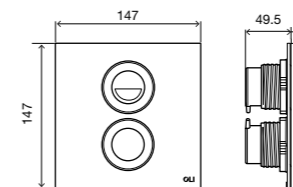

COMBINATION

SM15
Pneumatic flush plate

GENERAL FEATURES

- Designed by Architect Souto de Moura;
- White tempered glass material;
- Installation in the surface wall with 150x150mm tiles;
- Pneumatic actuation;
- Actuation force <20N;
- 5mm thick.