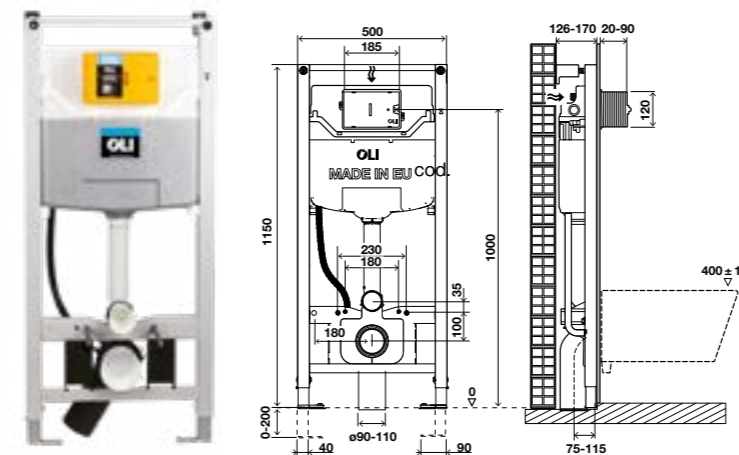

OLI120 PLUS

Sanitarblock NEW

SPECIFIC FEATURES

- Wall-hung toilets up to 660mm long;
- Brick-wall or drywall installation;
- Frame tested for a 400kg load;
- Depth adjustable outlet bend;
- Easy and quick installation with fast fit system;
- Height adjustable from 0 to 200mm;
- One man assembly;
- Shower toilet pre-installation multiple connections;
- 126mm thick.

- cod. **885052** Mechanic Nano
- cod. **885055** Pneumatic Nano
- cod. **880780** Mechanic OLipure Azor
- cod. **878621** Cap AC Azor
- cod. **878846** Cap Hydroboost Azor
- cod. **177305** Electronic Azor
- cod. **177306** Pneumatic Azor
- cod. **099949** Mechanic Azor