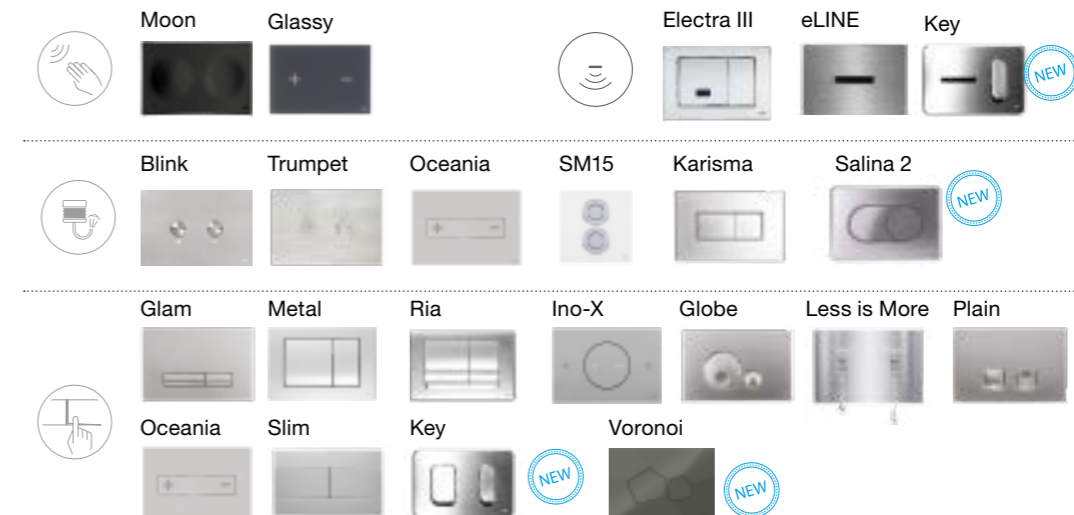

INCLUDES

- Wireless remote control;
- Wall-fixing material and toilet fixing material;
- Inlet and outlet toilet connection;
- Flexible overflow pipe;
- Adaptor Ø90/110.

- cod. **048159** EASY MOVE WC
- cod. **021408** Glass Black
- cod. **021409** Glass White
- cod. **879143** Lift-up support rails

EASY MOVE WC

FAST-FIT SYSTEM
Allows a quick and easy adjustment

FLUSH PLATE
Wide range of flush plates and actuations: mechanical, pneumatic, electronic and no-touch

SUPPORTS UP TO 400KG

INSTALLATION SYSTEM

- Brick-wall, for wall-hung toilets installation
- Drywall, for wall-hung toilets installation

Compatibility
Wide range of flush plates

FINISHES
Tempered glass available in white or black

WIRELESS REMOTE CONTROL