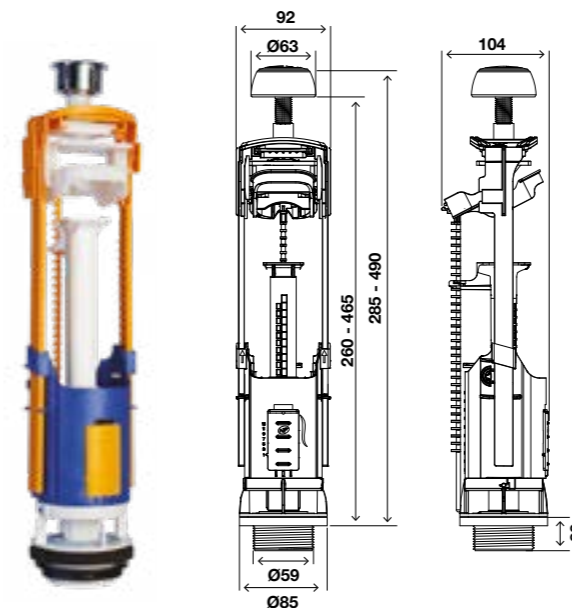

*Batteries not included.

GENERAL FEATURES

- Dual flush outlet valve with adjustable half and complete water flush volume;
- Universal top push button position that locks the ceramic lid;
- Allows the off center of the button on the ceramic lid (25mm on each axis);
- Mechanical actuation <20N;
- Efficient flush with high flow rate;
- Damping system silent operation;
- Adjustable telescopic overflow pipe and adjustable lever height;
- Silicone seal;
- Upon request some versions compliant with: NF, SAI and WATERMARK.