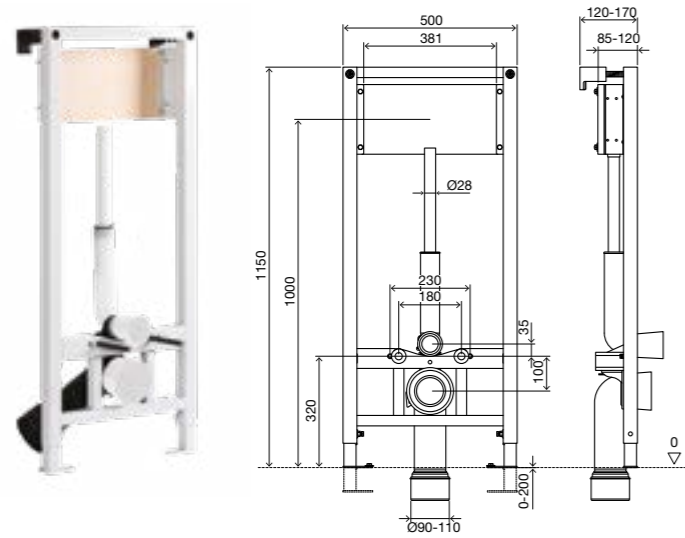

INCLUDES

- Frame fixing material;
- Outlet bend Ø 50/50;
- G 1/2" fitting for tap connection (adjustable);
- 1/2" flexible hose.

cod. 136179

WC FRAME

Flush valve

SPECIFIC FEATURES

- Compatible with wall-hung toilets;
- Brick-wall or drywall installation;
- Easy and quick installation with Fast-Fit system;
- Frame tested with 400kg load;
- Height adjustable from 0 to 200mm;
- Adjustable mounting plate;
- The has to be installed before closing the wall;
- Fluxometer not Included.