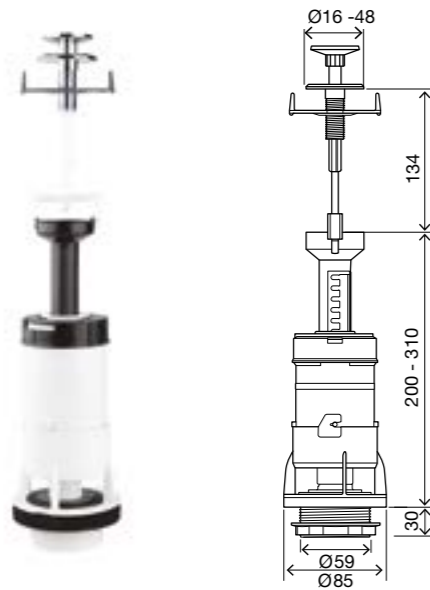

ECO TIRETTE

Outlet valve

GENERAL FEATURES

- Single flush outlet valve;
- Universal top pull button position;
- Mechanical actuation <20N;
- High flow rate flush;
- Adjustable telescopic overflow pipe;
- Easy installation and maintenance;
- EPDM seal.

INCLUDES

- Ceramic cistern fixation system to the WC toilet;
- WC toilet seal foam (that compensates the ceramic irregularity);
- Chrome pull button for cisterns with lid holes from Ø16 to Ø40mm.

- cod. **886387** Box for high ceramic tanks
- cod. **886378** Box