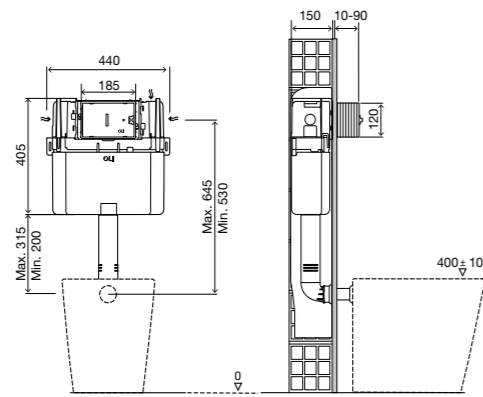

EXPERT PLUS

Direct

SPECIFIC FEATURES

- Compatible with all floor mounted toilets;
- Brick-wall installation;
- Lower/under bench installation possible;
- 150mm thick.

1. cod. **721003** Mechanic Azor
   cod. **721005** Pneumatic Azor