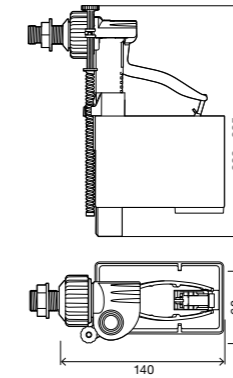

JOLLY UNI

Inlet valve

SPECIFIC FEATURES

- Piston closing system (mechanical);
- Side inlet valve, with 3/8" or 1/2" brass or plastic connection;
- Silent valve, NF class I certified;
- Dynamic pressure functioning range: 0.5 – 10 bar;
- Maximum static pressure: 16 bar;
- Anti-Backflow function;
- Some versions compliant with: NF or KIWA.

1. cod. **560170** 1/2" brass box
   cod. **561460** 3/8" brass box