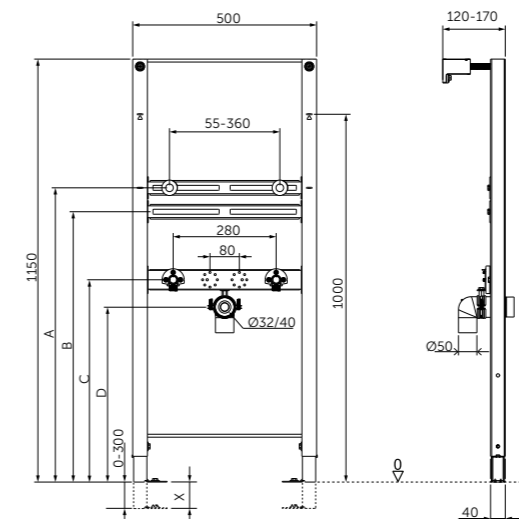

WASHBASIN
Sanitarblock

SPECIFIC FEATURES

- Frame for wall-hung washbasin;
- Brick wall or drywall installation;
- Easy and quick installation with Fast Fit system;
- Height adjustable from 0 to 300mm;
- Fully adjustable mounting plates;
- One man assembly;
- Frame tested for 150kg load;
- 120mm thick.

INCLUDES

- Washbasin fixing material;
- Frame fixing material;
- Outlet bend Ø40mm 32 / 50mm;
- Two G ½ fittings for water connection.

cod. **881857**