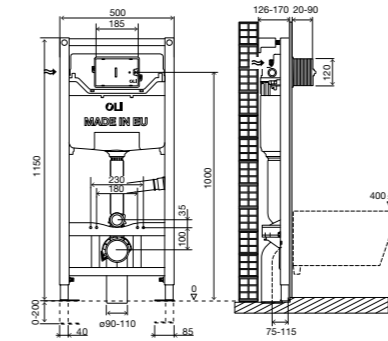

OLI120 PLUS HAPPY AIR

Sanitarblock

SPECIFIC FEATURES

- Wall-hung toilets up to 660mm long;
- Flush pipe for happy air system;
- Brick-wall or drywall installation;
- Frame tested for a 400kg load;
- Depth adjustable outlet bend;
- Easy and quick installation with fast fit system;
- Height adjustable from 0 to 200mm;
- One man assembly;
- 126mm thick.

cod. 883016 Mechanic Azor