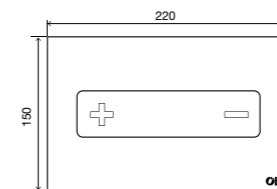

OCEANIA
Mechanical flush plate