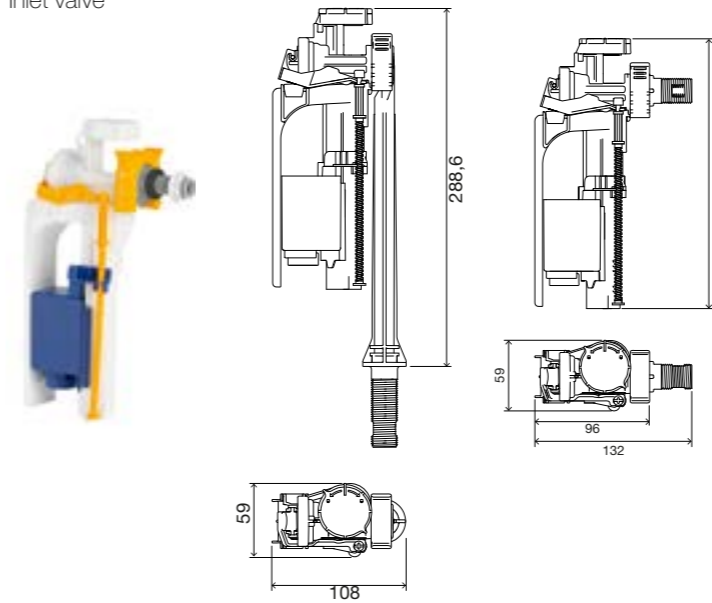

AG104 PLUS

Inlet valve

SPECIFIC FEATURES

- New back flow protection to prevent contamination;
- Compliant with UK standards, WRAS;
- Side or bottom water supply with ½" plastic connection;
- Delayed refilling inlet valve: it starts after the outlet valve is in the closed position;
- Easy maintenance without the need to disconnect from the water connection;
- Counter pressure closing system (hydraulic);
- Dynamic pressure functioning range: 0.1 – 10 bar;
- Maximum static pressure: 16 bar.

- cod. **883099** ½" Plastic bag
- cod. **883103** ½" Plastic bottom bag