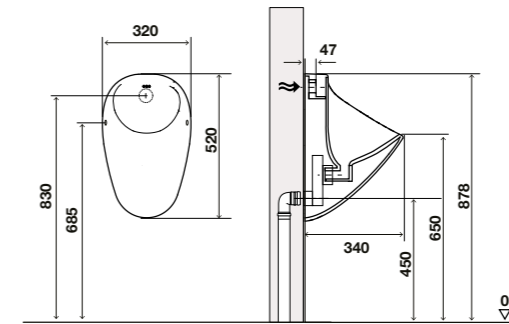

KAI

Wall-mounted urinal

GENERAL FEATURES

- Material: Vitreous China;
- Colour: White or Black;
- Rim-off, rimless design;
- Back supply connection;
- Siphonic Siphon ;
- Fixing type: Semi-visible;
- Shape: Oval;
- CE Marking.

INCLUDES

- Fixing accessories and Siphon .

cod. **RE20100889511** White

cod. **RE20100889512** Black matte