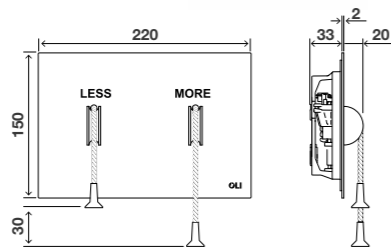

LESS IS MORE

Mechanical flush plate

GENERAL FEATURES

- Design by Architect Alessio Pinto;
- Mechanical actuation;
- Stainless steel material;
- Nylon cords on grey;
- Mechanical actuation;
- Front application;
- Low actuation force <17 N;
- 2mm thick.