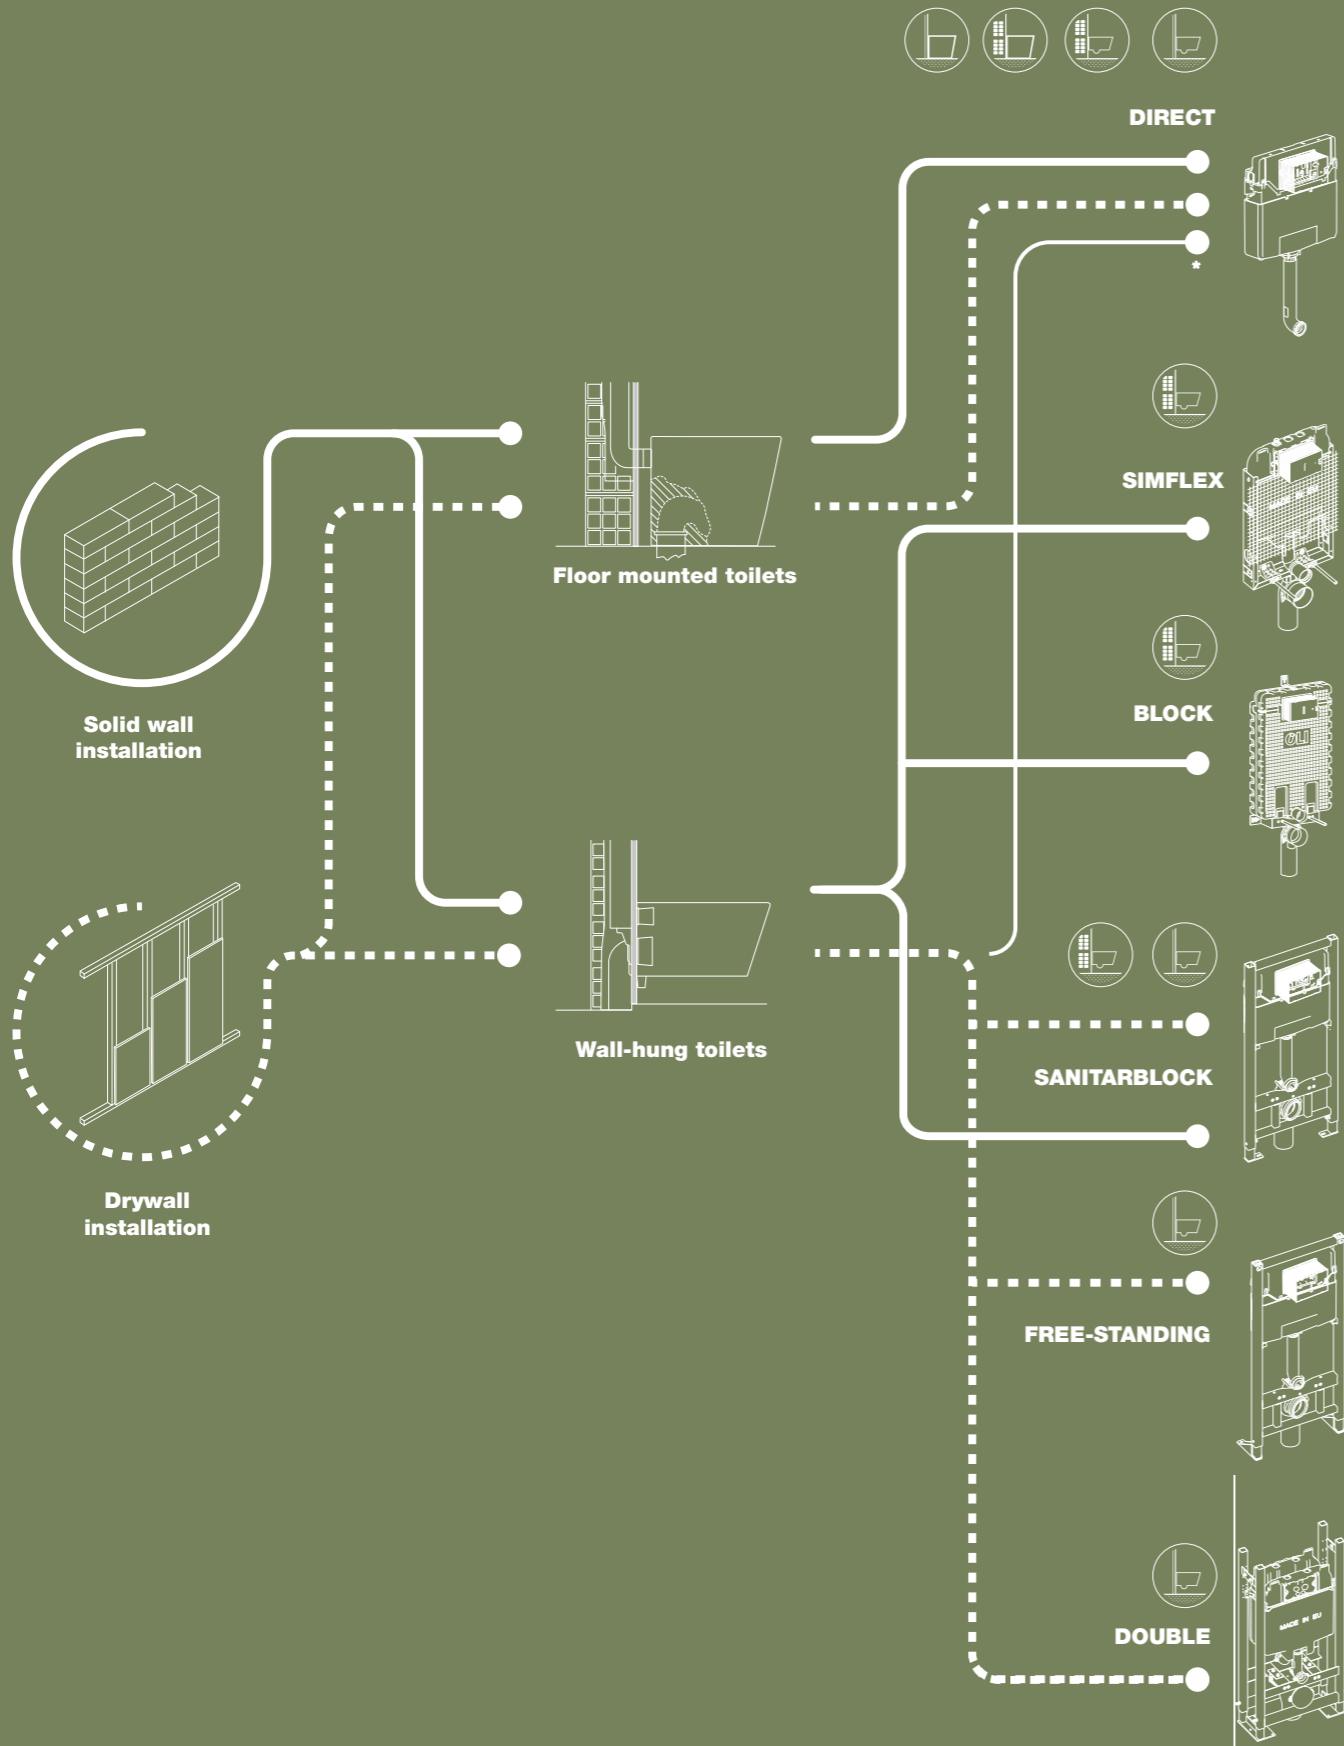

IN-WALL CISTERNS SYSTEMS

NEW

OLI70 PLUS   OLI120 PLUS   OLI74 PLUS   OLI80   EXPERT PLUS   QUADRA PLUS

90mm thickness	126mm thickness	80mm thickness	80mm thickness	150mm thickness	187mm thickness
90mm thickness		80mm thickness	80mm thickness	150mm thickness	
	144mm thickness				
90mm thickness	126mm thickness	90mm thickness	126mm thickness	150mm thickness	187mm thickness
	180mm thickness	180mm thickness		180mm thickness	
	240mm thickness	240mm thickness