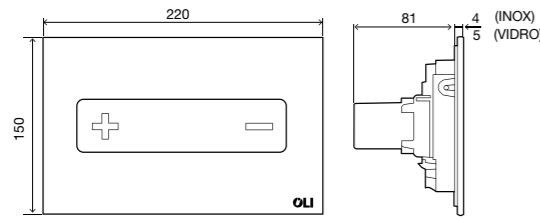

OCEANIA

Pneumatic flush plate

- cod. **054992** Glass Black
- cod. **054989** Glass White
- cod. **054988** Stainless steel Brushed
- cod. **054996** Stainless steel glass Black
- cod. **054993** Stainless steel glass White
- cod. **054998** Stainless steel Polished chrome

GENERAL FEATURES

- Stainless steel or tempered glass material;
- Pneumatic actuation;
- Actuation force < 20 N;
- Tilttable button;
- "Gull wing" opening system;
- Anti-theft;
- Different finishing possibilities and combinations:
- 4mm thick (steel);
- 6mm thick (glass).

Note: Compatible with all in-wall cisterns except OLI80.