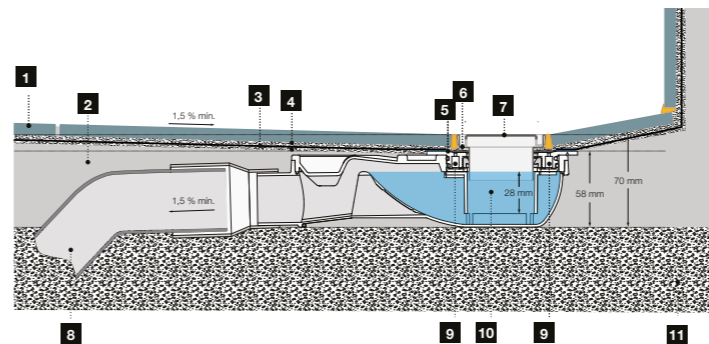

1 Floor	7 Grate
2 Mortar plaster with slope	8 Ø50mm drainage pipe
3 Membrane	9 Secondary drainage
4 C2 cement adhesive	10 Siphon body with water retention
5 Butyl band	11 Slab
6 Linear tray