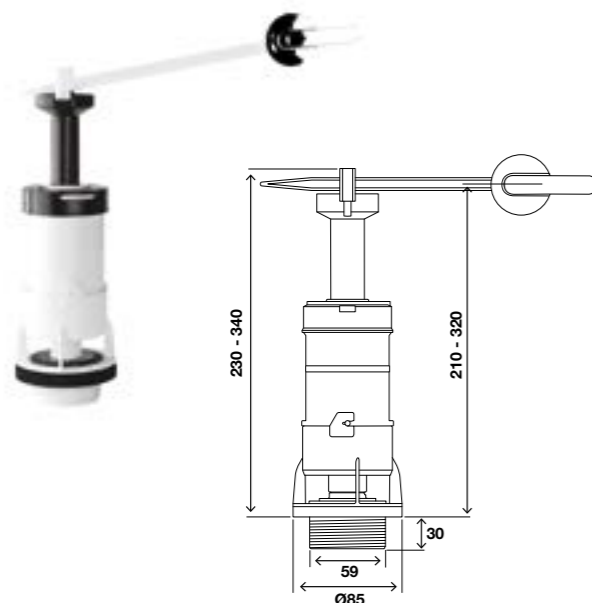

HANDLE

Outlet valve

GENERAL FEATURES

- Single flush outlet valve;
- Universal front handle button position;
- Mechanical actuation <20N;
- High flow rate flush;
- Adjustable telescopic overflow pipe;
- Easy installation and maintenance;
- EPDM seal.

INCLUDES

- Ceramic cistern fixation system to the WC toilet;
- WC toilet seal foam (that compensates the ceramic irregularity);
- Chrome handle button for cisterns with Ø16 hole.

- cod. **886428** box Pilete 43
- cod. **887294** box