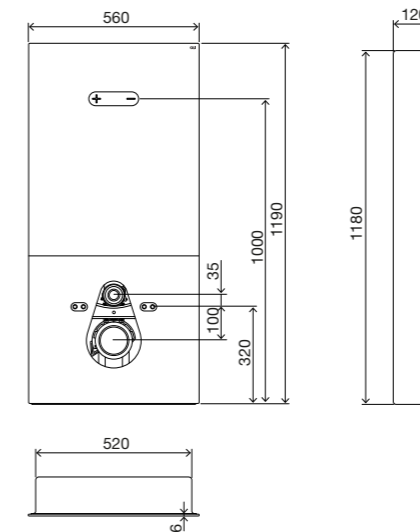

SEAL BOX

Wall-hung

GENERAL FEATURES

- In-wall installation with glass front panel visible;
- Leakage prevention box in ABS and PMMA;
- Dual flush Sanitary Module 6/3L;
- Compatible with all wall-hung toilets;
- Brick-wall and drywall installations;
- Delayed refilling – PLUS technology inlet valve;
- 120mm thick;
- Equipped with OLI74 Plus in-wall cistern;
- Outlet bend and Ø90/110 adaptor;
- Toilet fixing material;
- EN 14055 CE marking.

INCLUDES IN ALL VERSIONS

- Internal frame fixing material;
- Inlet and outlet toilet connection;
- G ½" stop valve;
- Flexible hose ½" / ¾", 250mm.

- cod. **880450** Black button Pneumatic
- cod. **880372** White button Pneumatic