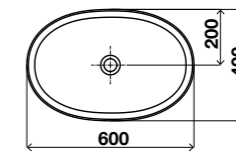

SERENNA NEW