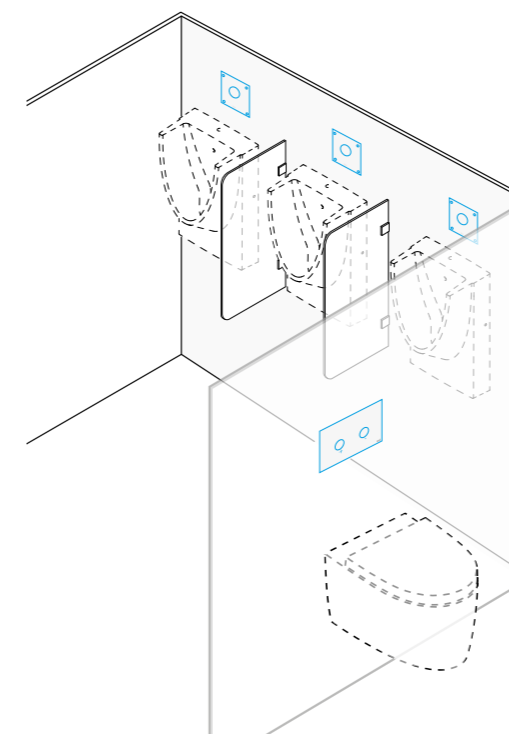

COMBINATION