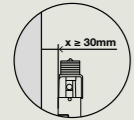

EXPERT PLUS

Complete range

*Note: For top application, ensure a minimum distance between the finished wall and the flush plate of 30mm.

GENERAL FEATURES FOR ALL VERSIONS

- Dual flush 6/3L in-wall cistern (adjustable to 4/2L or 7/3L);
- Top or front actuation/access;
- Cistern made of polypropylene (PP), highly resistant to ambient temperatures;
- Mechanic or pneumatic actuation;
- Upon request some versions compliant with: Sai-Watermark/NF/Belgaqua/KIWAUK/WRAS certification;
- EN 14055 CE marking;
- Brick-wall installation;
- Lower/under bench installation possible;
- Inlet valve with delayed and silent opening PLUS system;
- 150mm thick.

INCLUDES IN ALL VERSIONS

- Wall fixing kit;
- G 1/2" stop valve;
- Inlet and outlet toilet connection;
- Toilet fixing material (when applicable);
- Outlet bend and Ø90/110 adaptor (when applicable);
- Sanitary ware fixing material (when applicable).