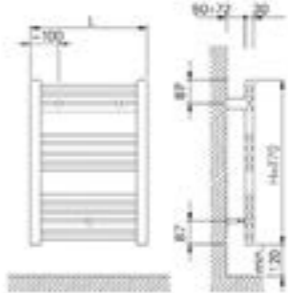

- cod. **KC20000552548** 803X500 White
- cod. **KC20000552549** 1110X500 White
- cod. **KC20000552550** 1420X500 White
- cod. **KC20000552551** 803X500 Chrome
- cod. **KC20000552552** 1110X500 Chrome
- cod. **KC20000552553** 1420X500 Chrome
- cod. **KC20000552554** 803X500 Black
- cod. **KC20000552555** 1110X500 Black
- cod. **KC20000552556** 1420X500 Black