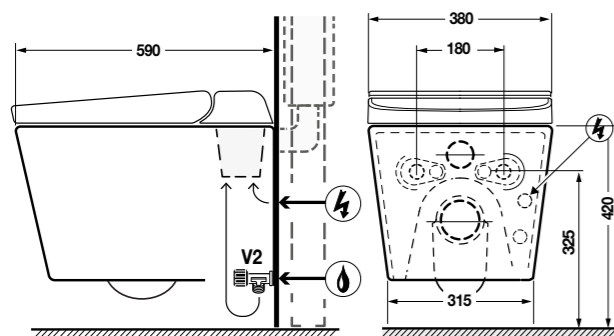

GENERAL FEATURES

- Silent mode;
- Cleaning modes (both genders): 2;
- User's memories: 2;
- Nozzle oscillation;
- Adjustable water pressure;
- Adjustable nozzle position;
- Adjustable water temperature;
- Special functions: Auto | Children;
- Certifications: SVGW, DVGW, RoHS, CE.

- cod. **RB20100888514** White
- cod. **RB20100888515** White Matte
- cod. **RB20100888516** Anthracite Matte
- cod. **RB20100888718** Grey matte
- cod. **RB20100888517** Sand matte
- cod. **RB20100889506** Black matte
- cod. **CM04000886319** Kit washlet Hygea