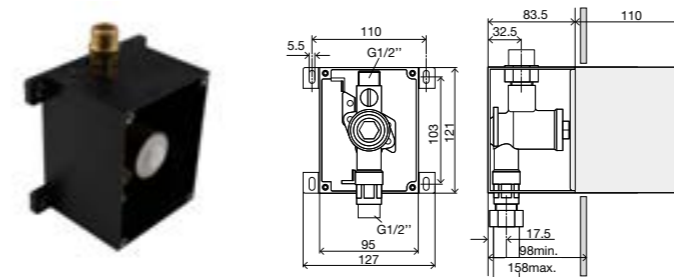

*Note: It is necessary to purchase a cistern with Hydroboost actuation (mechanical cistern + Hydroboost conversion kit).

BLINK Urinal

Mechanical flush plate

GENERAL FEATURES

- Stainless steel flush plate;
- Single flush;
- Mechanically actuated urinal plate for flush valve;
- Anti-theft;
- TORX security screws (+bit);
- The flush valve has to be installed before closing the wall;
- Compatible with URINAL Sanitarblock and OLI120 Double Frame wc/urinal/washbasin;
- 2.5mm thick.