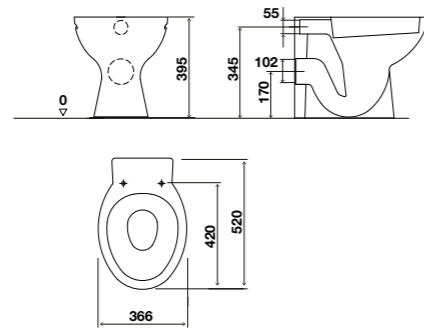

Sewer and water connections
WITH GLAZED FINISH

SEAT COVER WITH CLIPP-OFF
system for perfect cleaning

Tampo robusto com sistema
SOFT-CLOSE SYSTEM

LAGOON
back to wall toilet

GENERAL FEATURES

- Material: Vitreous China;
- Sewer outlet: Horizontal connection to the wall (P-Trap);
- Water inlet and sewer outlet connections with internal glazing;
- Semi-concealed fixation;
- Flush volume: 6L/ 4L;
- CE Marking: EN.