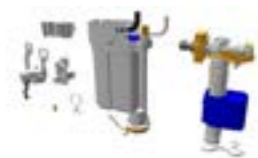

- Pre-installation of the electrical connection is needed;
- Transformer is not supplied;
- Compatible: ELECTRA III flush plate.

COD
077754 Electronic conversion kit

- Compatible with Glam flush plate.

COD
882129 Olipure kit

- Liquid disinfectant for toilet;
- 450ml dosage;
- 6 units per pack.

COD
889944 AMBIWAVE

- Compatible with Simflex frames;
- Fixing accessories included.

COD
886820 Floor support system