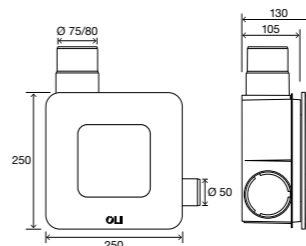

HAPPY AIR PLUS

SPECIFIC FEATURES

- High extraction capacity (100m³/h);
- Removes 30% of odours;
- Removes 70% of condensation;
- Melanine filter – noise reduction;
- 960 Lumen LED that can be turn on independently of the extractor;
- Humidity sensor that can be set to automatically turn on;
- Possible to adjust the operating time after the user switches the switch off (2min-20min);
- Capacity 100m³/h12W 34dB(A);
- Capacity 80m³/h20W 38dB(A).

cod. 887588