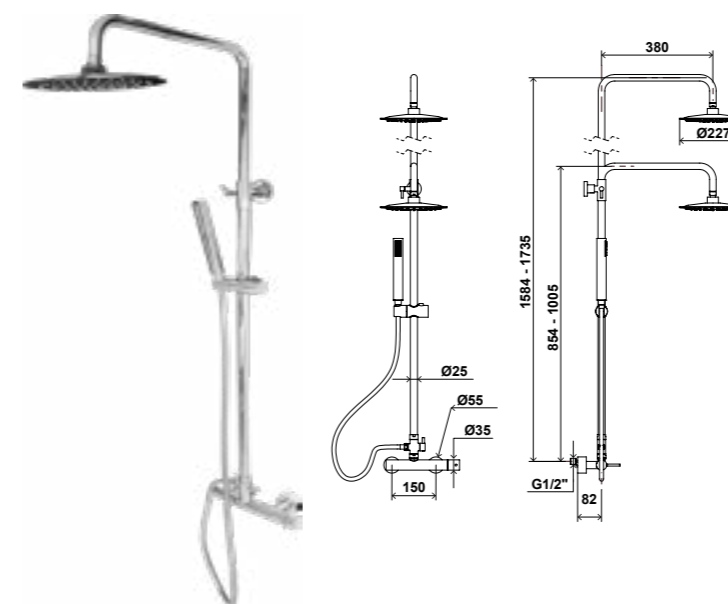

GENERAL FEATURES

- Material: Stainless steel.

INCLUDES

- Integrated arm with circular shower;
- Hand and ceiling shower, with built-in flow regulator;
- Shower holder;
- Flexible hose;
- Integrated inverter;
- Installation accessories.

- cod. **OA10000000080** Polished chrome
- cod. **OA10000000081** Black matte
- cod. **OA10000000348** Gold
- cod. **OA10000000347** White gold
- cod. **OA10000000350** Gun metal
- cod. **OA10000000349** Copper