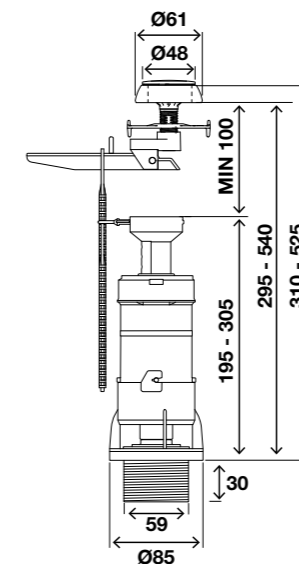

PUSH ECO

Outlet valve

GENERAL FEATURES

- Single flush outlet valve;
- Universal top push button position;
- Mechanical actuation <20N;
- High flow rate flush;
- Adjustable telescopic overflow pipe;
- Easy installation and maintenance;
- EPDM seal.

INCLUDES

- Ceramic cistern fixation system to the WC toilet;
- WC toilet seal foam (that compensates the ceramic irregularity);
- Self-adjustable chrome push button with rosette for cisterns with lid holes from Ø16 to Ø50mm.

* Adaptor only in box version.

cod. **886108** Box
cod. **887290** Bag