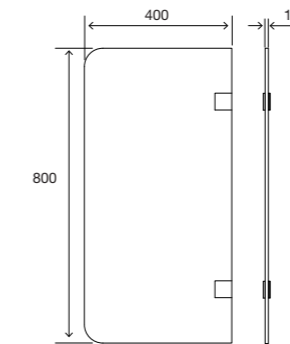

URINAL DIVIDER

SPECIFIC FEATURES

- Frosted glass;
- Tempered Glass 8mm thick;
- Stainless steel fixing accessories;
- Fixation directly to the wall, drywall or Brick-wall;
- Compatible with Easy Structure.

INCLUDES

- Urinal divider fixing material.

cod. 000079