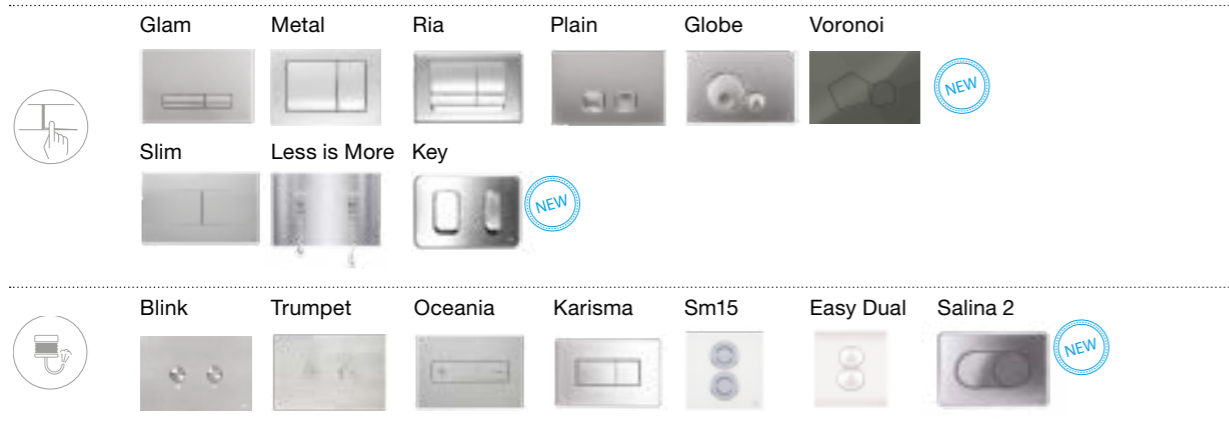

IN-WALL CISTERNS SYSTEMS

NEW

OLI70 PLUS OLI120 PLUS OLI74 PLUS OLI80 EXPERT PLUS QUADRA PLUS

90mm thickness	126mm thickness	80mm thickness	80mm thickness	150mm thickness	187mm thickness
90mm thickness		80mm thickness	80mm thickness	150mm thickness	
	144mm thickness				
90mm thickness	126mm thickness	90mm thickness	126mm thickness	150mm thickness	187mm thickness
	180mm thickness	180mm thickness		180mm thickness	
	240mm thickness	240mm thickness			

OLI70 PLUS

MINIMUM THICKNESS

A slimmer in wall cistern saves you space, just with 9cm deep—sleek and embraced. Modern design, efficiency at installation.

SHOWER TOILET

The OLI70 PLUS in-wall cistern includes pre-installation for a smart toilet and hand shower. The smart toilet and hand shower can be fitted either during the in-wall cistern installation or at a later stage.

MAINTENANCE

Protection plate with levers block for quick and easy maintenance. QR-code to access all technical information.

Compatibility
Wide range of flush plates

OLI70 PLUS NEW

MAINTENANCE
Protection plate with levers block for quick and easy maintenance.