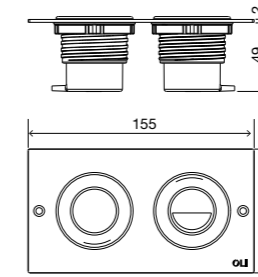

MINI TREND*

Pneumatic flush plate

cod. **605294** Polished chrome

GENERAL FEATURES

- Polished chrome stainless steel material;
- Pneumatic actuation;
- For drywall installations;
- Anti-theft;
- Pneumatic connectors supplied;
- An inspection plate should be applied to ensure the access to the cistern*;
- 2mm thick.