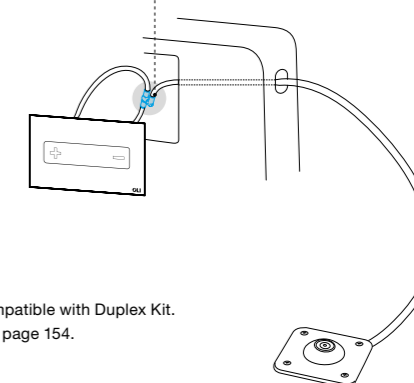

Compatible with Duplex Kit.
See page 154.