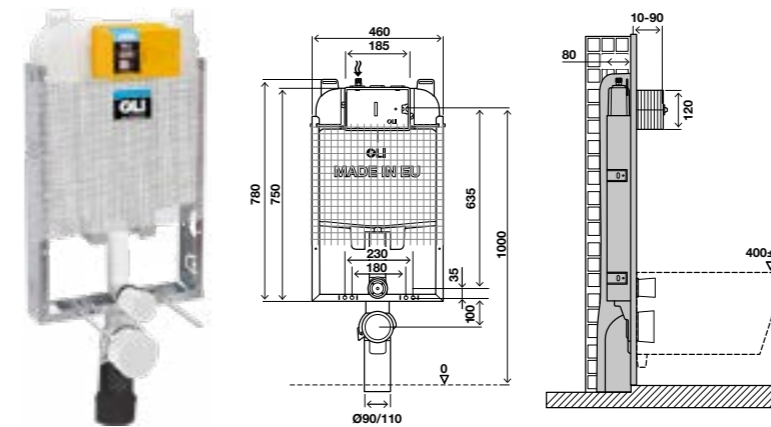

OLI74 PLUS

Simflex

- cod. **885069** Mechanic Nano
- cod. **884228** Pneumatic Nano
- cod. **601901** Mechanic Azor
- cod. **002332** Pneumatic Azor

SPECIFIC FEATURES

- Compatible with all wall-hung toilets;
- Brick-wall installation;
- 80mm thick.