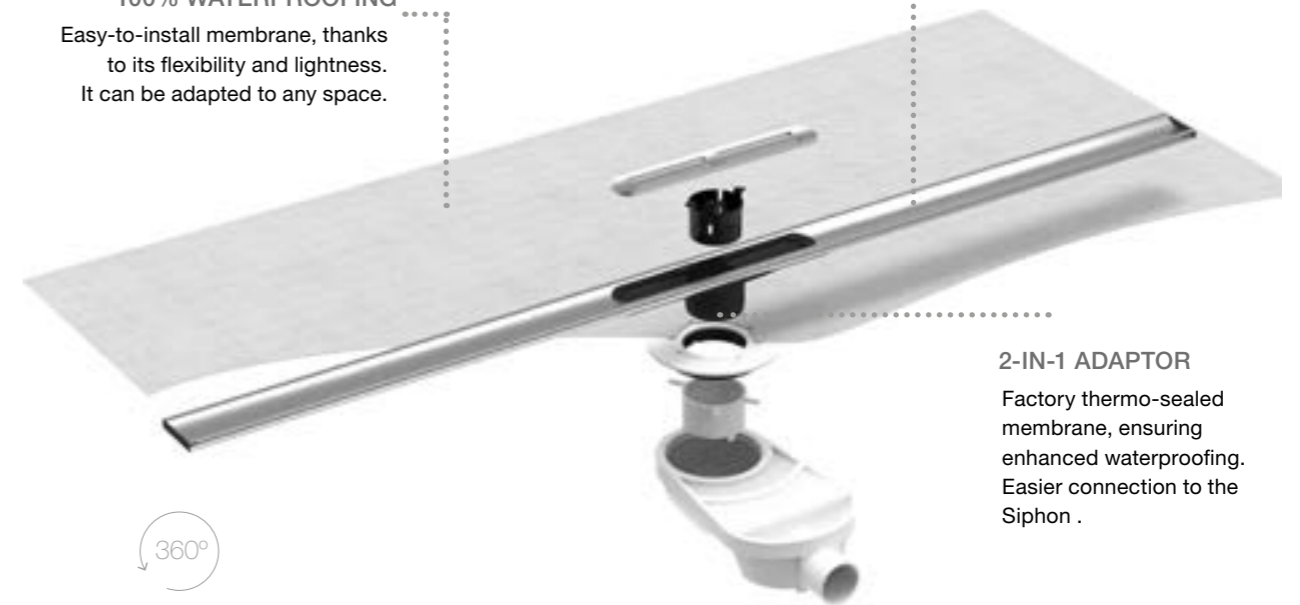

2-IN-1 ADAPTOR

Factory thermo-sealed membrane, ensuring enhanced waterproofing. Easier connection to the Siphon .

360° ADJUSTABLE

ANTI-BACKFLOW

Anti-backflow system and secondary drainage.