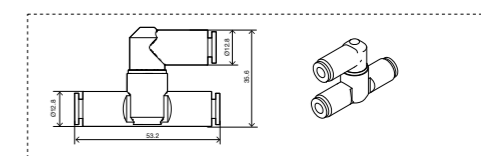

GENERAL FEATURES

- Stainless steel material;
- Floor installation;
- Single flush;
- Pneumatic actuation;
- An inspection plate should be applied to ensure the access to the cistern;
- Anti-sliding push button;
- Anti-theft;
- 35mm thick.

Compatible with Duplex Kit.
See page 154.