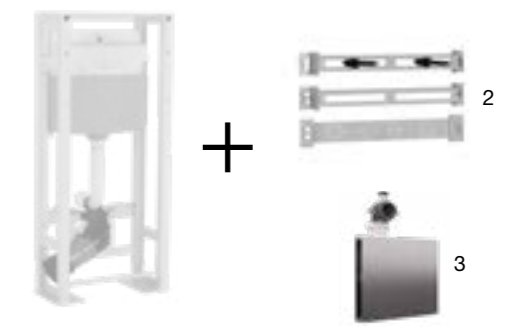

TOILET + WASHBASIN