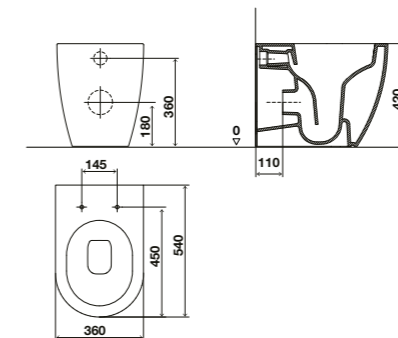

LAKE

back to wall toilet

GENERAL FEATURES

- Material: Vitreous China;
- Rim-Off, no rim;
- Sewer outlet: Horizontal connection to the wall (P-Trap);
- Water inlet and sewer outlet connections with internal glazing;
- Semi-concealed fixation;
- Flush volume: 5L;
- CE Marking.

cod. **RA10100888232** White