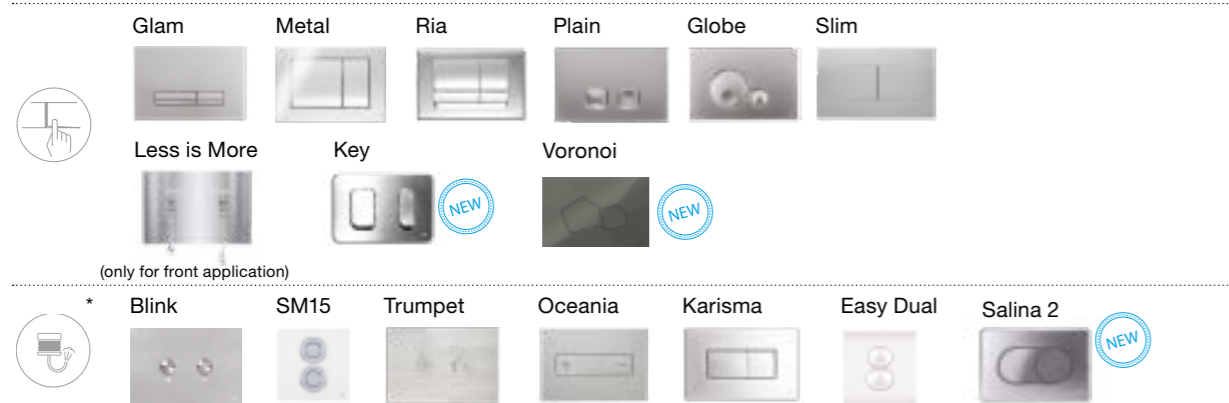

*With the respective transformation kits.

EXPERT PLUS

- **APPLICATION**
  Lower installation and additional top actuation
- **PLUS**
  Saves up to 9l of water per day
- **SILENT VALVE CLASS 1 CERTIFIED**
- **SUPPORTS UP TO 400KG**
- **OUTLET BEND**
  Fine adjustment of the outlet bend
- **HEIGHT ADJUSTABLE**
  in 200mm
- **FLUSH PLATE**
  Wide range of flush plates and actuations: mechanical and pneumatic
- **FLUSH VOLUME**
  Dual flush: 6/3L
  Adjustable to 4/2L or 7/3L
- **OLIPURE**
  Cleans and sanitizes the toilet
- **INSTALLATION SYSTEM**
  - Brick-wall, for floor mounted toilets installation
  - Brick-wall, for wall-hung toilets installation
  - Drywall, for wall-hung toilets installation