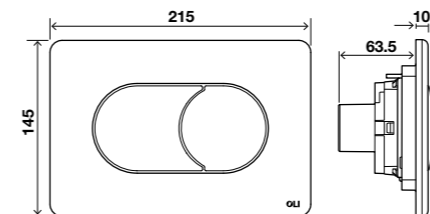

SALINA 2 NEW
Pneumatic flush plate

- cod. **890375** Black Matte
- cod. **890376** White chrome
- cod. **890417** Matte chrome
- cod. **890416** Polished chrome

GENERAL FEATURES

- ABS: high resistance to scratches;
- Pneumatic actuation;
- Actuation force < 20 N;
- 10mm thick.