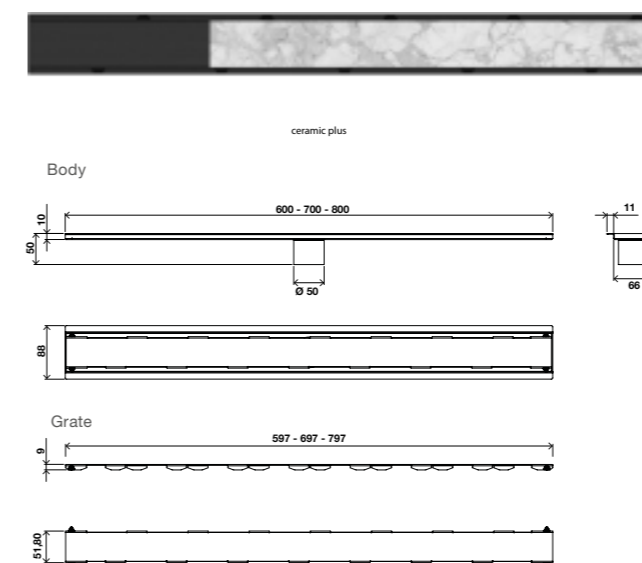

GENERAL FEATURES

- Integrated shower drain with the same floor finish;
- Height adjustable;
- Waterproofing included;
- Ø50mm PVC connection;
- Ideal for people with reduced mobility.

1. Siphon:
2. Dry Siphon , siphonic, in polypropylene (PP);
   - Ø50mm Siphon outlet;
   - Evacuation flow rate 0.4 L/s.

1. KIT INCLUDES:
2. Siphon + Grate;
   - Membrane without adaptor (1.5Mx2M);
   - Butyl roll;
   - Hair filter;
   - 4 support feet.

cod.	OB30000045830	600
cod.	OB30000045831	700
cod.	OB30000045832	800