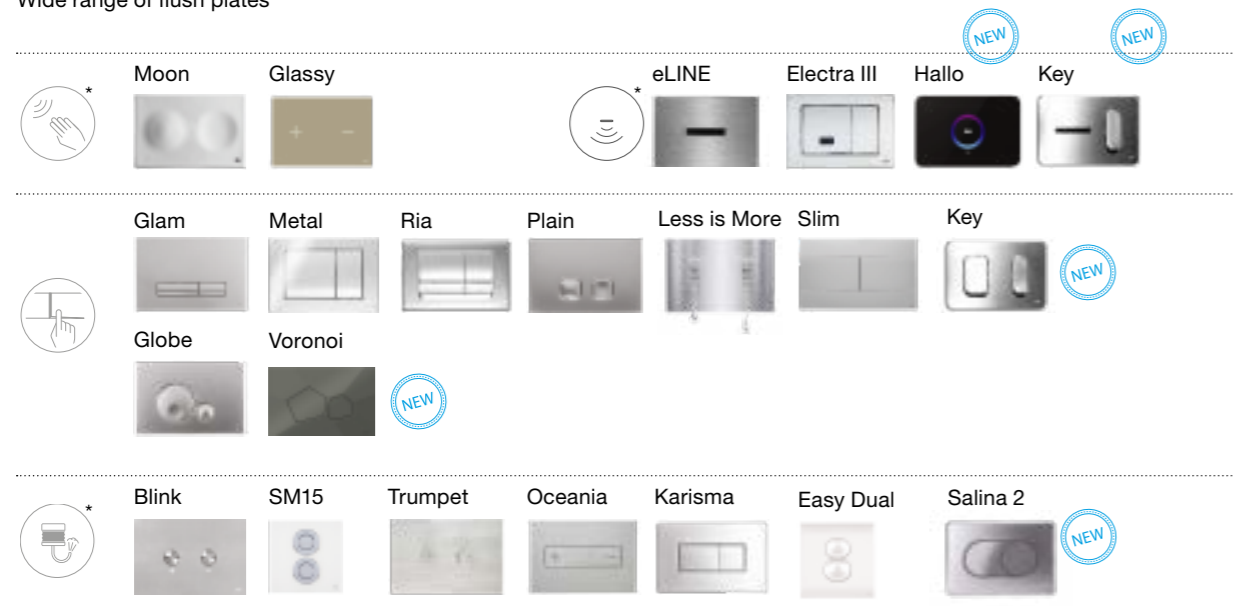

OLI120 PLUS

SHOWER TOILET

Prepared for shower toilet installation. Easy way to choose multiple connections.

BLOCKADE

According to the scenario of construction site, the fixation feet have 3 positions and a metal block to adjust to the intended position.

FIXATION FEET

The fixation feet have a cross drilled to increase the margin of the holes, facilitating the installation.

FAST-FIT

Fast-Fit is a system that provides a fixation to the load bearing walls and allows for a fast and precise levelling of the frame.

RETROFIT

A solution incorporated into the OLI120 PLUS SHT that allows an intelligent seat & cover to be installed after the cistern installation. This system can be used as a water supply for the toilet seat & cover.

SMART TOILET AND HAND SHOWER

The OLI120 PLUS in-wall cistern includes pre-installation for a smart toilet and hand shower. The smart toilet and hand shower can be fitted either during the in-wall cistern installation or at a later stage.

Compatibility
Wide range of flush plates

OLI120 PLUS NEW

MAINTENANCE
Transparent protection plate with levers block for quick and easy maintenance

FAST-FIT SYSTEM

PLUS
Saves up to 9l of water per day

SILENT VALVE CLASS 1 CERTIFIED

SHOWER TOILET
Prepared for shower toilet installation

OUTLET BEND
Fine adjustment of the outlet bend

HEIGHT ADJUSTABLE
in 200mm

SUPPORTS UP TO 400KG

FLUSH PLATE
Wide range of flush plates and actuations: mechanical, pneumatic, electronic and No-Touch

FLUSH VOLUME
Dual flush: 6/3L
Adjustable to 4/2l or 7/3L

OLIPURE
Cleans and sanitizes the toilet

INSTALLATION SYSTEM

- Brick-wall, for floor mounted toilets installation
- Brick-wall, for wall-hung toilets installation
- Drywall, for wall-hung toilets installation

ONE MAN ASSEMBLY
Foot locking system