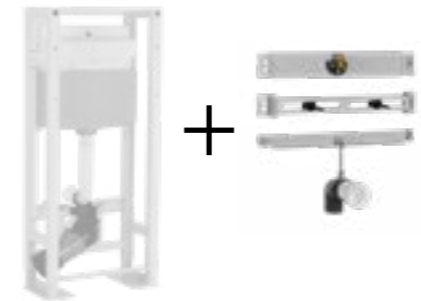

cod. 887588

OLI120 DOUBLE FRAME

WC | URINAL/WASHBASIN

SPECIFIC FEATURES

- Frame with cistern and urinal or washbasin installed back-to-back;
- Freestanding double frame;
- Wall-hung toilets up to 660mm long
- Drywall installation;
- Frame tested for a 400kg load;
- Height adjustable from 0 to 200mm;
- 240 mm thick.

cod. **882618** Azor

MORE BATHROOMS IN THE SAME SPACE.

TOILET + WAHSBASIN WITH WALL MOUNTED TAP

TOILET + WASHBASIN

TOILET + URINAL

TOILET + URINAL WITH FLUXOMETER

WALL TAP/CONCEALED FLUSH VALVE

- Compatible with all taps and urinal concealed flush valve;
- Adjustable mounting wood panel;
- Fixing material.