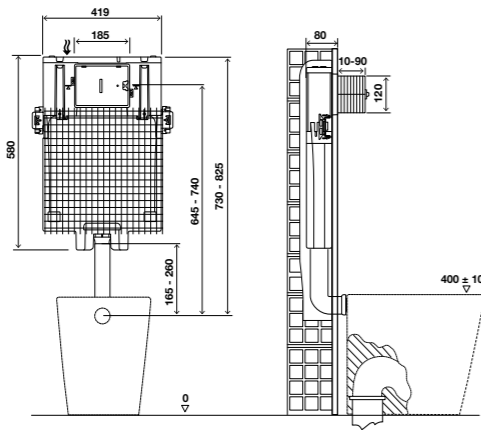

OLI80
Direct

SPECIFIC FEATURES

- Compatible with all floor mounted toilets;
- Flexible pipe height 430 to 840mm;
- Brick-wall installation;
- 80mm thick.

cod. 885070 Mechanic Nano