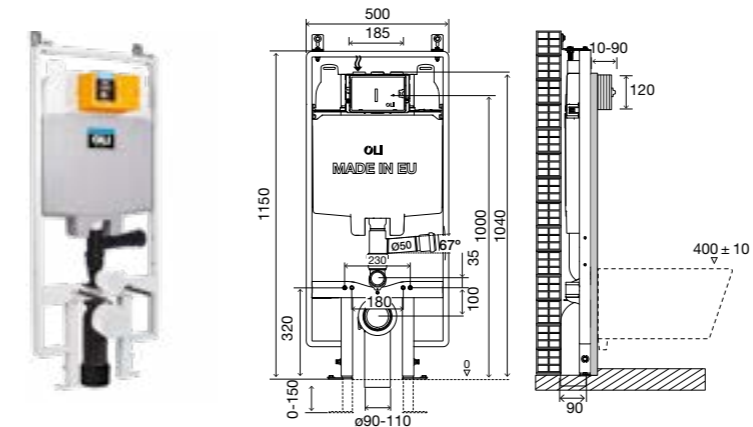

OLI74 PLUS HAPPY AIR

S90 Sanitarblock

cod. 881821 Azor

SPECIFIC FEATURES

- Compatible with all wall-hung toilets;
- Flush pipe for happy air system;
- Brick-wall or drywall installation;
- Frame tested for a 400kg load;
- Depth adjustable outlet bend;
- Height adjustable from 0 to 150mm;
- 90mm thick.