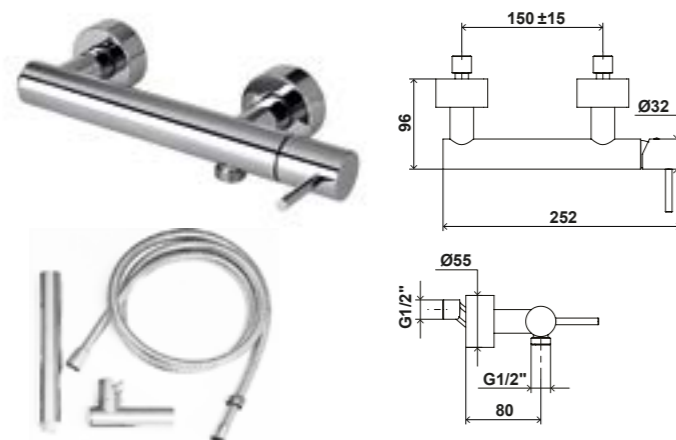

GENERAL FEATURES

- Brass body;
- Ø25mm standard cartridge;
- Flexible hose in stainless steel;
- Hand shower and holder in ABS with flow regulator.

INCLUDES

- Installation accessories;
- Hand shower and holder.

- cod. **OA10000000307** Polished chrome
- cod. **OA10000000072** Black matte