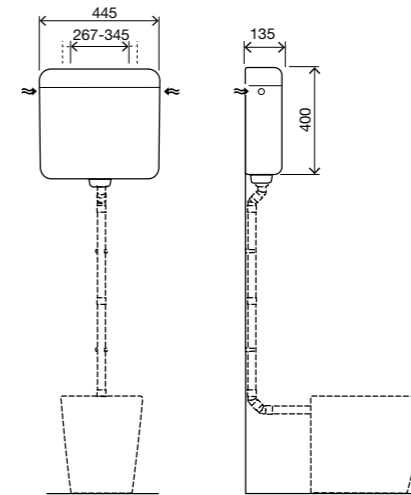

SPECIFIC FEATURES

- High level exposed tank with single flush 9L (adjustable to 6L in the inlet valve);
- Actuation in the Lid push button or pneumatic button (pneumatic push buttons page 142);
- High/Medium/low level installation;
- Acoustic and anti-condensation internal lining;
- Silent inlet valve;
- 135mm thick;
- Adjustable wall fixation system;
- Water supply connections Three positions;
- EN 14055 CE marking;
- White PS material.

INCLUDES

- Wall fixation accessories.

cod. **413781** High position