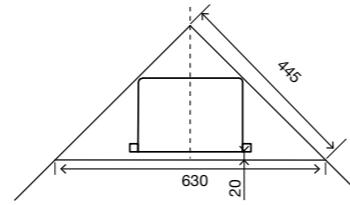

QUADRA PLUS

FAST-FIT
Fast-Fit is a system that provides a fixation to the load bearing walls and allows for a fast and precise levelling of the frame.

REDUCED DIMENSIONS
Quadra Plus, thanks to its 300mm reduced width, fits in all bathrooms.