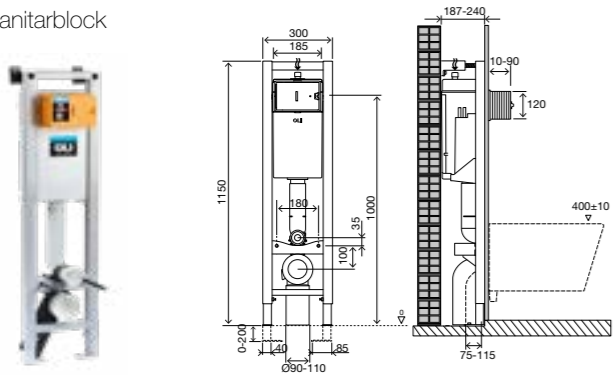

QUADRA PLUS

Sanitarblock

SPECIFIC FEATURES

- Compatible with wall-hung toilets with a 180mm fixation length;
- Brick-wall or drywall installation;
- Frame tested for a 400kg load;
- Easy and quick installation with Fast-Fit system;
- Depth adjustable outlet bend;
- Height adjustable from 0 to 200mm;
- 300mm reduced width;
- 187mm thick.

cod. **885060** Mechanic Nano
cod. **885058** Pneumatic Nano
cod. **135974** Mechanic Azor
cod. **141945** Pneumatic Azor