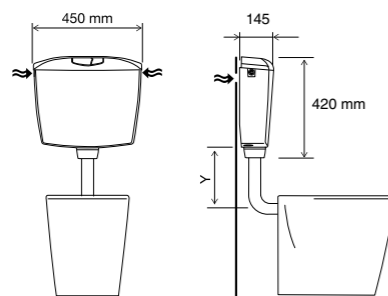

SMERALDO

Medium-low Position

Y
Ø40 MIN 90 MAX 332

SPECIFIC FEATURES

- Dual flush 6/3L;
- Medium/low level installation;
- Acoustic and anti-condensation internal lining;
- Silent inlet valve;
- Adjustable wall fixation system;
- Water supply connections three positions;
- EN 14055 CE marking;
- White PS material;
- 145mm thick;
- 1/2" plastic connection.

INCLUDES

- Flush pipe Ø50/40;
- Wall fixation accessories;
- Toilet connection rubber seal.

cod. **012220** Medium-low position