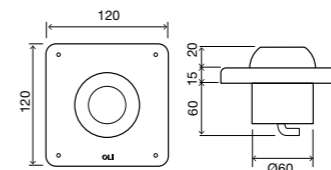

PNEUMATIC ACTUATOR FOOT OPERATED *

Pneumatic flush plate