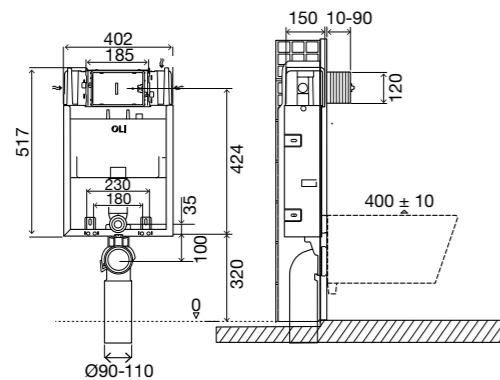

EXPERT PLUS

Simflex 820

SPECIFIC FEATURES

- Compatible with all wall-hung toilets;
- Brick-wall installation;
- Lower/under bench installation possible;
- 150mm thick.

1. cod. **076456** Mechanic Azor
   cod. **141960** Pneumatic Azor