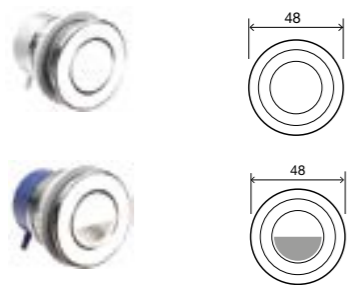

SPHERA*

Pneumatic flush plate