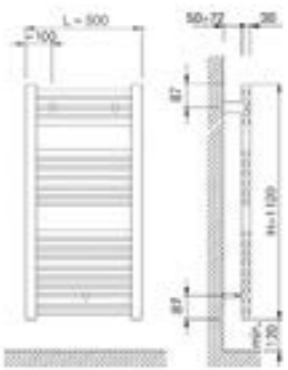

- cod. **KC20000552548** 803X500 White
- cod. **KC20000552549** 1110X500 White
- cod. **KC20000552550** 1420X500 White
- cod. **KC20000552551** 803X500 Chrome
- cod. **KC20000552552** 1110X500 Chrome
- cod. **KC20000552553** 1420X500 Chrome
- cod. **KC20000552554** 803X500 Black
- cod. **KC20000552555** 1110X500 Black
- cod. **KC20000552556** 1420X500 Black