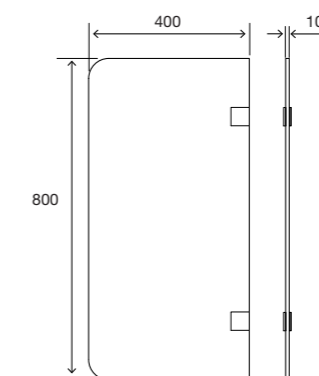

URINAL DIVIDER

GENERAL FEATURES

- Frosted and tempered glass 8mm thick;
- Stainless steel fixing accessories;
- Application/Direct Fixation to the wall, drywall or thin wall/plasterboard;
- Compatible with the Easy structure.

INCLUDES

- Installation accessories.

cod. **OC10000000079** Frosted glass