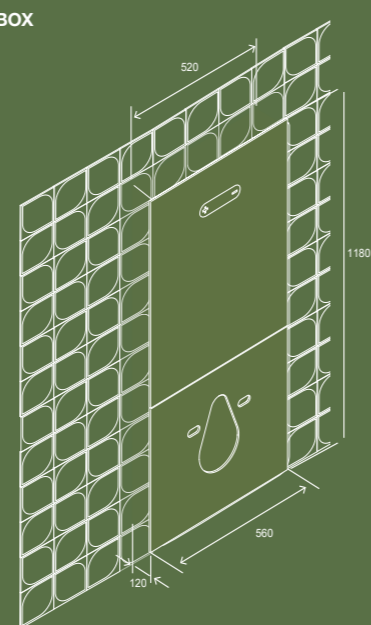

SEAL BOX

* X = 108mm for floor-mounted or wall-hung version;
190mm for free-standing version.

A BATHROOM FOR EVERYONE

WITH EASY MOVE SOLUTIONS

Committed to developing a safe and comfortable bathroom for all, OLI has several solutions designed for people with reduced mobility, the elderly and children. The Easy Move range was developed to facilitate the day-to-day at home, and in spaces like nursing homes, hospitals, shopping centers or airports.