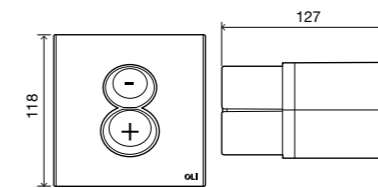

EASY DUAL

Pneumatic flush plate