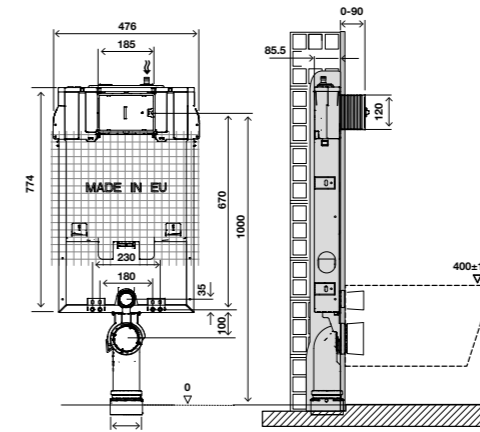

OLI70 PLUS NEW
Simflex

SPECIFIC FEATURES

- Compatible with all wall-hung toilets (6/3 litres version);
- Brick-wall installation;
- 90mm thick.

cod. **885882** Mechanic
cod. **889577** Pneumatic