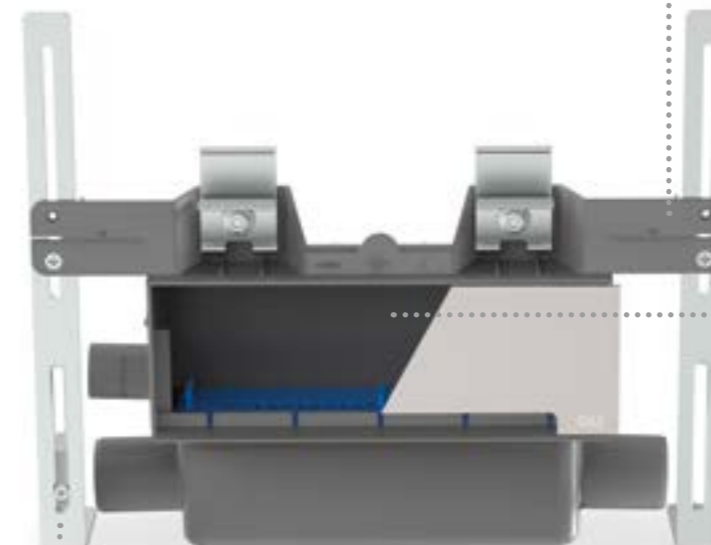

INCLUDES:

- Siphon + body + grate;
- Membrane;
- Hair filter;
- Body;
- Grate.

cod. **OB3000000201** 30 Matte

OLIFILO X-WALL

IDEAL FOR PEOPLE WITH REDUCED MOBILITY

ABS SIPHON
For better adhesion to the pre-mounted waterproof membrane.