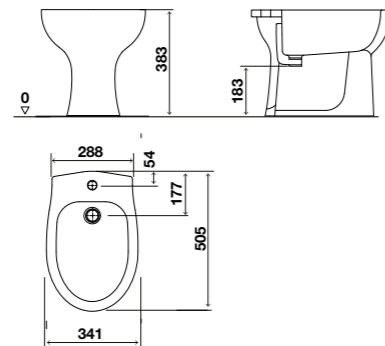

LAGOON
Back to wall bidet

GENERAL FEATURES

- Material: Vitreous China;
- Semi-concealed fixation.

cod. **RC10300888240** White

COMPATIBILITY
URINAL / FRAMES / FLUSH PLATE

	URINAL FRAME	OLI120 PLUS WC / URINAL	CONCEALED PRE-INSTALLATION	EASY STRUCTURE
KAI 	●	●		
URINAL DIVIDER 				● 000079 Ceramic white
CERAMIC DIVIDER 				● 889764 Ceramic white ● 889765 Ceramic black
BLINK URINAL 	●	●	● 882264	
GLOBE URINAL 	●	●	● 878822 Gold plated ● 878819 Matte chrome ● 878818 Polished chrome ● 878466 White ● 885580 White Antibacterial	
EAQUA URINAL AC AND BATTERY 			● 879120 eAQUA URINAL Inox AC ● 879119 eAQUA URINAL Inox BATT