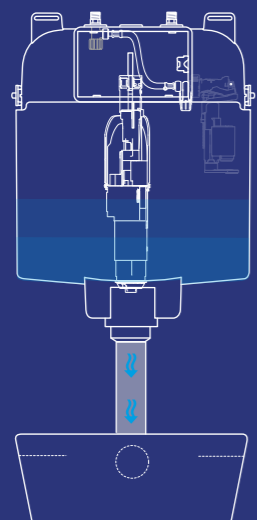

4/2 L

The combination of a 4-litre (full flush) and 2-litre (half flush) flush tank and an efficient and suitable toilet for this purpose results in immediate water savings.