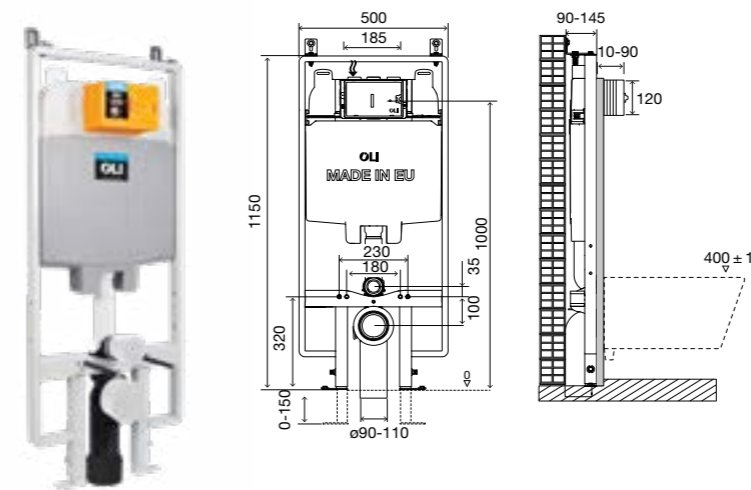

OLI74 PLUS

S90 Sanitarblock

SPECIFIC FEATURES

- Compatible with all wall-hung toilets;
- Brick-wall or drywall installation;
- Easy and quick installation;
- Depth adjustable outlet bend;
- Height adjustable from 0 to 150mm;
- Option kit to adjust until 300mm;
- 90mm thick.