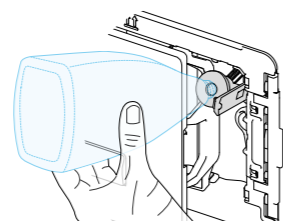

- cod. **139181** Black soft-touch OLIpure
- cod. **139180** Matte chrome OLIpure
- cod. **139179** Polished chrome OLIpure
- cod. **139178** White OLIpure Antibacterial