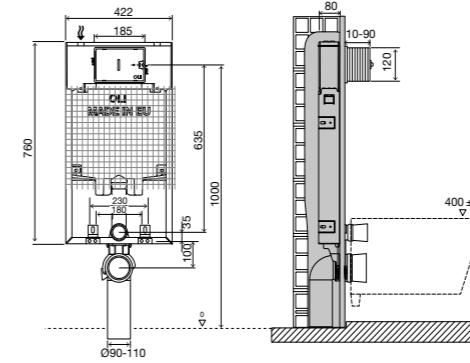

OLI80
Simflex

SPECIFIC FEATURES

- Compatible with all wall-hung toilets;
- Brick-wall installation;
- Outlet bend 90°;
- 80mm thick.

cod. 885110 Mechanic Nano
cod. 600251 Mechanic Azor