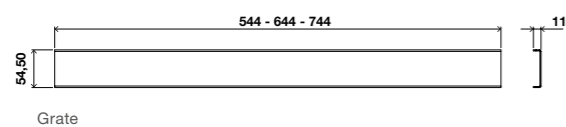

OLIFILO STANDARD

550-650-750