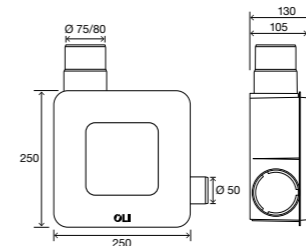

HAPPY AIR

SPECIFIC FEATURES

- High extraction capacity (80m³/h);
- Removes 30% of odours;
- Removes 70% of condensation;
- Melanine filter – noise reduction;
- Turns off as soon as the client turns off the switch;
- 220V/50Hz;
- Capacity 65m³/h22W 31dB(A);
- Capacity 80m³/h29W 35dB(A).

cod. 887583