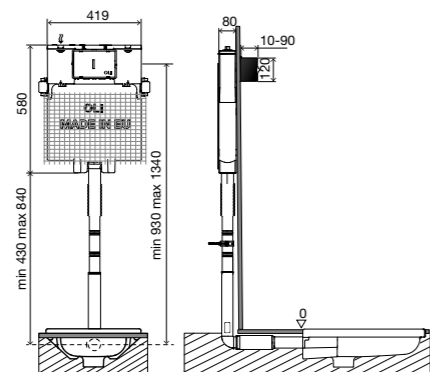

OLI80
Squat pan

SPECIFIC FEATURES

- Compatible with all toilet at floor level or floor mounted;
- Flexible pipe height 430 to 840mm;
- Brick-wall installation;
- 80mm thick.

cod. 045058 Mechanic Nano