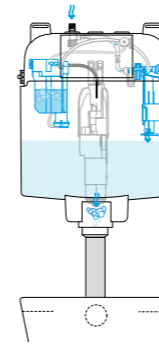

OLI74 PLUS

OLIpure range

It is compatible with disinfectant liquids* available on the market and has a storage capacity of 450ml.

OLIpure is available in the OLI74 range and allows for an upgrade only on OLI120 Plus and Expert Plus products already installed with a separately sold kit.

cod. **880784** Mechanic OLIpure Sanitarblock S90 Azor

SPECIFIC FEATURES

- General Features of the OLI74 PLUS cistern or installation type on page 72;
- Mechanical flush plate;
- Internal hygienic system;
- 3/8" brass side tap.