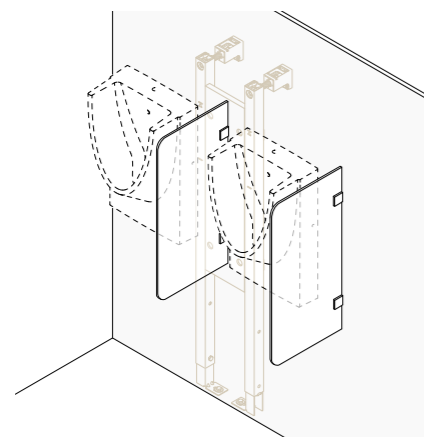

WC FRAME

Flush valve

SPECIFIC FEATURES

- Compatible with wall-hung toilets;
- Brick-wall or drywall installation;
- Easy and quick installation with Fast-Fit system;
- Frame tested with 400kg load;
- Height adjustable from 0 to 200mm;
- Adjustable mounting plate;
- The has to be installed before closing the wall;
- Fluxometer not Included.

INCLUDES

- Toilet fixing material;
- Frame fixing material;
- Inlet and outlet toilet connection;
- Outlet bend and Ø90/110 adaptor.

cod. 880462

ECO WC/BIDET

SPECIFIC FEATURES

- Frame for wall-hung toilet or bidet;
- Brick-wall installation;
- Galvanized frame;
- Adjustable in width.

INCLUDES

- Toilet/bidet fixing material;
- Frame fixing material.

cod. 883176

EASY

Sanitarblock

SPECIFIC FEATURES

- Frame for wall-hung urinal dividers;
- Brick-wall or drywall installation;
- Easy and quick installation with Fast-Fit system;
- Adjustable height from 0 to 200mm;
- Reinforced wood panel;
- One man assembly.

INCLUDES

- Frame fixing material.

cod. 032714

BIDET

Simflex

SPECIFIC FEATURES

- Frame for wall-hung toilet;
- Brick-wall installation;
- Galvanized frame;
- Adjustable attachment plate;
- 80mm thick.

INCLUDES

- Bidet fixing material;
- Frame fixing material;
- Outlet bend and Ø40/32-50.

cod. 610010