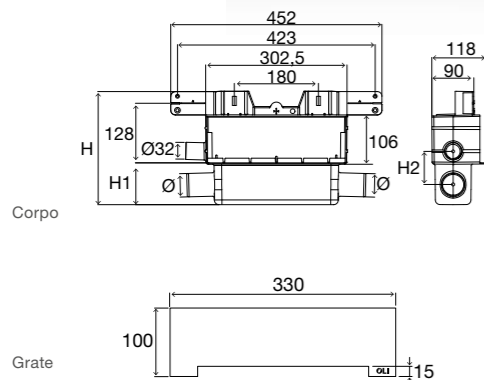

INCLUDES:

- Siphon + body + grate;
- Membrane;
- Hair filter;
- Body;
- Grate.

cod. **OB3000000201** 30 Matte

OLIFILO X-WALL

IDEAL FOR PEOPLE WITH REDUCED MOBILITY

ABS SIPHON
For better adhesion to the pre-mounted waterproof membrane.