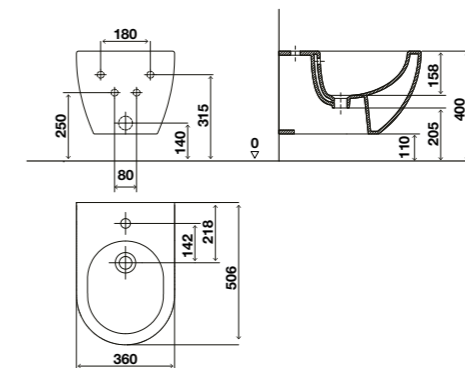

LAKE

White wall-hung bidet

GENERAL FEATURES

- Material: Vitreous China;
- Shape: Round;
- Concealed fixation;
- CE Marking.

- cod. **RC2010088241** White
- cod. **RC2010088243** Black