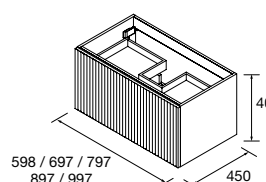

M modular E-05 5

PUXADOR FIBI

	Inox	Brushed gold	Brushed black	€
126	103336	103335	103334	18

PUXADOR BAO

	Brushed gold	Matt white	Matt black	€
120	102265	102263	102264	14

MÓVEL SUSPENSO BIBA COM 1 GAVETA + 1 GAVETA INTERIOR