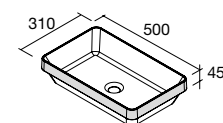

MAEL
Solid surface

	Matt white	€		Matt black	€
500	97654	265	97655	286