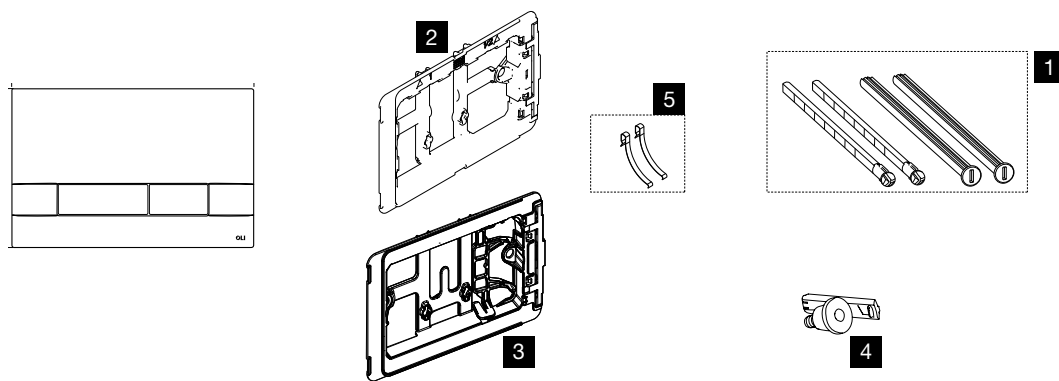

NARROW

NR.	CODE	DESCRIPTION	QT. CODE
1	131989	FLUSH PLATE ACTUATION AND FIXATION SCREWS	4
2	069205	COUNTER PLATE	1
3	181715	COUNTER PLATE OLIPURE	1
4	181716	OLIPURE NOZZLE	1
5	011986	SPRINGS	10