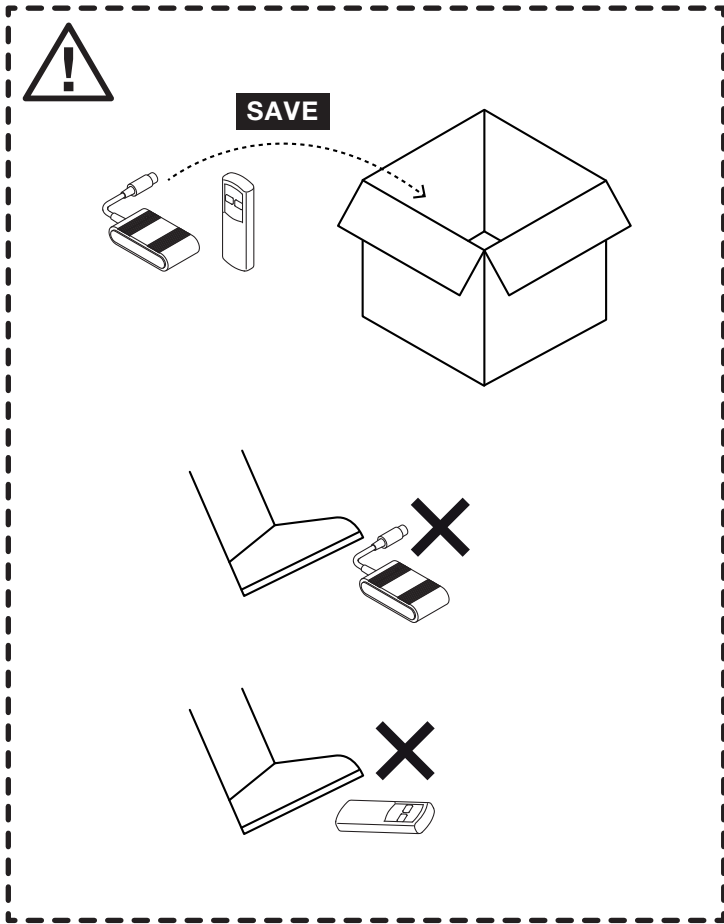

EASY MOVE

WASHBASIN

(dimensions in millimeters)

3.1

4

5

6

8