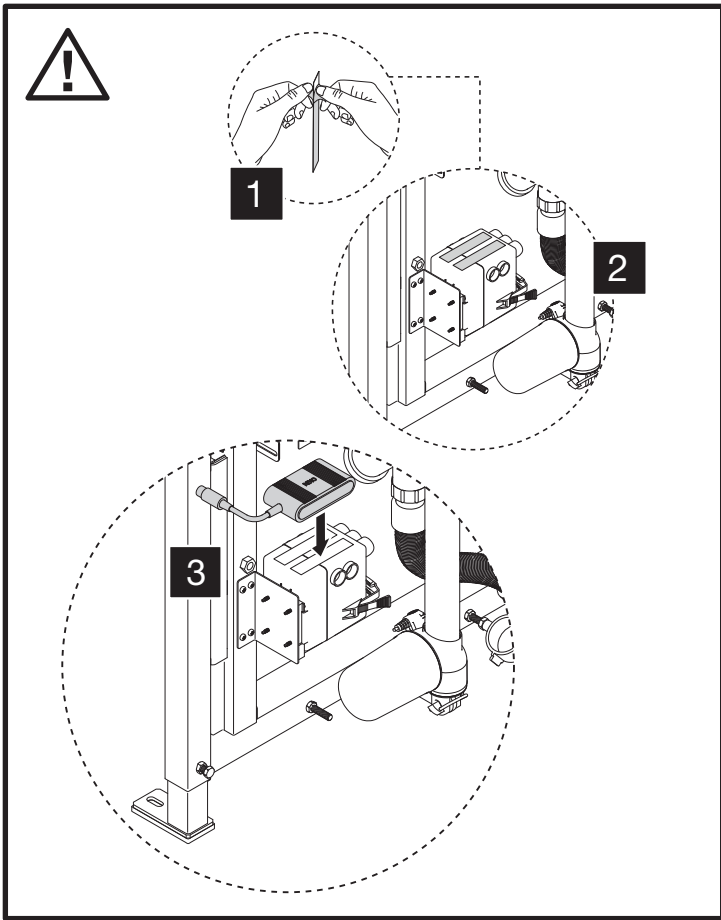

EASY MOVE

WASHBASIN

(dimensions in millimeters)

3.1

4

5

6

8