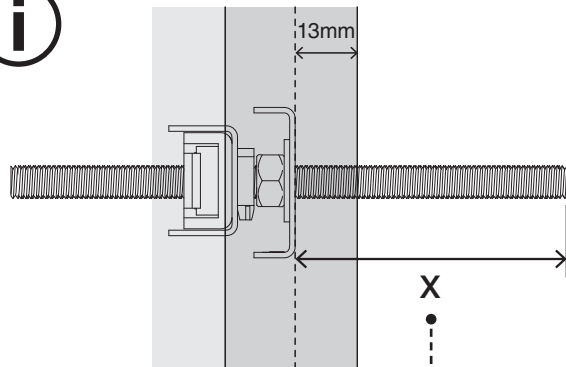

EASY MOVE

WASHBASIN

(dimensions in millimeters)

3.1

4

5

6

8

i

9

x8

11

12

13