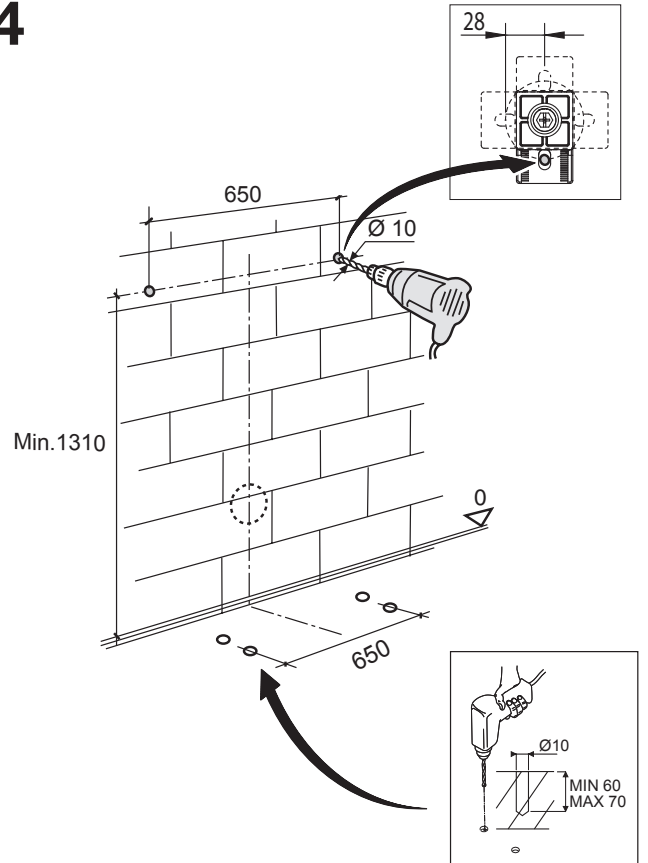

EASY MOVE

WASHBASIN

(dimensions in millimeters)

3.1

4

5

6

8

i

9

x8

11

12

13