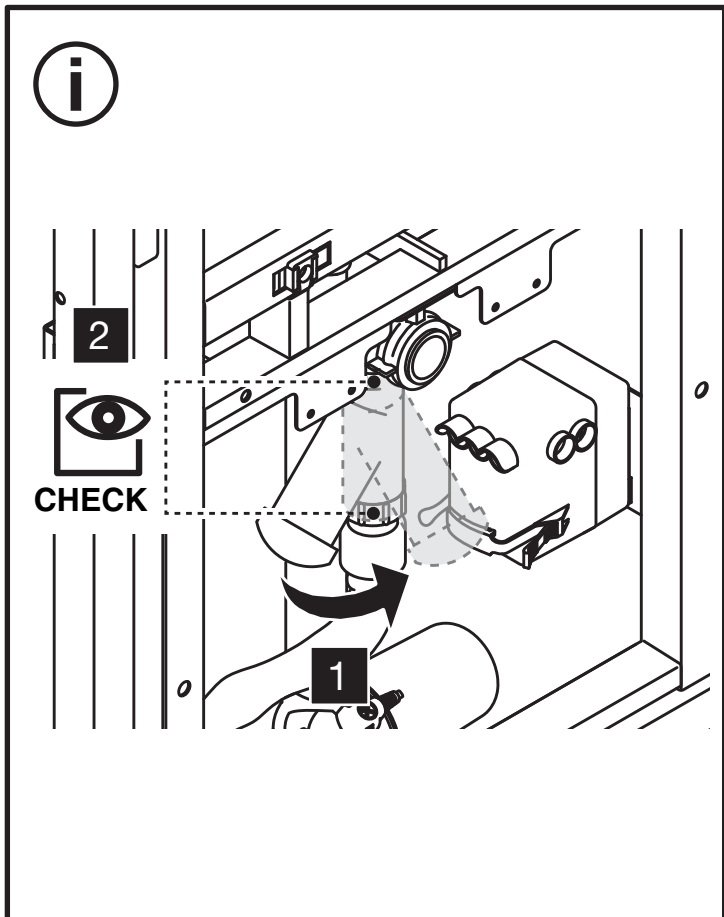

EASY MOVE

WASHBASIN

(dimensions in millimeters)

3.1

4

5

6

8