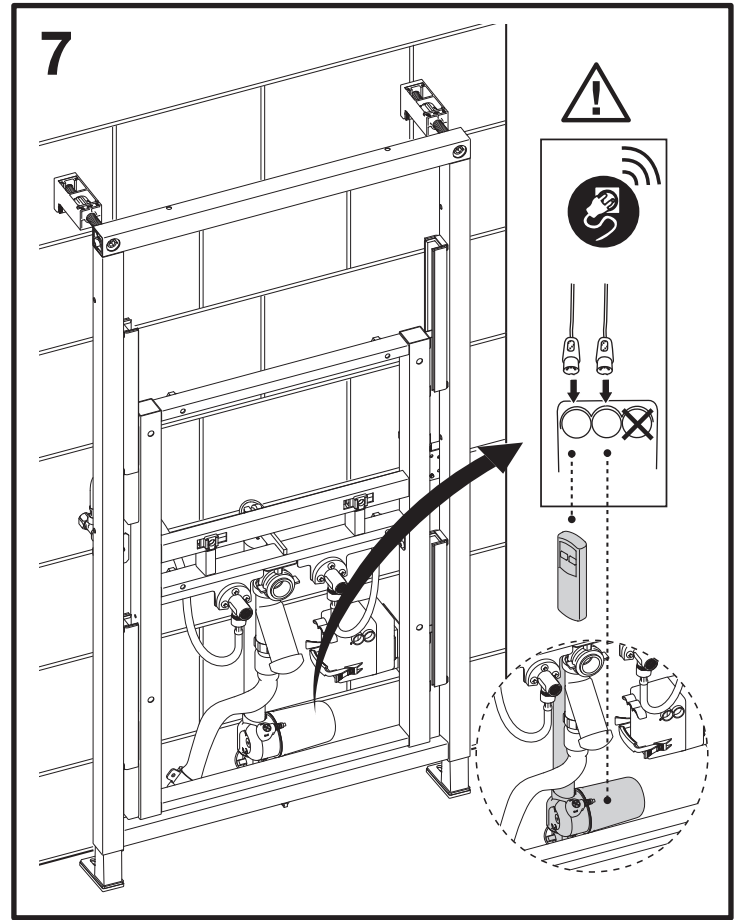

EASY MOVE

WASHBASIN

(dimensions in millimeters)

3.1

4

5

6

8