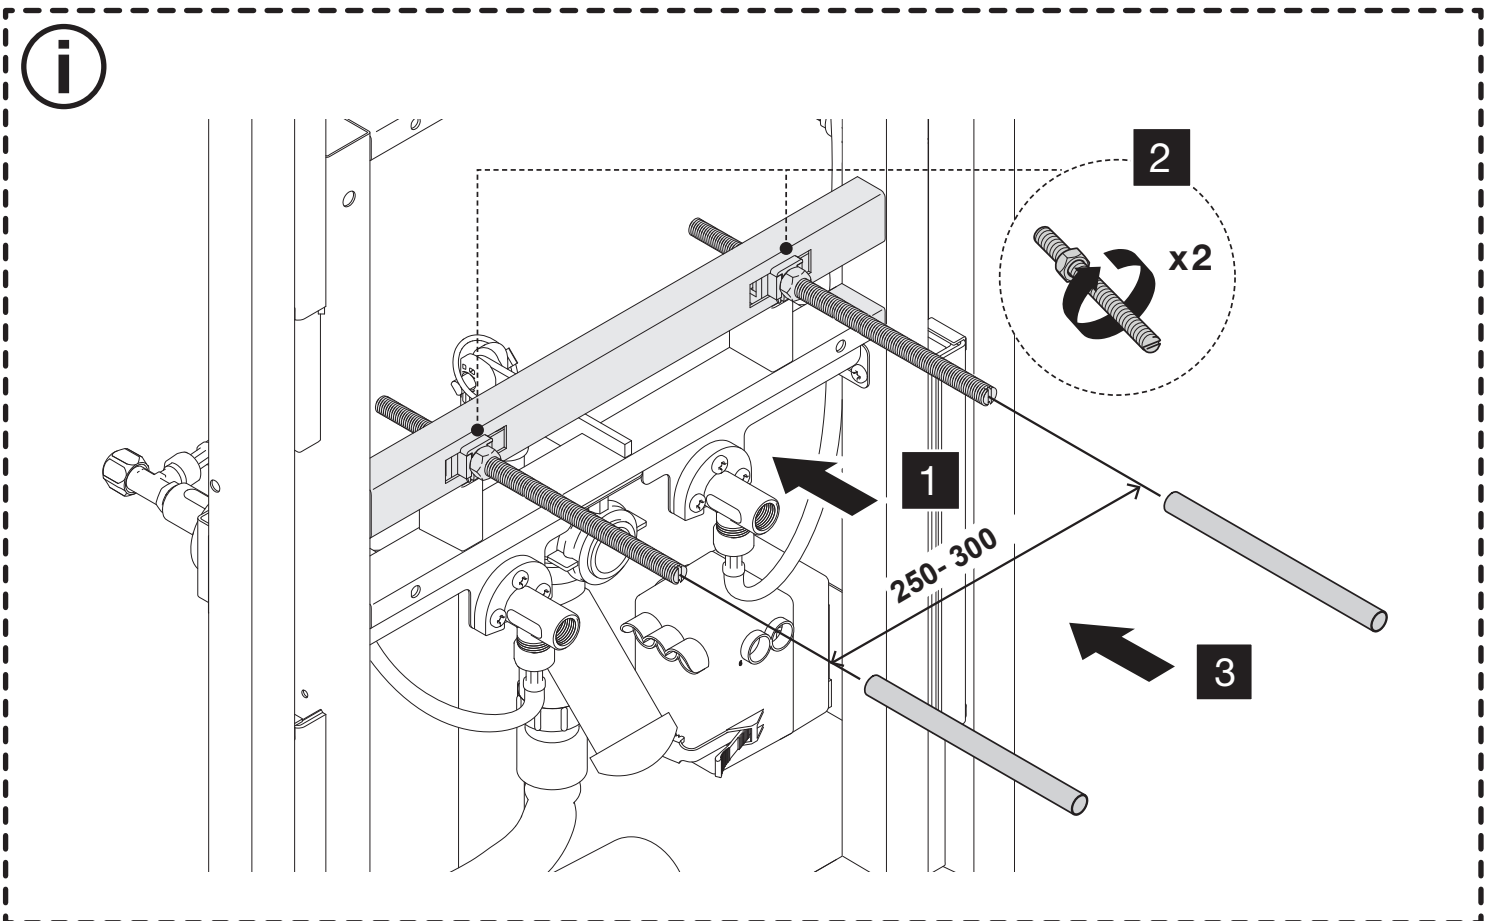

EASY MOVE

WASHBASIN

(dimensions in millimeters)

3.1

4

5

6

8

i

9

x8

11

12

13