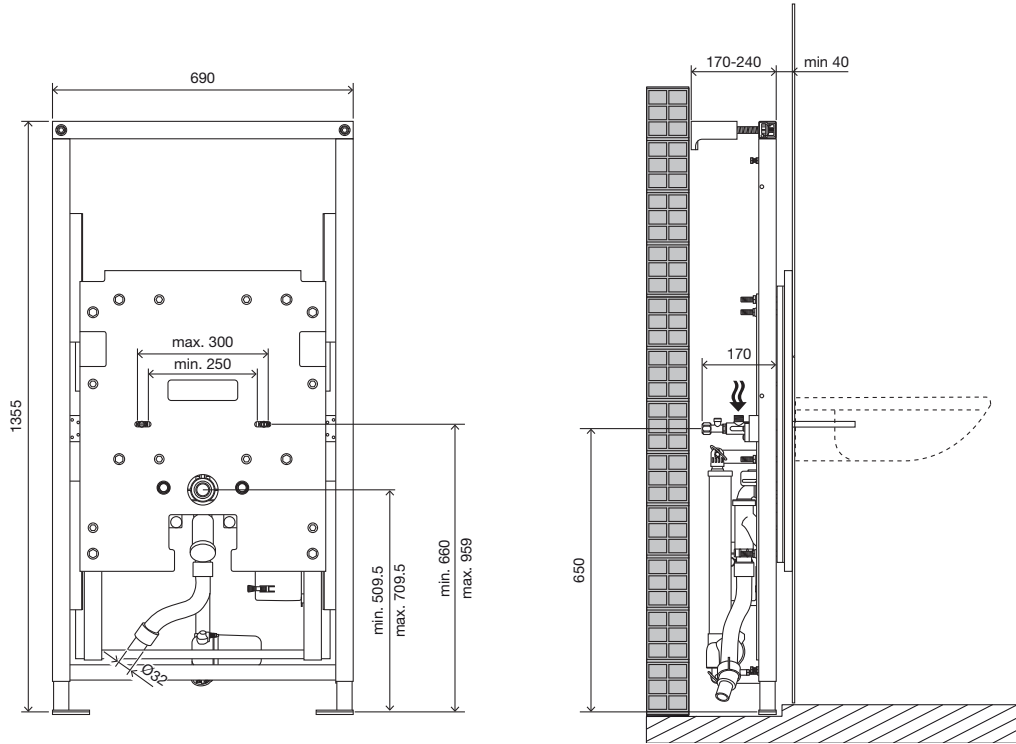

EASY MOVE

WASHBASIN

(dimensions in millimeters)

3.1

4

5

6

8

i

9

x8

11

12

13