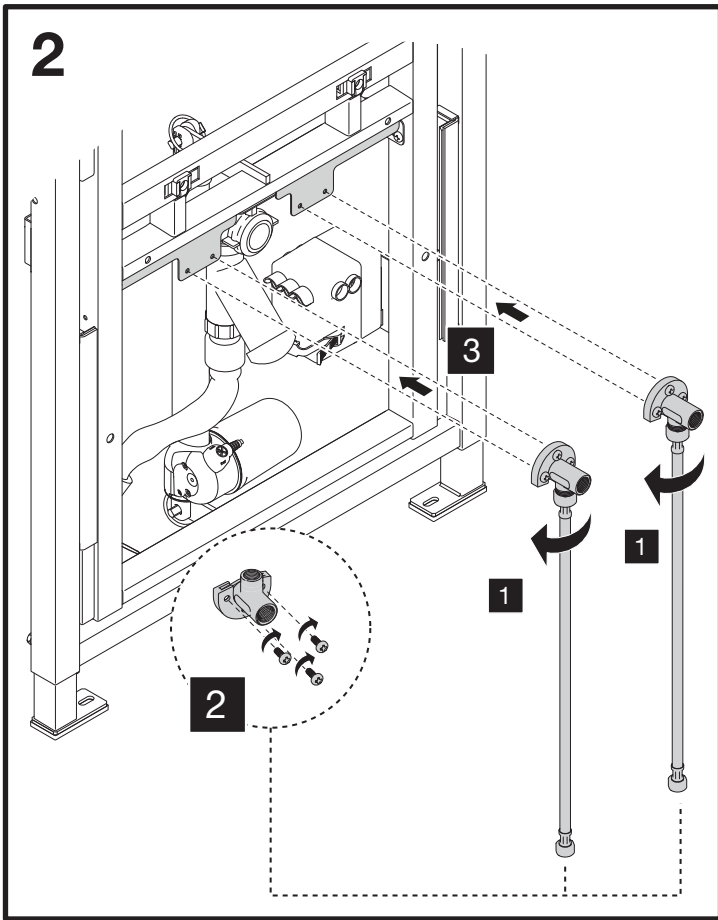

EASY MOVE

WASHBASIN

(dimensions in millimeters)

3.1

4

5

6

8