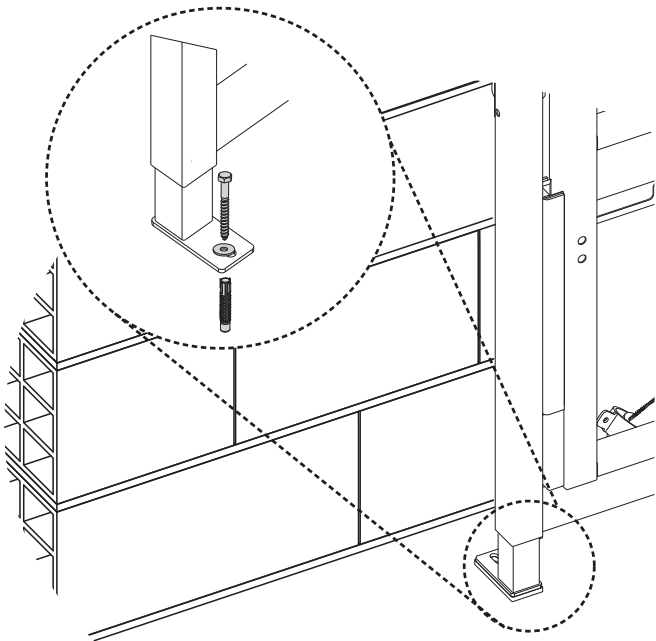

EASY MOVE

WASHBASIN

(dimensions in millimeters)

3.1

4

5

6

8