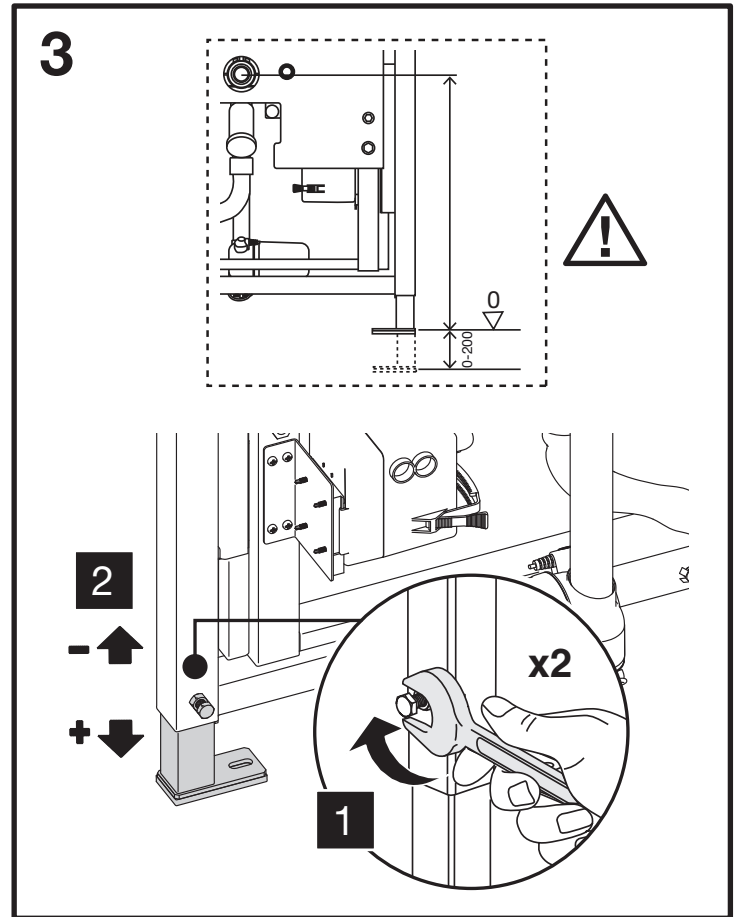

EASY MOVE

WASHBASIN

(dimensions in millimeters)

3.1

4

5

6

8