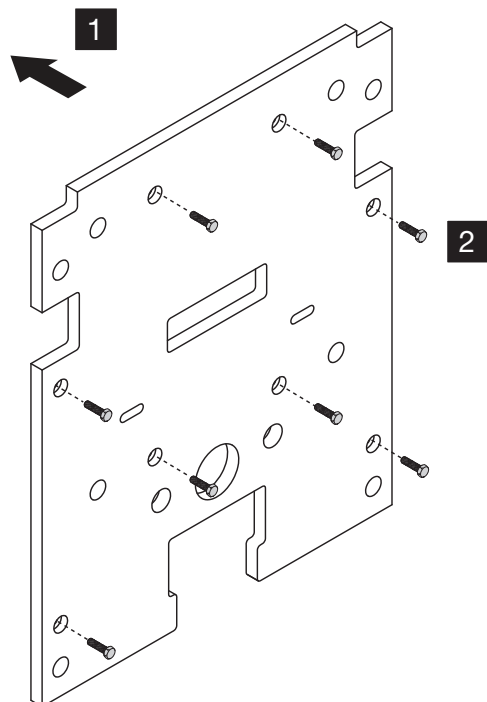

EASY MOVE

WASHBASIN

(dimensions in millimeters)

3.1

4

5

6

8

i

9

x8

11

12

13