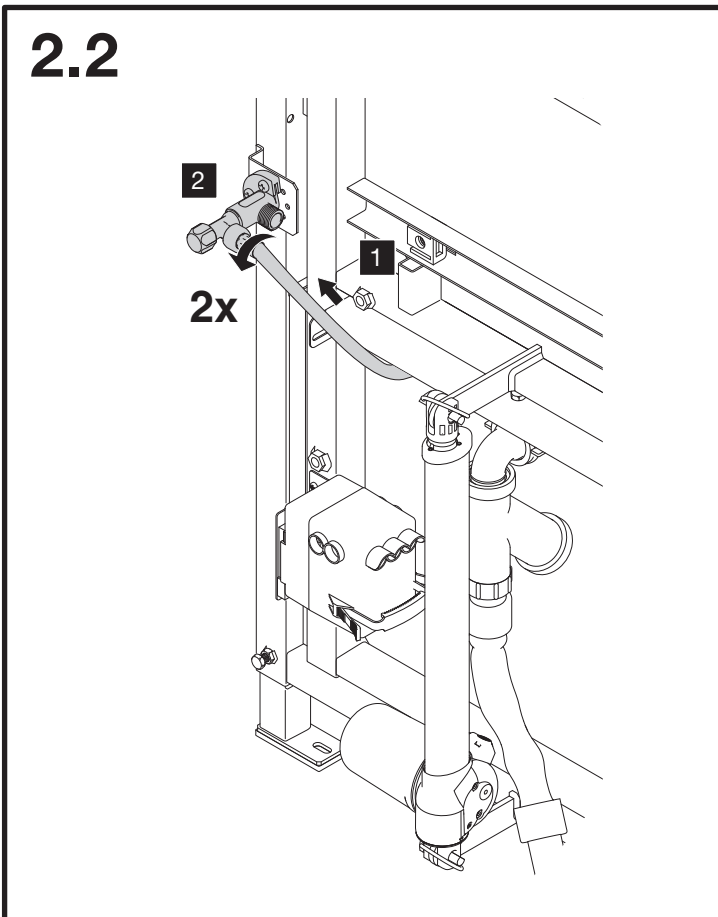

EASY MOVE

WASHBASIN

(dimensions in millimeters)

3.1

4

5

6

8

i

9

x8

11

12

13