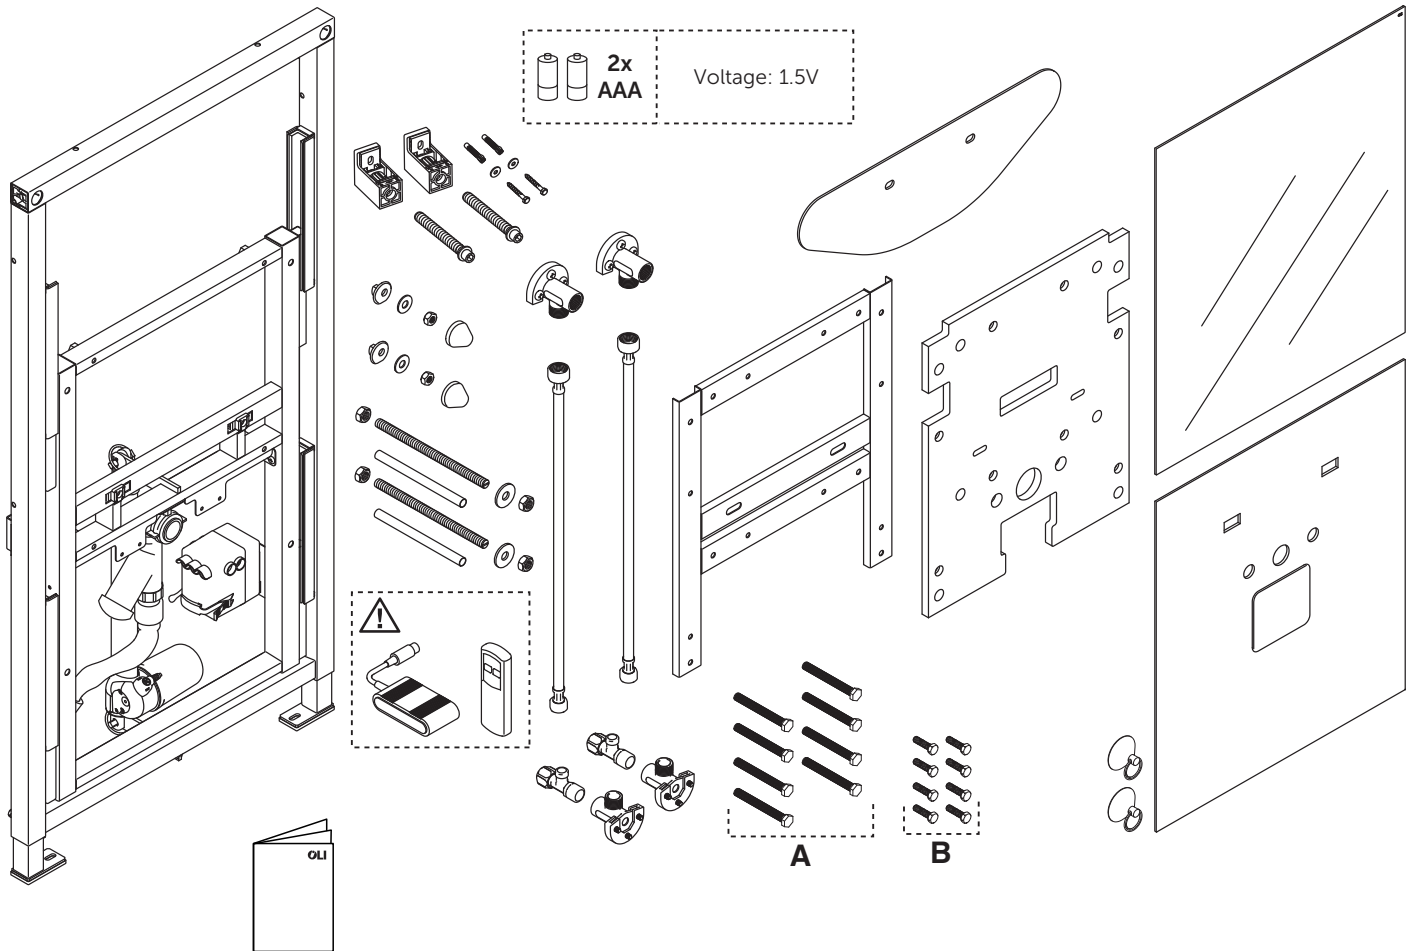

EASY MOVE

WASHBASIN

(dimensions in millimeters)

3.1

4

5

6

8

i

9

x8

11

12

13