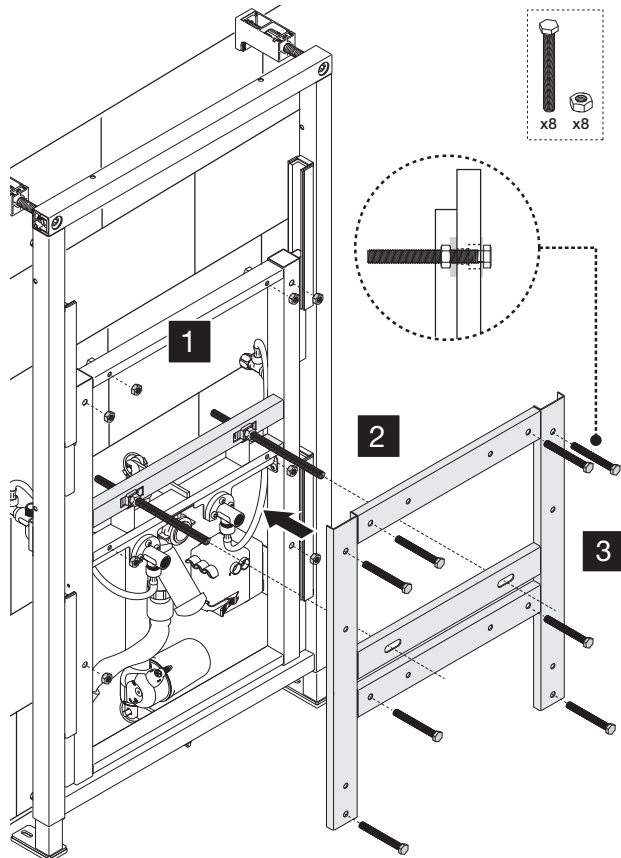

EASY MOVE

WASHBASIN

(dimensions in millimeters)

3.1

4

5

6

8

i

9

x8

11

12

13