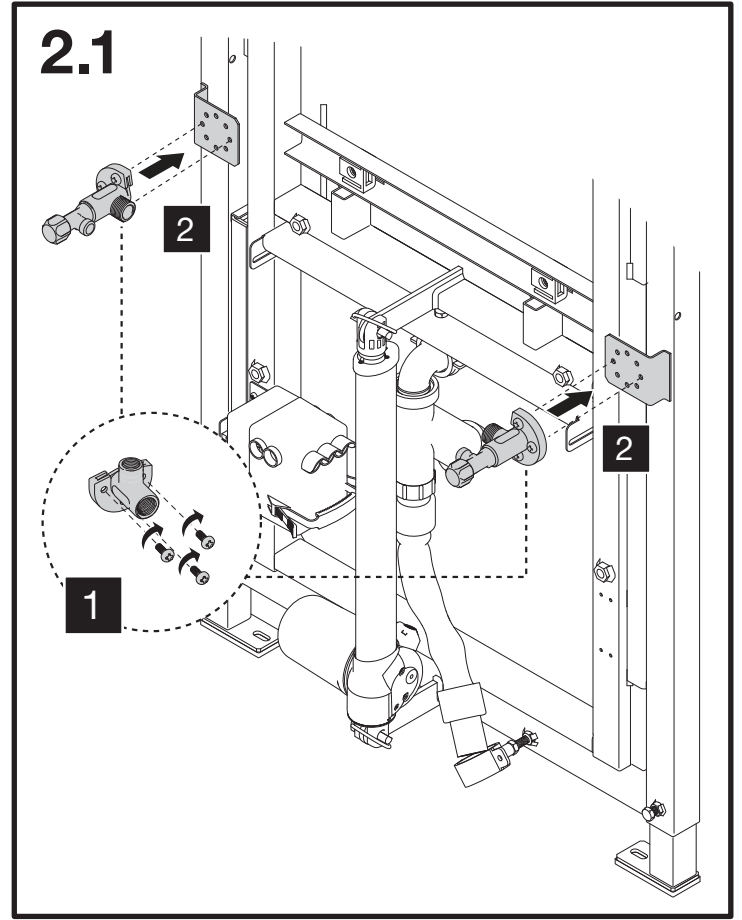

EASY MOVE

WASHBASIN

(dimensions in millimeters)

3.1

4

5

6

8

i

9

x8

11

12

13