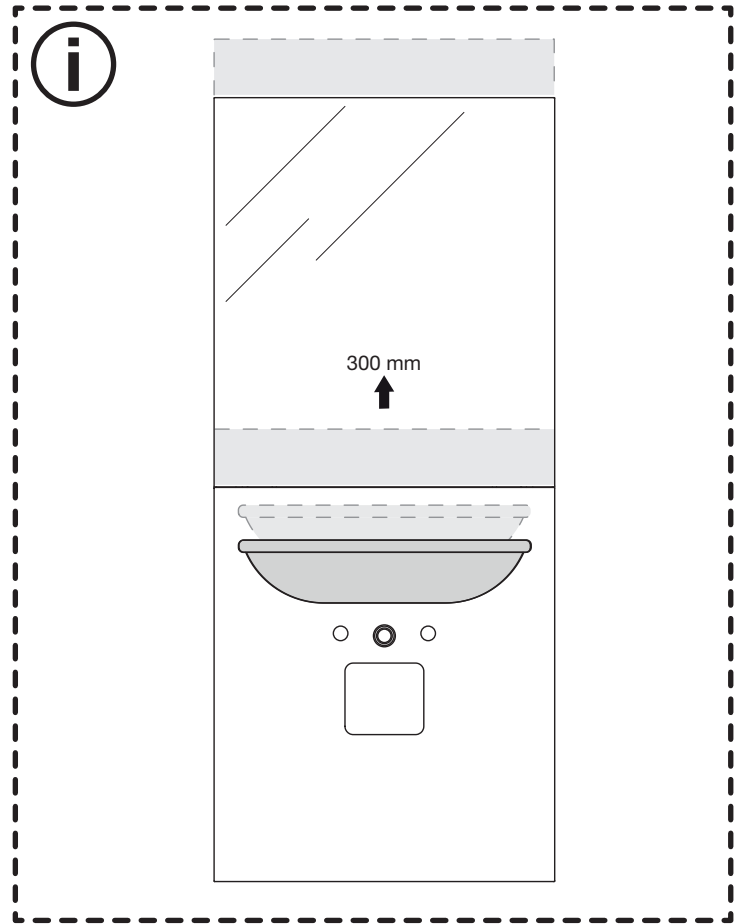

EASY MOVE

WASHBASIN

(dimensions in millimeters)

3.1

4

5

6

8

i

9

x8

11

12

13