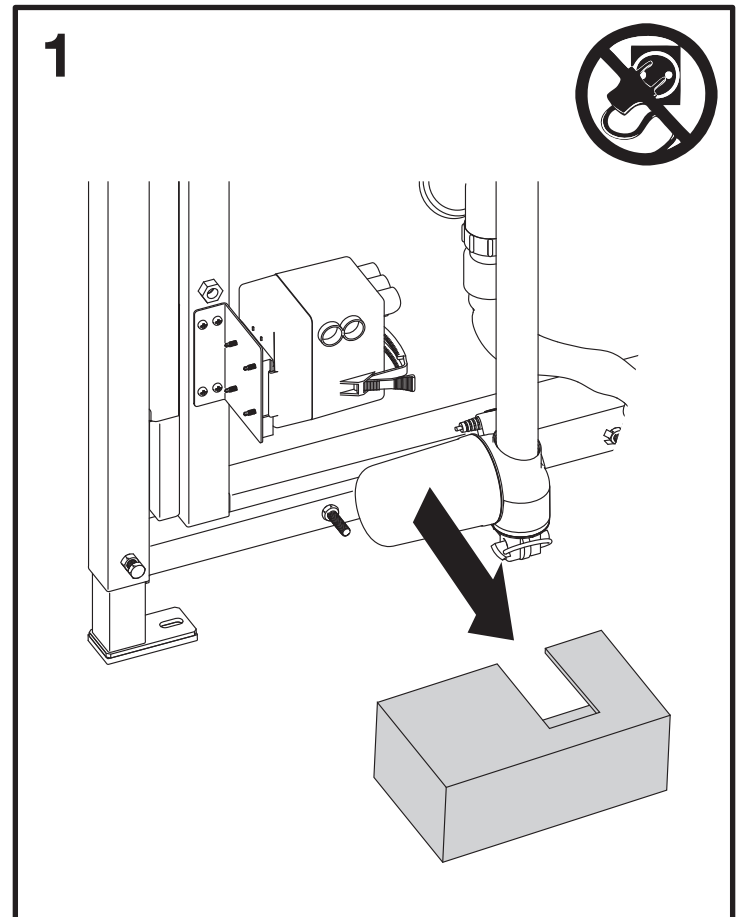

EASY MOVE

WASHBASIN

(dimensions in millimeters)

3.1

4

5

6

8