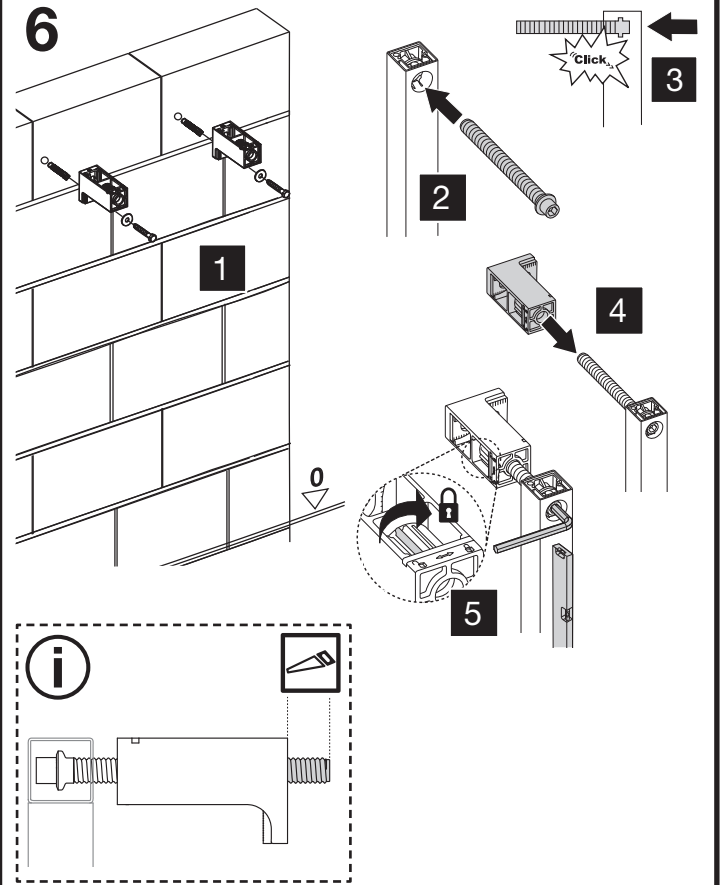

EASY MOVE

WASHBASIN

(dimensions in millimeters)

3.1

4

5

6

8

i

9

x8

11

12

13