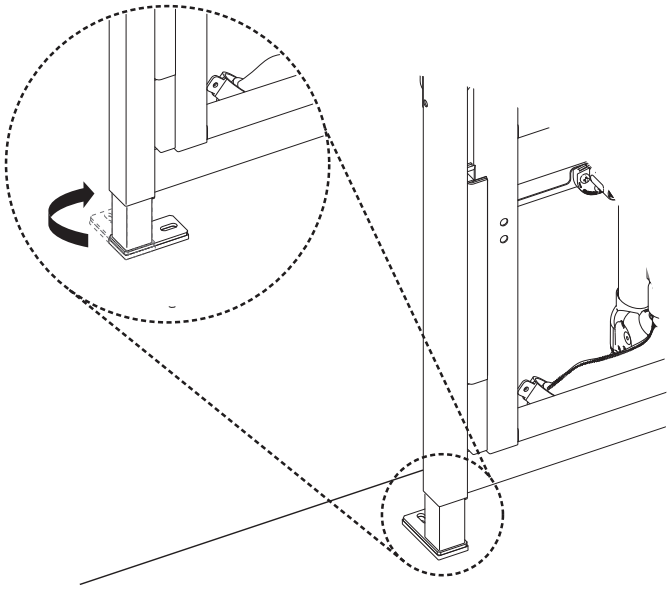

EASY MOVE

WASHBASIN

(dimensions in millimeters)

3.1

4

5

6

8