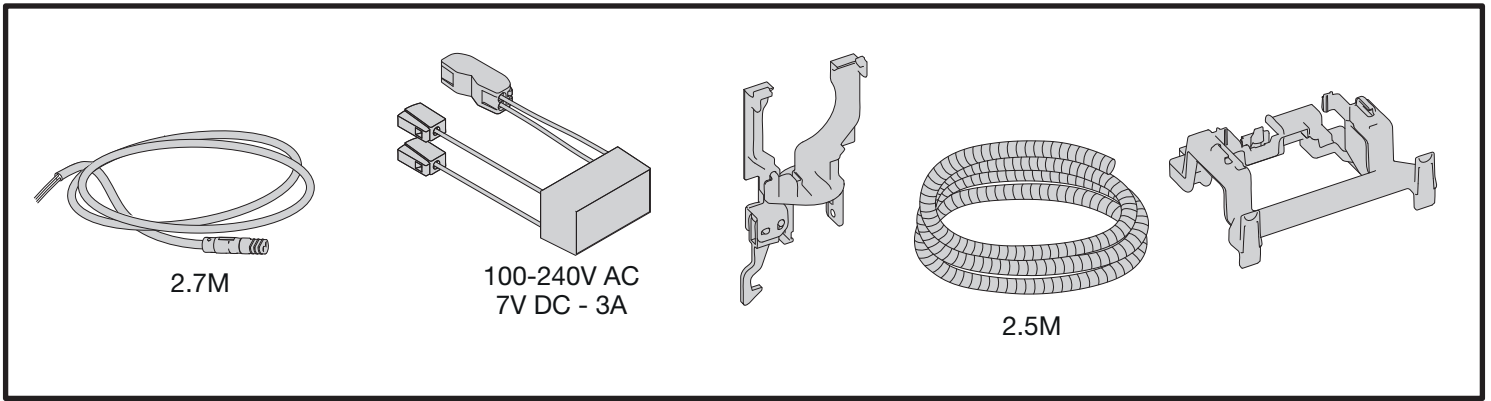

CONVERSION KIT OLI120 PLUS

ELECTRONIC AC

7

NEW

CLICK

2