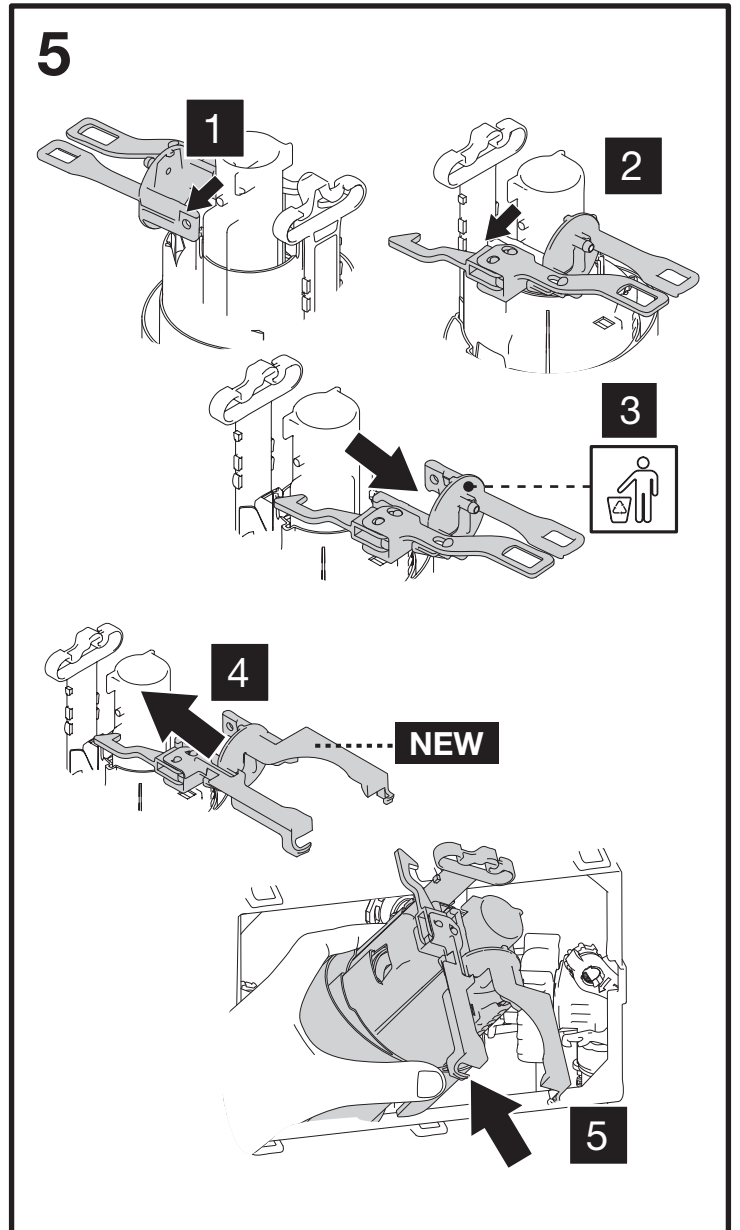

CONVERSION KIT OLI120 PLUS

ELECTRONIC AC

7

NEW

CLICK

2