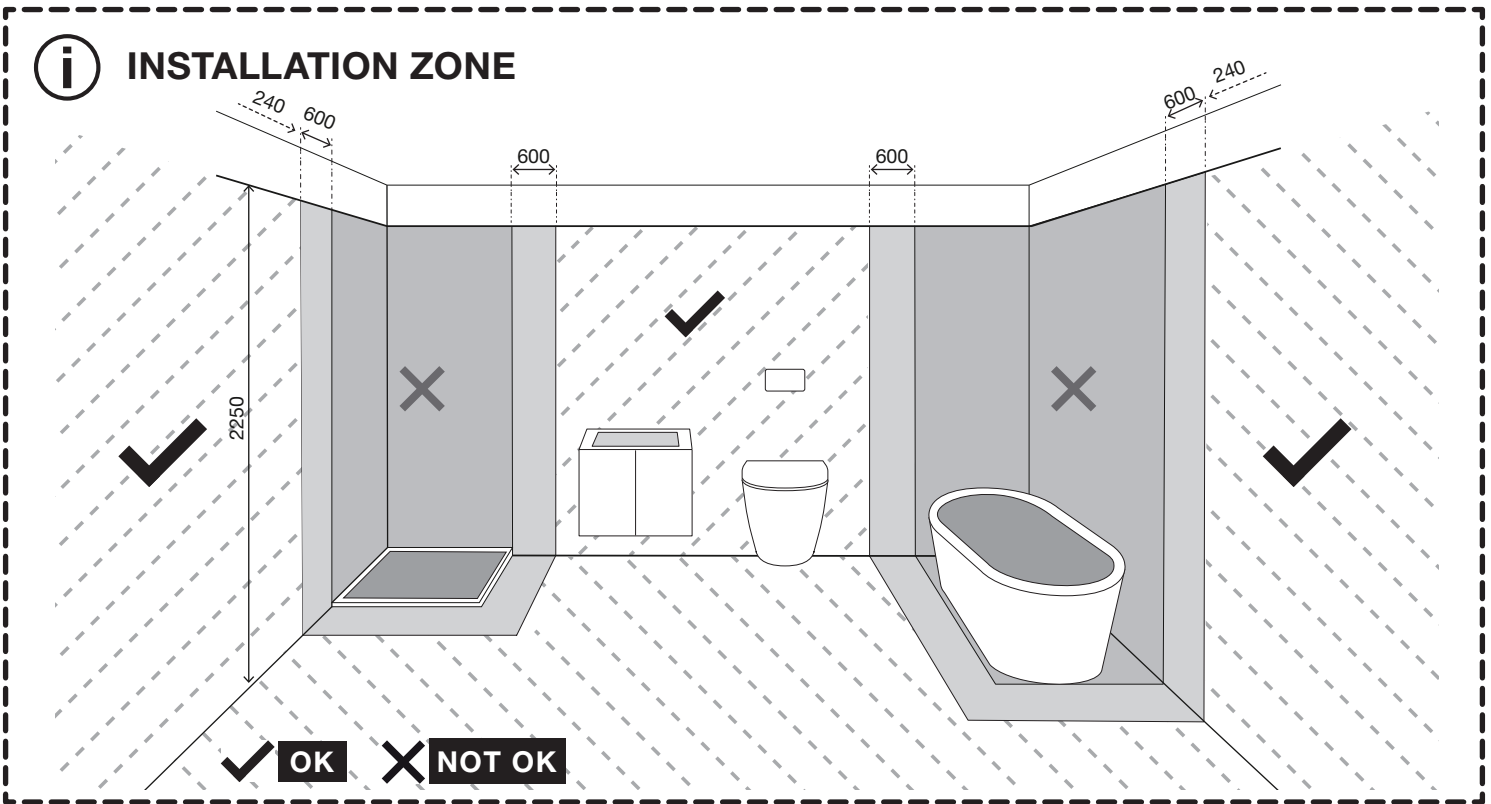

CONVERSION KIT OLI120 PLUS

ELECTRONIC AC

7

NEW

CLICK

2