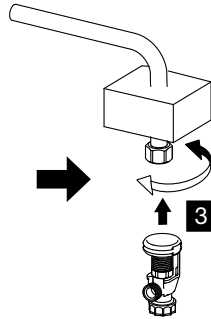

EXPERT PLUS | PNEUMATIC

SANITARBLOCK 820

3A

CLACK

1

2

3

4

FRONT

i **TOP**

4L / 2L

6L / 3L

7L / 3L

Open

Closed