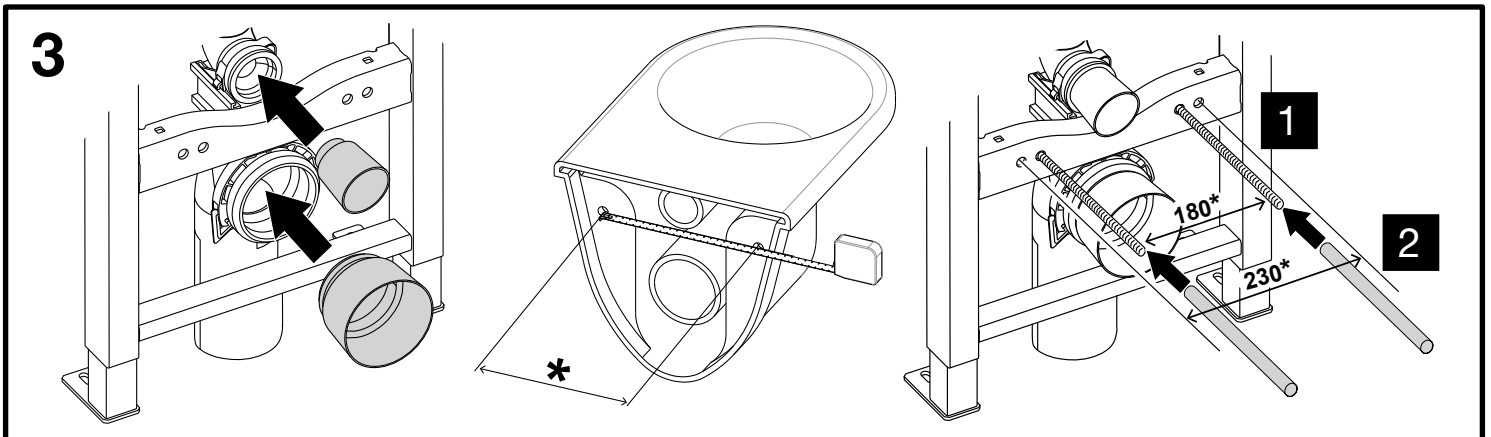

EXPERT PLUS | PNEUMATIC

SANITARBLOCK 820

3A

CLACK

1

2

3

4

FRONT

i **TOP**

4L / 2L

6L / 3L

7L / 3L

Open

Closed