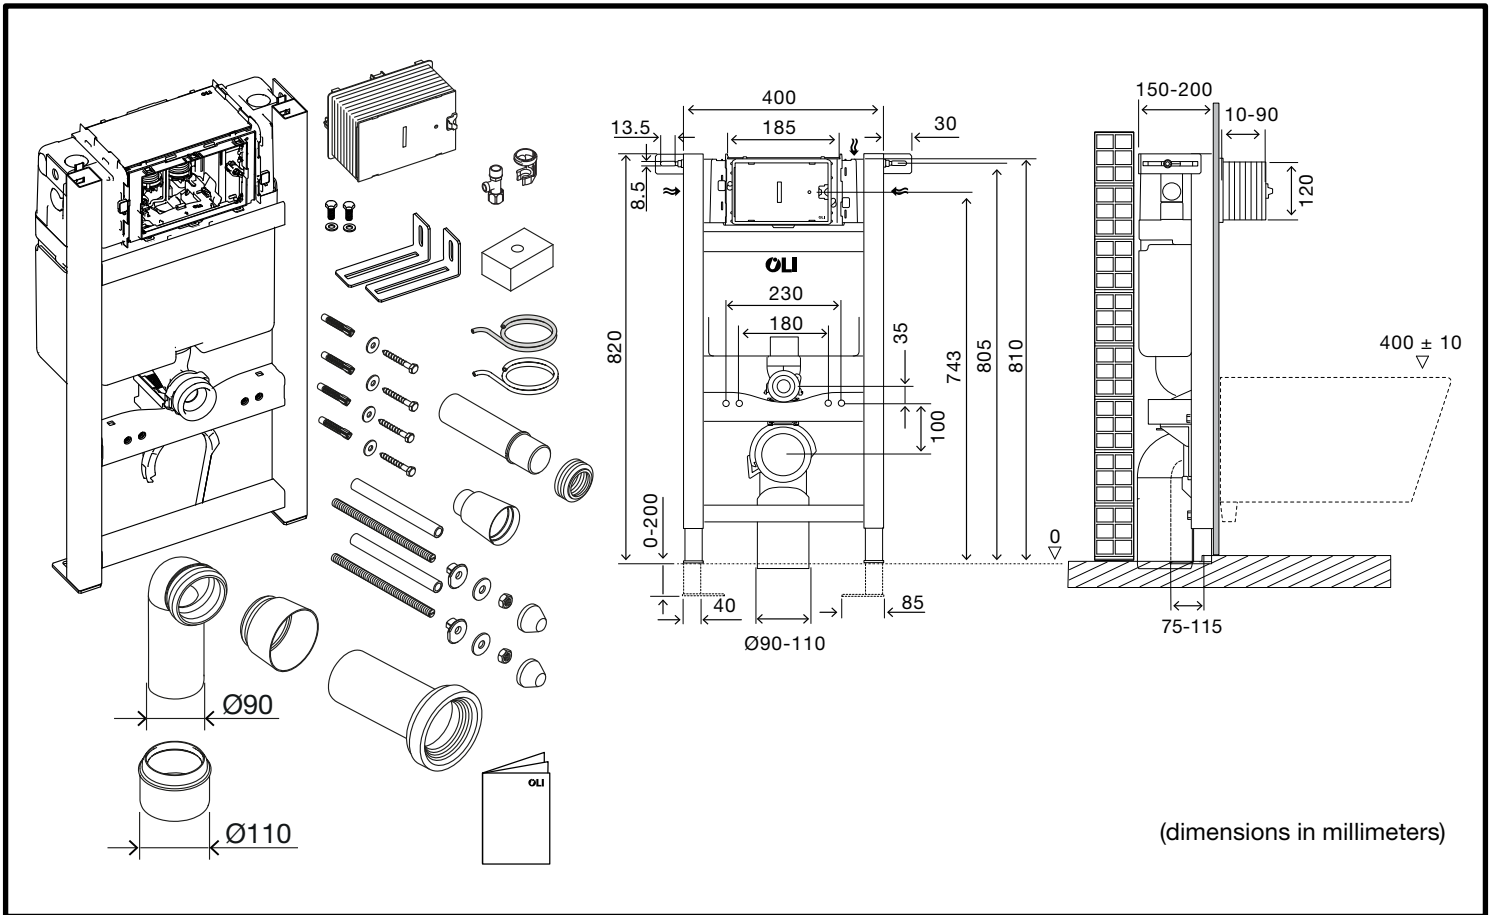

EXPERT PLUS | PNEUMATIC

SANITARBLOCK 820

3A

CLACK

1

2

3

4

FRONT

i **TOP**

4L / 2L

6L / 3L

7L / 3L

Open

Closed