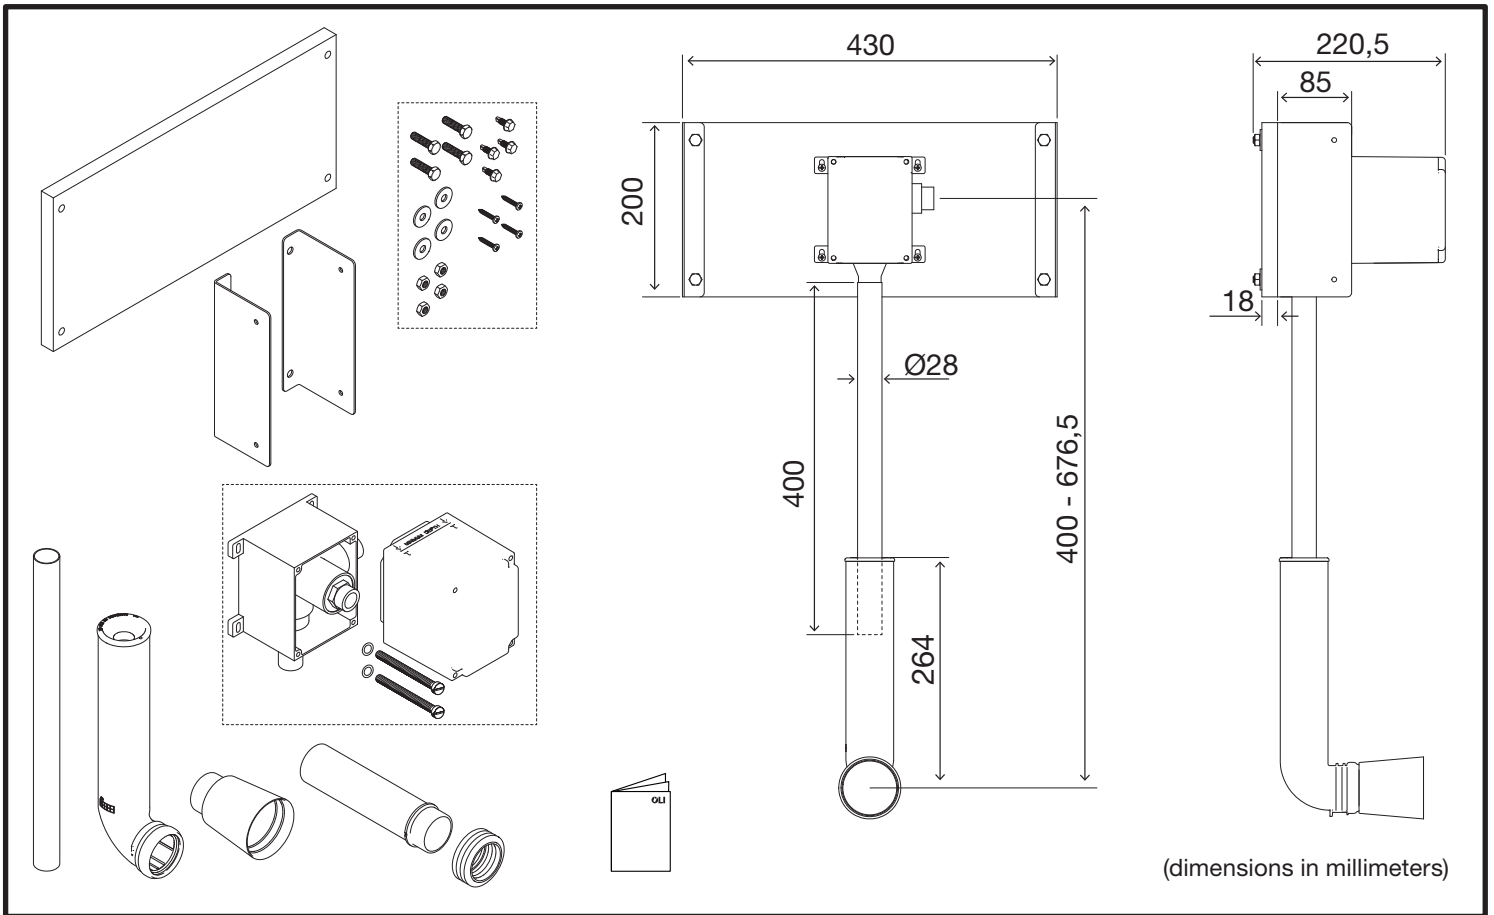

FLOOR TOILET KIT

FLUSH VALVE KIT

1

2

2

3

4

2

3

x4

1

2

3

4

5

6