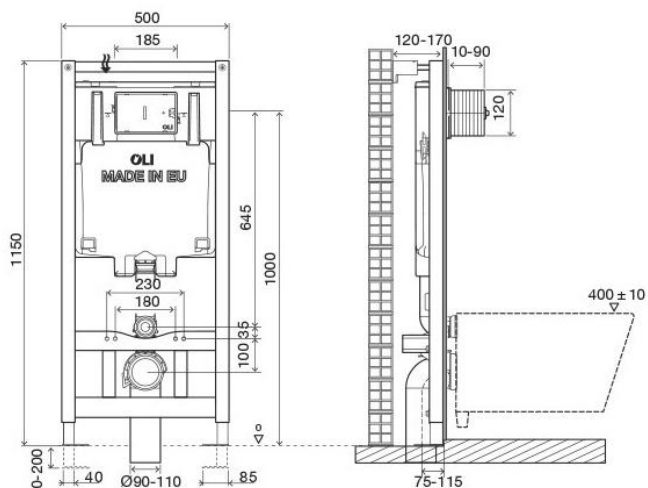

Technical Sheet

OLI80 Sanitarblock

Product Identification

885111

- OLI80 Mechanic Sanitarblock

Definition and Application

- Preassembled structure for installation in front of masonry wall and finish in light wall, plasterboard wall and technical support rail for light wall
- Compatible with wall hung toilets up to 660mm long.

Technical Features

Structure

- Painted frame with 1,5mm thickness, corrosion resistant
- Easy and quick installation with Fast Fit system
- Minimum thickness of 120mm and adjustable up to 170mm
- Height regulation of the adjustable floor brackets (0-200 mm);
- Depth adjustable outlet bend
- One man assembly
- Frame tested for 400kg load

Millimetres measures

FTC.1635.00
Technical Sheet

www.oli-world.com
comercial@oli-world.com
export@oli-world.com

Cistern

- Dual flush of 6/3 in-wall cistern compatible with either dual or single flush actuators
- Adjustable flush volumes to 4.5/3L
- 80mm thickness
- Mechanic actuation
- Working pressure from 0,1 to 16 bar
- Resistance to atmospheric humidity (Hr <90%).
- Polypropylene (PP) cistern highly resistant and inalterable to thermal stress
- Other versions compliant with: BELGAQUA standard
- EN 14055 marking CE marking
- Equipped with Nano inlet valve
- Supplied with anti-condensation lining