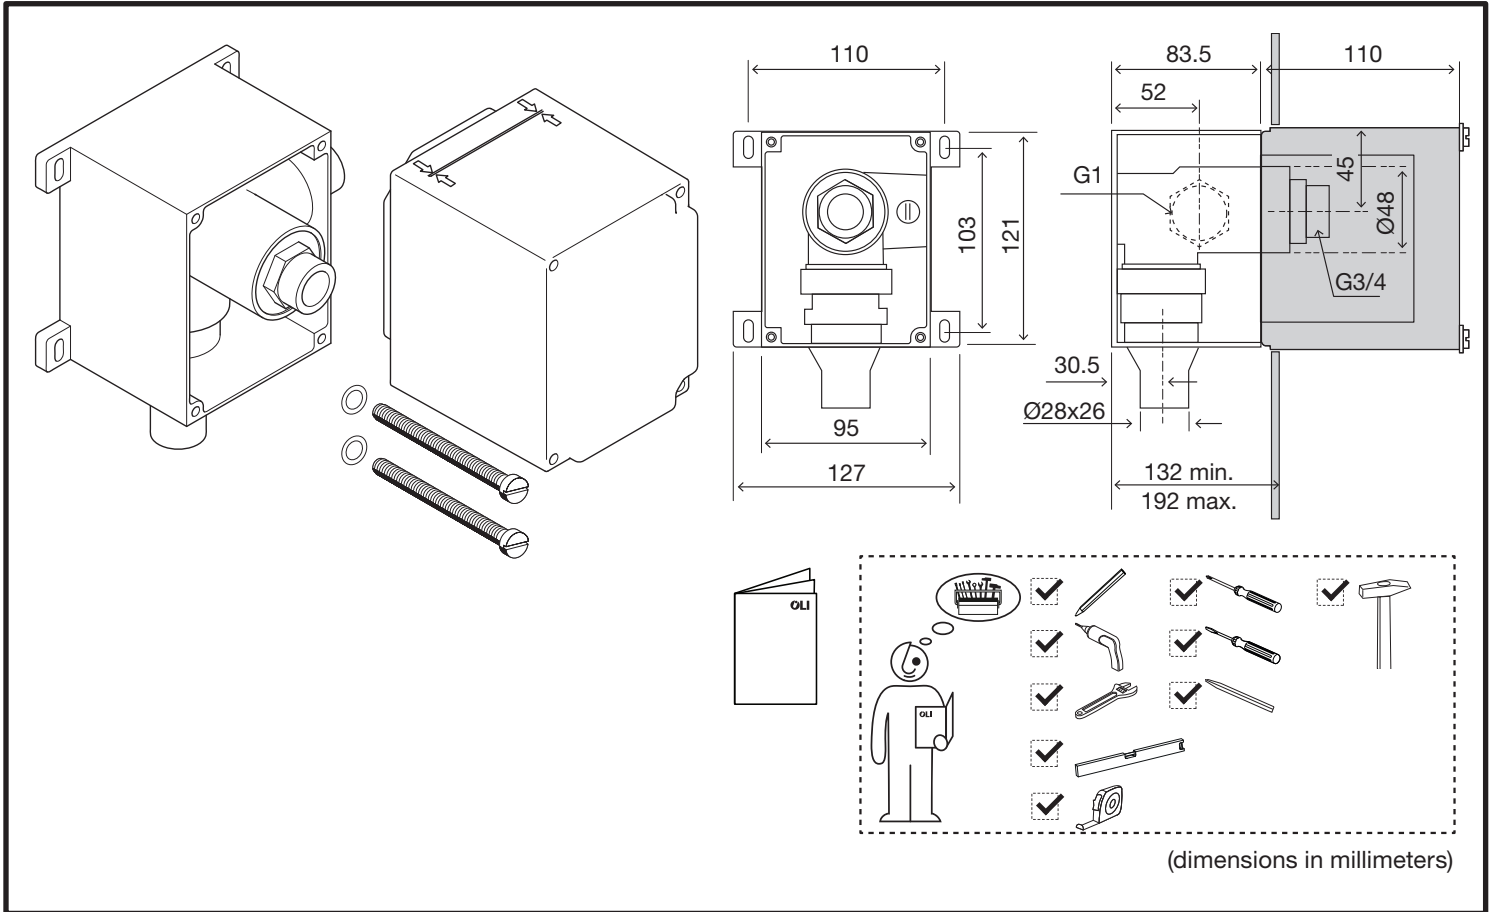

CONCEALED FLUSH

PRE INSTALLATION

2.1

3.1

4.1

2.2

www.oli-world.com
880462

3