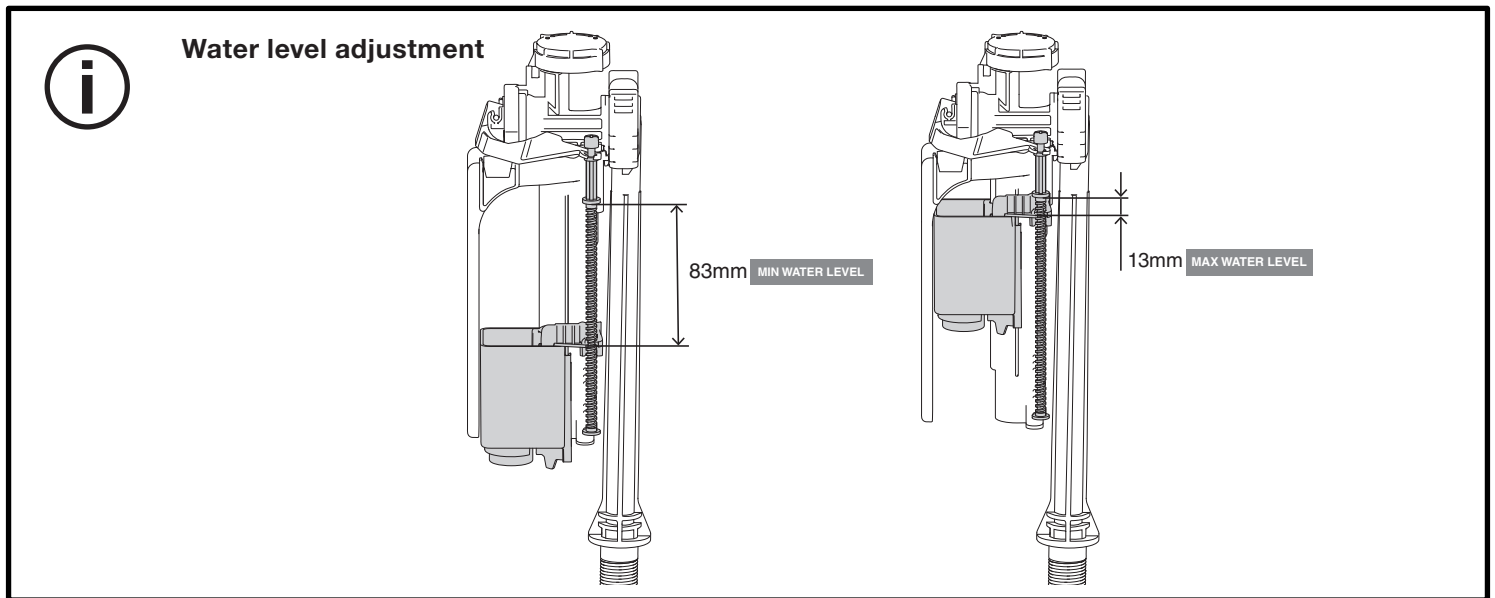

AG104 PLUS

BOTTOM INLET VALVE

Pressure < 1 bar