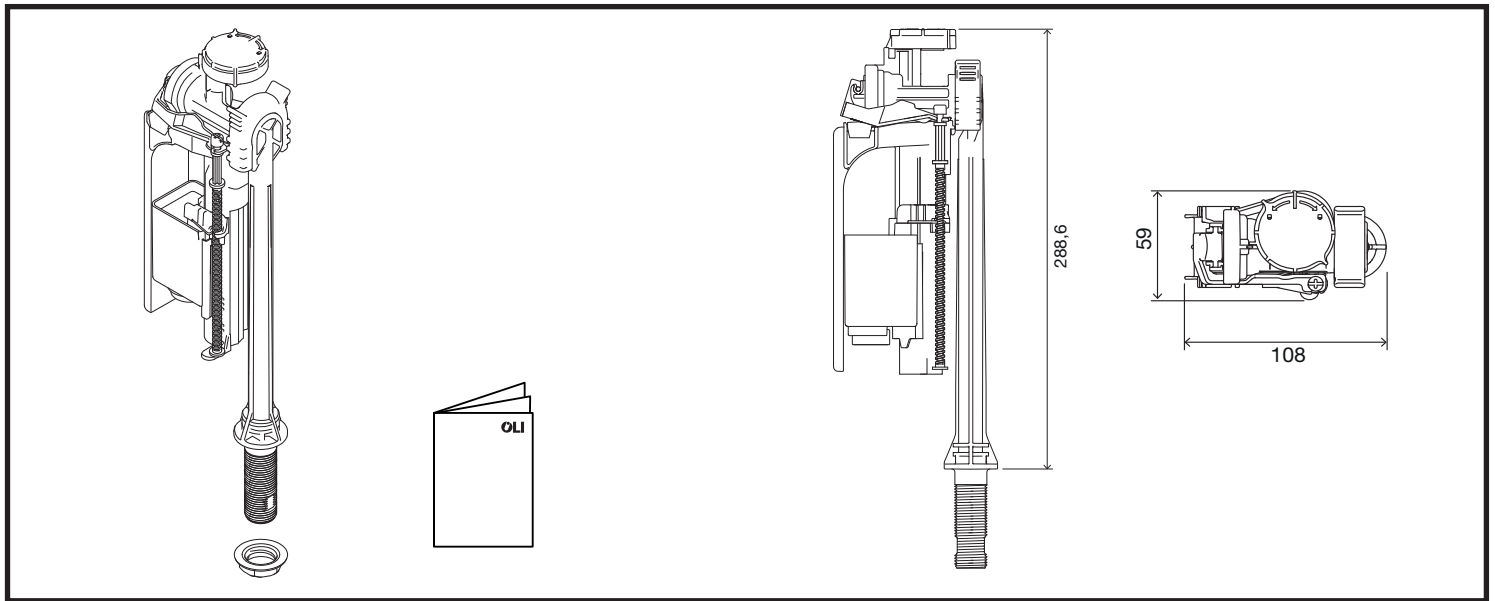

AG104 PLUS

BOTTOM INLET VALVE

Pressure < 1 bar