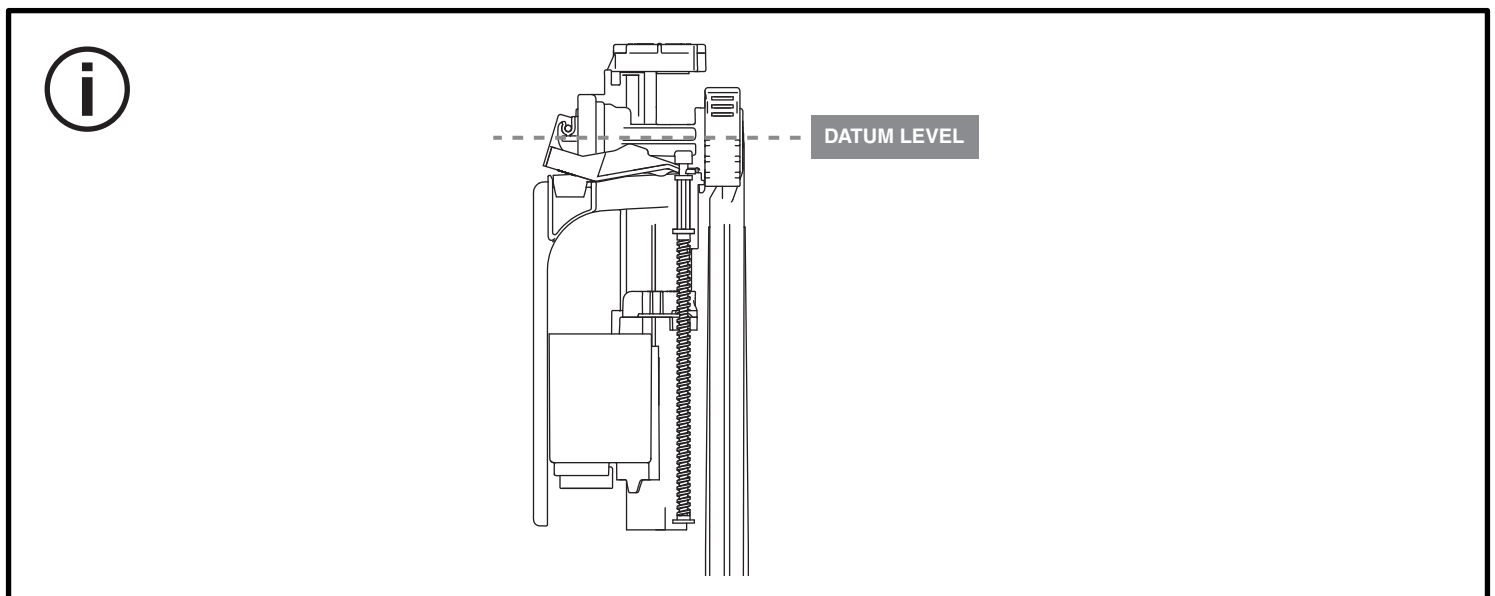

AG104 PLUS

BOTTOM INLET VALVE

Pressure < 1 bar