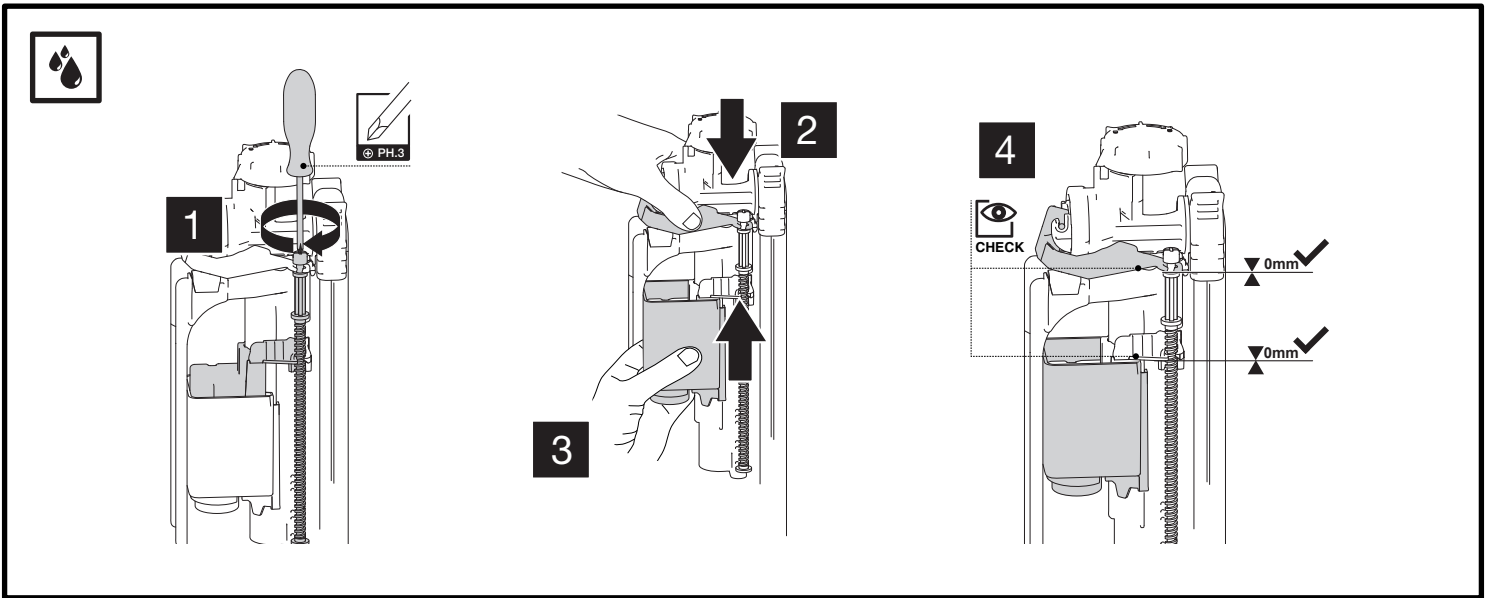

AG104 PLUS

BOTTOM INLET VALVE

Pressure < 1 bar