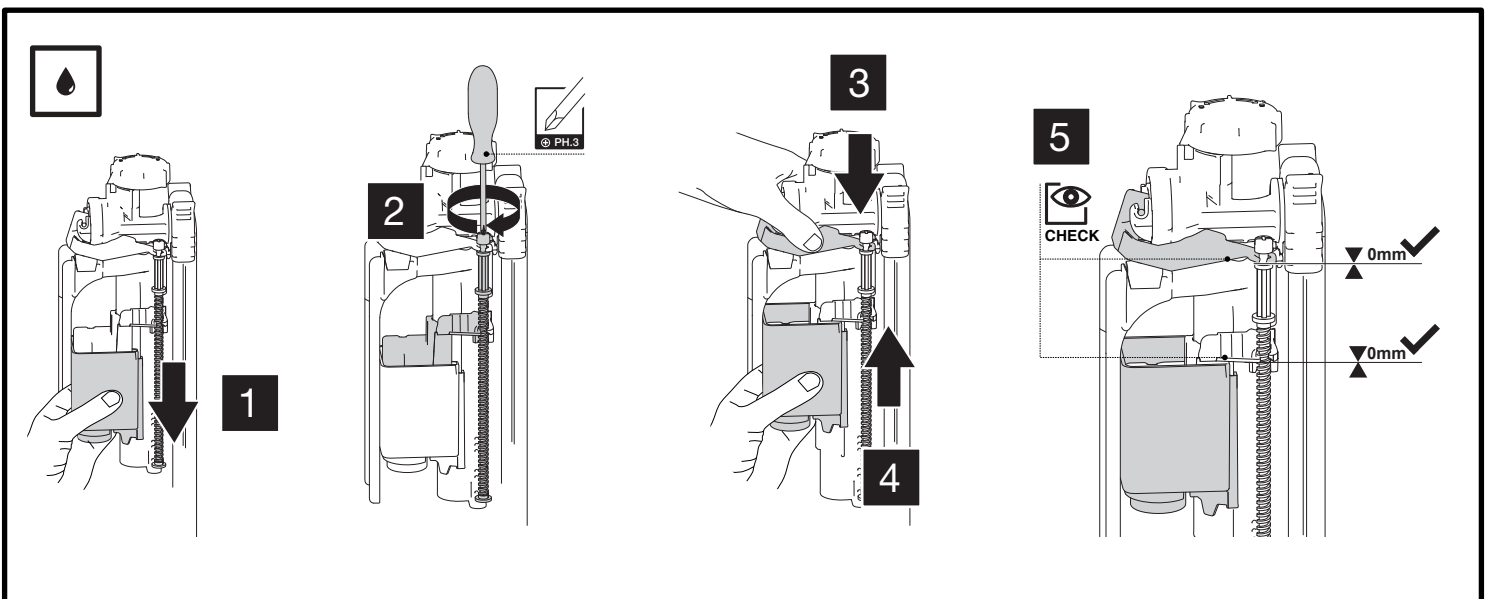

AG104 PLUS

BOTTOM INLET VALVE

Pressure < 1 bar