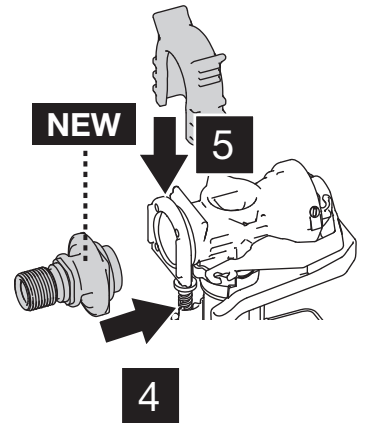

CONVERSION KIT OLI120 PLUS

HYDROBOOST

5

6

7

7.1

7.2

8