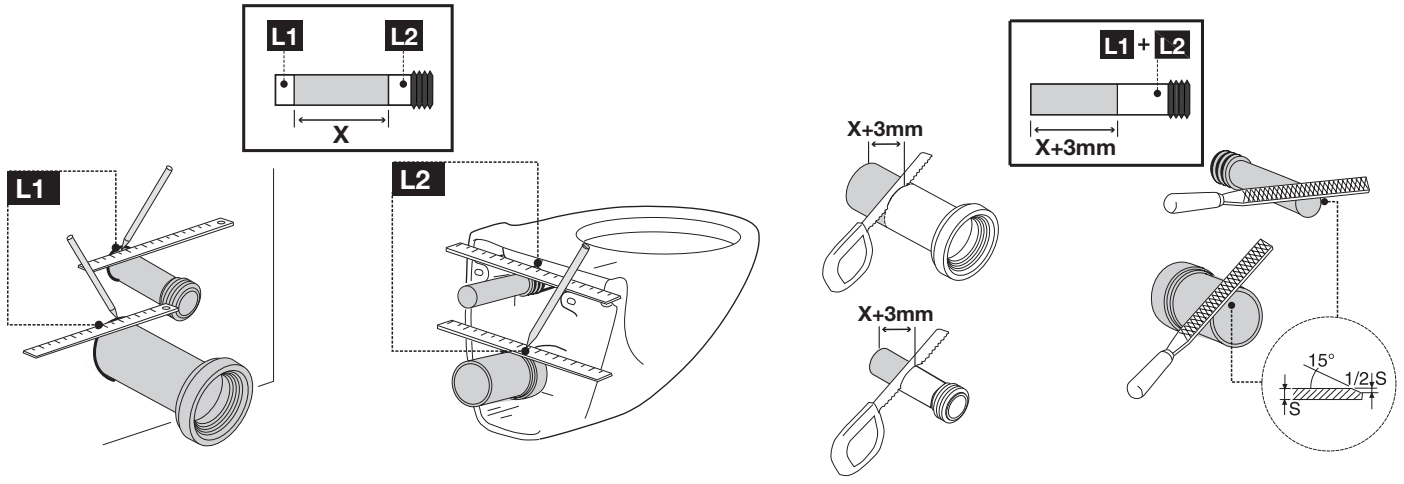

LAGOON WC/BIDET

WALL HUNG

WC

BIDET

+

620071

WC

BIDET

(dimensions in millimeters)

3

4