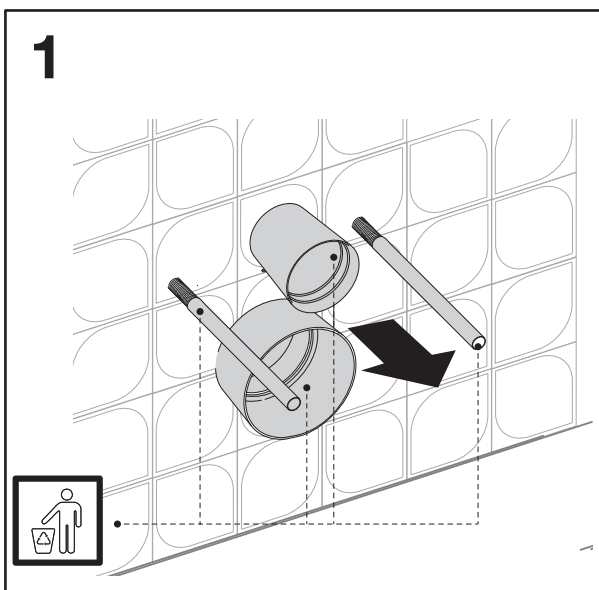

LAGOON WC/BIDET

WALL HUNG

WC

BIDET

+

620071

WC

BIDET

(dimensions in millimeters)

3

4