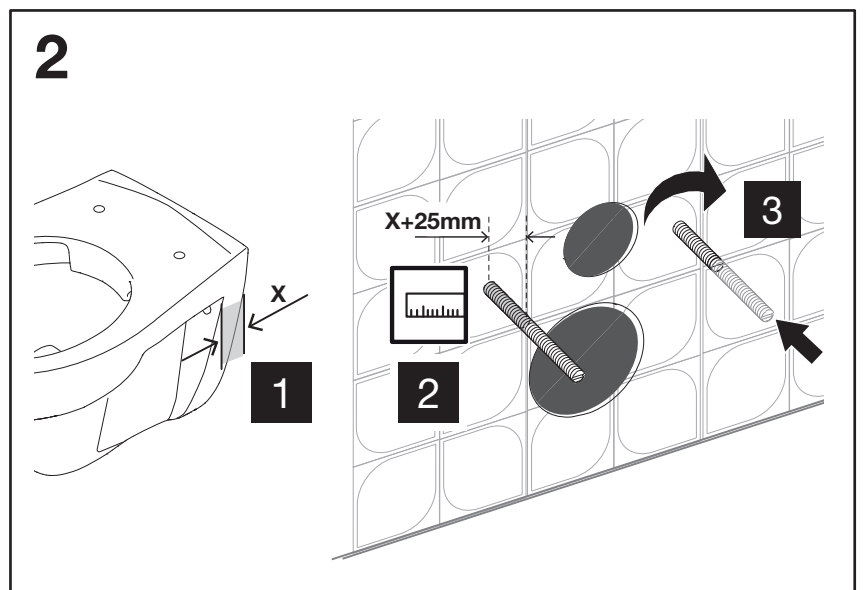

LAGOON WC/BIDET

WALL HUNG

WC

BIDET

+

620071

WC

BIDET

(dimensions in millimeters)

3

4