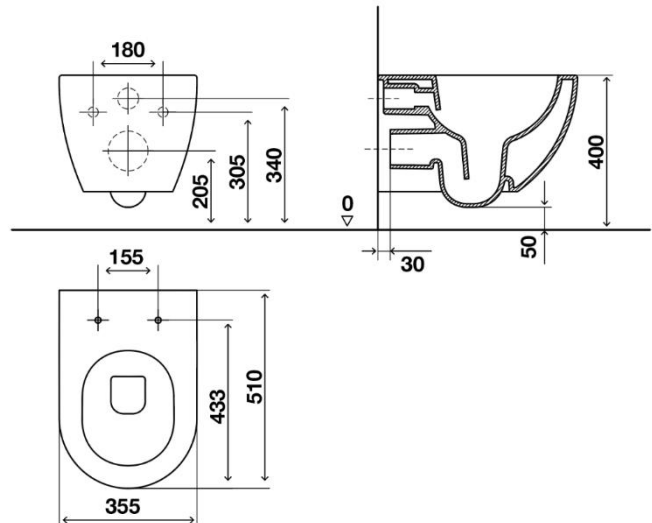

Technical Sheet

LAKE WC Rim-Off WH Black

Product Identification

RA20100888236

LAKE WC Rim-Off WH Black

Definition and Application

Modern and practical wall-hung Rim-Off toilet with a round, organic and elegant design. Its resistant and shiny material, which guarantees robustness and durability, and its type of fixing, not only allow for easy and more hygienic cleaning of the toilet due to the absence of a closed rim, but also of the entire surrounding bathroom space.

Available in two colors (white and black), this toilet will make a perfect combination with the Lake bidet model and OLI's ultra-efficient in-wall cisterns, becoming a solution that will guarantee sustainability, functionality and beauty in any bathroom space.

The measurements shown are in millimeters

Technical features

- Material: Vitreous China
- Color: black
- Size: 51
- Shape: Round
- Rim-Off, no rim
- Sewer outlet: Horizontal connection to the wall (P-Trap)
- Water inlet and sewage outlet connections with internal glaze
- Concealed fixation
- Flush volume: 6L
- CE Marking: EN 997 – CL1 – 6A
- Box Dimension: 365x375x510mm
- Product Gross weight: 27,367 kg
- Toilet seat cover not included.