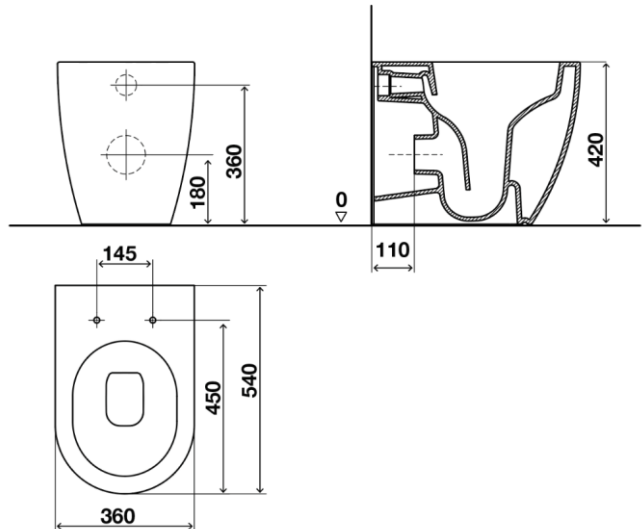

Technical Sheet

LAKE WC Rim-Off BTW White

Product Identification

RA10100888232

LAKE WC Rim-Off BTW White

Definition and Application

Rim-Off Back To Wall toilet, floor-standing, with round lines, organic and elegant design. It allows for easy and more hygienic cleaning given the absence of a rim, thus ensuring access to the so-called difficult areas of the toilet. Its resistant and shiny material, which guarantees robustness and durability, also allows for easy and more hygienic cleaning due to the absence of a closed rim, thus ensuring access to the so-called difficult areas of the toilet. Combined with OLI's ultra-efficient flush cisterns, this is a solution that will guarantee sustainability, functionality and beauty in any bathroom space.

The measurements shown are in millimeters

Technical features

- Material: Vitreous China
- Color: white
- Size: 54
- Shape: Round
- Rim-Off, no rim
- Sewer outlet: Horizontal connection to the wall (P-Trap)
- Water inlet and sewage outlet connections with internal glaze
- Semi-concealed fixation
- Flush volume: 5L
- CE Marking: EN 997 – CL1 – 5A
- Box dimension: 605x380x420mm
- Product Gross weight: 32.20 kg
- Toilet seat cover not included.