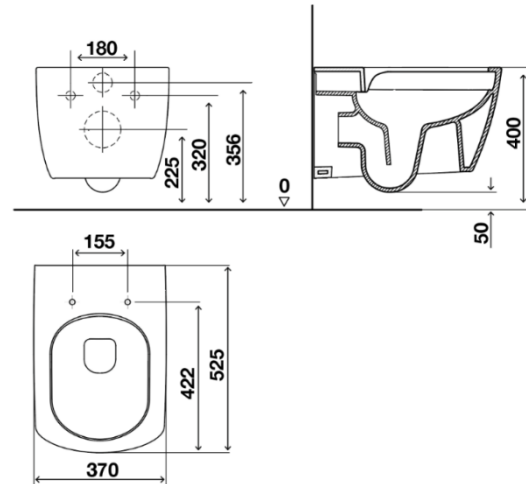

Technical Sheet

RIVER WC Rim-Off WH White

Product Identification

RA20200888237

RIVER WC Rim-Off WH White

Definition and Application

Wall-hung Rim-Off toilet with a compact, modern design with straight lines. Its resistant and shiny material, which guarantees robustness and durability, and its type of fixing, not only allow for easy and more hygienic cleaning of the toilet due to the absence of a closed rim, but also of the entire surrounding bathroom space.

- Material: Vitreous China
- Color: white
- Size: 52.5
- Shape: Rectangular
- Rim-Off, no rim
- Sewer outlet: Horizontal connection to the wall (P-Trap)
- Water inlet and sewage outlet connections with internal glaze
- Concealed fixation
- Flush volume: 6L
- CE Marking: EN 997 – CL1 – 6A
- Box Dimension: 390x380x525mm
- Product Gross weight: 26.73 kg
- Toilet seat cover not included.

The measurements shown are in millimeters

Accessories

- Fixing accessories included

Warranties

See the warranty terms in general sales conditions at <https://www.oli-world.com/en/general-sales-conditions/>.