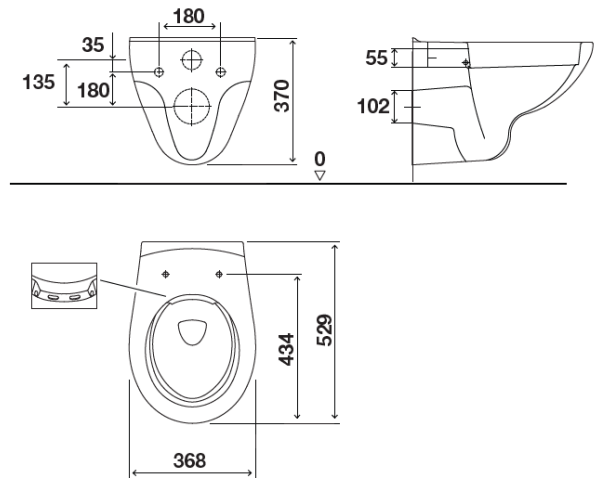

Technical Sheet

LAGOON WC Rim-Off WH White

Product Identification

RA20300888238

LAGOON WC Rim-Off WH White

Definition and Application

Wall-hung Rim-Off toilet with a classic, timeless and elegant design, with smooth lines and rounded shape.

Combined with OLI's ultra-efficient in-wall cisterns, this is a solution that will guarantee sustainability, functionality and beauty in any bathroom space.

Technical features

- Material: Vitreous China
- Color: white
- Size: 52.9
- Shape: Round
- Sewer outlet: Horizontal connection to the wall (P-Trap)
- Water inlet and sewer outlet connections with internal glazing
- Visible fixation
- Flush volume: 6L
- CE Marking: EN 997 – CL1 – 6A + CL2
- Box Dimension: 560x375x410mm
- Product Gross weight: 18.3 kg
- Toilet seat cover not included.

The measurements shown are in millimeters

Accessories

- Fixing accessories not included

Warranties

See the warranty terms in general sales conditions at <https://www.oli-world.com/en/general-sales-conditions/>.