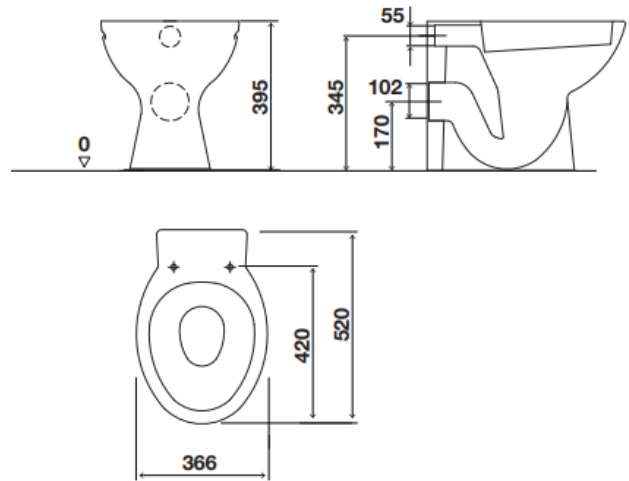

Technical Sheet

LAGOON WC Normal Rim BTW White

Product Identification

RA10300888233

LAGOON WC Normal Rim BTW White

Definition and Application

BTW toilet with rim, for application to the floor, with a vintage but simultaneously timeless design that brings us past traces to present.

Technical features

- Material: Vitreous China
- Color: white
- Size: 52
- Shape: Round
- Semi-concealed fixation
- Sewer outlet: Horizontal connection to the wall (P-Trap)
- Flush volume: 6-4L
- CE Marking: EN 997 – CL2 – 6A + CL2
- Box Dimension: 560x375x410mm
- Product Gross weight: 19.57 kg
- Toilet seat cover not included.

The measurements shown are in millimeters

Technical Sheet

LAGOON WC Normal Rim BTW White

Accessories

- Fixing accessories included

Warranties

See the warranty terms in general sales conditions at <https://www.oli-world.com/en/general-sales-conditions/>.

Observations

There are available similar products. For more information please consult our Sanitary Installation Systems catalogue or www.oli-world.com.

The measurements shown are in millimeters