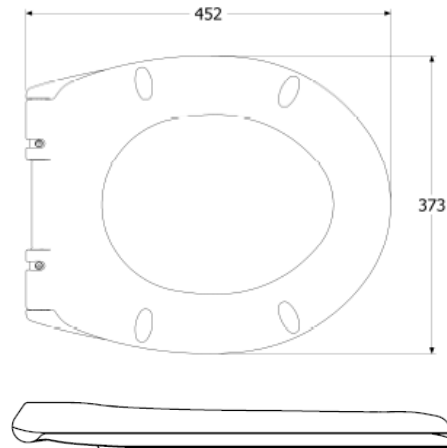

Technical Sheet

Toilet Seat Cover 03 Durosoft White

Product Identification

RD10000888362

TOILET SEAT COVER 03 DUROSOFT WHITE

Definition and Application

With round lines, with materials that provide high resistance to impacts and, with antibacterial properties that provide a high degree of hygiene, it is the ideal solution to combine with the Lagoon toilet model.

Comfort and durability are guaranteed factors with this seat cover that has a cushioned fall system that allows greater safety, especially for children.

The Seat cover fixing system is made from the top, making the assembly process more comfortable and quick, with quick and easy adjustment. Disassembly is simplified by the "ClippOff" system, allowing good cleaning of the seat cover and the respective toilet.

Technical features

- Material: Duroplast
- Color: White
- Shape: Round
- Antibacterial
- Top fastening - top tightening system
- Soft-close fall
- Box Dimension: 380x480x52mm
- Product gross weight: 1.75 kg

The measurements shown are in millimeters