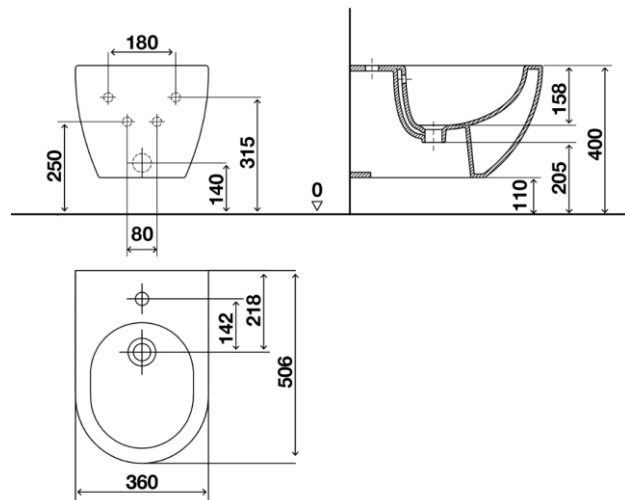

Technical Sheet

LAKE Bidet WH White

Product Identification

RC20100888241

LAKE Bidet WH White

Definition and Application

Wall-hung bidet with a round, organic and elegant design. Ideal to combine with the Lake toilet model, thus achieving perfect harmony and elegance in your bathroom space.

Available in two colors (white and black), this will be a stylish attribute that will add harmony to the bathroom space.

Technical features

- Material: Vitreous China
- Color white
- Size: 50.6
- Shape: Round
- Concealed fixation
- CE Marking: EN 14528 - CL25
- Box Dimension: 365x375x510mm
- Product Gross weight: 21.586 kg

Accessories

- Fixing accessories included

The measurements shown are in millimeters

Warranties

See the warranty terms in general sales conditions at <https://www.oli-world.com/en/general-sales-conditions/>.