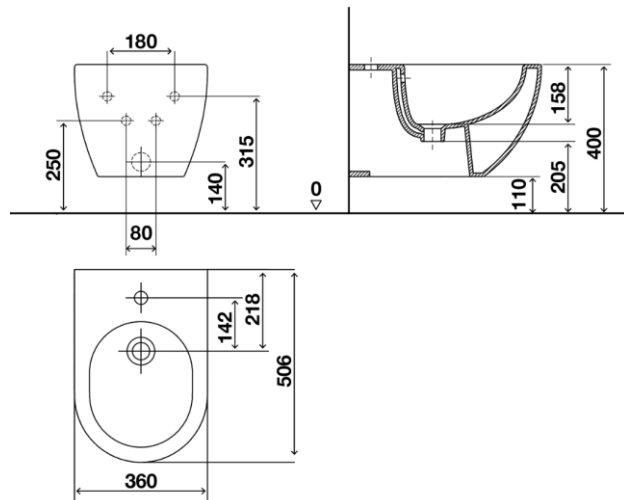

Technical Sheet

LAKE Bidet WH Black

Product Identification

RC20100888243

LAKE Bidet WH Black

Definition and Application

Wall-hung bidet with a round, organic and elegant design. Ideal to combine with the Lake toilet model, thus achieving perfect harmony and elegance in your bathroom space.

Available in two colors (white and black), this will be a stylish attribute that will add harmony to the bathroom space.

Technical features

- Material: Vitreous China
- Color black
- Size: 50.6
- Shape: Round
- Concealed fixation
- CE Marking: EN 14528 - CL25
- Box Dimension: 365x375x510mm
- Product Gross weight: 21.586 kg

Accessories

- Fixing accessories included

The measurements shown are in millimeters

Warranties

See the warranty terms in general sales conditions at <https://www.oli-world.com/en/general-sales-conditions/>.