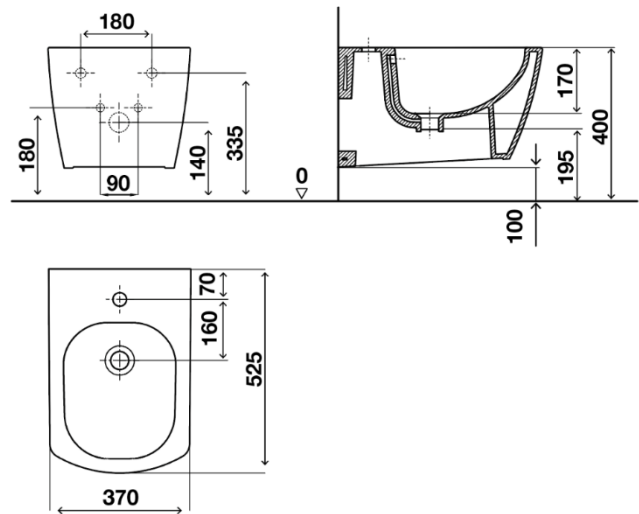

Technical Sheet

RIVER Bidet WH White

Product Identification

RC20200888245

RIVER Bidet WH White

Definition and Application

Wall-hung bidet with a compact, modern design with straight lines. Ideal to combine with the River toilet model, thus achieving the desired harmony and elegance in your bathroom space.

Technical features

- Material: vitreous china
- Color: white
- Size: 52.5
- Rectangular shape
- Concealed fixing
- CE marking: EN 14528 - CL25
- Box Dimension: 390x380x525mm
- Product gross weight: 23,596 kg

Accessories

- Fixing accessories included

The measurements shown are in millimeters

Warranties

See the warranty terms in general sales conditions at <https://www.oli-world.com/en/general-sales-conditions/>.