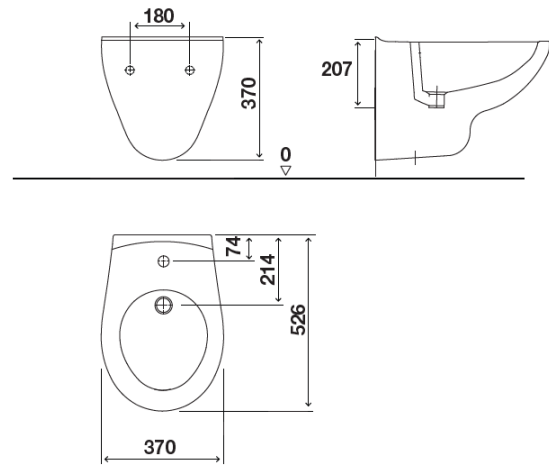

Technical Sheet

LAGOON Bidet WH White

Product Identification

RC20300888246

LAGOON Bidet WH White

Definition and Application

Wall-hung bidet with a classic, timeless and elegant design, with smooth lines and rounded shape. Ideal for a perfect combination with the Lagoon toilet model, thus achieving perfect harmony and elegance in your bathroom space.

Technical features

- Material: Vitreous China
- Color: white
- Size: 50.5
- Shape: Round
- Visible fixation
- CE Marking: EN 14528 – CL15
- Box Dimension: 560x375x410mm
- Product Gross weight: 15.9 kg

Accessories

- Fixing accessories not included

The measurements shown are in millimeters

Warranties

See the warranty terms in general sales conditions at <https://www.oli-world.com/en/general-sales-conditions/>.

Observations