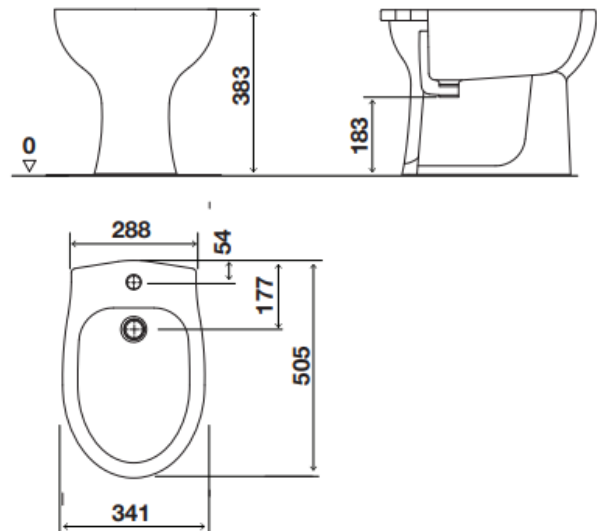

## LAGOON bidet BTW white

### Product Identification

RC10300888240

LAGOON bidet btw white

### Technical features

- Material: Vitreous China
- Color: white
- Size: 50.5
- Shape: Round
- Semi-concealed fixation
- CE Marking: EN 14528 – CL15
- Box Dimension: 560x375x410mm
- Product Gross weight: 18.05 kg

### **Accessories**

- Fixing accessories included

The measurements shown are in millimeters