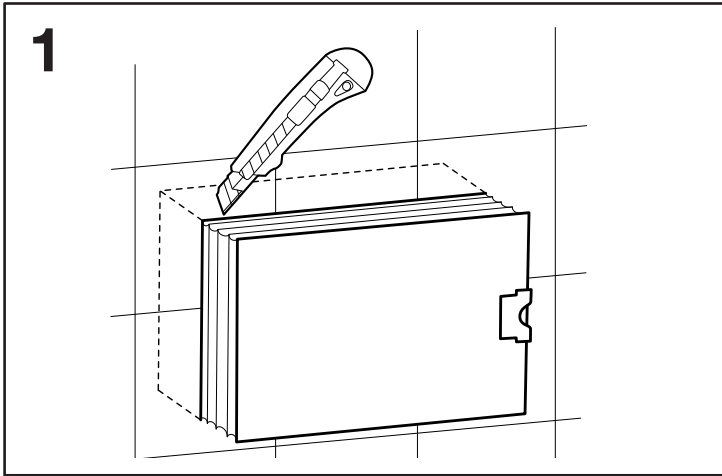

FRONT

	A		B	
OLI74 PLUS	30 mm	1.18"	70 mm	2.75"
EXPERT PLUS - FRONT	30 mm	1.18"	70 mm	2.75"
QUADRA PLUS	40 mm	1.57"	55 mm	2.16"
OLI120 PLUS	40 mm	1.57"	80 mm	3.14"