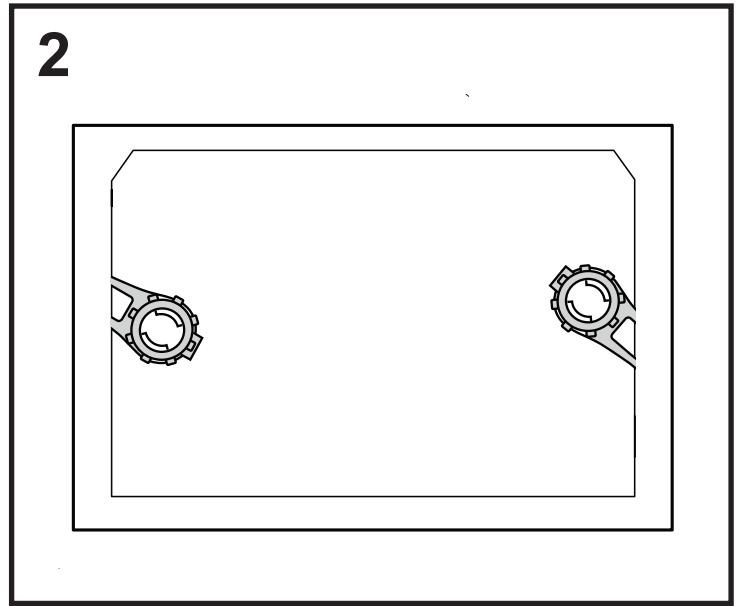

ELECTRA I

CONTROL PLATE

7

x2 

x1 

8

360°

9

90°