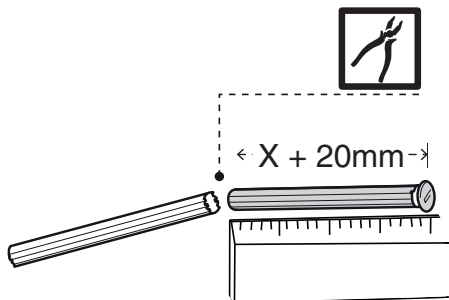

ELECTRA I

CONTROL PLATE

7

x2 

x1 

8

360°

9

90°