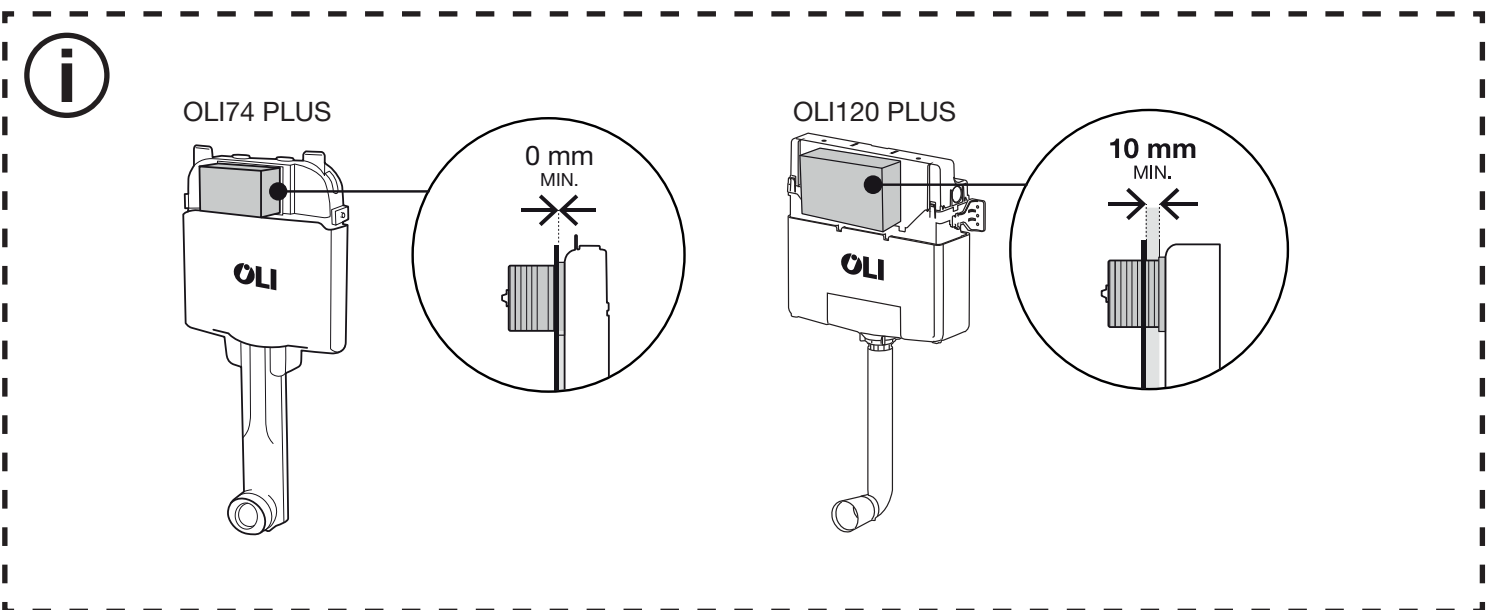

ELECTRA I

CONTROL PLATE

7

x2 

x1 

8

360°

9

90°