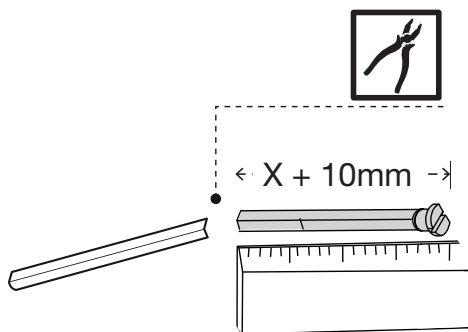

ELECTRA I

CONTROL PLATE

7

x2 

x1 

8

360°

9

90°