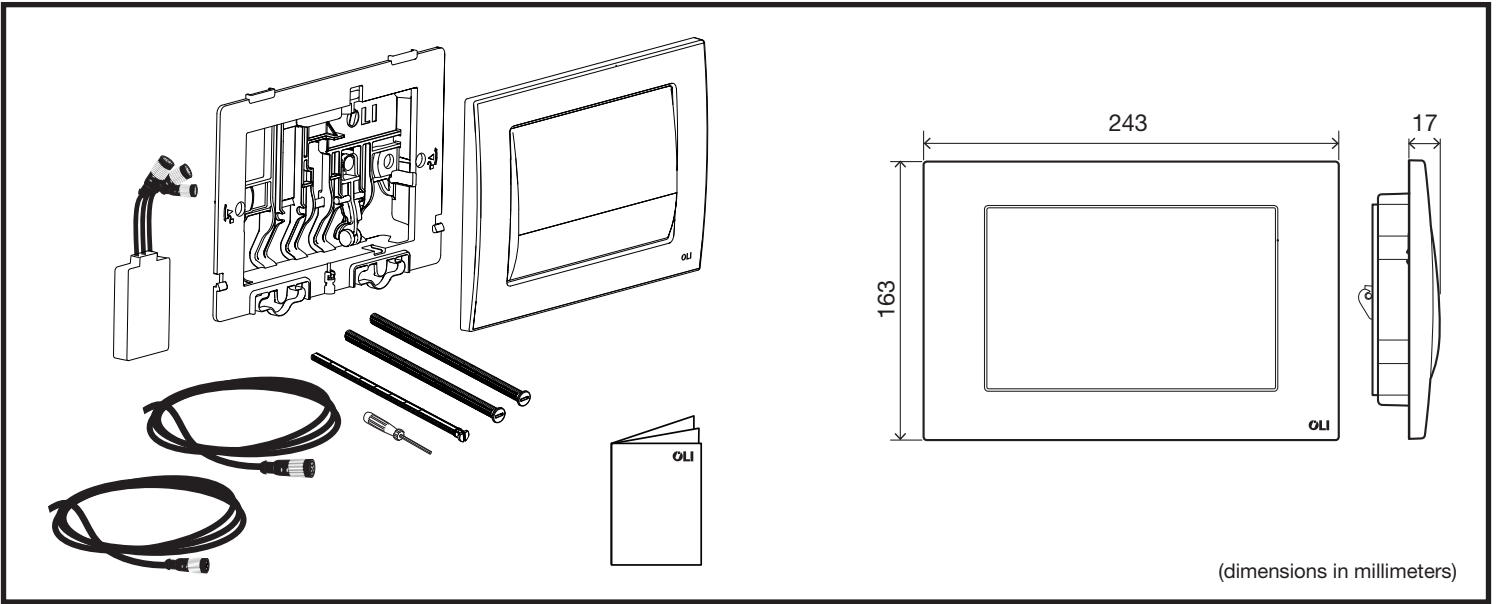

ELECTRA I

CONTROL PLATE

7

x2 

x1 

8

360°

9

90°