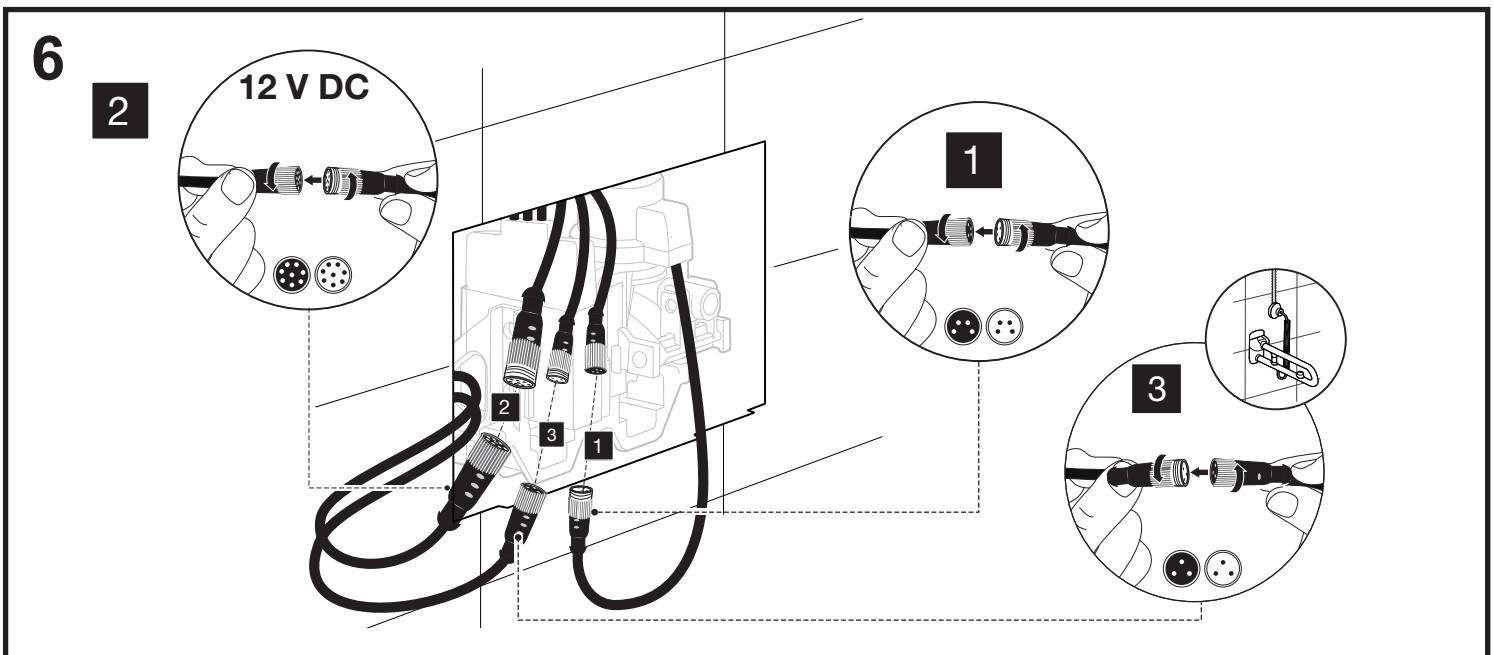

ELECTRA I

CONTROL PLATE

7

x2 

x1 

8

360°

9

90°