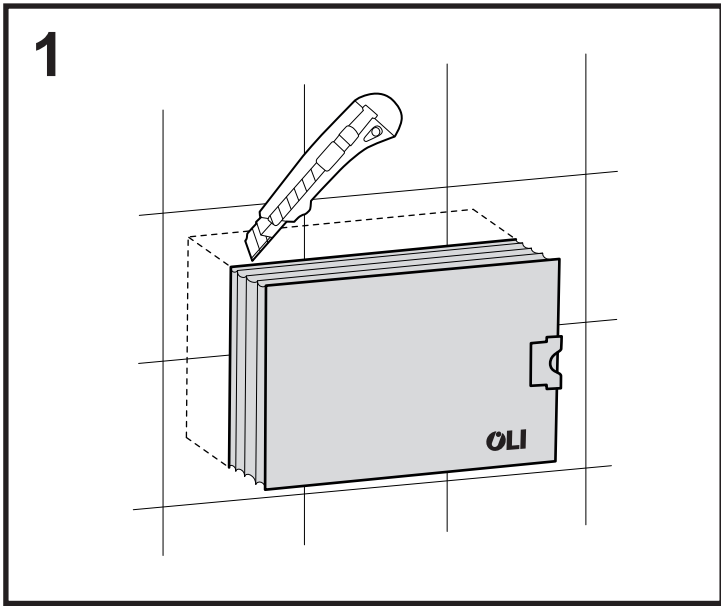

ELECTRA I

CONTROL PLATE

7

x2 

x1 

8

360°

9

90°