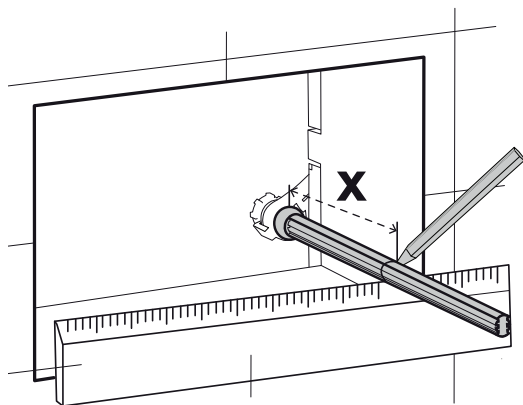

ELECTRA I

CONTROL PLATE

7

x2 

x1 

8

360°

9

90°