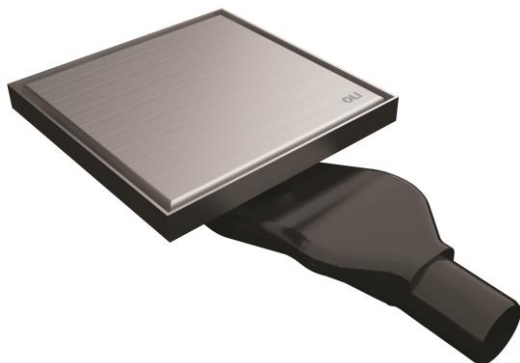

Technical Sheet

OLIFILO SQUARE 20

Floor drain shower system

A	B	C	D	E	F	G	H
100	200	200	98	20	63	43	48

Product Identification

300360

- OLIFILO square 20

Definition and Application

- Square floor shower system with a 360° polypropylene siphon, with a 200x200 mm brushed stainless steel grid
- Ideal for people with reduced mobility.

Technical Features

- 360° rotation polypropylene siphon
- Flow rate of 0,6 L/s
- Stainless steel body 304
- Siphon outlet diameter 40 mm
- 304 brushed stainless steel grid