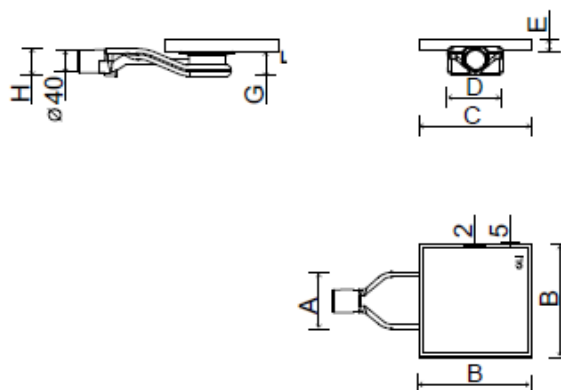

Technical Sheet

OLIFILO SQUARE 20

Floor drain shower system

A	B	C	D	E	F	G	H
100	200	200	98	20	63	43	48

Product Identification

300360

- OLIFILO square 20

Definition and Application

- Square floor shower system with a 360° polypropylene siphon, with a 200x200 mm brushed stainless steel grid
- Ideal for people with reduced mobility.

Technical Features

- 360° rotation polypropylene siphon
- Flow rate of 0,6 L/s
- Stainless steel body 304
- Siphon outlet diameter 40 mm
- 304 brushed stainless steel grid

- There are similar products available. For more information please consult our Sanitary Installation Systems catalogue or our site www.oli-world.com

Millimetres measures