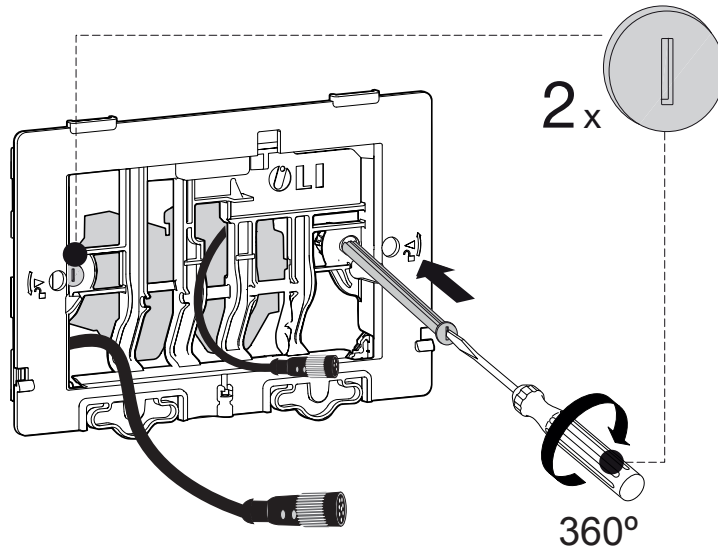

ELECTRA II

CONTROL PLATE

2

3

x 2 

< X + 20mm ->

4

2 x

360°