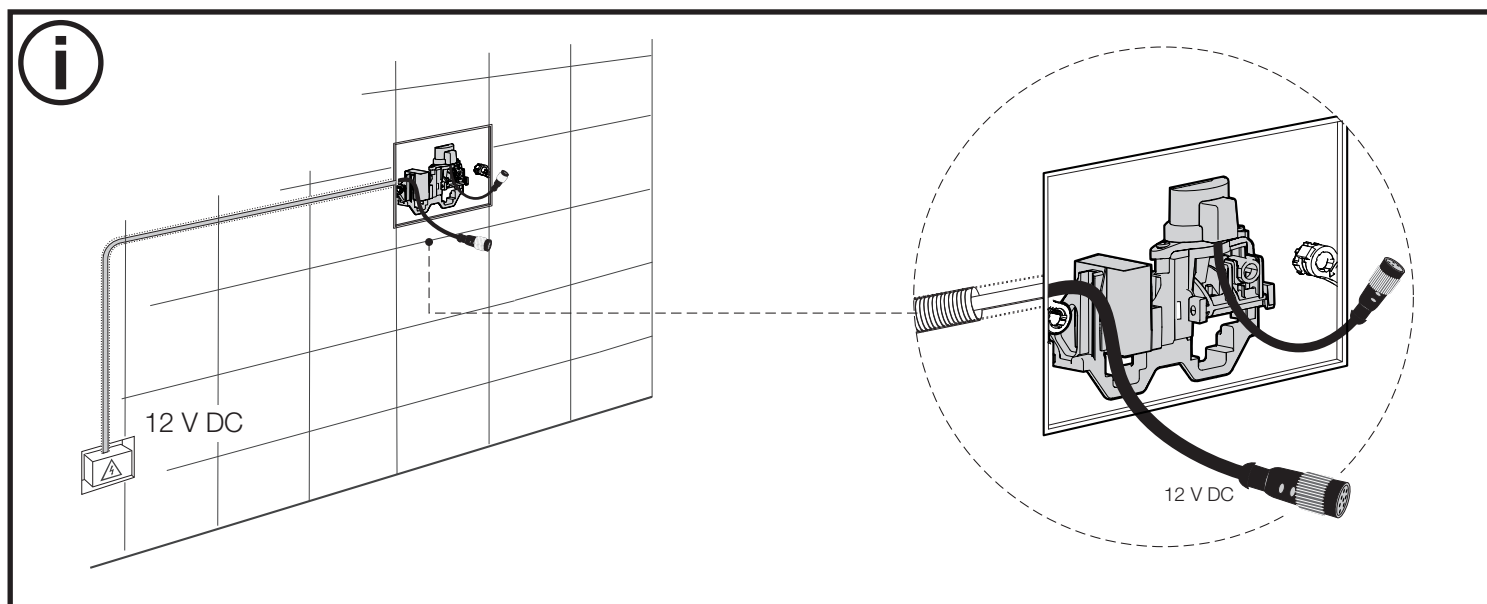

ELECTRA II

CONTROL PLATE

2

3

x 2 

< X + 20mm ->

4

2 x

360°