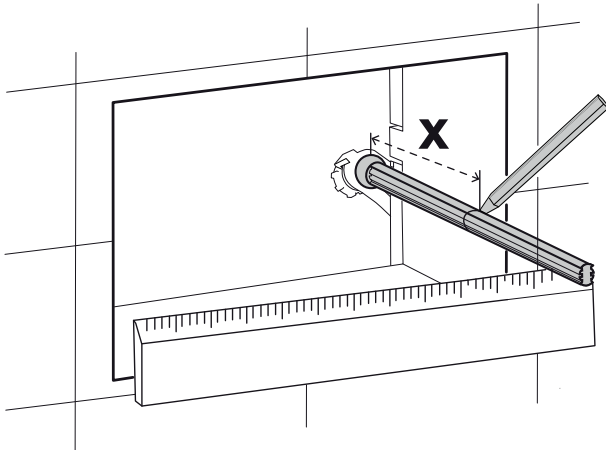

ELECTRA II

CONTROL PLATE

2

3

x 2 

< X + 20mm ->

4

2 x

360°