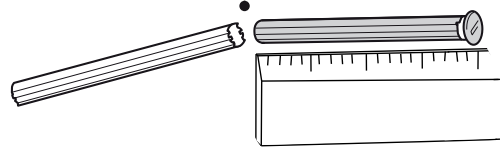

ELECTRA II

CONTROL PLATE

2

3

x 2 

< X + 20mm ->

4

2 x