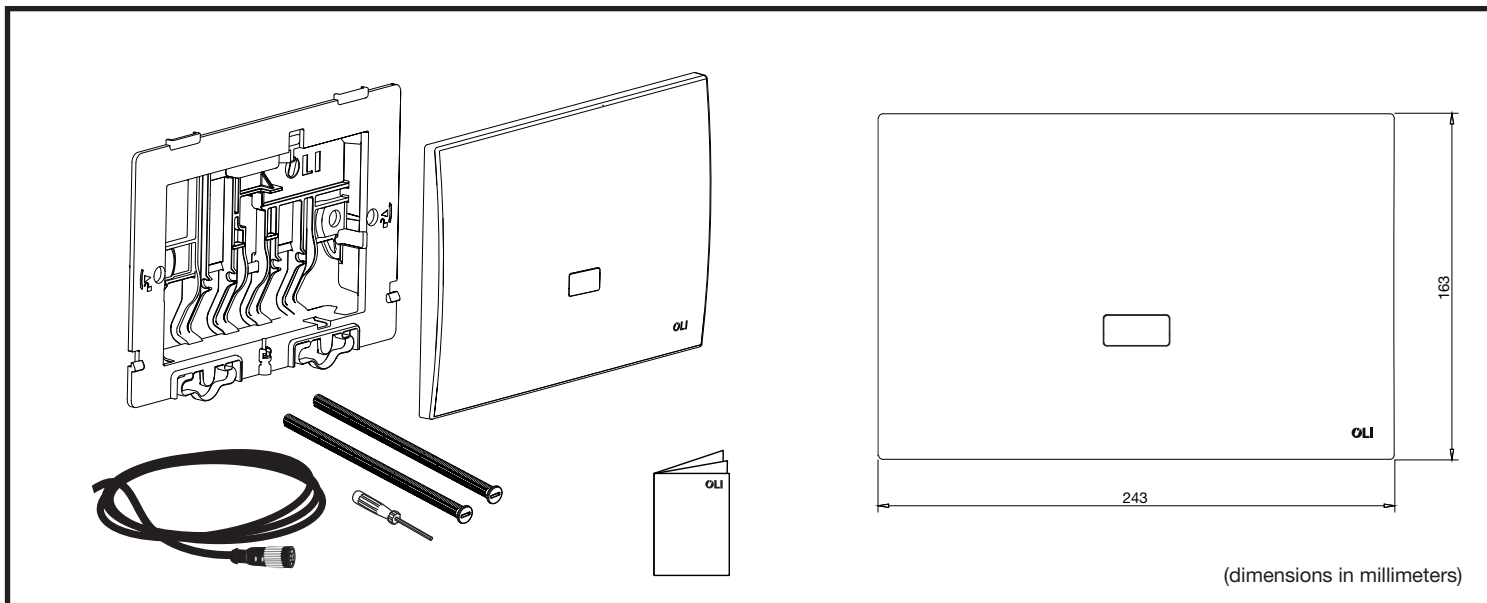

ELECTRA II

CONTROL PLATE

2

3

x 2 

< X + 20mm ->

4

2 x

360°