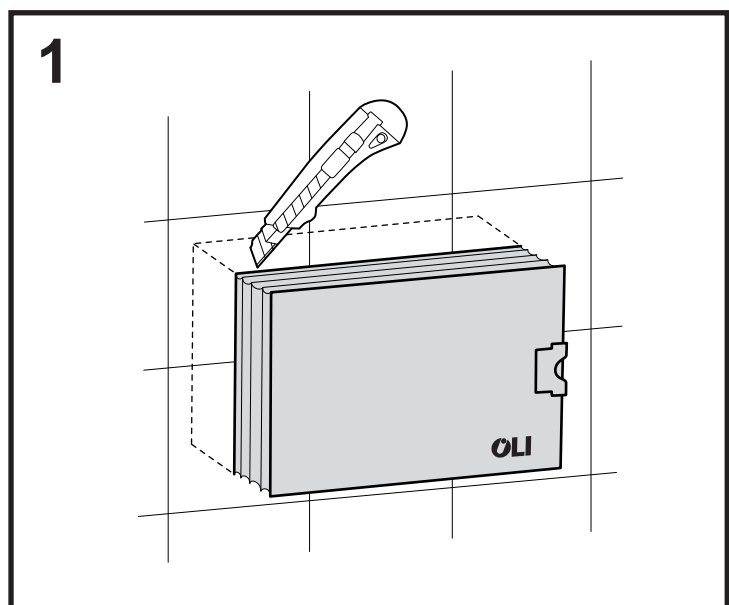

ELECTRA II

CONTROL PLATE

2

3

x 2 

< X + 20mm ->

4

2 x

360°