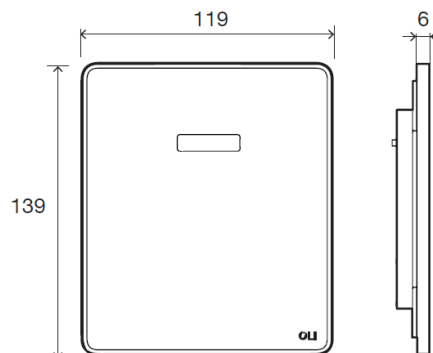

Technical Sheet

EAQUA Urinal

Product Identification

879119

- EAQUA URINAL BATT

Definition and Application

- Infrared sensor fluxometer for all type of walls. Connected by battery

Technical Features

- Touch-free, electronically controlled urinal flush valve for concealed installation
- Brushed stainless-steel front plate
- Double infrared sensors (with automatic setting feature)
- Dynamic sensor: constantly adjusts the optimum range
- Temporary-off (cleaning) and short-on (manual flush) activate with touch
- Flush time and sensor sensitivity adjustable with touch
- 24- or 48-hour hygienic flush and pre-flush activate with touch
- 6V Lithium CRP 2 (standard life time up to 4 years)
- Dimensions: 139 X 119mm
- Vandal resistant
- Should be exist a minimum distance between the urinal to the wall of 1 meter
- Required pre-installation of urinal concealed (cod- 879123)

Millimetres measures