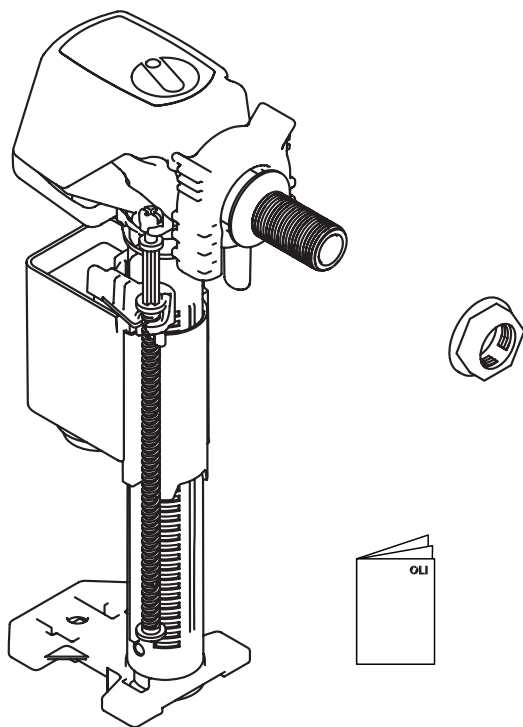

AZOR PLUS

LATERAL INLET VALVE

(dimensions in millimeters)

1