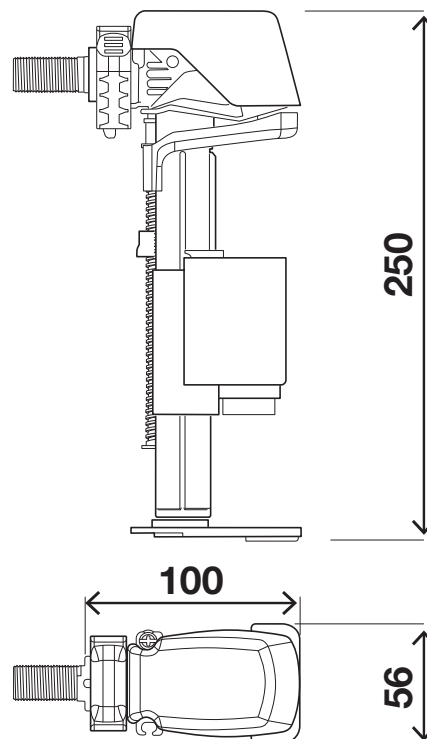

AZOR PLUS

LATERAL INLET VALVE

(dimensions in millimeters)

1