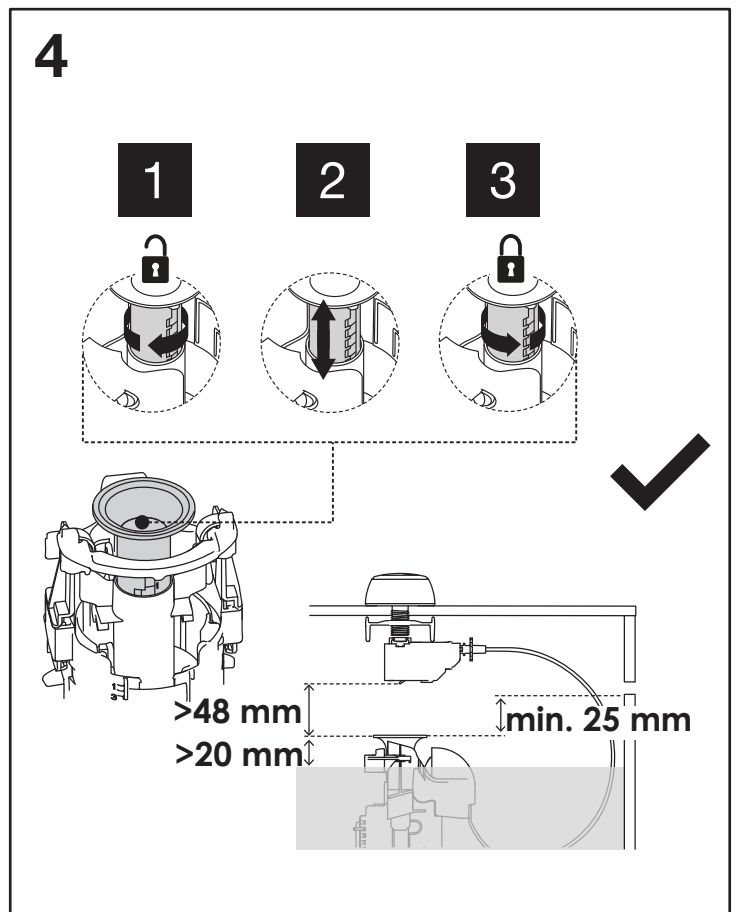

## OUTLET VALVE

**H = MIN. = 350 mm**  
**MAX. = 500 mm**

**D = Ø16 at 38 mm**  
**Ø46 at 60 mm**

**D = Ø38 at 45 mm**

5

**i**