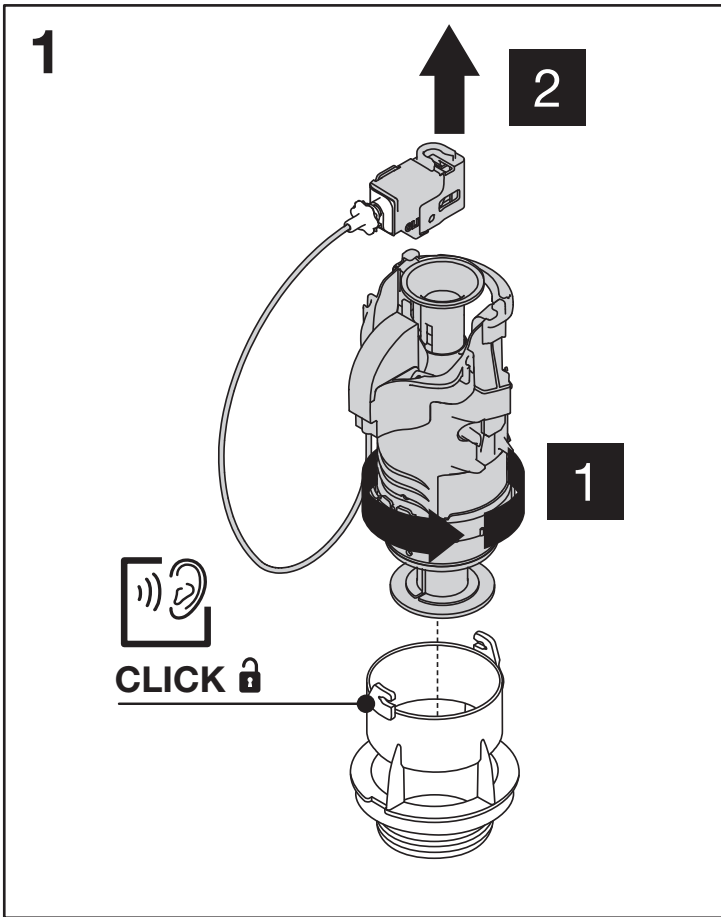

## OUTLET VALVE

**H = MIN. = 350 mm**  
**MAX. = 500 mm**

**D = Ø16 at 38 mm**  
**Ø46 at 60 mm**

**D = Ø38 at 45 mm**

5

**i**