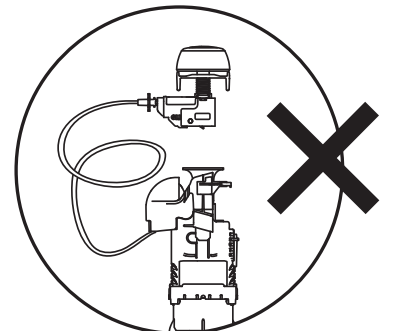

## OUTLET VALVE

**H = MIN. = 350 mm**  
**MAX. = 500 mm**

**D = Ø16 at 38 mm**  
**Ø46 at 60 mm**

**D = Ø38 at 45 mm**

5

**i**