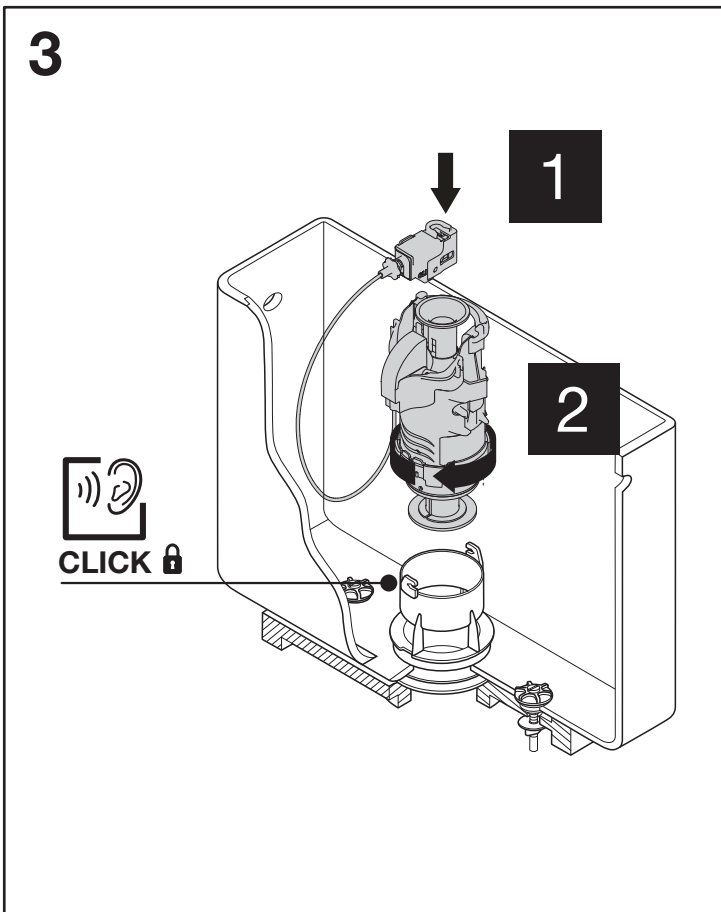

## OUTLET VALVE

**H = MIN. = 350 mm**  
**MAX. = 500 mm**

**D = Ø16 at 38 mm**  
**Ø46 at 60 mm**

**D = Ø38 at 45 mm**

5

**i**