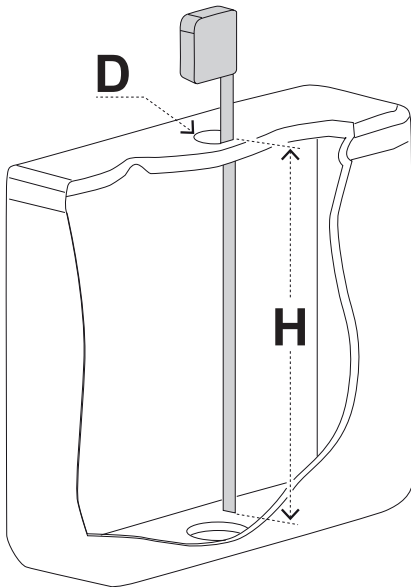

## OUTLET VALVE

**H = MIN. = 350 mm**  
**MAX. = 500 mm**

**D = Ø16 at 38 mm**  
**Ø46 at 60 mm**

**D = Ø38 at 45 mm**

5

**i**