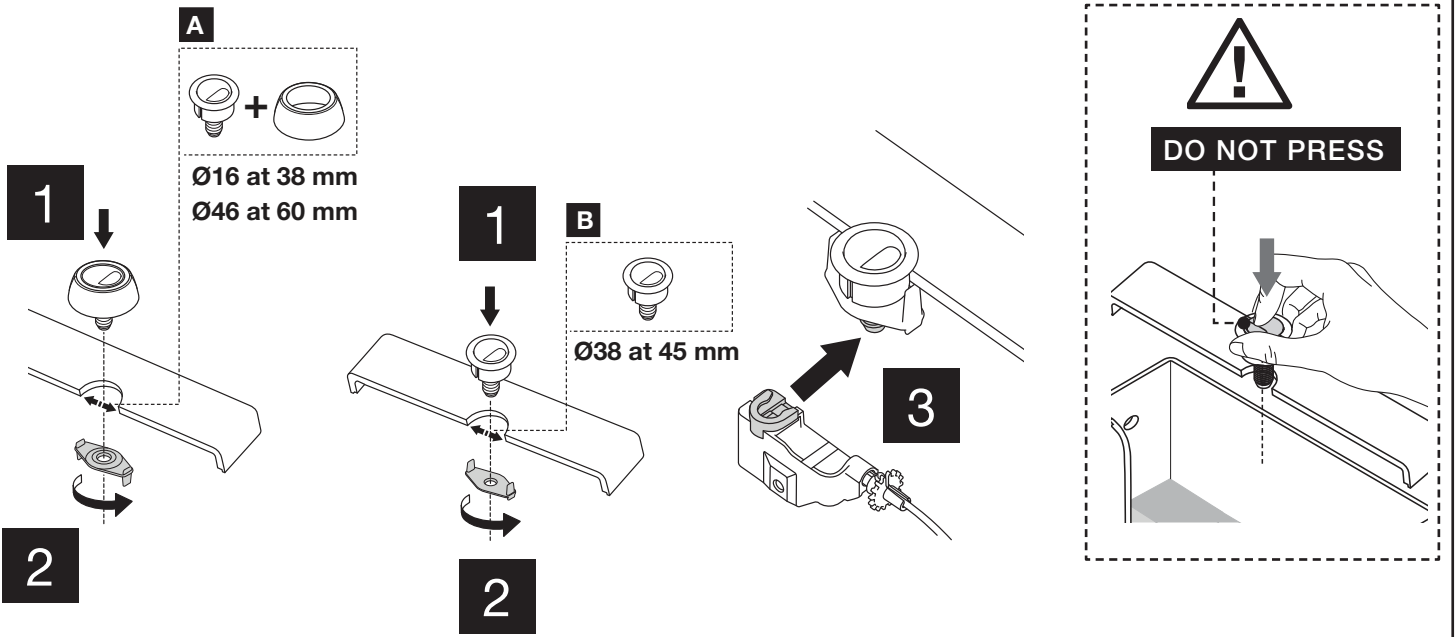

## OUTLET VALVE

**H = MIN. = 350 mm**  
**MAX. = 500 mm**

**D = Ø16 at 38 mm**  
**Ø46 at 60 mm**

**D = Ø38 at 45 mm**

5

**i**