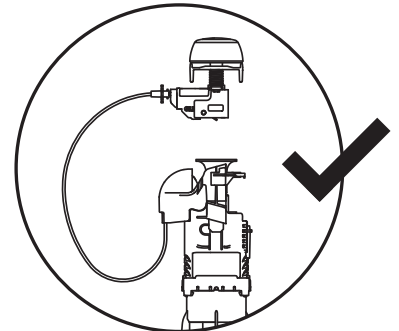

## OUTLET VALVE

**H = MIN. = 350 mm**  
**MAX. = 500 mm**

**D = Ø16 at 38 mm**  
**Ø46 at 60 mm**

**D = Ø38 at 45 mm**

5

**i**