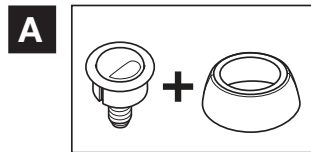

## OUTLET VALVE

**H = MIN. = 350 mm**  
**MAX. = 500 mm**

**D = Ø16 at 38 mm**  
**Ø46 at 60 mm**

**D = Ø38 at 45 mm**

5

**i**