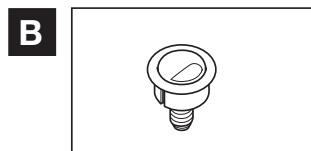

## OUTLET VALVE

**H = MIN. = 350 mm**  
**MAX. = 500 mm**

**D = Ø16 at 38 mm**  
**Ø46 at 60 mm**

**D = Ø38 at 45 mm**

5

**i**