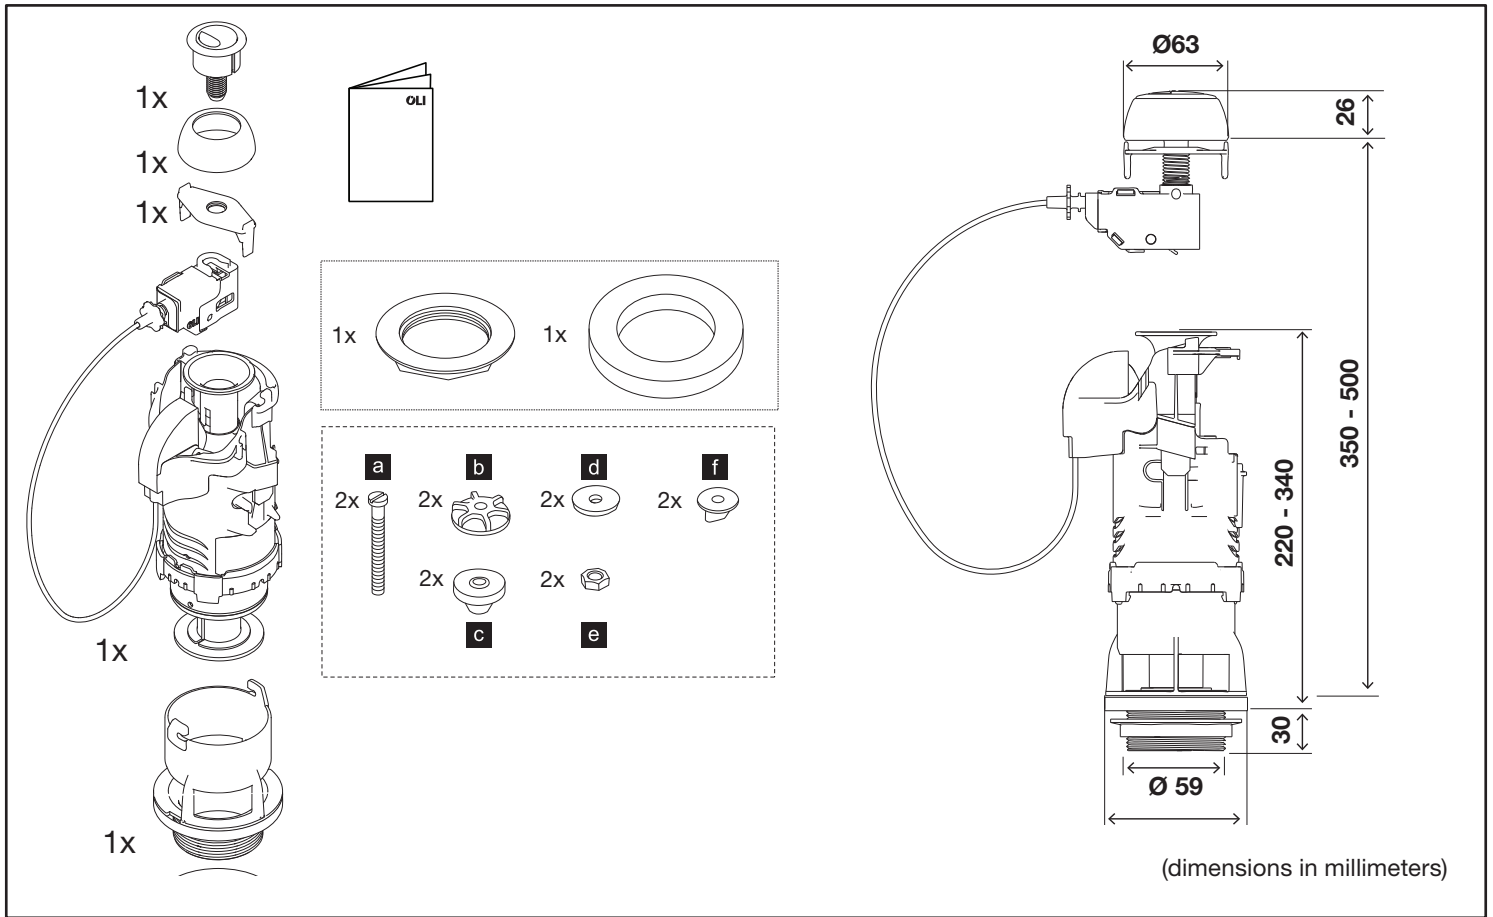

# DECO CABLE

## OUTLET VALVE

**H = MIN. = 350 mm**  
**MAX. = 500 mm**

**D = Ø16 at 38 mm**  
**Ø46 at 60 mm**

**D = Ø38 at 45 mm**

5

**i**