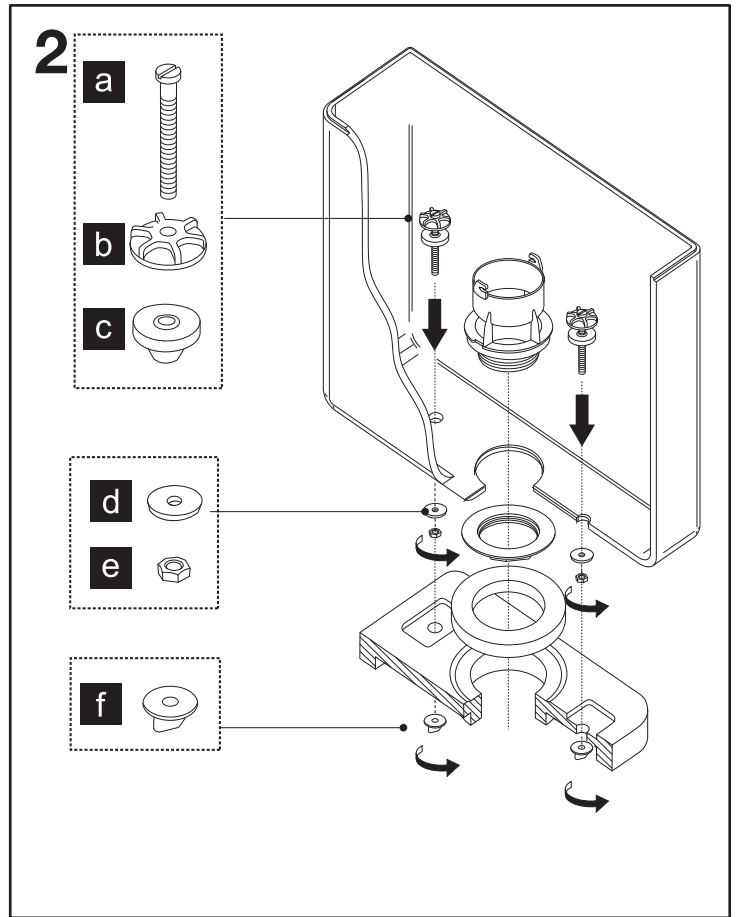

## OUTLET VALVE

**H = MIN. = 350 mm**  
**MAX. = 500 mm**

**D = Ø16 at 38 mm**  
**Ø46 at 60 mm**

**D = Ø38 at 45 mm**

5

**i**