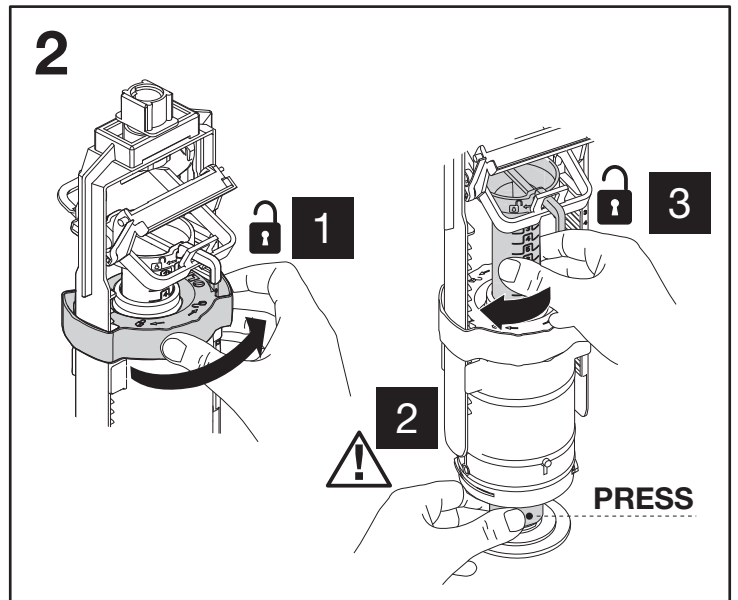

FAST + ADAPTERS

START | STOP OUTLET VALVE

4

A	B
X	X-4
5	1
8	4

PRESS

5

6

OUTLET VALVE ADAPTERS