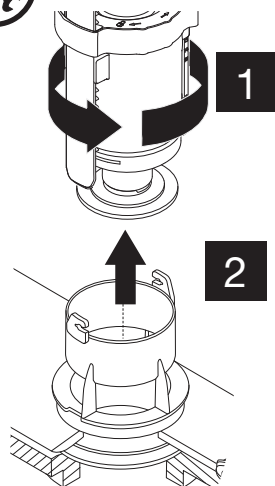

FAST + ADAPTERS

START | STOP OUTLET VALVE

4

A	B
X	X-4
5	1
8	4

PRESS

5

6

OUTLET VALVE ADAPTERS