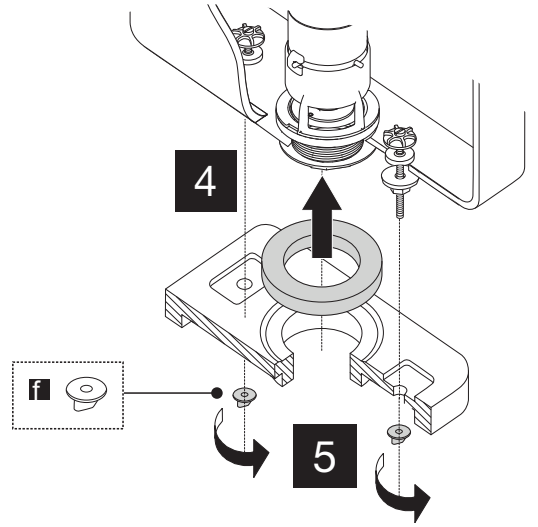

FAST + ADAPTERS

START | STOP OUTLET VALVE

4

A	B
X	X-4
5	1
8	4

PRESS

5

6

OUTLET VALVE ADAPTERS