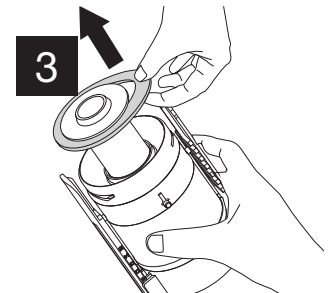

FAST + ADAPTERS

START | STOP OUTLET VALVE

4

A	B
X	X-4
5	1
8	4

PRESS

5

6

OUTLET VALVE ADAPTERS