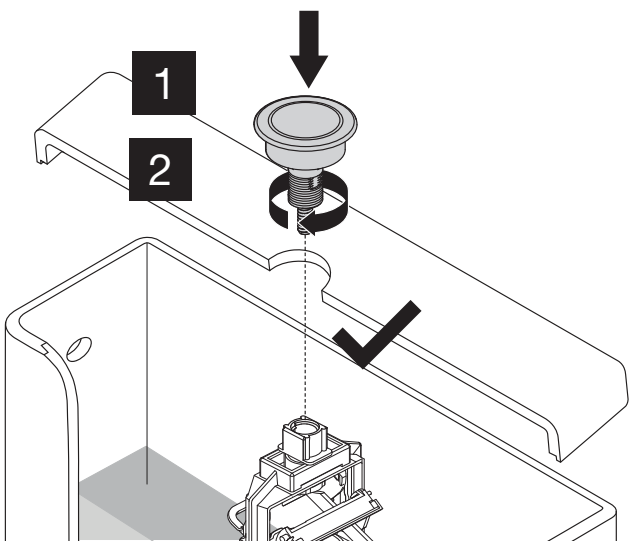

FAST + ADAPTERS

START | STOP OUTLET VALVE

4

A	B
X	X-4
5	1
8	4

PRESS

5

6

OUTLET VALVE ADAPTERS