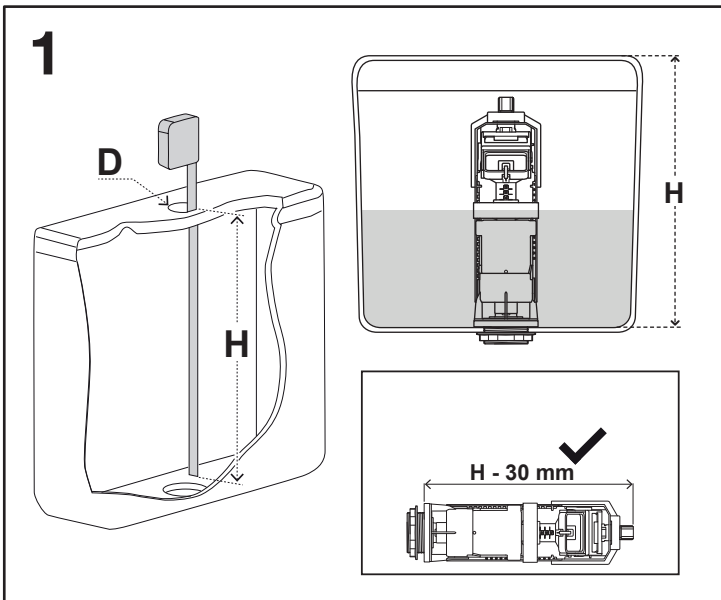

FAST + ADAPTERS

START | STOP OUTLET VALVE

4

A	B
X	X-4
5	1
8	4

PRESS

5

6

OUTLET VALVE ADAPTERS