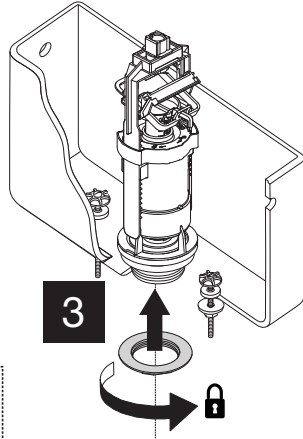

FAST + ADAPTERS

START | STOP OUTLET VALVE

4

A	B
X	X-4
5	1
8	4

PRESS

5

6

OUTLET VALVE ADAPTERS