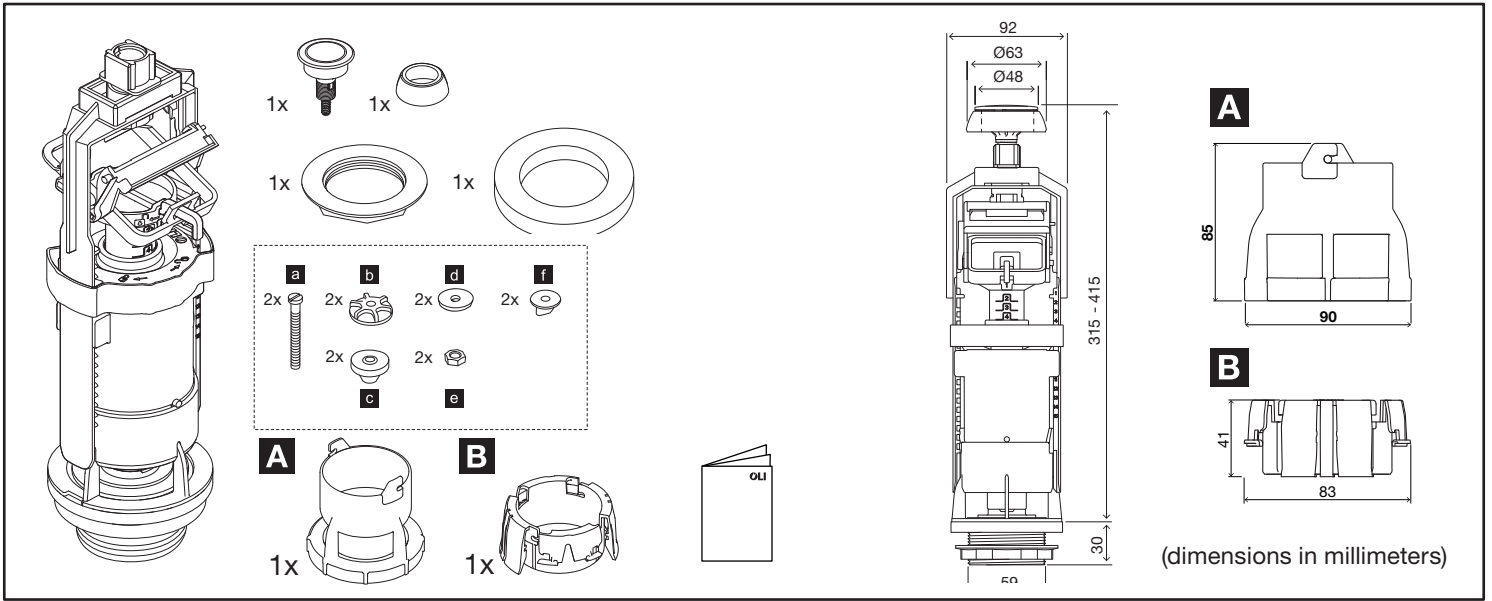

FAST + ADAPTERS

START | STOP OUTLET VALVE

4

A	B
X	X-4
5	1
8	4

PRESS

5

6

OUTLET VALVE ADAPTERS