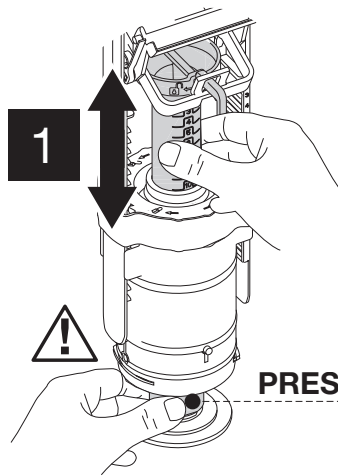

FAST + ADAPTERS

START | STOP OUTLET VALVE

4

A	B
X	X-4
5	1
8	4

PRESS

5

6

OUTLET VALVE ADAPTERS