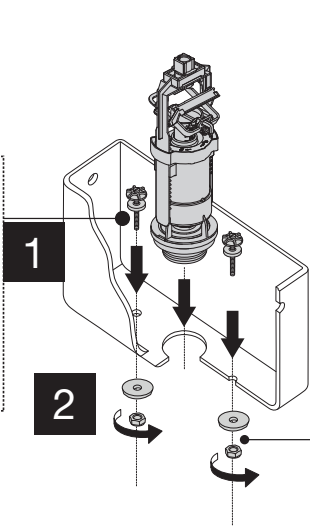

FAST + ADAPTERS

START | STOP OUTLET VALVE

4

A	B
X	X-4
5	1
8	4

PRESS

5

6

OUTLET VALVE ADAPTERS