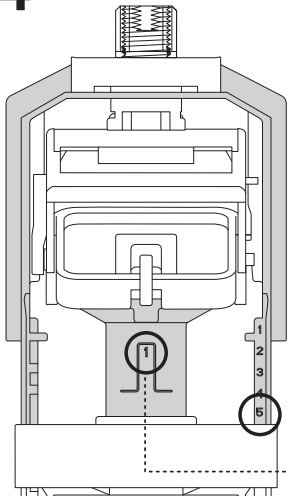

FAST + ADAPTERS

START | STOP OUTLET VALVE

4

A	B
X	X-4
5	1
8	4

PRESS

5

6

OUTLET VALVE ADAPTERS