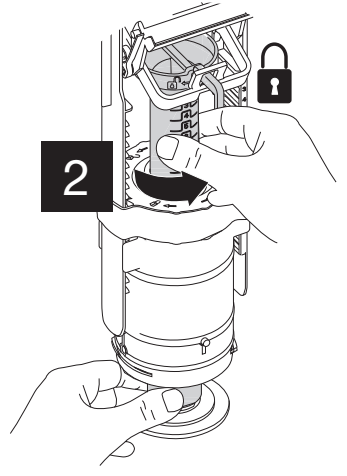

FAST + ADAPTERS

START | STOP OUTLET VALVE

4

A	B
X	X-4
5	1
8	4

PRESS

5

6

OUTLET VALVE ADAPTERS