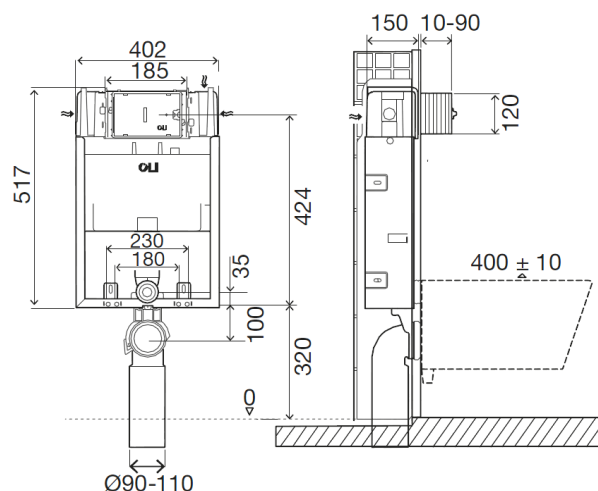

Technical Sheet

Expert Plus Mechanic Simlex 820

Product Identification

076456

- Expert Plus Mechanic Simlex 820

Definition and Application

- Preassembled structure for setting in masonry walls, to installation of wall-hung sanitary appliances.
- Compatible with all wall-hung WC pans
- Top or front activation/access

Technical Features

Structure

- Metal with 820mm, galvanized, corrosion resistant
- Dual flush in wall cistern compatible with either dual or single flush actuators 6/3 liters (adjustable to 4/2 or 7/3 liters)
- Mechanic actuation
- Pneumatic Kit available
- Working pressure from 0,1 to 16 bar
- Resistance to atmospheric humidity (Hr <90%).
- Polypropylene cistern highly resistable and inalterable to thermal stress
- Lower/under bench installation possibility
- Certified cistern according NF, SINTEF and WRAS
- CE EN 14055 marking CL1
- Equipped with Azor Plus Inlet Valve, with delayed refilling (saves up to 9 litres of water per day) and silent according to the NF standard category Class I
- Supplied with anti-condensation lining
- %A+ class for the Water Efficiency in compliance with the ANQIP Authority requirements

Accessories

- 1 Discharge pipe ø 90 x 250
- 1 Seal for discharge pipe ø 125
- 1 Connecting pipe ø 45 x 180
- 1 Pan rubber seal ø 45
- 1 Protective box
- 1 G ½+stop valve
- 1 Protection sponge for the stop valve
- 1 Flush bend ø 90 / 90 L230
- 1 Discharge pipe ø 56 x 165
- 1 Protection pipe Ø90
- 1 Protection pipe Ø45
- 1 Adaptor pipe ø 90/110

- 2 Threaded rods M12
- 2 Protection for threaded rod
- 2 Protection cover
- 2 Washers for WC pan fixation
- 2 Nuts M12
- 2 Washers ø 34

Warranty

- For the terms of warranty please visit www.oli-world.com