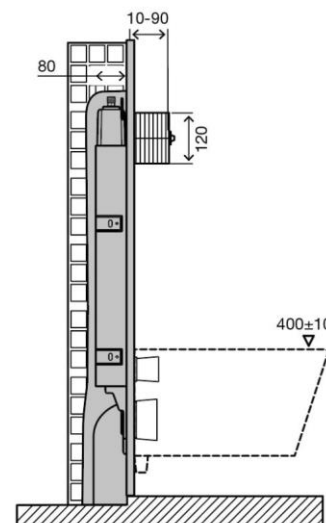

Technical Sheet

OLI74 PLUS

Product Identification

077736

- OLI74 PLUS Electronic Simflex

Definition and Application

- Preassembled structure for setting in masonry walls, to installation of wall-hung sanitary appliances.
- Exclusive to electronic control plates by infrared
- Compatible with all wall-hung WC pans

Technical Features

Structure

- Metal, galvanized, corrosion resistant

Cistern

- Dual flush of 6/3 litres
- Electronic actuation
- Electronic and mechanic actuation with Electra III control plate
- Working pressure from 0,1 to 16 bar
- Resistance to atmospheric humidity (Hr <90%).
- Polypropylene (PP) cistern highly resistant and inalterable to thermal stress
- Other versions compliant with WRAS/SAI-WATERMARK/UPC/KIWA standards
- EN 14055 marking CL1
- Equipped with Azor Plus Inlet Valve, with delayed refilling (saves up to 9 litres of water per day) and silent according to the NF standard category Class I
- Supplied with anti-condensation lining
- "A" class for the Water Efficiency in compliance with the ANQIP Authority requirements

Millimetres measures

Accessories

- 1 Discharge pipe \varnothing 90 x 250
- 1 Seal for discharge pipe \varnothing 125
- 1 Connecting pipe \varnothing 45 x 180
- 1 Pan rubber seal \varnothing 45
- 1 Protective box
- 1 G 1/2" stop valve
- 1 Protection sponge for the stop valve
- 1 Flush bend \varnothing 90 / 90 L230
- 1 Protection pipe \varnothing 90
- 1 Protection pipe \varnothing 45