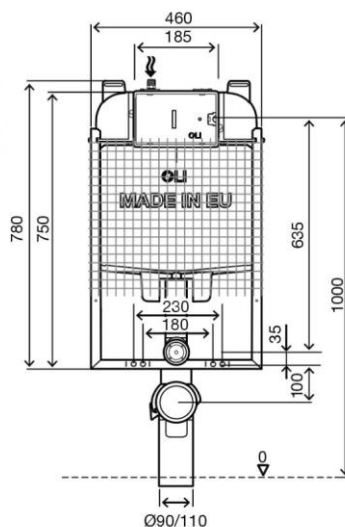

Technical Sheet

OLI74 PLUS

Product Identification

077736

- OLI74 PLUS Electronic Simflex

Definition and Application

- Preassembled structure for setting in masonry walls, to installation of wall-hung sanitary appliances.
- Exclusive to electronic control plates by infrared
- Compatible with all wall-hung WC pans

Technical Features

Structure

- Metal, galvanized, corrosion resistant

Cistern

- Dual flush of 6/3 litres
- Electronic actuation
- Electronic and mechanic actuation with Electra III control plate
- Working pressure from 0,1 to 16 bar
- Resistance to atmospheric humidity (Hr <90%).
- Polypropylene (PP) cistern highly resistant and inalterable to thermal stress
- Other versions compliant with WRAS/SAI-WATERMARK/UPC/KIWA standards
- EN 14055 marking CL1
- Equipped with Azor Plus Inlet Valve, with delayed refilling (saves up to 9 litres of water per day) and silent according to the NF standard category Class I
- Supplied with anti-condensation lining
- "A" class for the Water Efficiency in compliance with the ANQIP Authority requirements

Millimetres measures

Accessories

- 1 Discharge pipe \varnothing 90 x 250
- 1 Seal for discharge pipe \varnothing 125
- 1 Connecting pipe \varnothing 45 x 180
- 1 Pan rubber seal \varnothing 45
- 1 Protective box
- 1 G 1/2" stop valve
- 1 Protection sponge for the stop valve
- 1 Flush bend \varnothing 90 / 90 L230
- 1 Protection pipe \varnothing 90
- 1 Protection pipe \varnothing 45