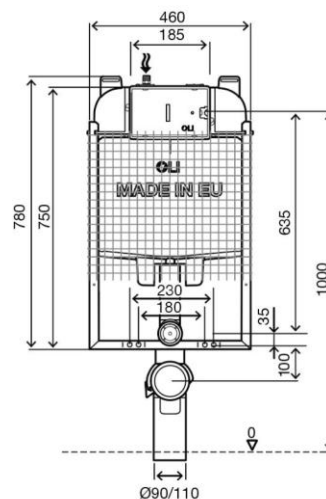

Technical Sheet

OLI74 PLUS

Product Identification

002332

- OLI74 PLUS Pneumatic Simflex

Definition and Application

- Preassembled structure for setting in masonry walls, to installation of wall-hung sanitary appliances.
- Compatible with all wall-hung WC pans

Technical Features

Structure

- Metal, galvanized, corrosion resistant

Cistern

- Dual flush in-wall cistern compatible with either dual or single flush actuators 6/3 litres
- Pneumatic actuation
- 80mm thickness
- Working pressure from 0,1 to 16 bar
- Resistance to atmospheric humidity (Hr <90%).
- Polypropylene (PP) cistern highly resistant and inalterable to thermal stress
- Other versions compliant with WRAS/NF/SAI-WATERMARK/UPC/KIWA standards
- EN 14055 marking CL1
- Equipped with Azor Plus Inlet Valve, with delayed refilling (saves up to 9 litres of water per day) and silent according to the NF standard category Class I
- Supplied with anti-condensation lining
- "A" class for the Water Efficiency in compliance with the ANQIP Authority requirements
- Possibility to put pneumatic actuation 2,5 meters from the cistern

Millimetros measures

Accessories

- 1 Discharge pipe \varnothing 90 x 250
- 1 Seal for discharge pipe \varnothing 125
- 1 Connecting pipe \varnothing 45 x 180
- 1 Pan rubber seal \varnothing 45
- 1 Protective box
- 1 G 1/2" stop valve
- 1 Protection sponge for the stop valve
- 1 Flush bend \varnothing 90 / 90 L230
- 1 Protection pipe \varnothing 90
- 1 Protection pipe \varnothing 45