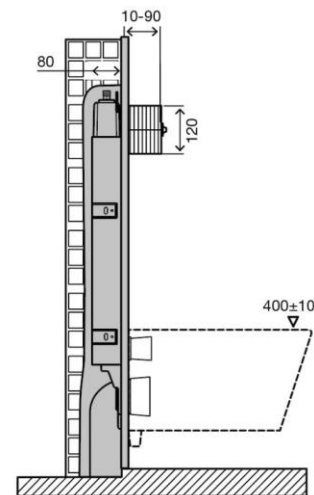

Technical Sheet

OLI74 PLUS

Product Identification

002332

- OLI74 PLUS Pneumatic Simflex

Definition and Application

- Preassembled structure for setting in masonry walls, to installation of wall-hung sanitary appliances.
- Compatible with all wall-hung WC pans

Technical Features

Structure

- Metal, galvanized, corrosion resistant

Cistern

- Dual flush in-wall cistern compatible with either dual or single flush actuators 6/3 litres
- Pneumatic actuation
- 80mm thickness
- Working pressure from 0,1 to 16 bar
- Resistance to atmospheric humidity (Hr <90%).
- Polypropylene (PP) cistern highly resistant and inalterable to thermal stress
- Other versions compliant with WRAS/NF/SAI-WATERMARK/UPC/KIWA standards
- EN 14055 marking CL1
- Equipped with Azor Plus Inlet Valve, with delayed refilling (saves up to 9 litres of water per day) and silent according to the NF standard category Class I
- Supplied with anti-condensation lining
- "A" class for the Water Efficiency in compliance with the ANQIP Authority requirements
- Possibility to put pneumatic actuation 2,5 meters from the cistern

Millimetros measures

Accessories

- 1 Discharge pipe \varnothing 90 x 250
- 1 Seal for discharge pipe \varnothing 125
- 1 Connecting pipe \varnothing 45 x 180
- 1 Pan rubber seal \varnothing 45
- 1 Protective box
- 1 G 1/2" stop valve
- 1 Protection sponge for the stop valve
- 1 Flush bend \varnothing 90 / 90 L230
- 1 Protection pipe \varnothing 90
- 1 Protection pipe \varnothing 45