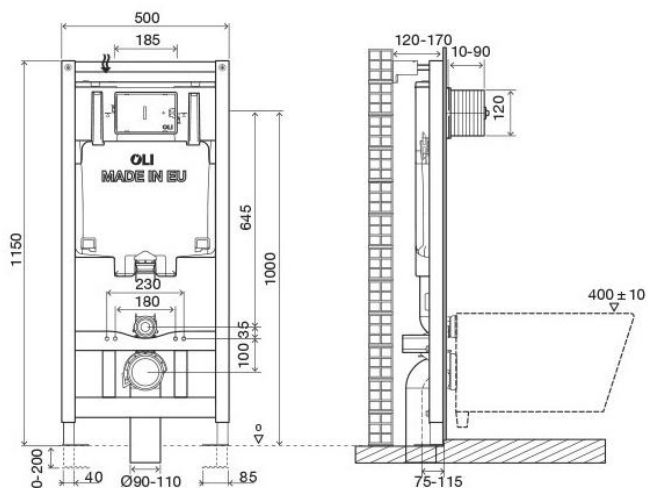

Technical Sheet

OLI80 Sanitarblock

Product Identification

600151

- OLI80 Mechanic Sanitarblock

Definition and Application

- Preassembled structure for installation in front of masonry wall and finish in light wall, plasterboard wall and technical support rail for light wall
- Compatible with wall hung toilets up to 660mm long.

Technical Features

Structure

- Painted frame with 1,5mm thickness, corrosion resistant
- Easy and quick installation with Fast Fit system
- Minimum thickness of 120mm and adjustable up to 170mm
- Height regulation of the adjustable floor brackets (0-200 mm);
- Depth adjustable outlet bend
- One man assembly
- Frame tested for 400kg load

Millimetres measures

FTC.1407.01
Technical Sheet

www.oli-world.com
comercial@oli-world.com
export@oli-world.com

Cistern

- Dual flush of 6/3 in-wall cistern compatible with either dual or single flush actuators
- Adjustable flush volumes to 4.5/3L
- 80mm thickness
- Mechanic actuation
- Working pressure from 0,1 to 16 bar
- Resistance to atmospheric humidity (Hr <90%).
- Polypropylene (PP) cistern highly resistant and inalterable to thermal stress
- Other versions compliant with: BELGAQUA standard
- EN 14055 marking CE marking
- Equipped with Azor inlet valve
- Supplied with anti-condensation lining