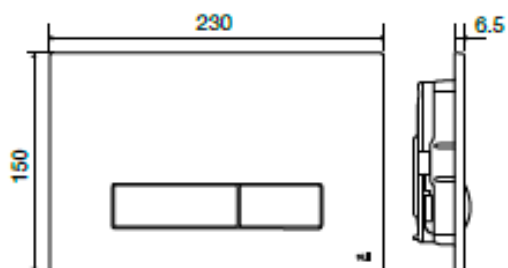

Technical Sheet

Glam Control Plate

Product Identification

139179	• Glam Polished Chrome OLIpure
139180	• Glam Matt Chrome OLIpure
139178	• Glam White OLIpure
139181	• Glam Black Soft Touch OLIpure
139185	• Glam Polished Chrome
139186	• Glam Matt Chrome
139184	• Glam White
139187	• Glam Black soft touch

Millimetres measures