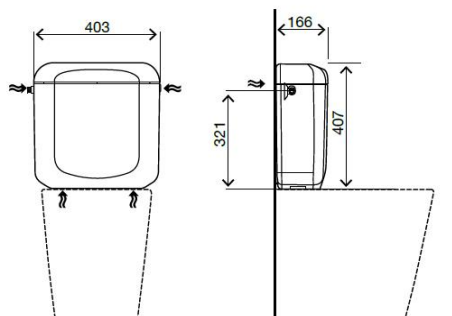

## Product Identification

- |        |                                   |
|--------|-----------------------------------|
| 425201 | • Zaffiro DD with 1/2" stop valve |
| 425501 | • Zaffiro DD                      |
| 002426 | • Zaffiro DD Bottom connection    |

## Technical Features

- Dual flush 6/3 litres (adjustable to 9/4 litres in the outlet valve)
- Certified according to CE EN 14055 CL1 and KIWA
- Silent inlet valve (NF Class 1)
- Acoustic and anti-condensation internal lining
- 166mm thickness
- Water supply connection – Lateral and back (a bended connection pipe or flexible hose it's needed)
- "A" class for the water efficiency in compliance with the ANQIP authority requirements
- White PS material