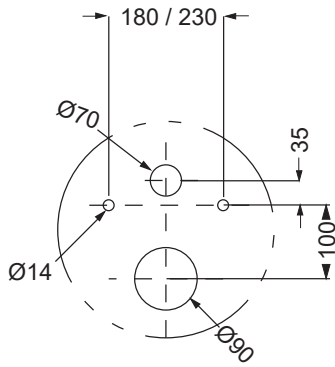

OLI120 PLUS | AC

SANITARBLOCK

(dimensions in millimeters)

i INSTALLATION ZONE

8

9A

9B

9C

> 660 mm

881603

i

i

10

13

15