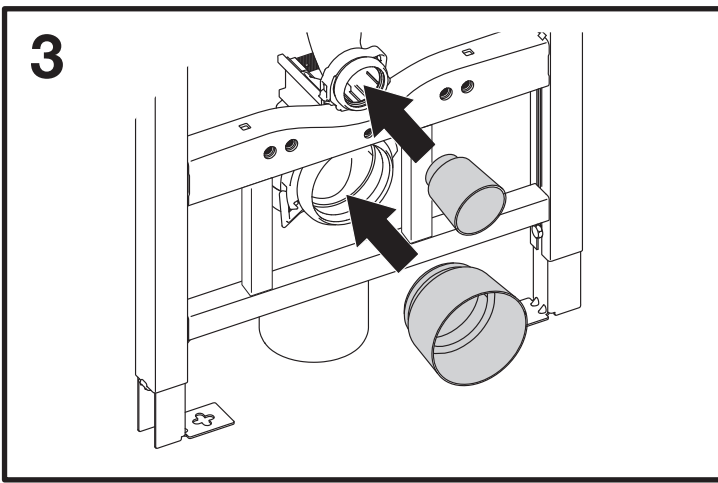

OLI120 PLUS | AC

SANITARBLOCK

(dimensions in millimeters)

i INSTALLATION ZONE

8

9A

9B

9C

> 660 mm

881603

i

i

10

13

15