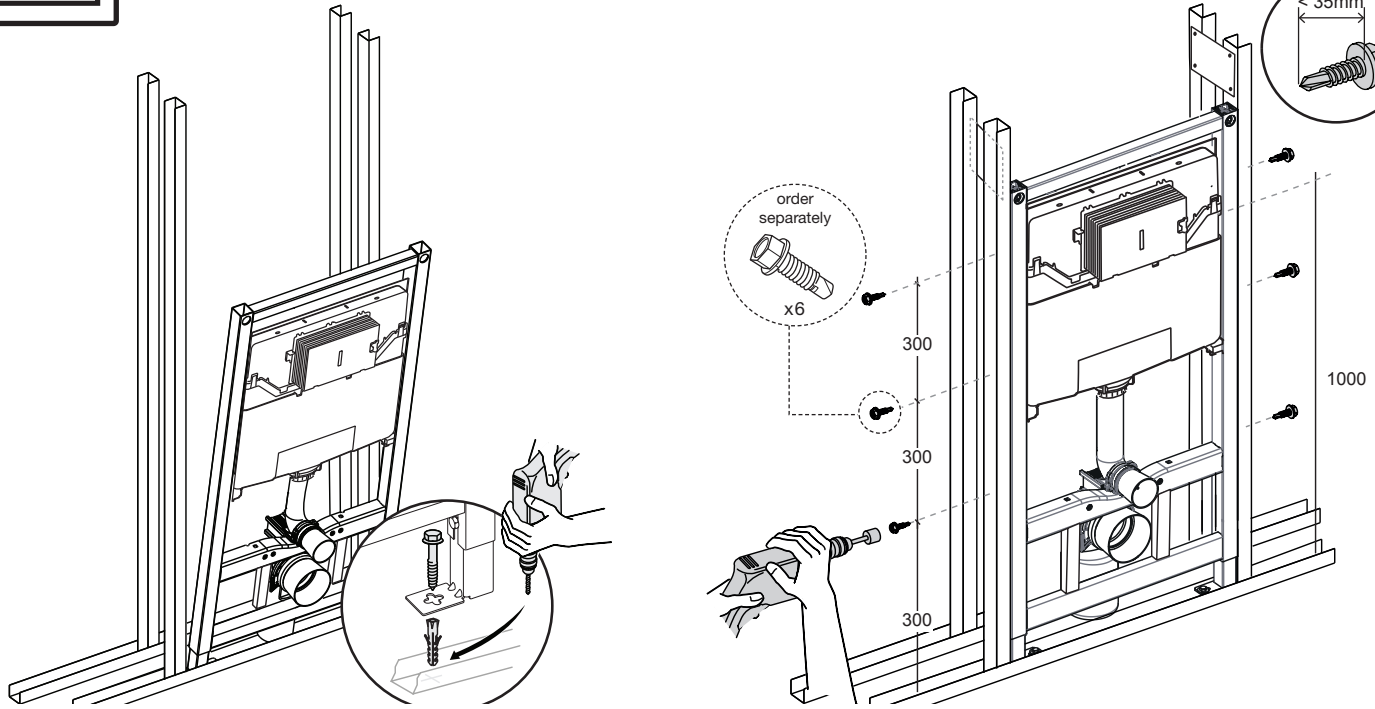

OLI120 PLUS | AC

SANITARBLOCK

(dimensions in millimeters)

i INSTALLATION ZONE

8

9A

9B

9C

> 660 mm

881603

i

i

10

13

15