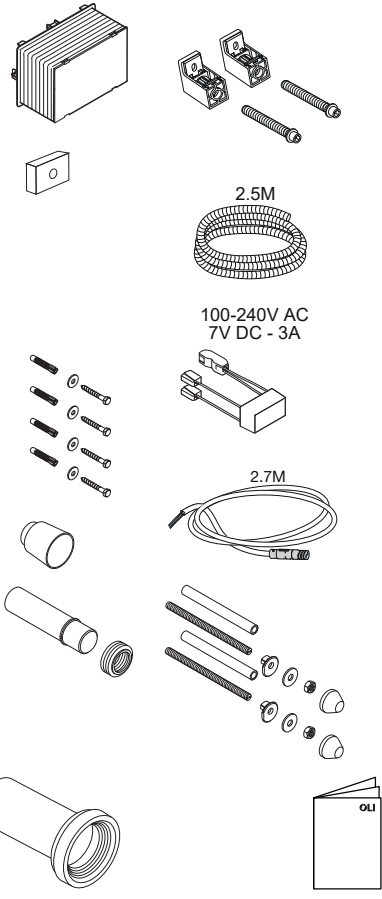

OLI120 PLUS | AC

SANITARBLOCK

(dimensions in millimeters)

i INSTALLATION ZONE

8

9A

9B

9C

> 660 mm

881603

i

i

10

13

15