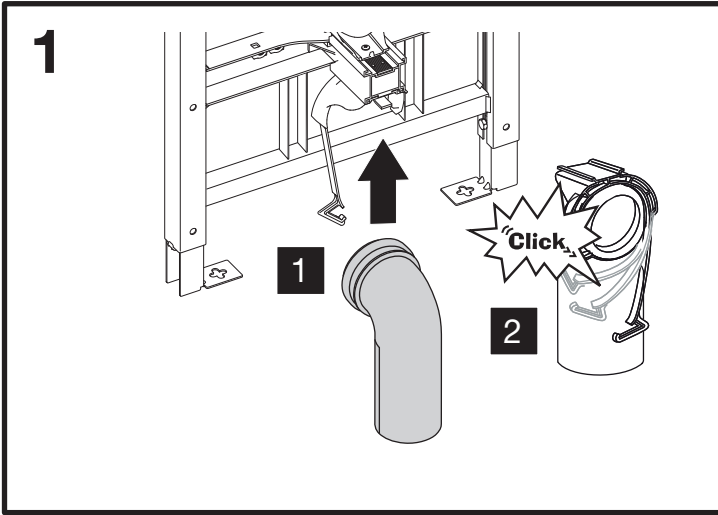

OLI120 PLUS | AC

SANITARBLOCK

(dimensions in millimeters)

i INSTALLATION ZONE

8

9A

9B

9C

> 660 mm

881603

i

i

10

13

15