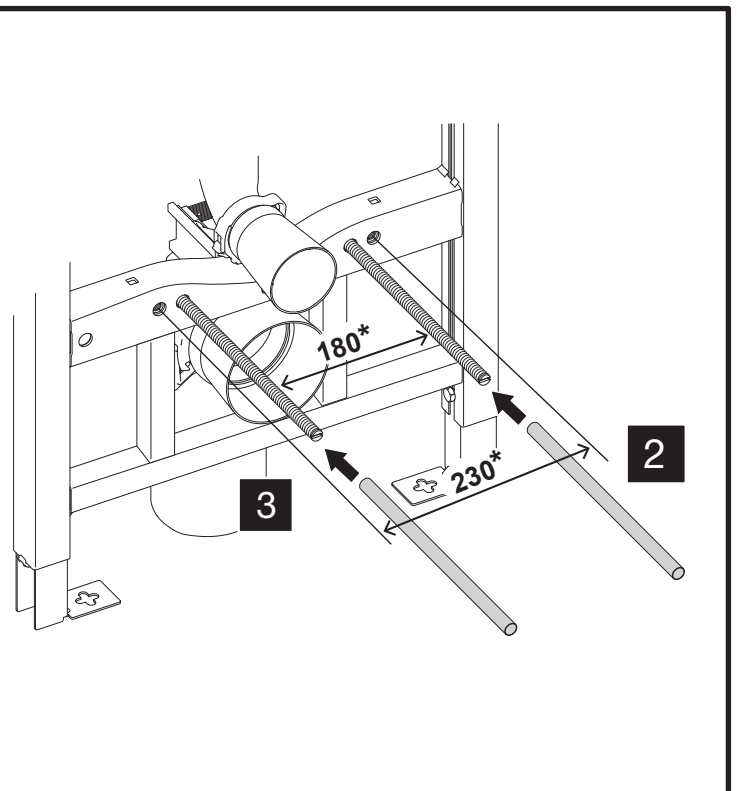

OLI120 PLUS | AC

SANITARBLOCK

(dimensions in millimeters)

i INSTALLATION ZONE

8

9A

9B

9C

> 660 mm

881603

i

i

10

13

15