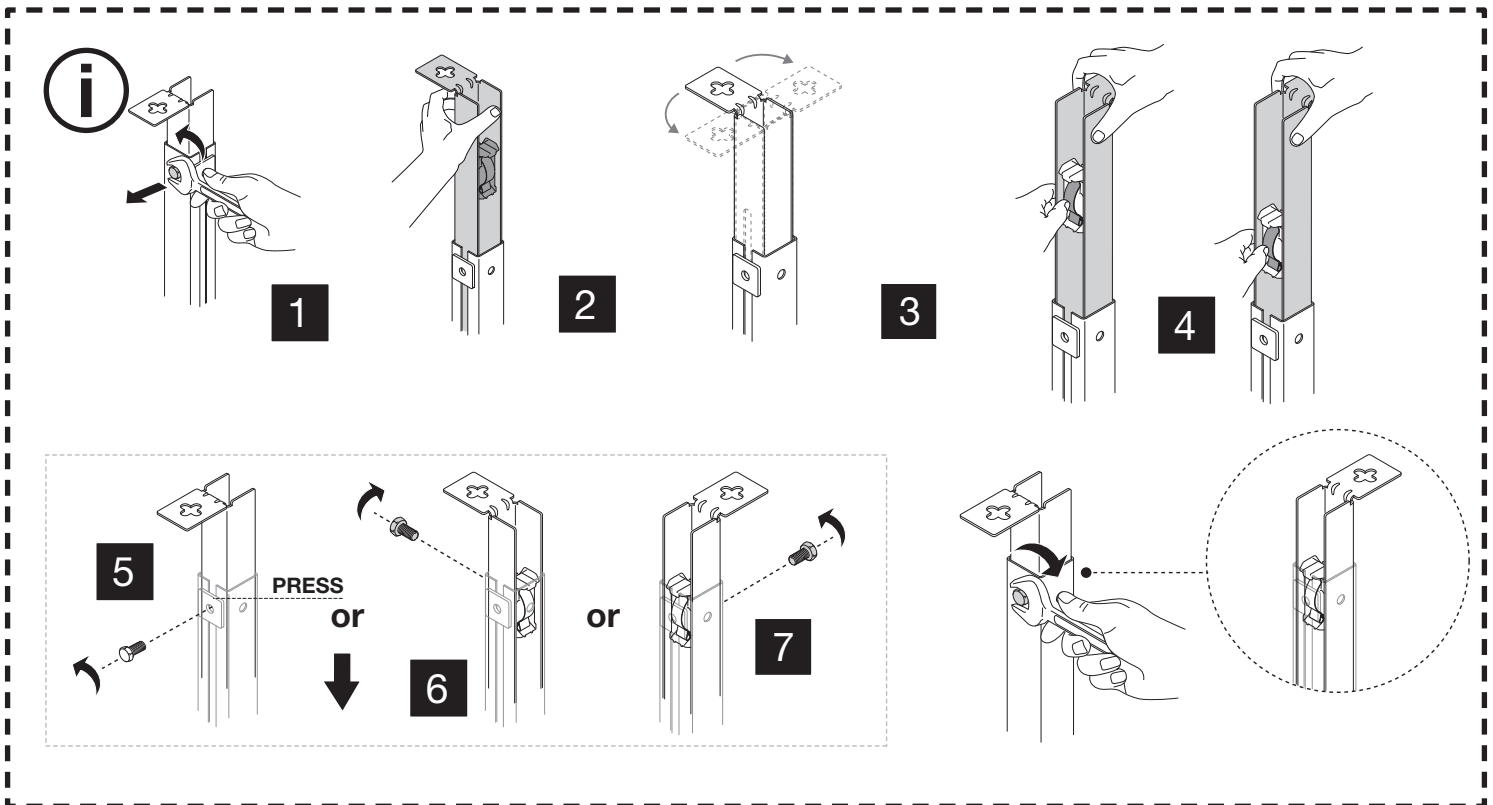

OLI120 PLUS | AC

SANITARBLOCK

(dimensions in millimeters)

i INSTALLATION ZONE

8

9A

9B

9C

> 660 mm

881603

i

i

10

13

15