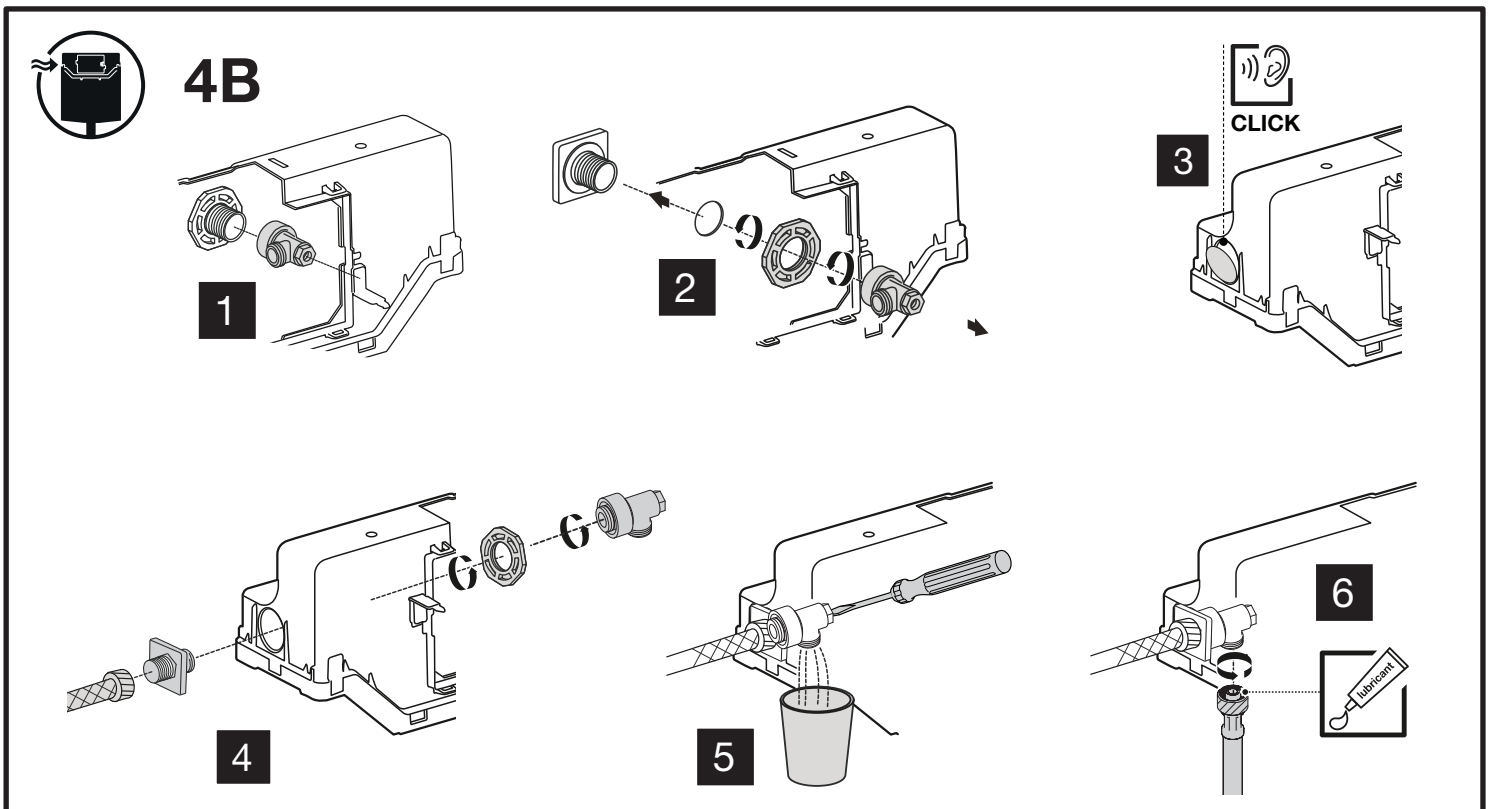

OLI120 PLUS | AC

SANITARBLOCK

(dimensions in millimeters)

i INSTALLATION ZONE

8

9A

9B

9C

> 660 mm

881603

i

i

10

13

15