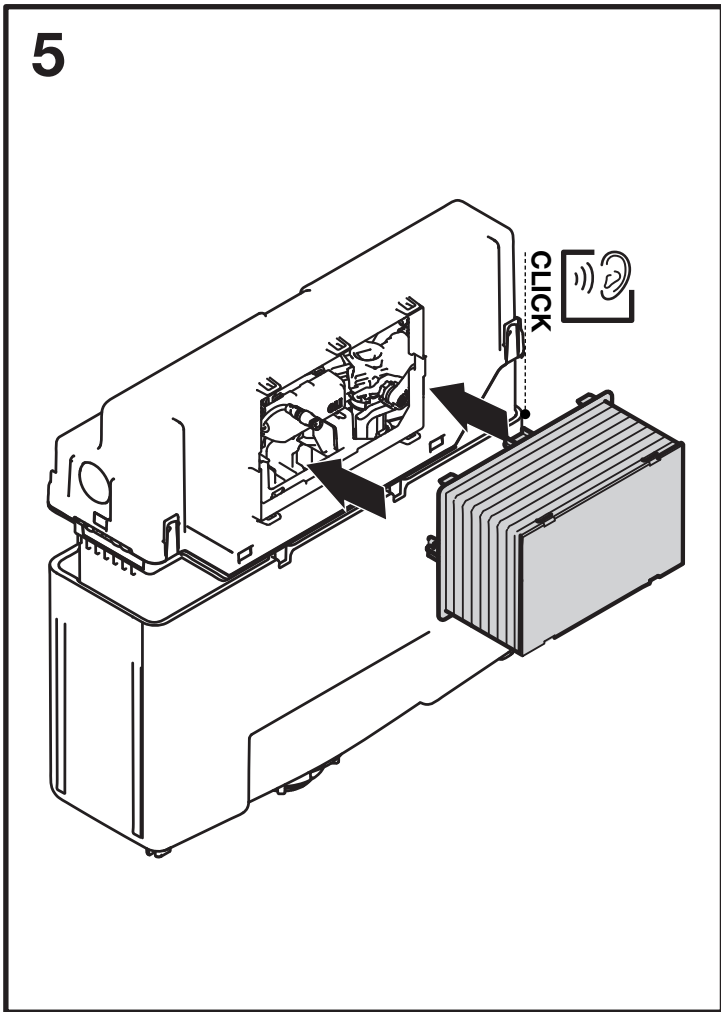

OLI120 PLUS | AC

SANITARBLOCK

(dimensions in millimeters)

i INSTALLATION ZONE

8

9A

9B

9C

> 660 mm

881603

i

i

10

13

15