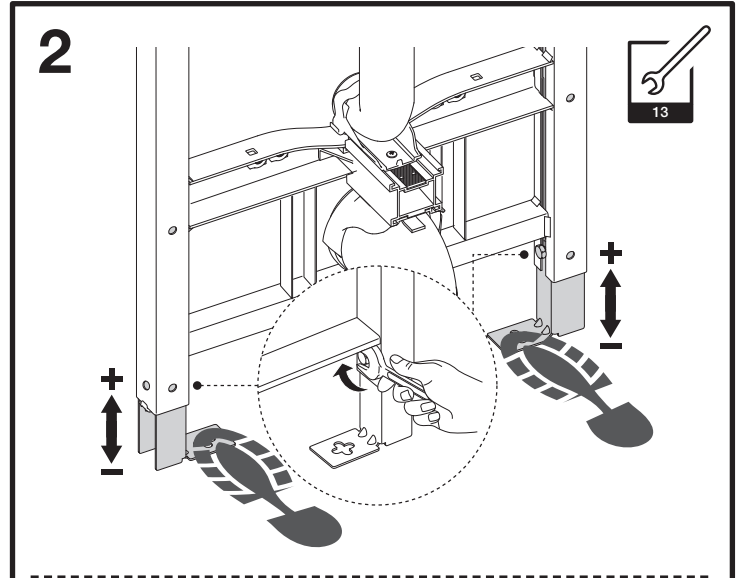

OLI120 PLUS | AC

SANITARBLOCK

(dimensions in millimeters)

i INSTALLATION ZONE

8

9A

9B

9C

> 660 mm

881603

i

i

10

13

15