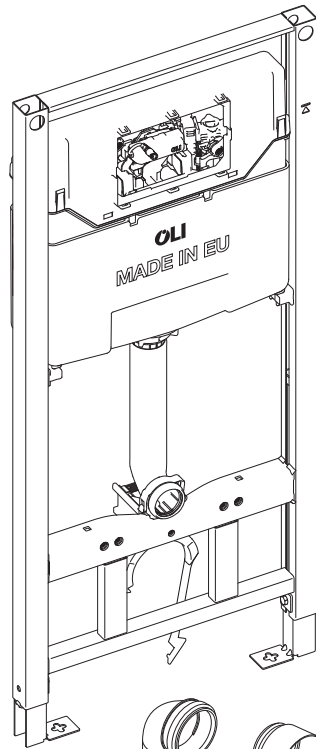

OLI120 PLUS | AC

SANITARBLOCK

(dimensions in millimeters)

i INSTALLATION ZONE

8

9A

9B

9C

> 660 mm

881603

i

i

10

13

15