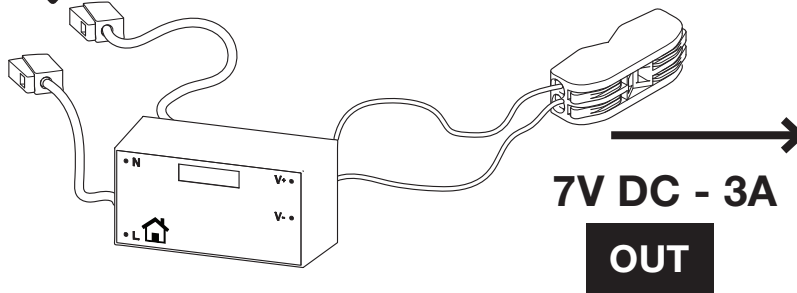

OLI120 PLUS | AC

SANITARBLOCK

(dimensions in millimeters)

i INSTALLATION ZONE

8

9A

9B

9C

> 660 mm

881603

i

i

10

13

15