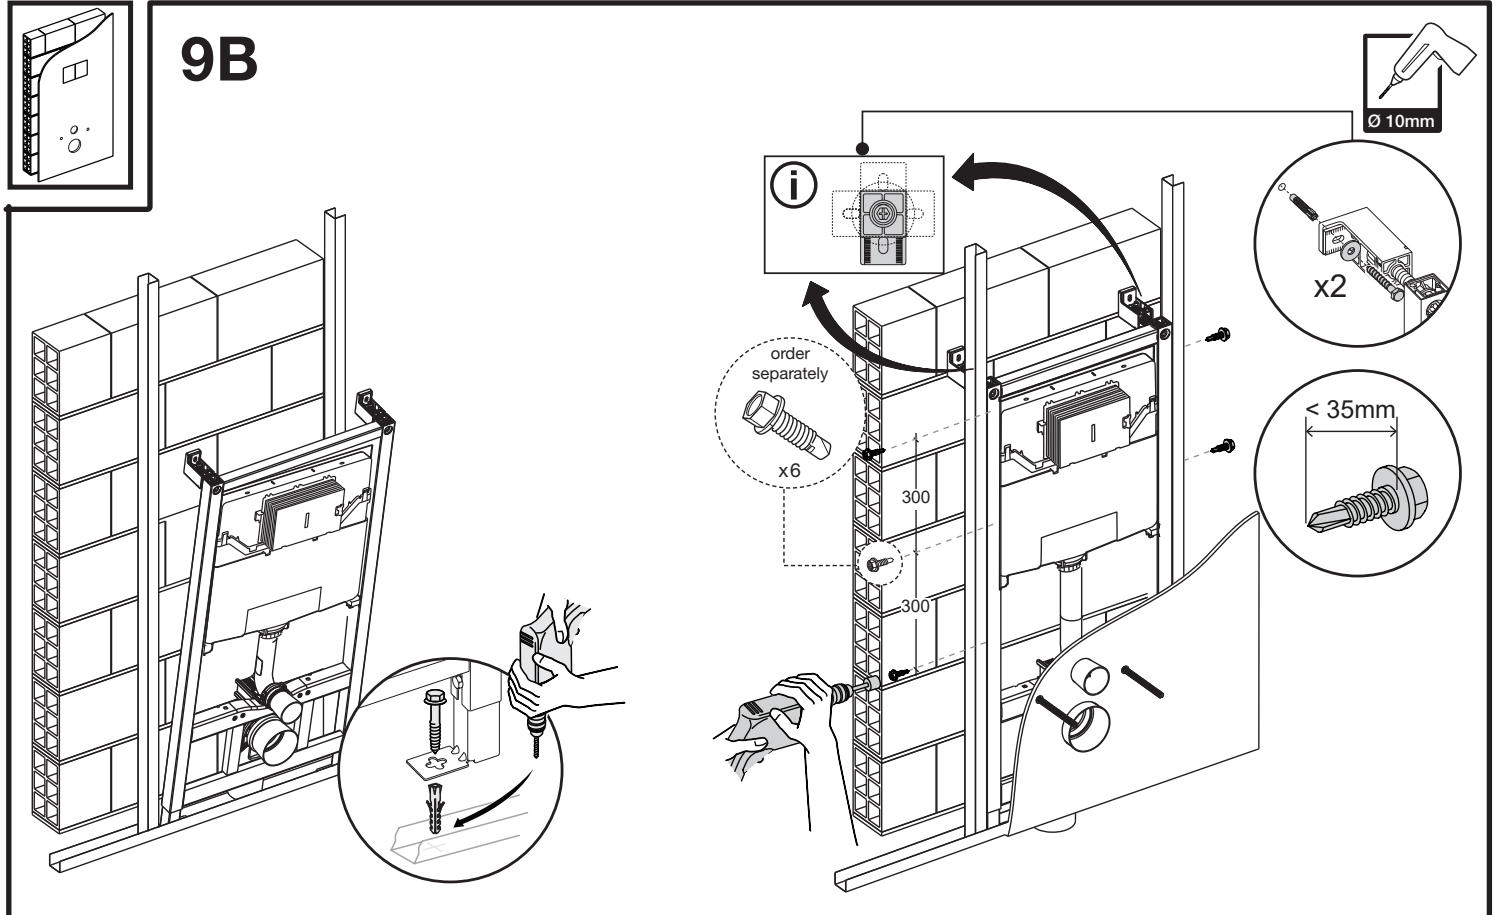

OLI120 PLUS | AC

SANITARBLOCK

(dimensions in millimeters)

i INSTALLATION ZONE

8

9A

9B

9C

> 660 mm

881603

i

i

10

13

15