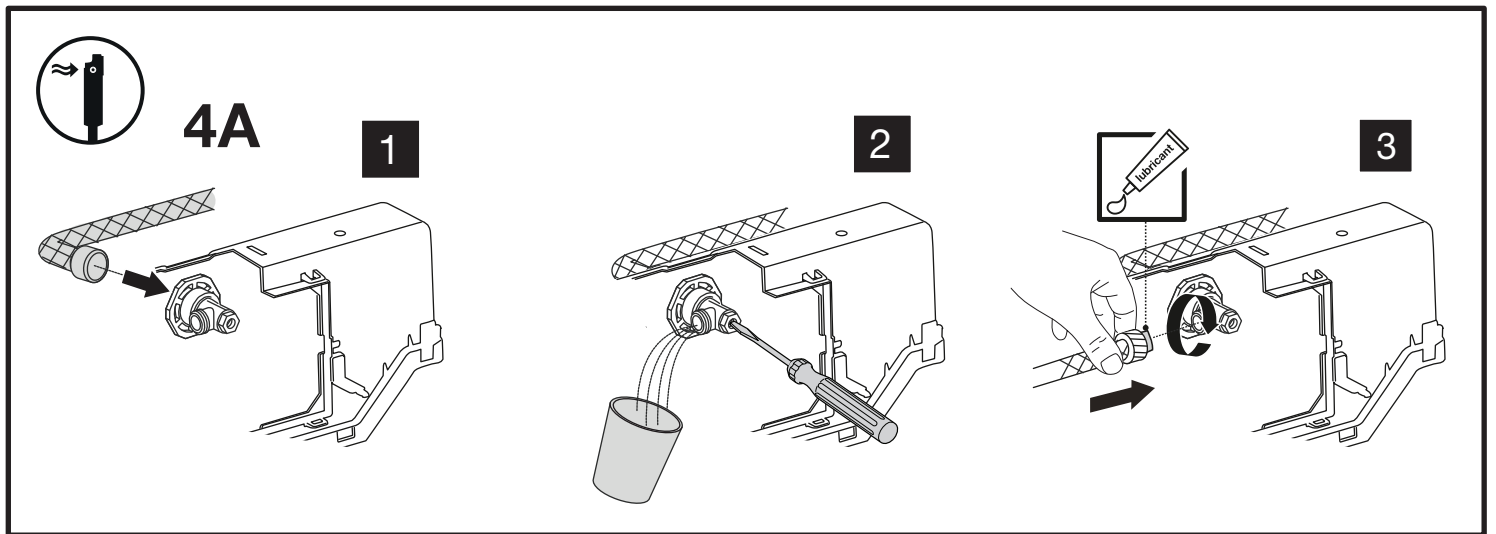

OLI120 PLUS | AC

SANITARBLOCK

(dimensions in millimeters)

i INSTALLATION ZONE

8

9A

9B

9C

> 660 mm

881603

i

i

10

13

15