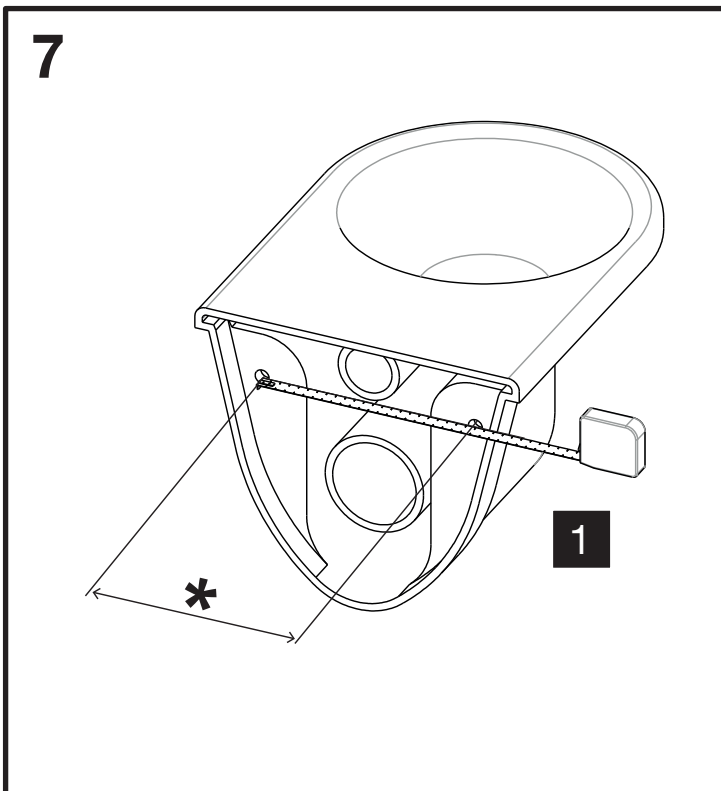

OLI120 PLUS | AC

SANITARBLOCK

(dimensions in millimeters)

i INSTALLATION ZONE

8

9A

9B

9C

> 660 mm

881603

i

i

10

13

15