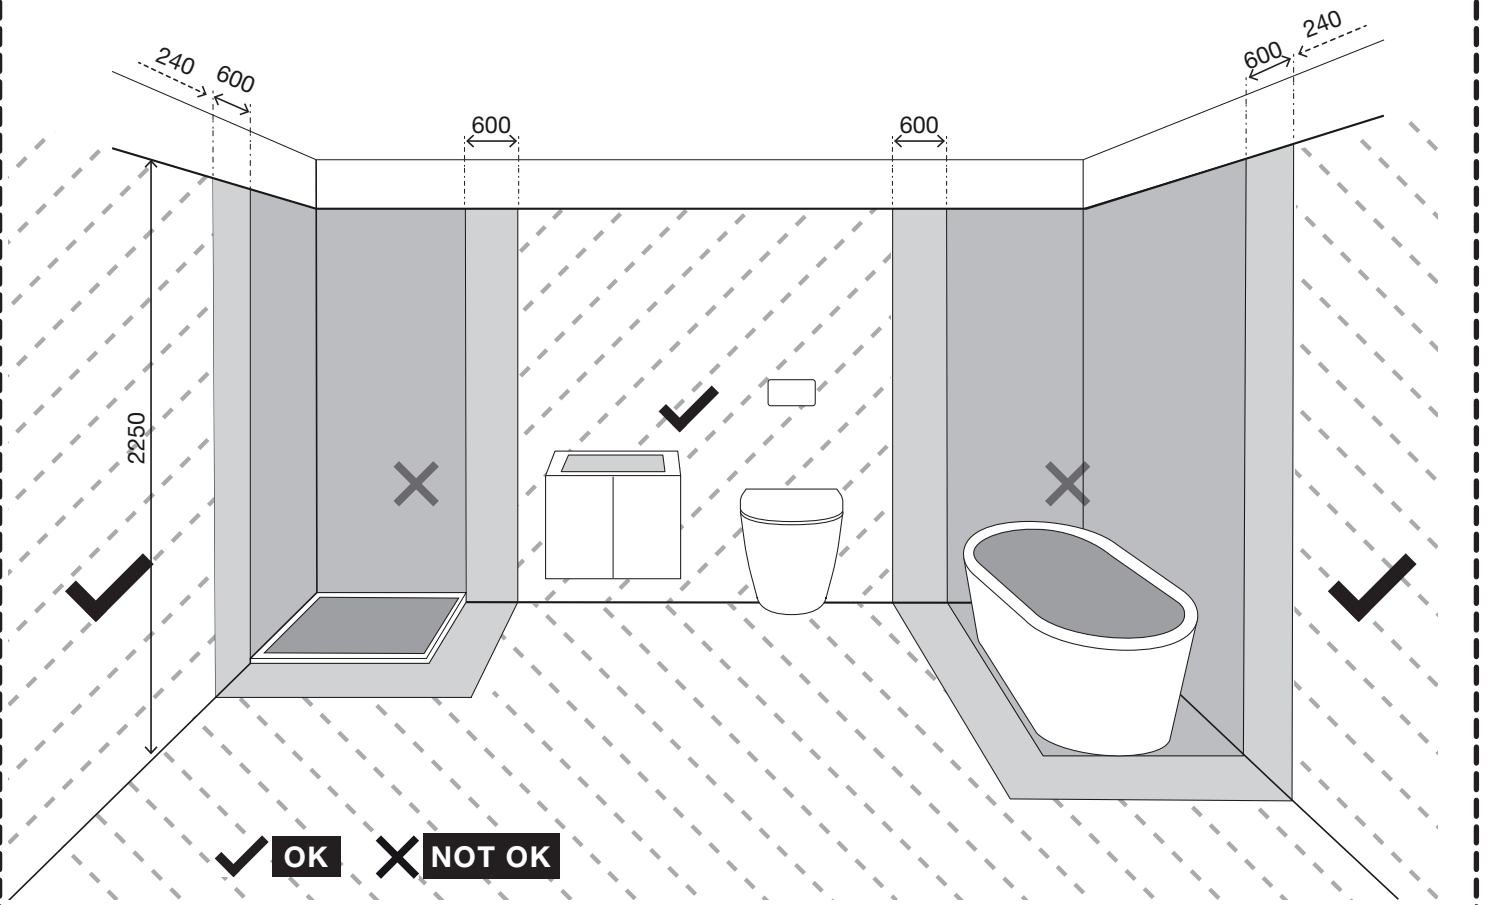

OLI120 PLUS | AC

SANITARBLOCK

(dimensions in millimeters)

i INSTALLATION ZONE

8

9A

9B

9C

> 660 mm

881603

i

i

10

13

15