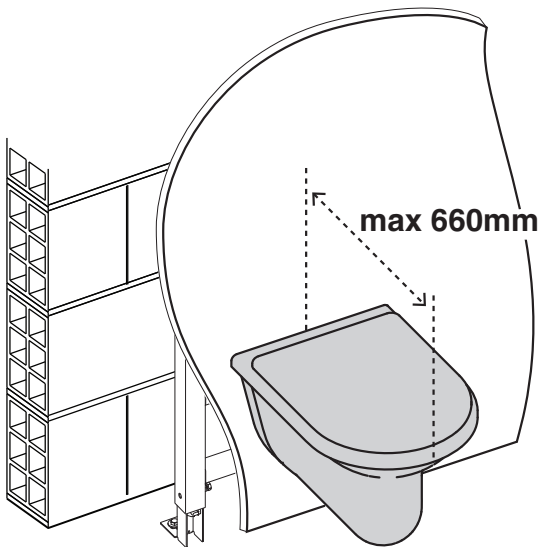

OLI120 PLUS | AC

SANITARBLOCK

(dimensions in millimeters)

i INSTALLATION ZONE

8

9A

9B

9C

> 660 mm

881603

i

i

10

13

15