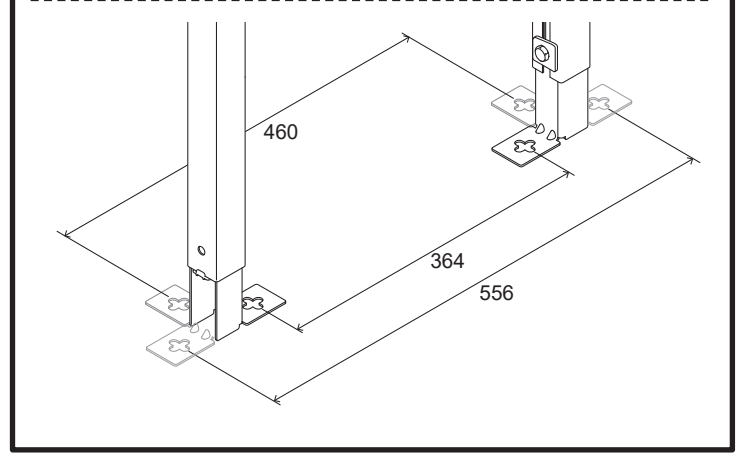

OLI120 PLUS | AC

SANITARBLOCK

(dimensions in millimeters)

i INSTALLATION ZONE

8

9A

9B

9C

> 660 mm

881603

i

i

10

13

15