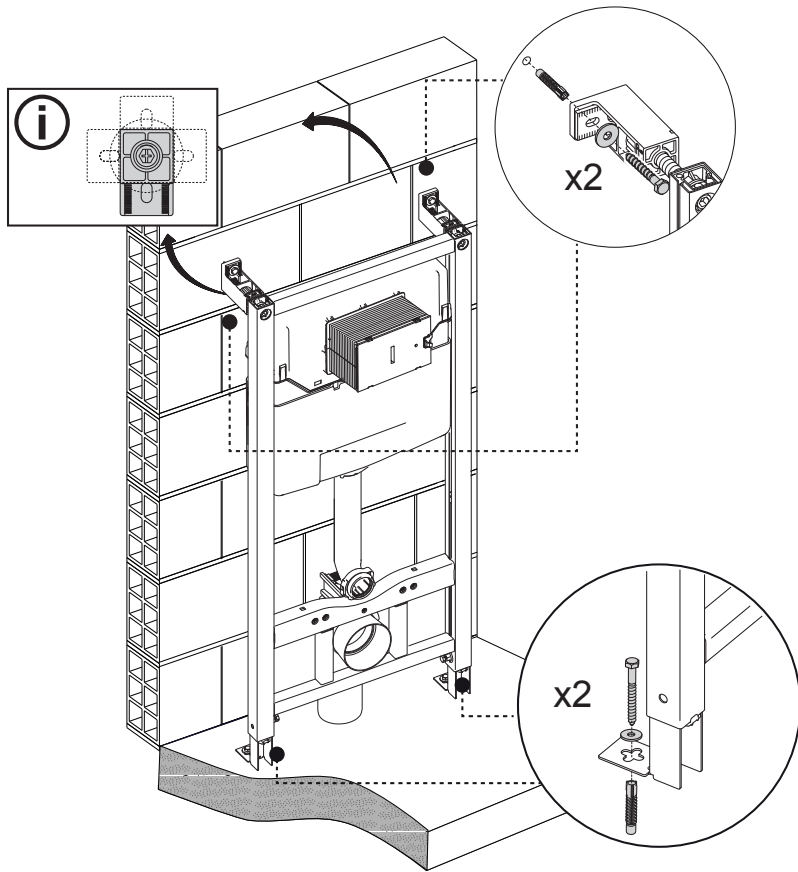

OLI120 PLUS | AC

SANITARBLOCK

(dimensions in millimeters)

i INSTALLATION ZONE

8

9A

9B

9C

> 660 mm

881603

i

i

10

13

15