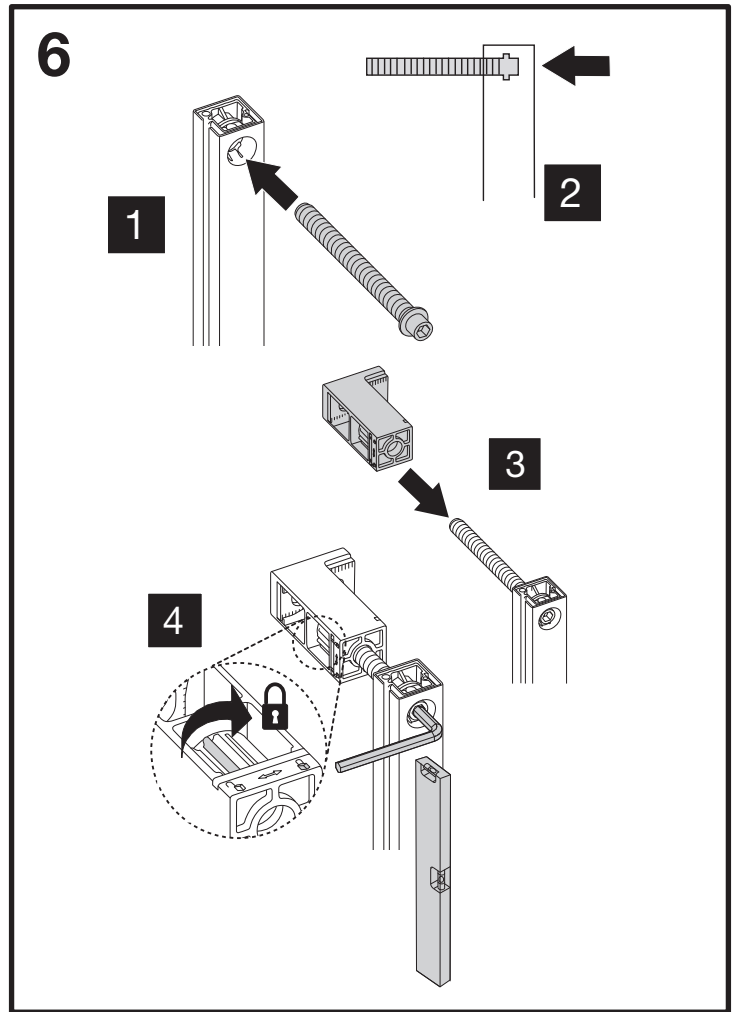

OLI120 PLUS | AC

SANITARBLOCK

(dimensions in millimeters)

i INSTALLATION ZONE

8

9A

9B

9C

> 660 mm

881603

i

i

10

13

15