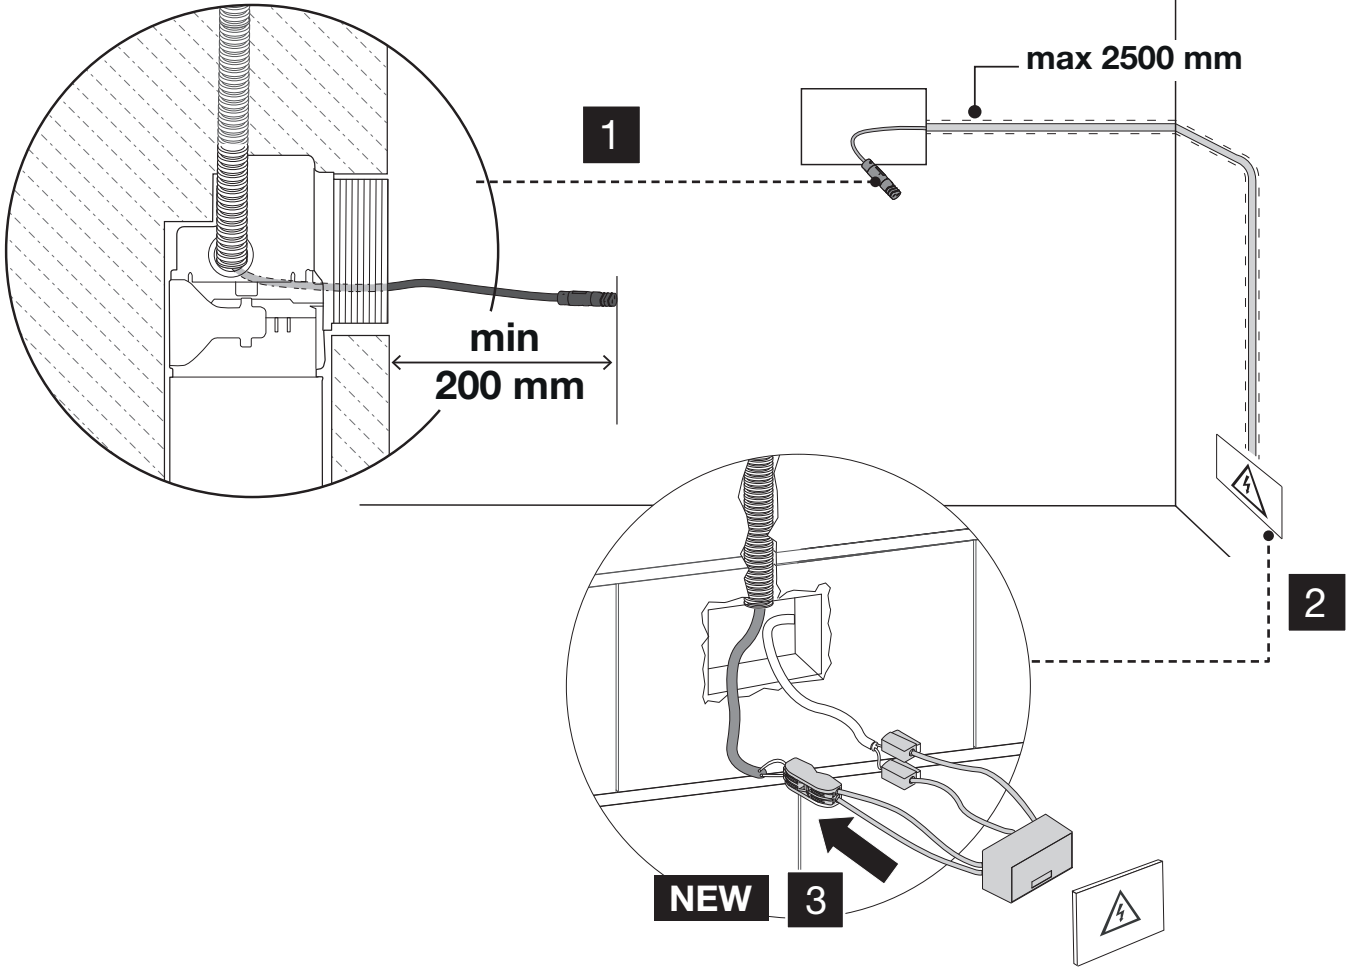

OLI120 PLUS | AC

SANITARBLOCK

(dimensions in millimeters)

i INSTALLATION ZONE

8

9A

9B

9C

> 660 mm

881603

i

i

10

13

15