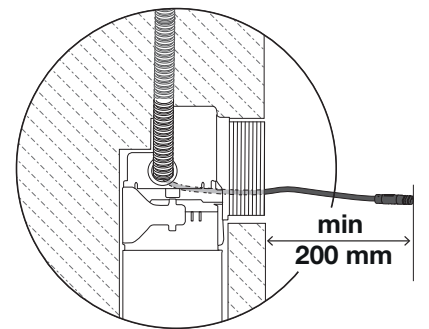

OLI120 PLUS | AC

SANITARBLOCK

(dimensions in millimeters)

i INSTALLATION ZONE

8

9A

9B

9C

> 660 mm

881603

i

i

10

13

15