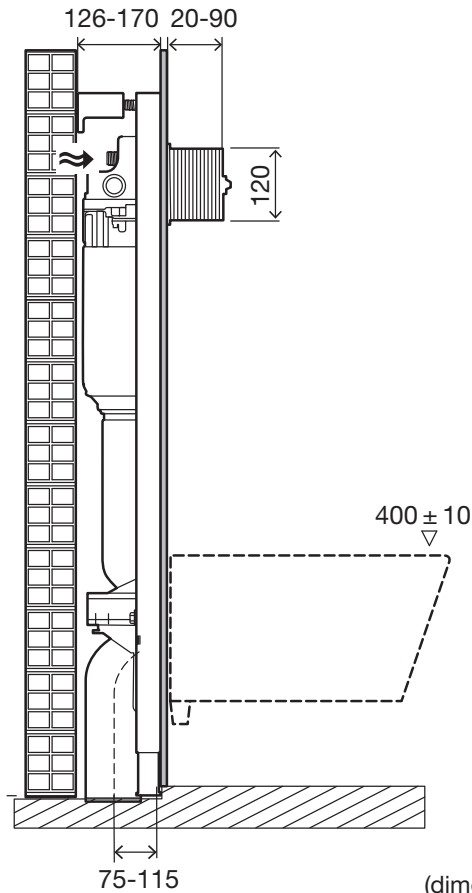

OLI120 PLUS | AC

SANITARBLOCK

(dimensions in millimeters)

i INSTALLATION ZONE

8

9A

9B

9C

> 660 mm

881603

i

i

10

13

15