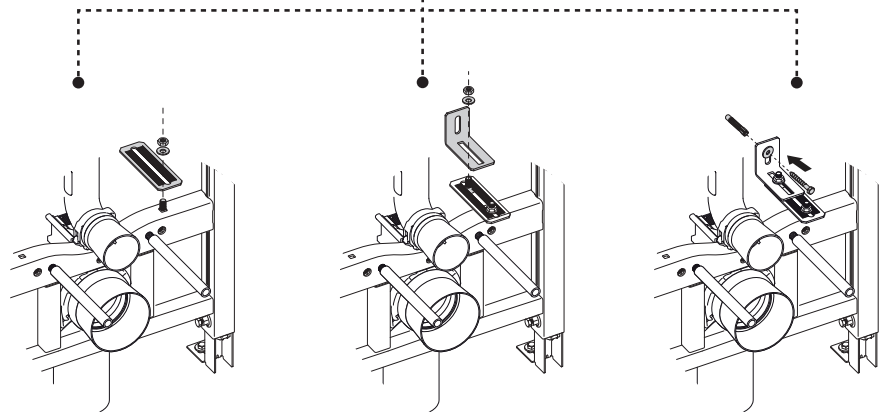

OLI120 PLUS | AC

SANITARBLOCK

(dimensions in millimeters)

i INSTALLATION ZONE

8

9A

9B

9C

> 660 mm

881603

i

i

10

13

15