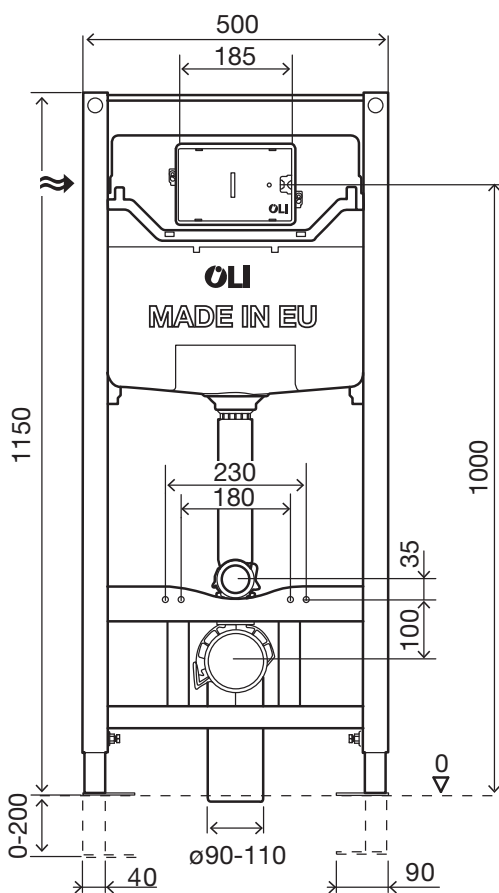

OLI120 PLUS | AC

SANITARBLOCK

(dimensions in millimeters)

i INSTALLATION ZONE

8

9A

9B

9C

> 660 mm

881603

i

i

10

13

15