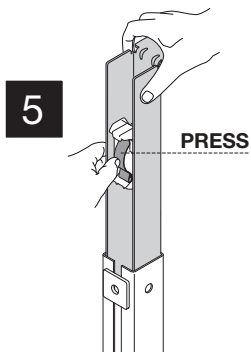

OLI120 PLUS | SANITARBLOCK

PNEUMATIC

(dimensions in millimeters)

1

2

3

4

5