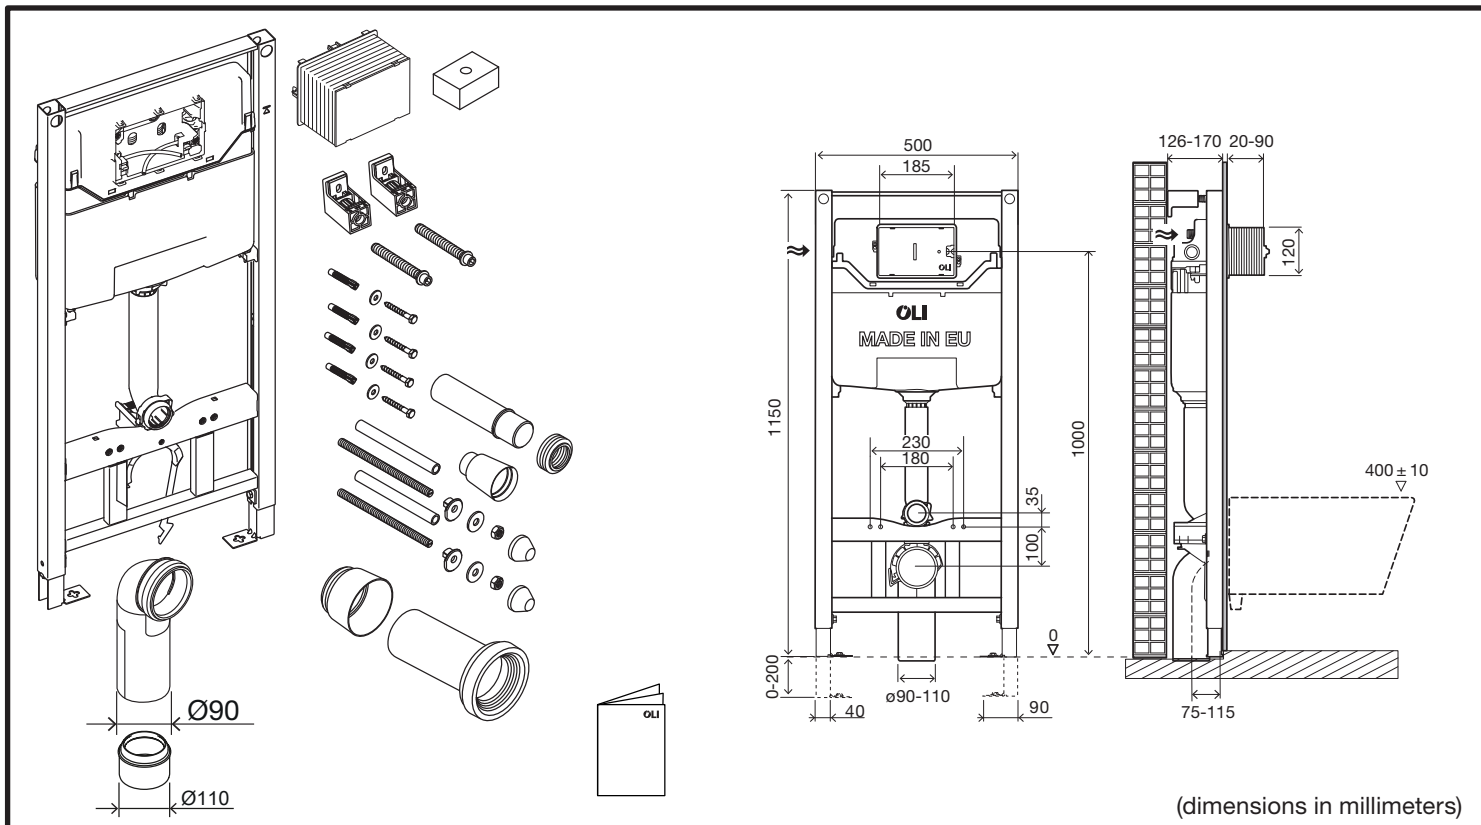

OLI120 PLUS | SANITARBLOCK

PNEUMATIC

(dimensions in millimeters)

1

2

3

4

5