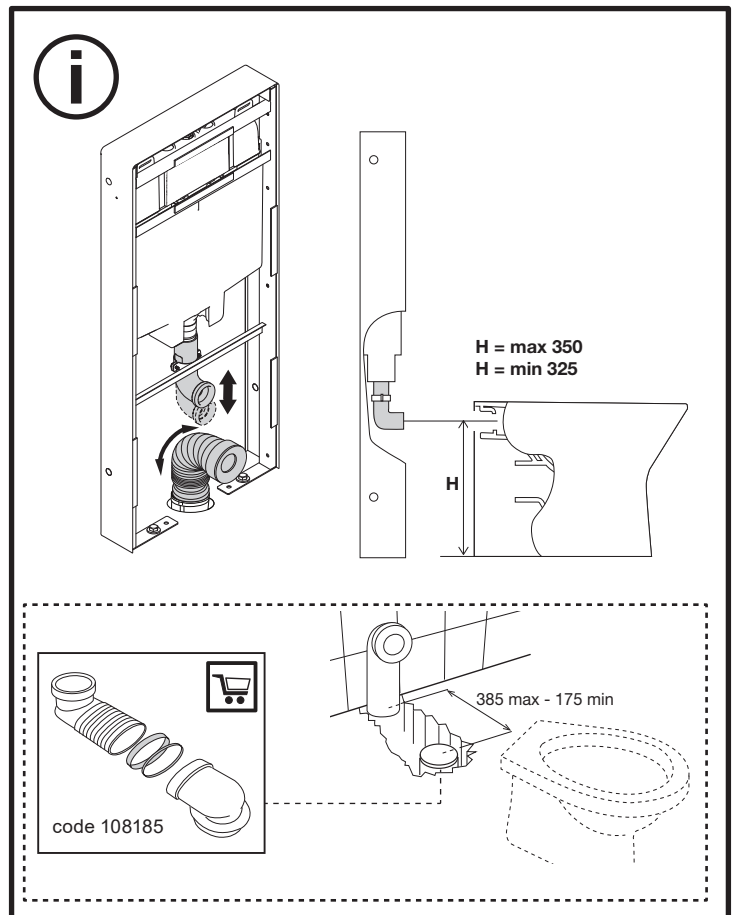

# QR-INOX

FLOOR BUTTON

8

9

10

**OPTIONAL**

12