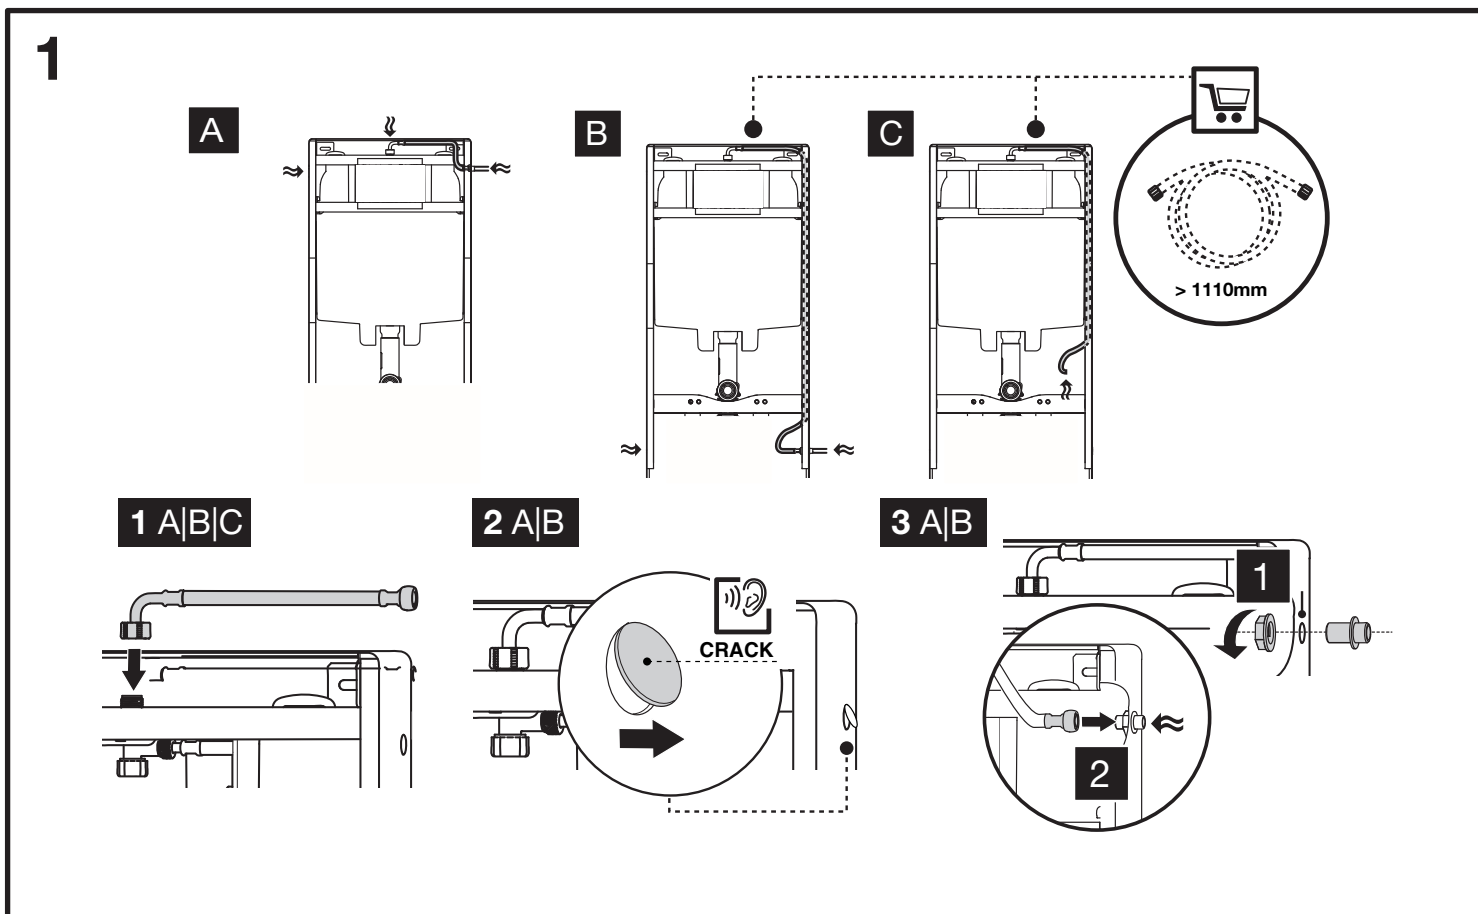

# QR-INOX

FLOOR BUTTON

8

9

10

**OPTIONAL**

12