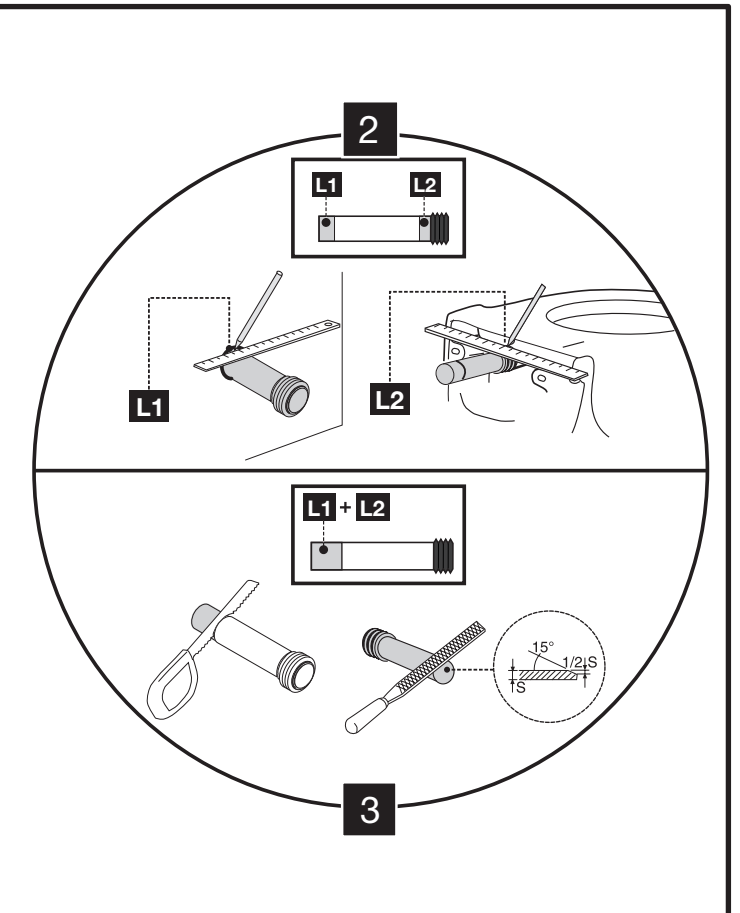

# QR-INOX

FLOOR BUTTON

8

9

10

**OPTIONAL**

12