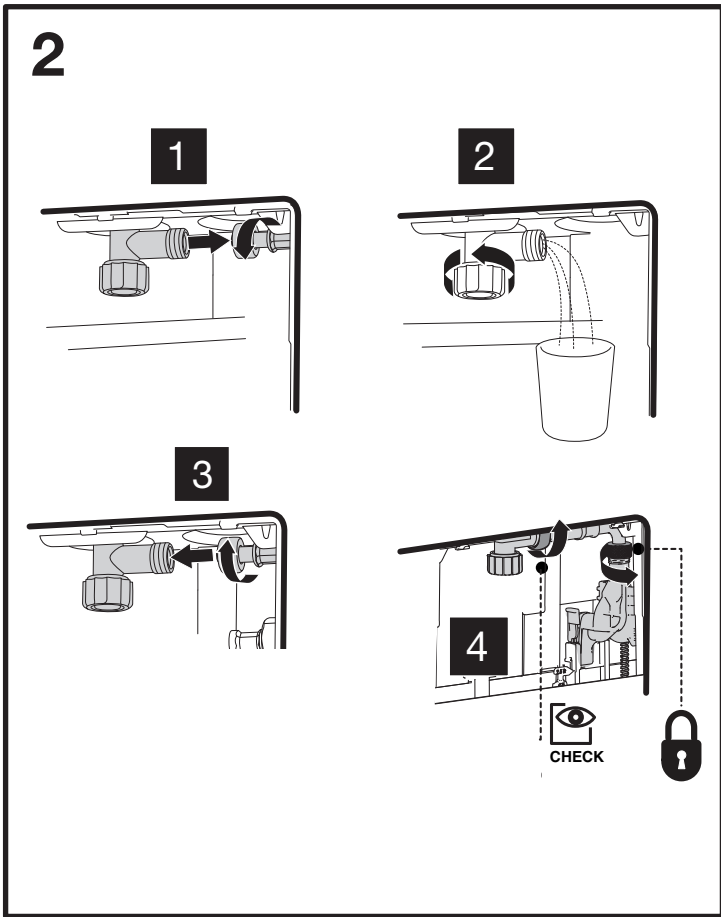

# QR-INOX

FLOOR BUTTON

8

9

10

**OPTIONAL**

12