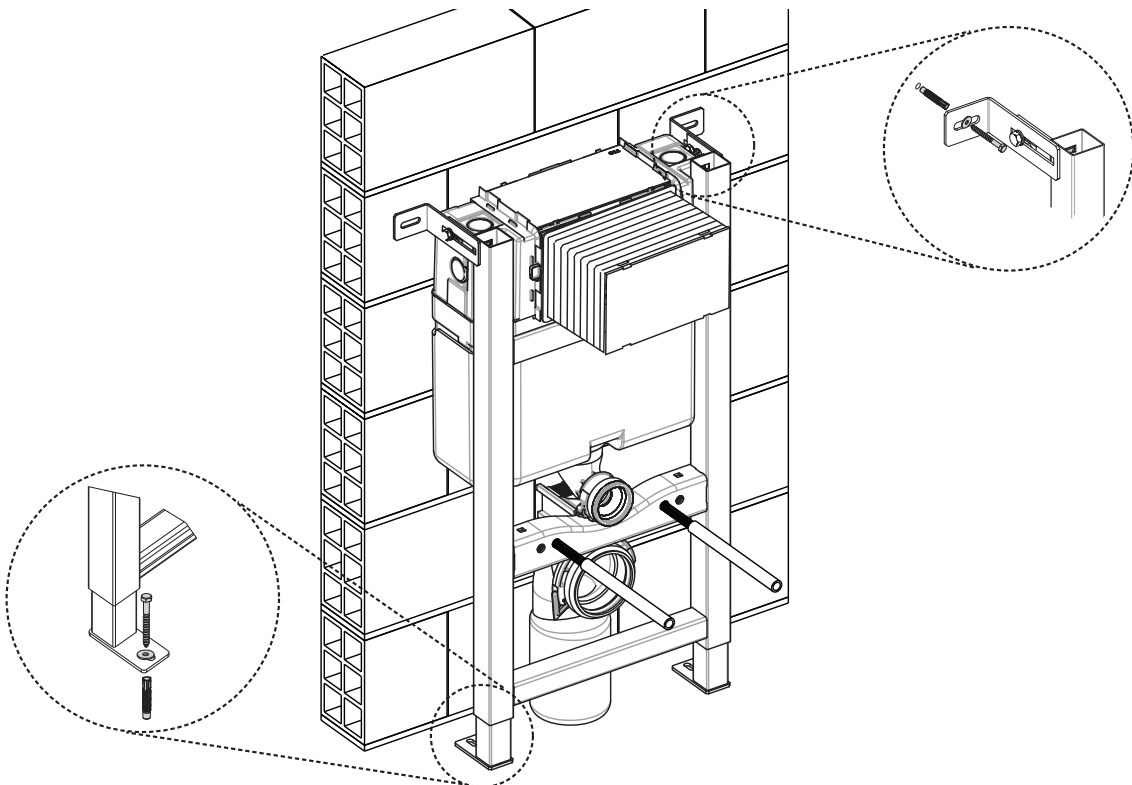

EXPERT PLUS

SANITARBLOCK 820

(dimensions in millimeters)

5A

FRONT

5B

TOP

6