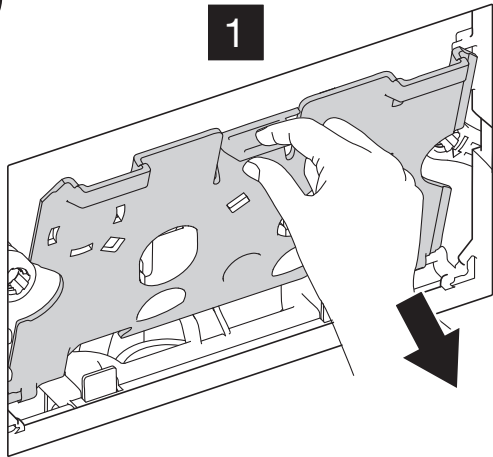

4L / 2L

6L / 3L

7L / 3L

Open

Closed