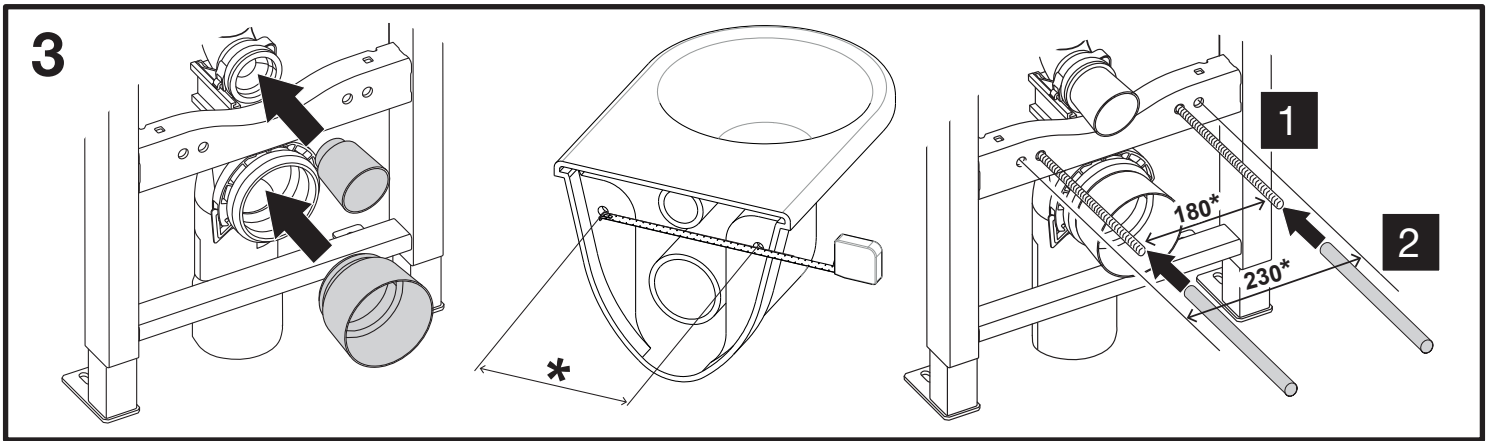

EXPERT PLUS

SANITARBLOCK 820

(dimensions in millimeters)

5A

FRONT

5B

TOP

6