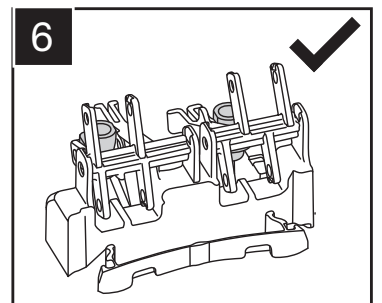

EXPERT PLUS

SANITARBLOCK 820

(dimensions in millimeters)

5A

FRONT

5B

TOP

6