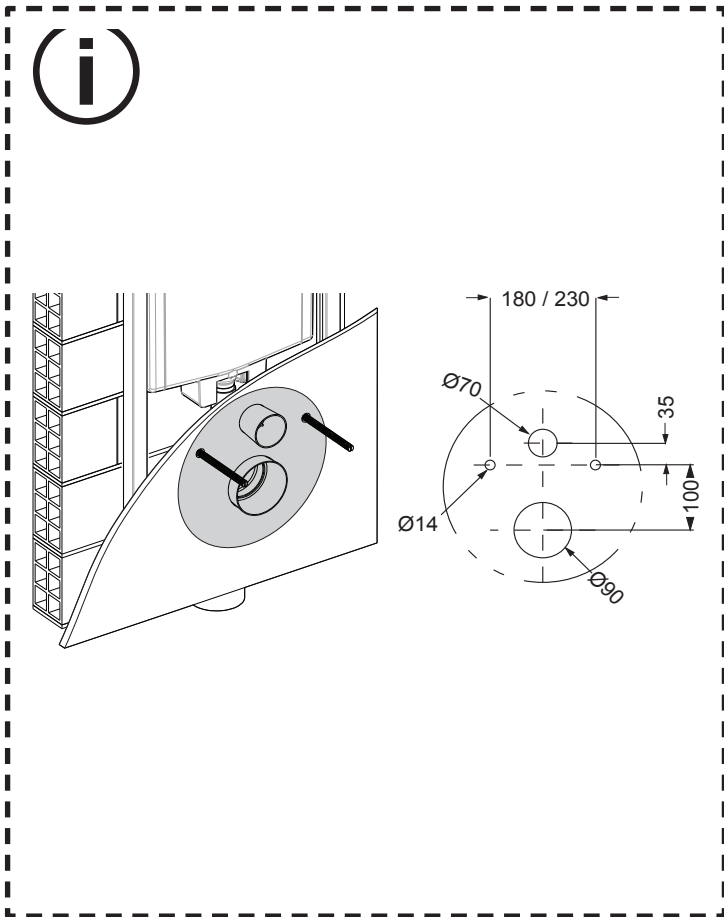

EXPERT PLUS

SANITARBLOCK 820

(dimensions in millimeters)

5A

FRONT

5B

TOP

6