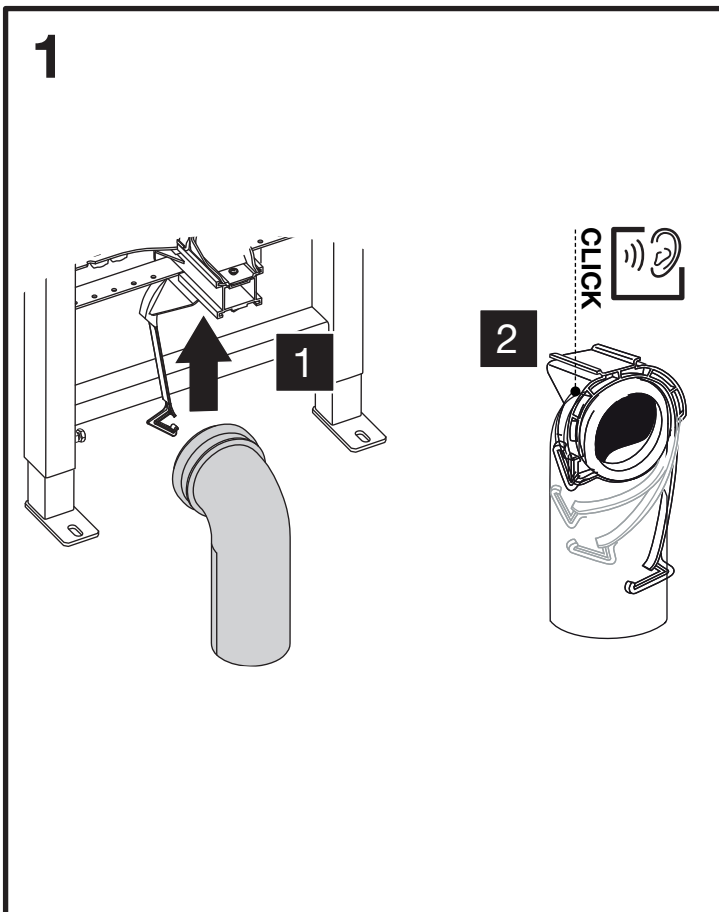

EXPERT PLUS

SANITARBLOCK 820

(dimensions in millimeters)

5A

FRONT

5B

TOP

6