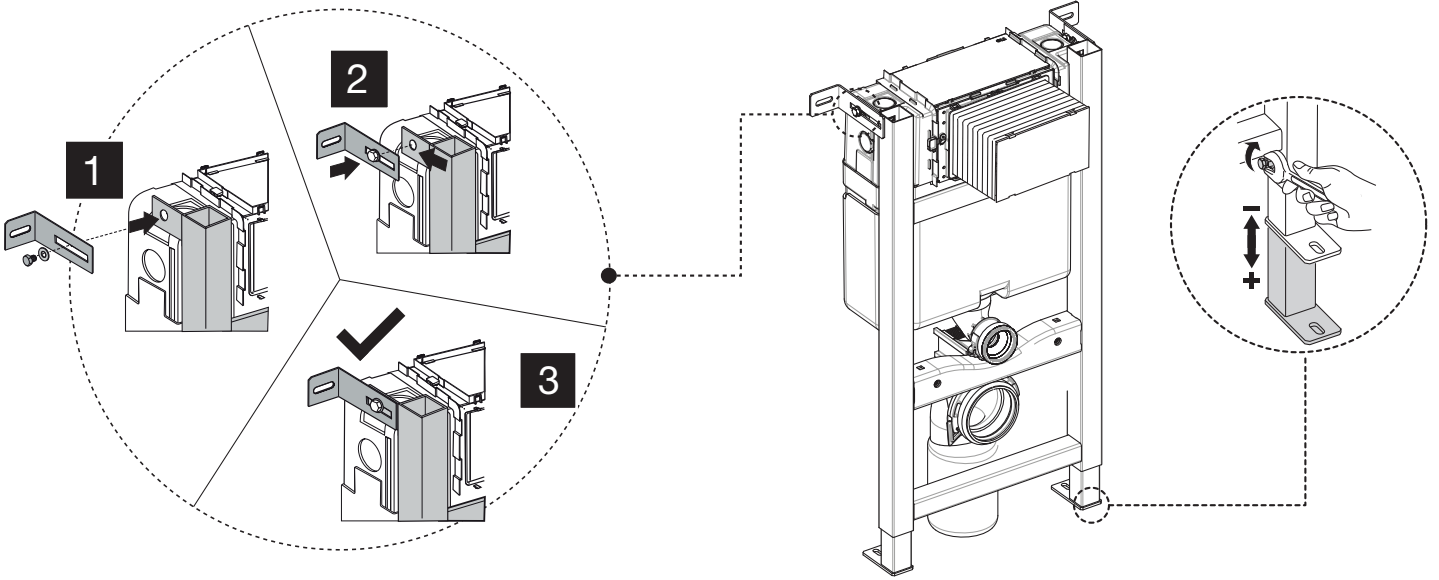

EXPERT PLUS

SANITARBLOCK 820

(dimensions in millimeters)

5A

FRONT

5B

TOP

6