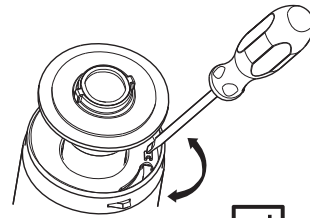

4L / 2L

6L / 3L

7L / 3L