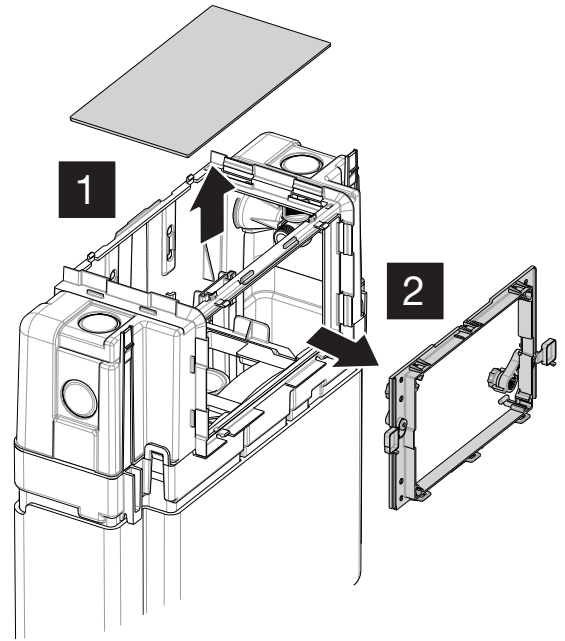

EXPERT PLUS

SANITARBLOCK 820

(dimensions in millimeters)

5A

FRONT

5B

TOP

6