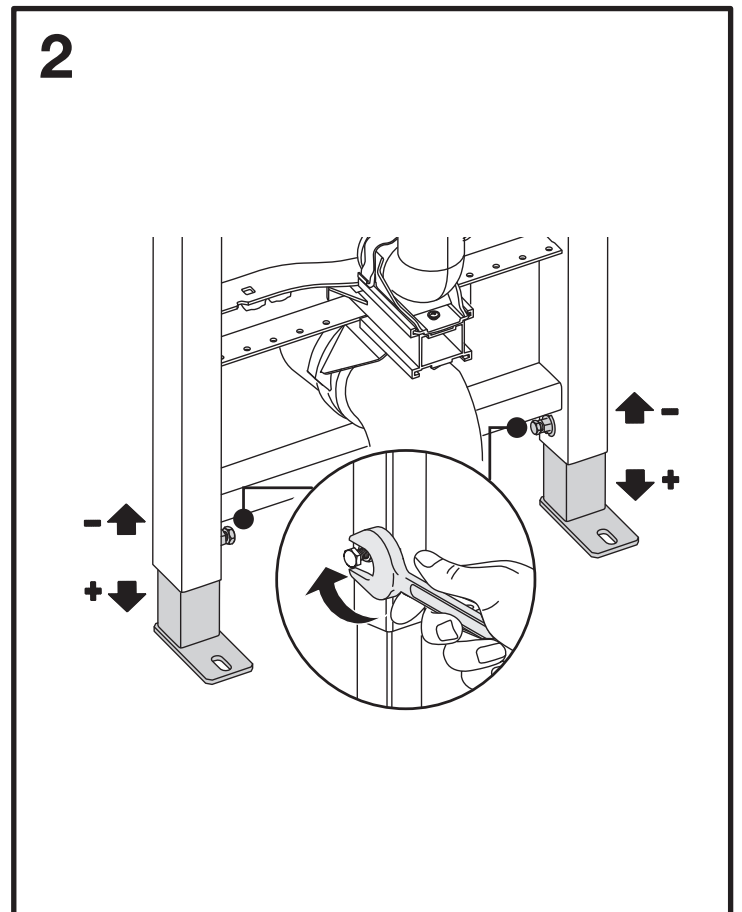

EXPERT PLUS

SANITARBLOCK 820

(dimensions in millimeters)

5A

FRONT

5B

TOP

6