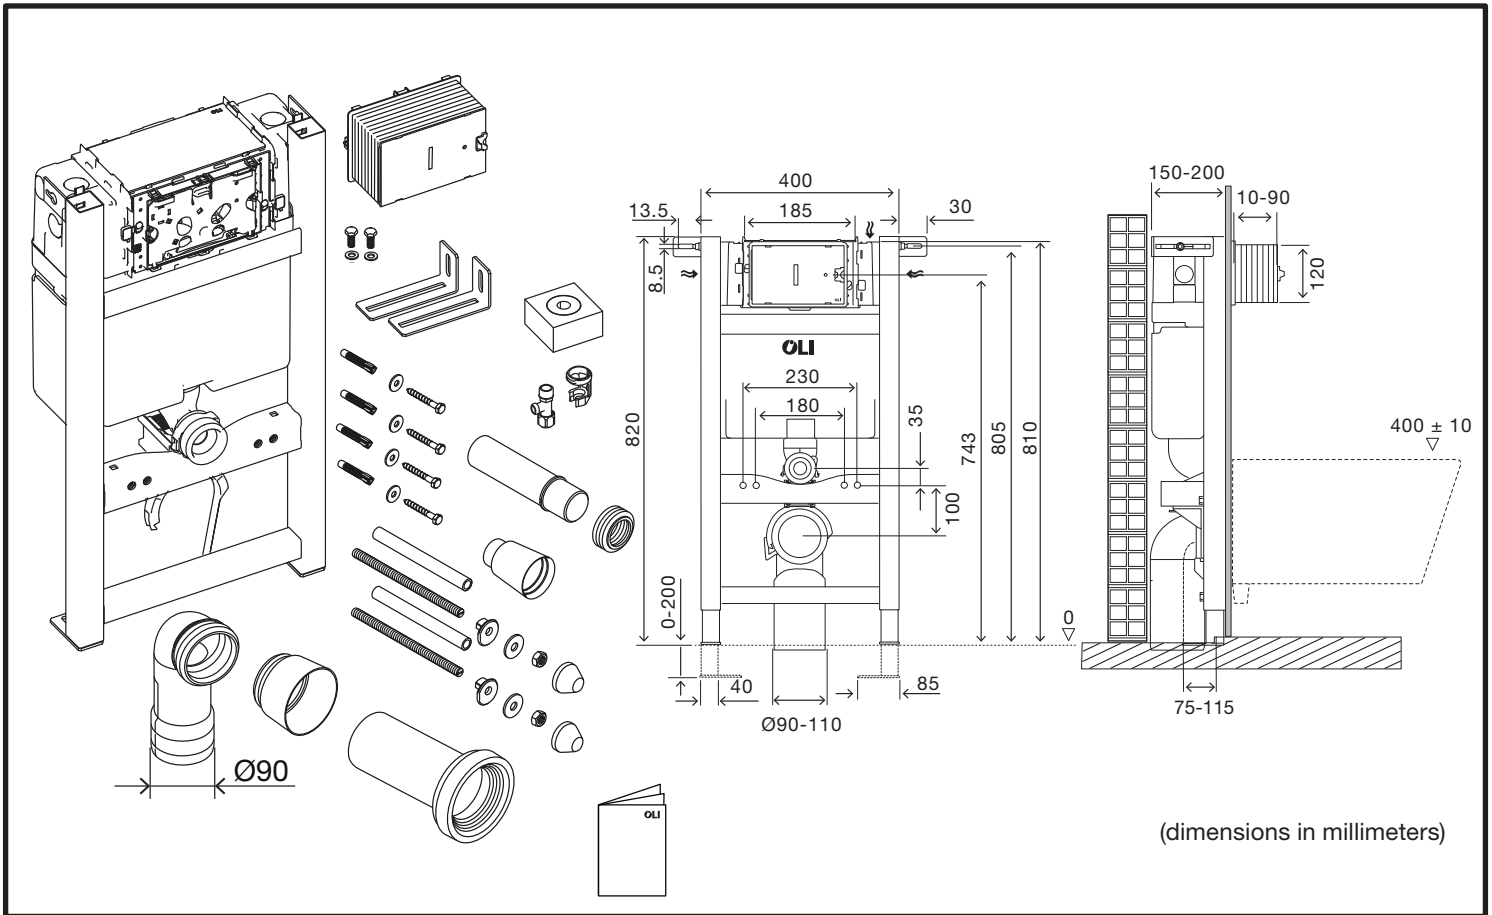

EXPERT PLUS

SANITARBLOCK 820

(dimensions in millimeters)

5A

FRONT

5B

TOP

6