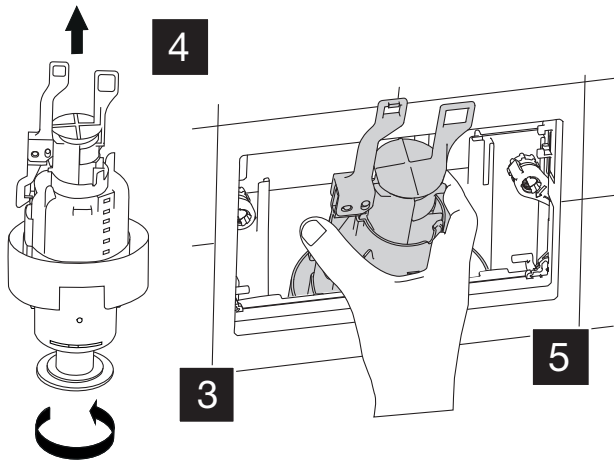

4L / 2L

6L / 3L

7L / 3L

Open

Closed