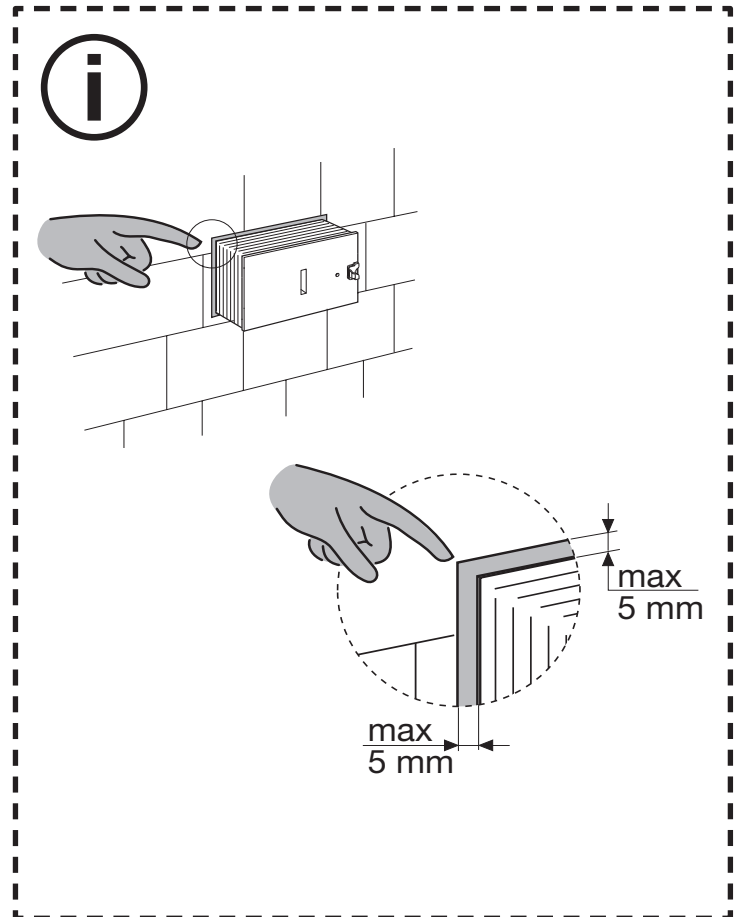

EXPERT PLUS

SANITARBLOCK 820

(dimensions in millimeters)

5A

FRONT

5B

TOP

6