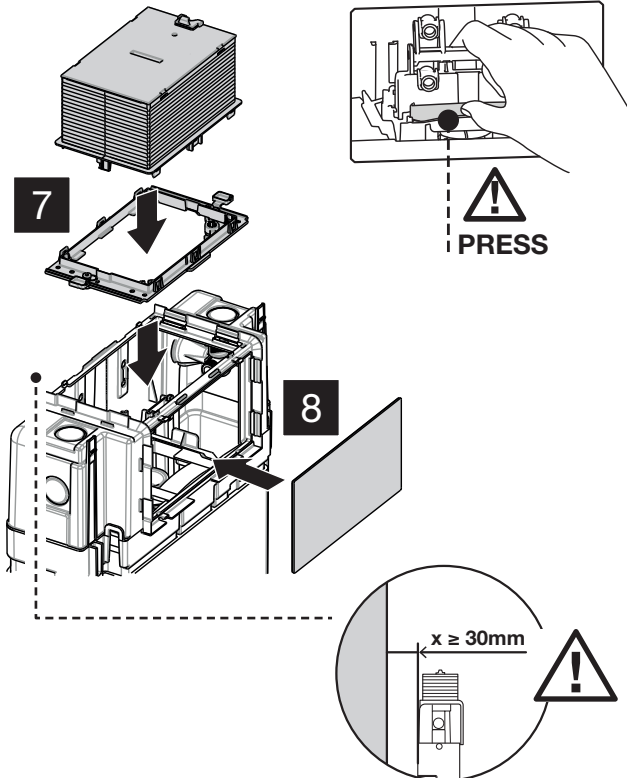

EXPERT PLUS

SANITARBLOCK 820

(dimensions in millimeters)

5A

FRONT

5B

TOP

6