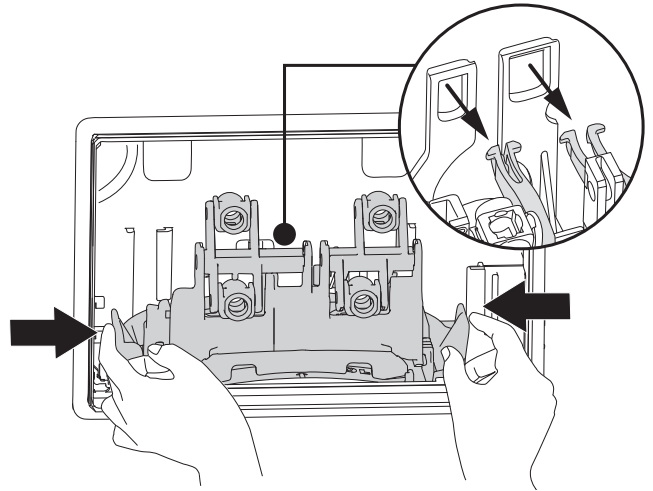

4L / 2L

6L / 3L

7L / 3L

Open

Closed