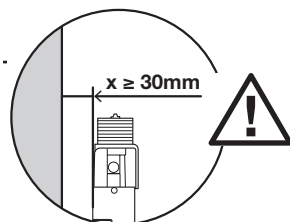

EXPERT PLUS

SANITARBLOCK 820

(dimensions in millimeters)

5A

FRONT

5B

TOP

6