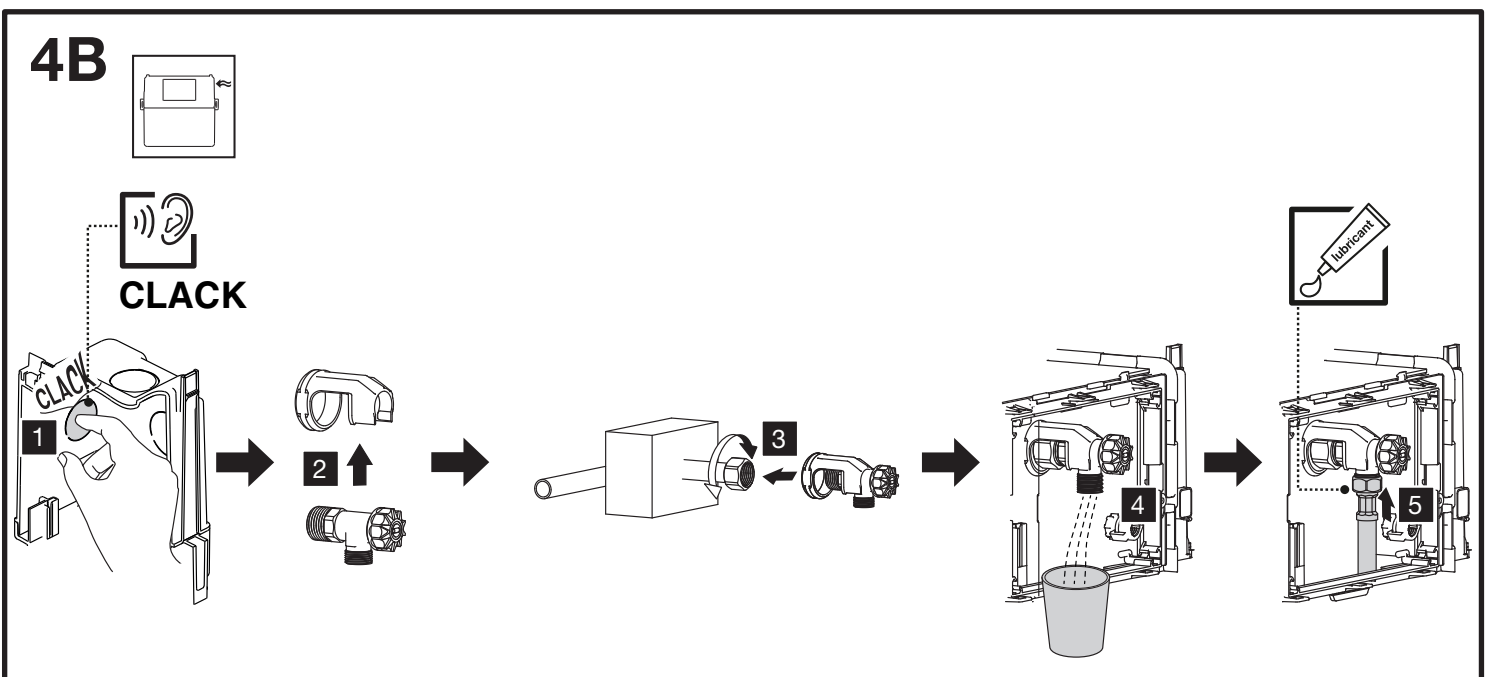

EXPERT PLUS

SANITARBLOCK 820

(dimensions in millimeters)

5A

FRONT

5B

TOP

6