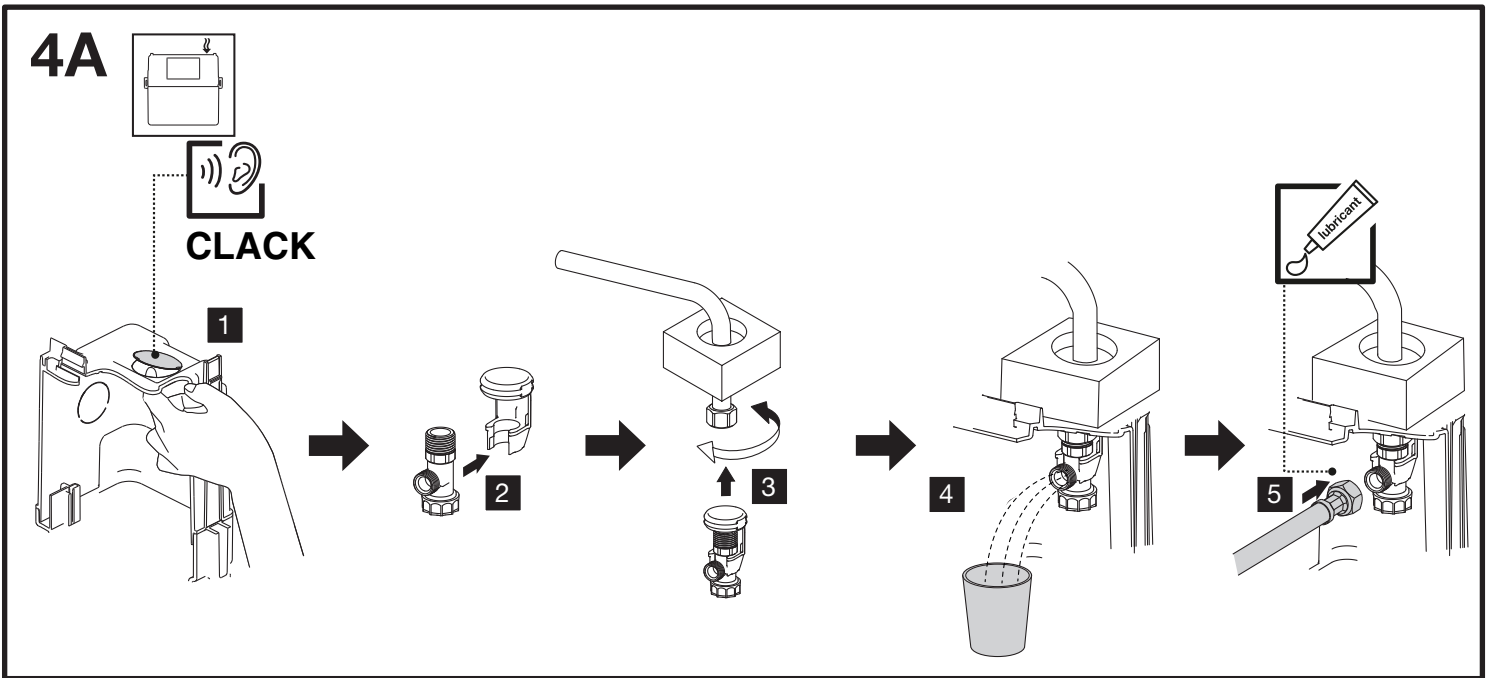

EXPERT PLUS

SANITARBLOCK 820

(dimensions in millimeters)

5A

FRONT

5B

TOP

6