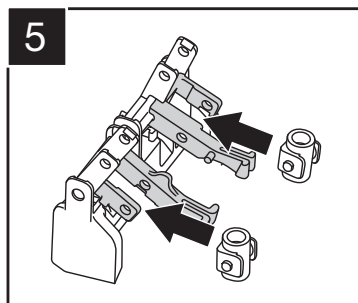

EXPERT PLUS

SANITARBLOCK 820

(dimensions in millimeters)

5A

FRONT

5B

TOP

6