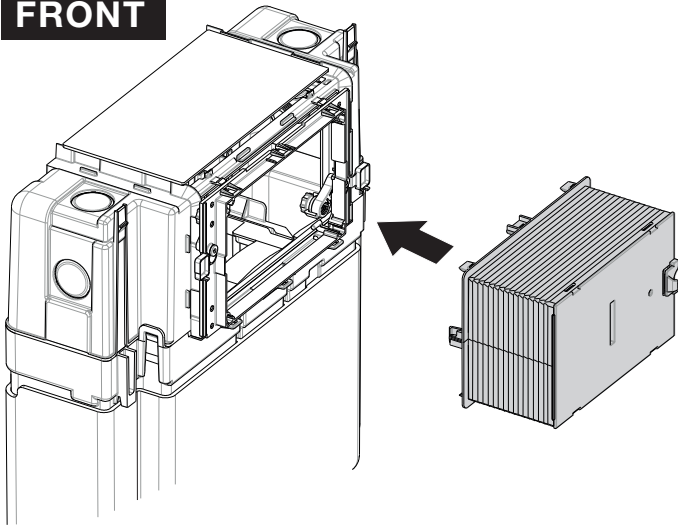

EXPERT PLUS

SANITARBLOCK 820

(dimensions in millimeters)

5A

FRONT

5B

TOP

6