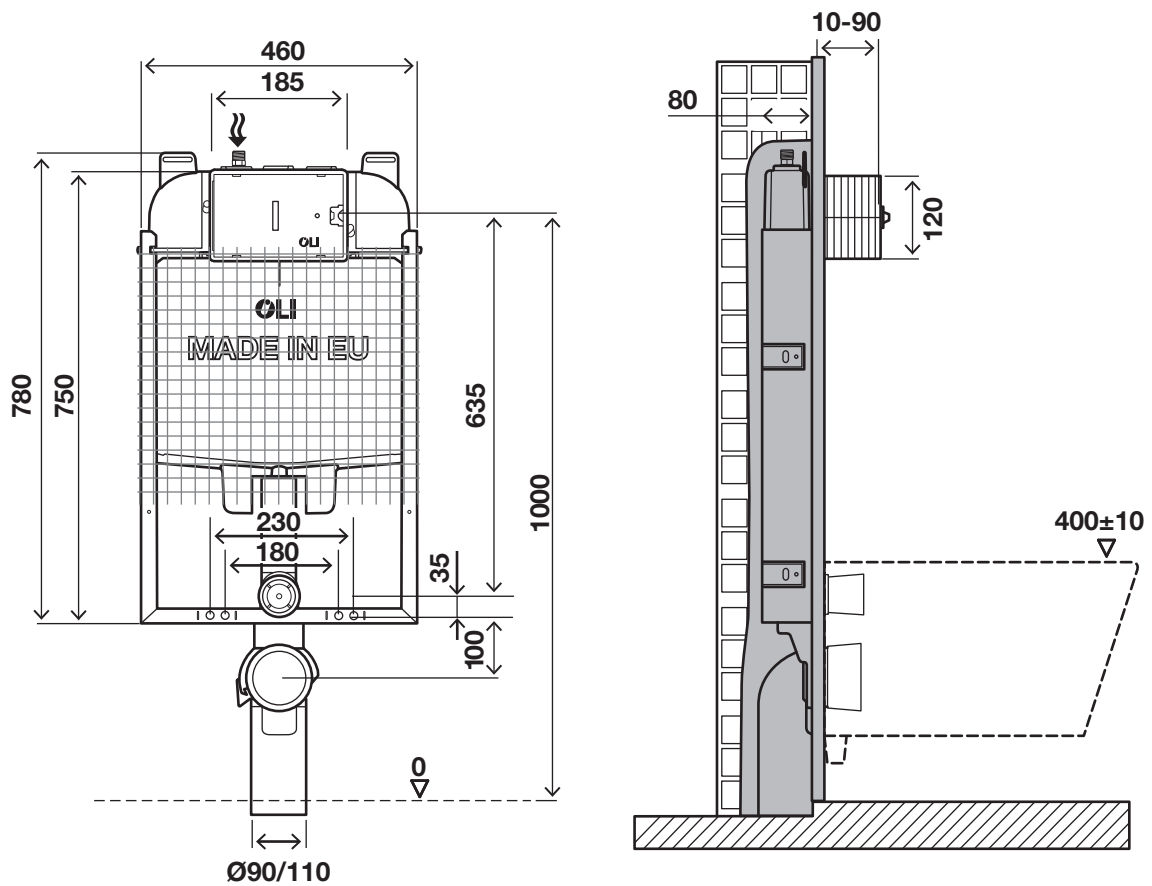

# OLI74 PLUS | AC

SIMFLEX

(dimensions in millimeters)

# **i** INSTALLATION ZONE

3

4

5

6

7

8

9

10

11

12

230 V AC

IN

7V DC - 3A

OUT

min  
200 mm