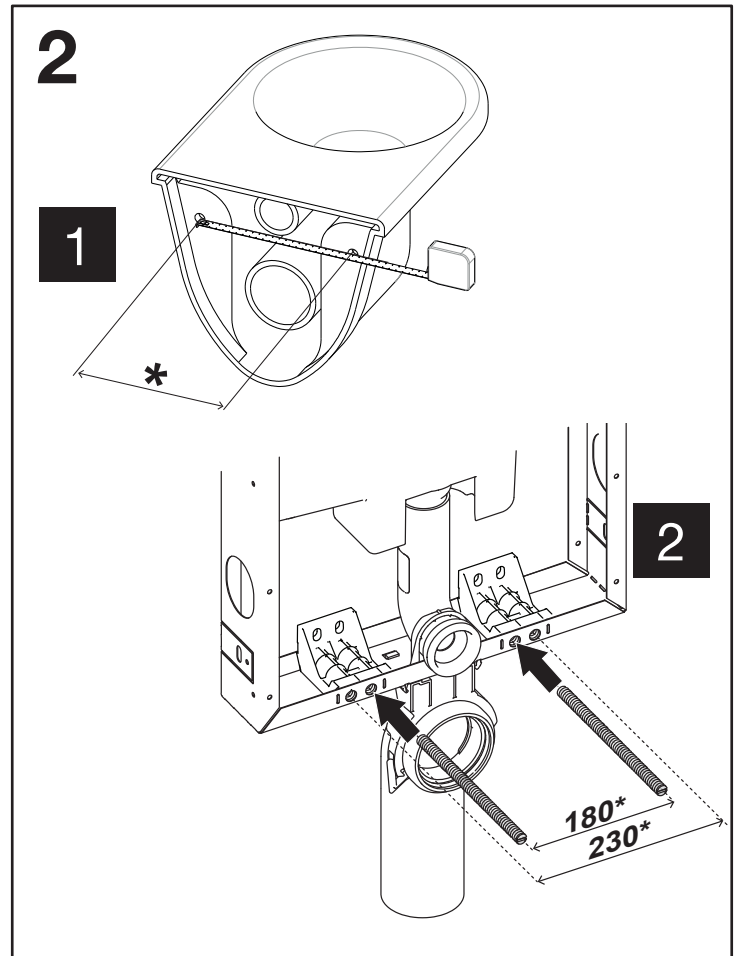

# OLI74 PLUS | AC

SIMFLEX

(dimensions in millimeters)

# **i** INSTALLATION ZONE

3

4

5

6

7

8

9

10

11

12

230 V AC

IN

7V DC - 3A

OUT

min  
200 mm