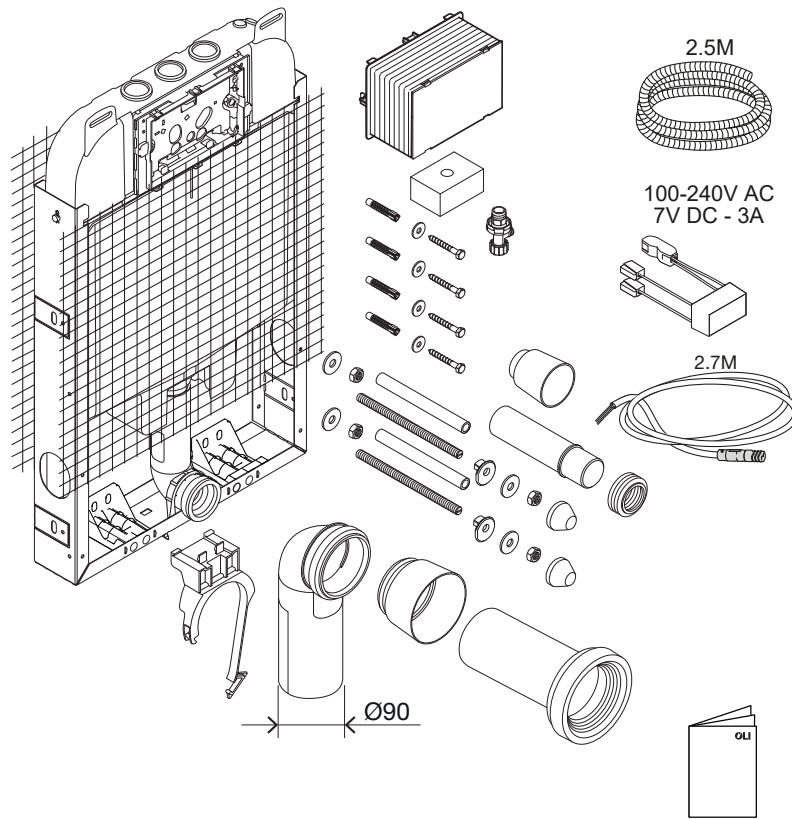

# OLI74 PLUS | AC

SIMFLEX

(dimensions in millimeters)

# **i** INSTALLATION ZONE

3

4

5

6

7

8

9

10

11

12

230 V AC

IN

7V DC - 3A

OUT

min  
200 mm