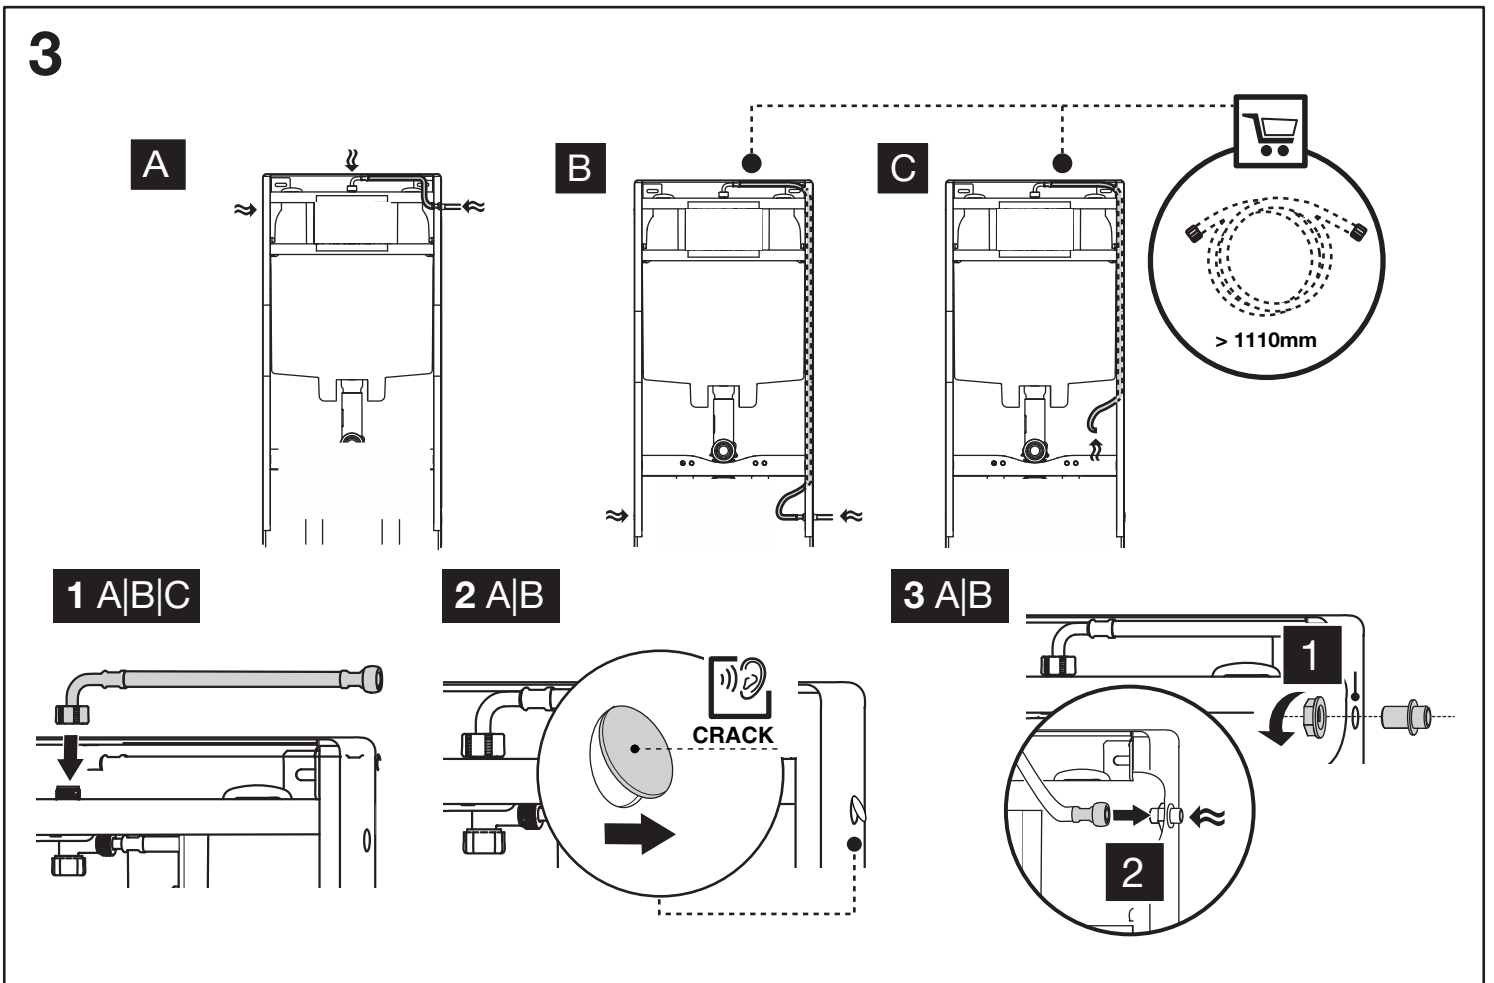

QR-INOX | QR TOTAL

NO TOUCH AC HUNG WC

(dimensions in millimeters)

INSTALLATION ZONE

4

A

1

2