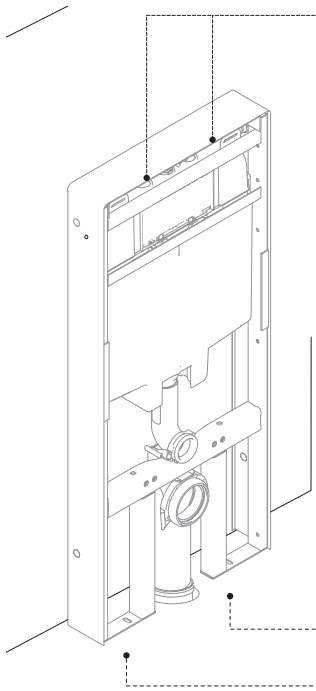

4

A

1

2

CLICK

i

B

1

CLICK

i

code 108185

5

x2

x2

5.1

x2

x2