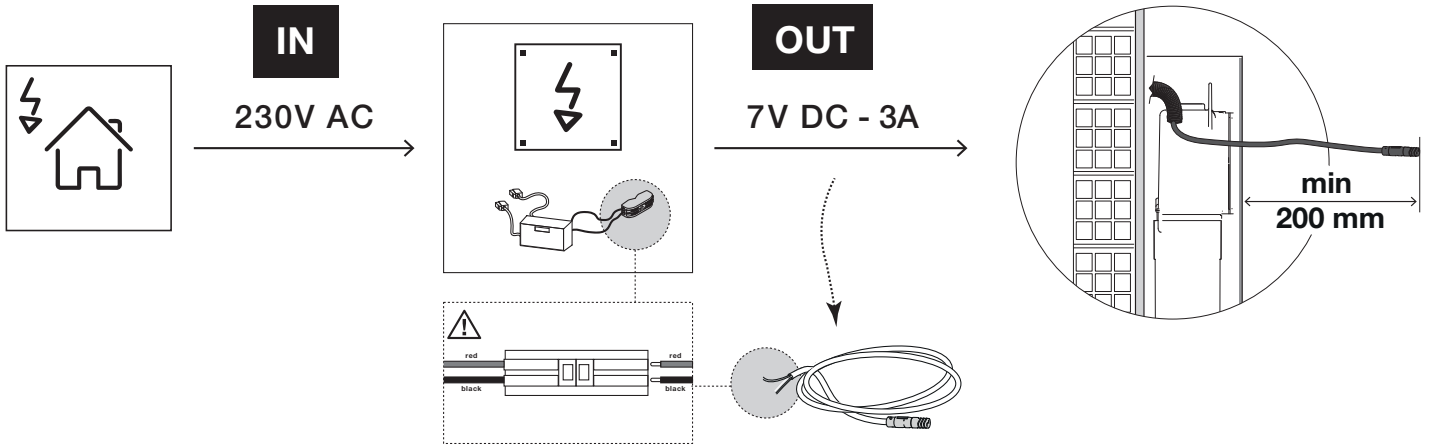

QR-INOX | QR TOTAL

NO TOUCH AC HUNG WC

(dimensions in millimeters)

INSTALLATION ZONE

4

A

1

2