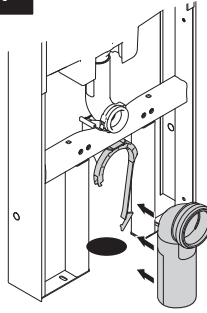

QR-INOX | QR TOTAL

NO TOUCH AC HUNG WC

(dimensions in millimeters)

INSTALLATION ZONE

4

A

1

2