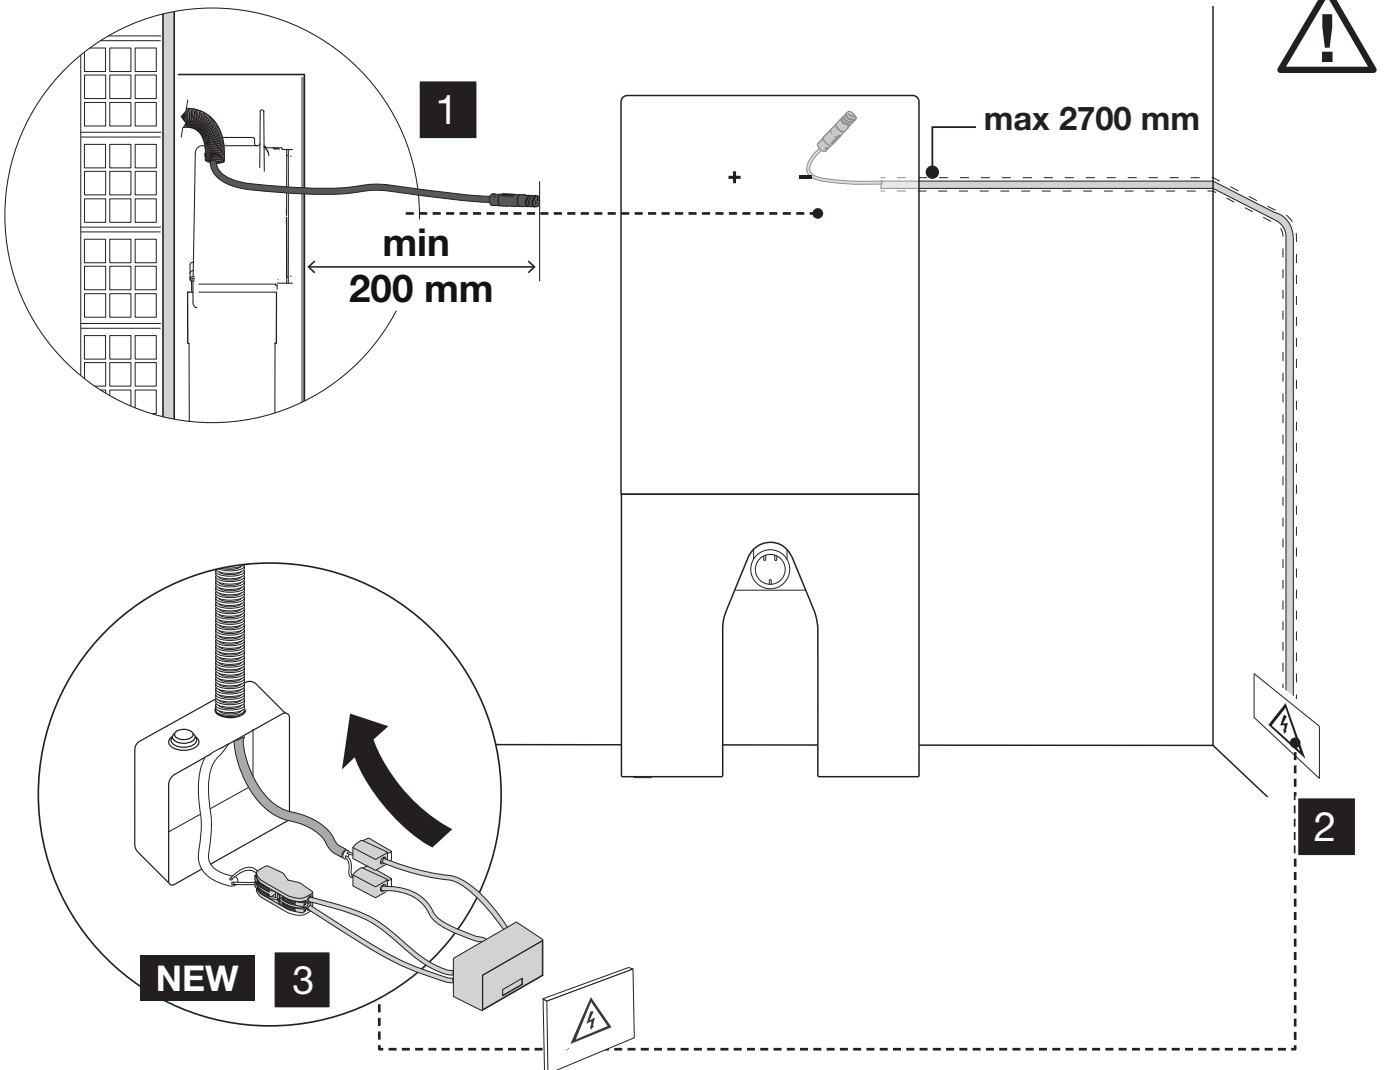

QR-INOX | QR TOTAL

NO TOUCH AC HUNG WC

(dimensions in millimeters)

INSTALLATION ZONE

4

A

1

2