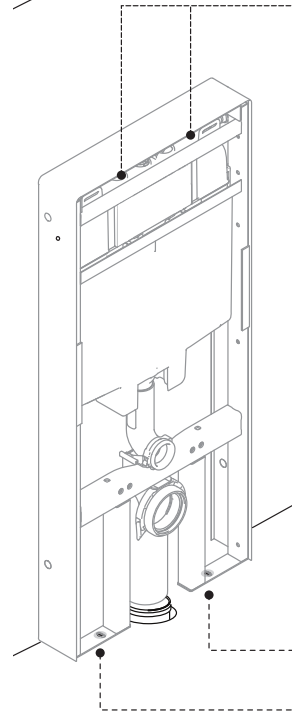

4

A

1

2

CLICK

i

B

1

CLICK

i

code 108185

5

x2

x2

5.1

x2

x2