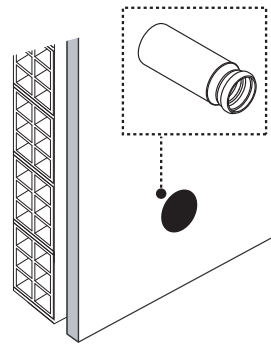

4

A

1

2

CLICK

i

B

1

CLICK

i

code 108185

5

x2

x2

5.1

x2

x2