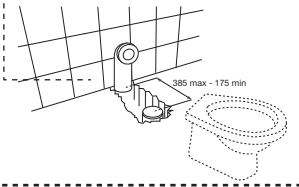

4

A

1

2

CLICK

i

B

1

CLICK

i

code 108185

5

x2

x2

5.1

x2

x2