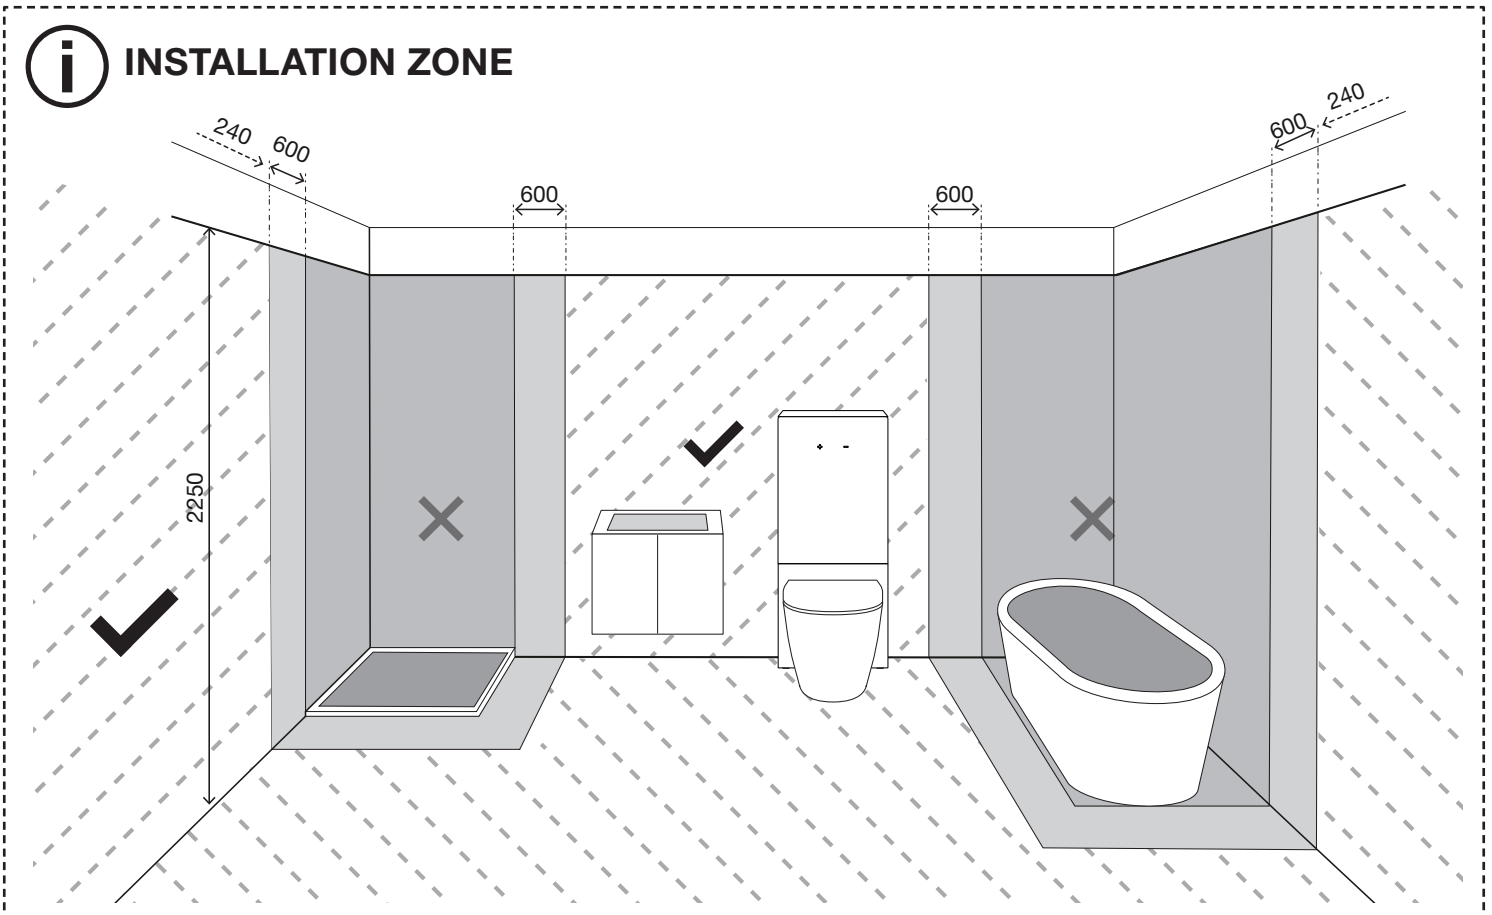

QR-INOX | QR TOTAL

NO TOUCH AC HUNG WC

(dimensions in millimeters)

INSTALLATION ZONE

4

A

1

2