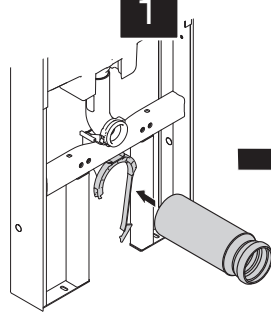

4

A

1

2

CLICK

i

B

1

CLICK

i

code 108185

5

x2

x2

5.1

x2

x2