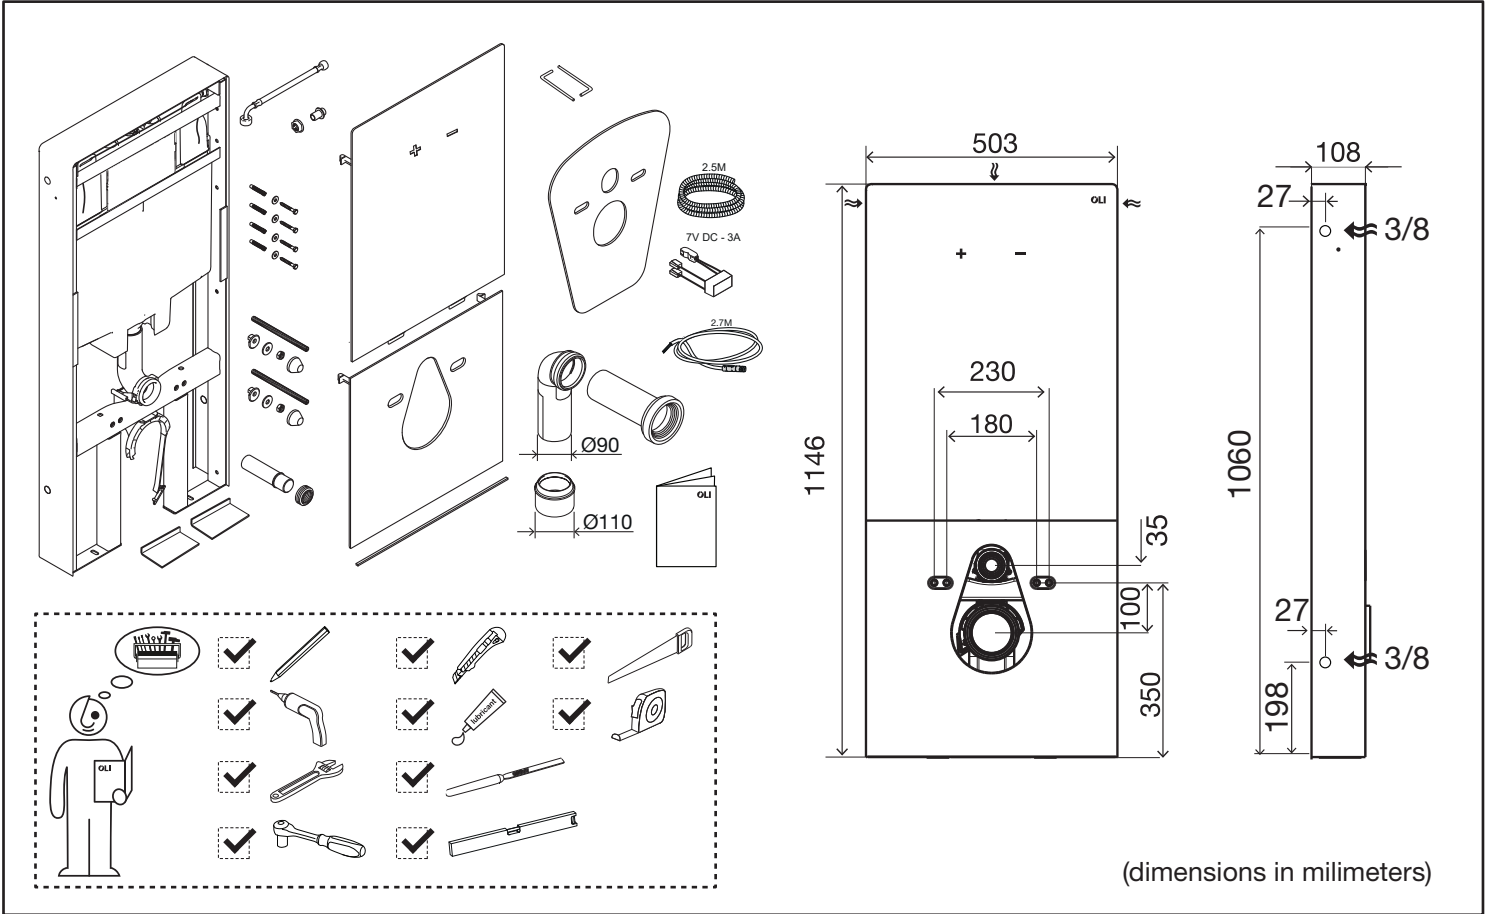

QR-INOX | QR TOTAL

NO TOUCH AC HUNG WC

(dimensions in millimeters)

INSTALLATION ZONE

4

A

1

2