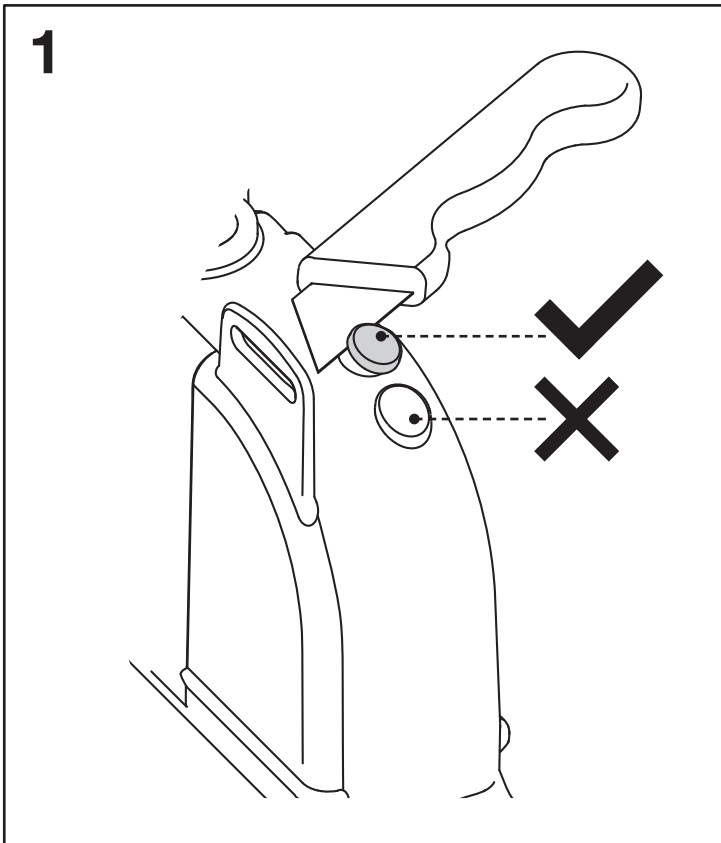

QR-INOX | QR TOTAL

NO TOUCH AC HUNG WC

(dimensions in millimeters)

INSTALLATION ZONE

4

A

1

2