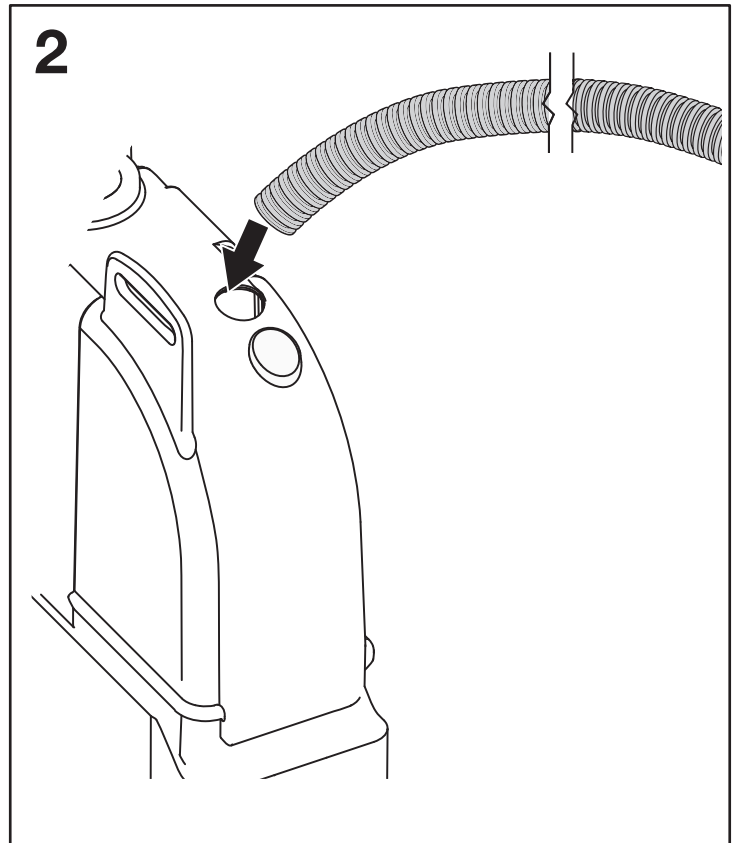

QR-INOX | QR TOTAL

NO TOUCH AC HUNG WC

(dimensions in millimeters)

INSTALLATION ZONE

4

A

1

2