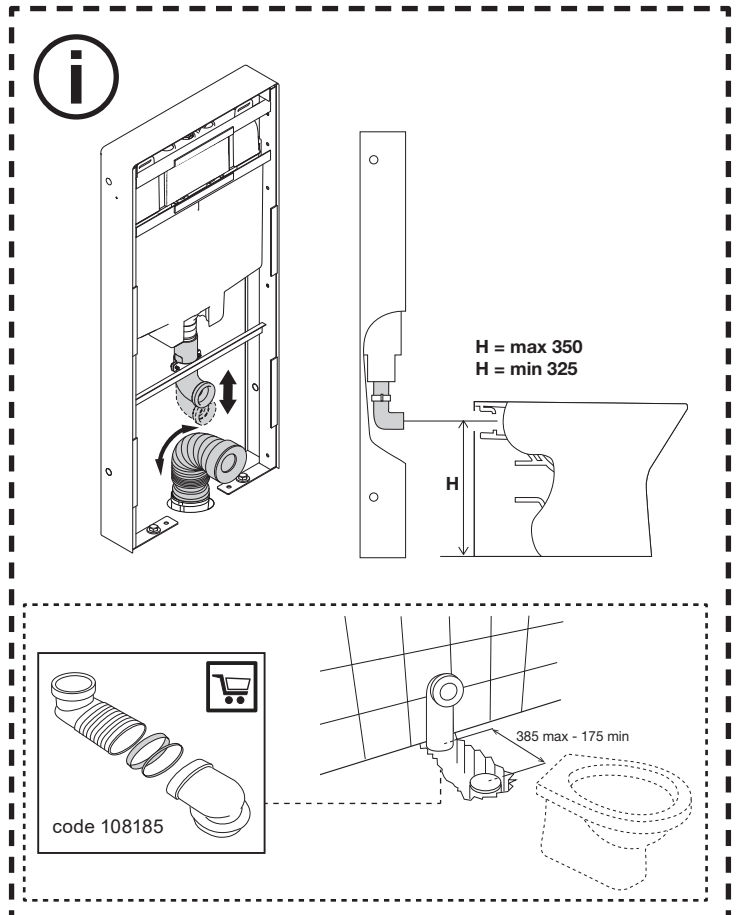

QR-INOX | QR TOTAL

NO-TOUCH HYDROBOOST FLOOR

8

9

10

13

14

12