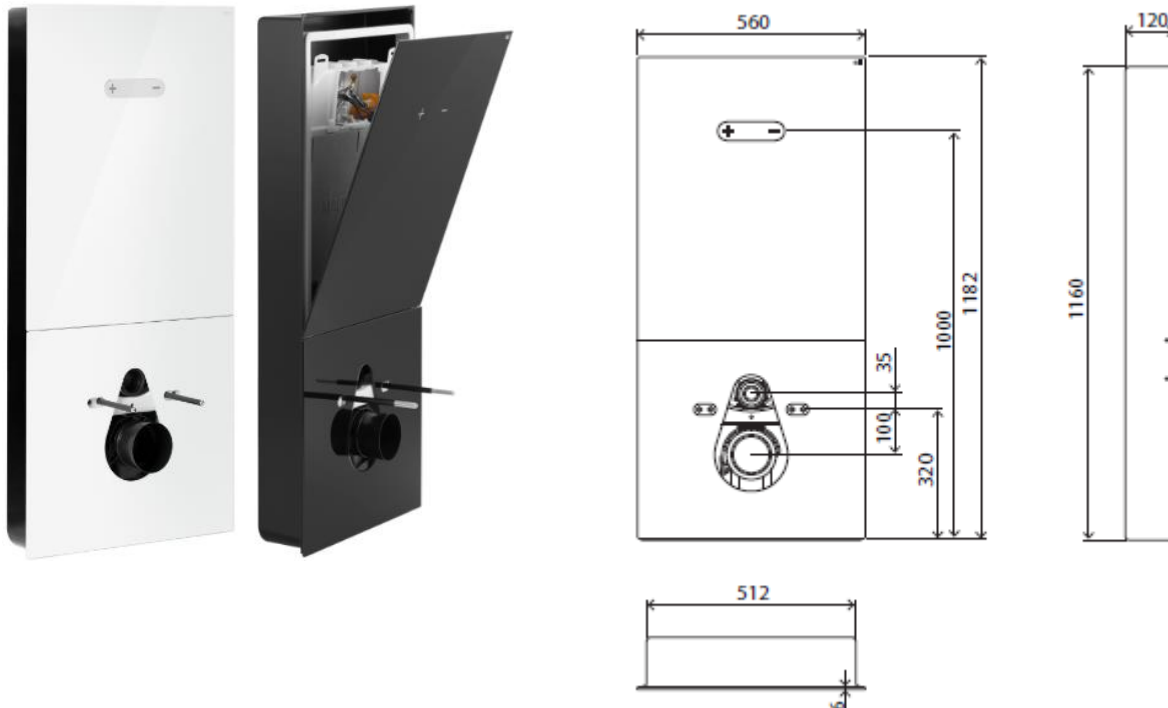

Technical Sheet

SEAL BOX
PNEUMATIC

Product Identification

880372 SEAL BOX White button Pneumatic hung wc

880450 SEAL BOX Black button Pneumatic hung wc

Definition and Application

- Sanitary module designed for application inside the wall.
- Leakage prevention box in ABS and PMMA
- Equipped with OLI74 Plus with pneumatic actuation through a stainless steel tilt selector button
- Compatible with hung wc

Technical Features

Structure

- Sanitarblock S90
- Metal with 1,5mm thickness, corrosion resistant
- Tested for 250kg load
- 6mm tempered glass front panel (split in two parts)

Millimetres measures

Technical Sheet

SEAL BOX
PNEUMATIC

Cistern

- Dual flush 6/3 litres
- Pneumatic actuation
- Working pressure from 0,1 to 16 bar
- Resistance to atmospheric humidity (Hr <90%).
- Polypropylene (PP) cistern highly resistant and inalterable to thermal stress
- EN 14055
- Equipped with Azor Plus Inlet Valve, with delayed refilling (saves up to 9 litres of water per day) and silent according to the NF standard category Class I
- Supplied with anti-condensation lining
- "A" class for the Water Efficiency in compliance with the ANQIP Authority requirements

Accessories

- 1 Discharge pipe \varnothing 90 x 300
- 1 Seal for discharge pipe \varnothing 125
- 1 Connecting pipe \varnothing 45 x 180
- 1 Pan rubber seal \varnothing 45
- 1 Flush bend \varnothing 90 / 90 L230
- 1 Flexible hose $\frac{1}{2}$ " / $\frac{1}{2}$ ", 250mm
- 1 Adaptor \varnothing 90/110
- 1 Connection 3/8