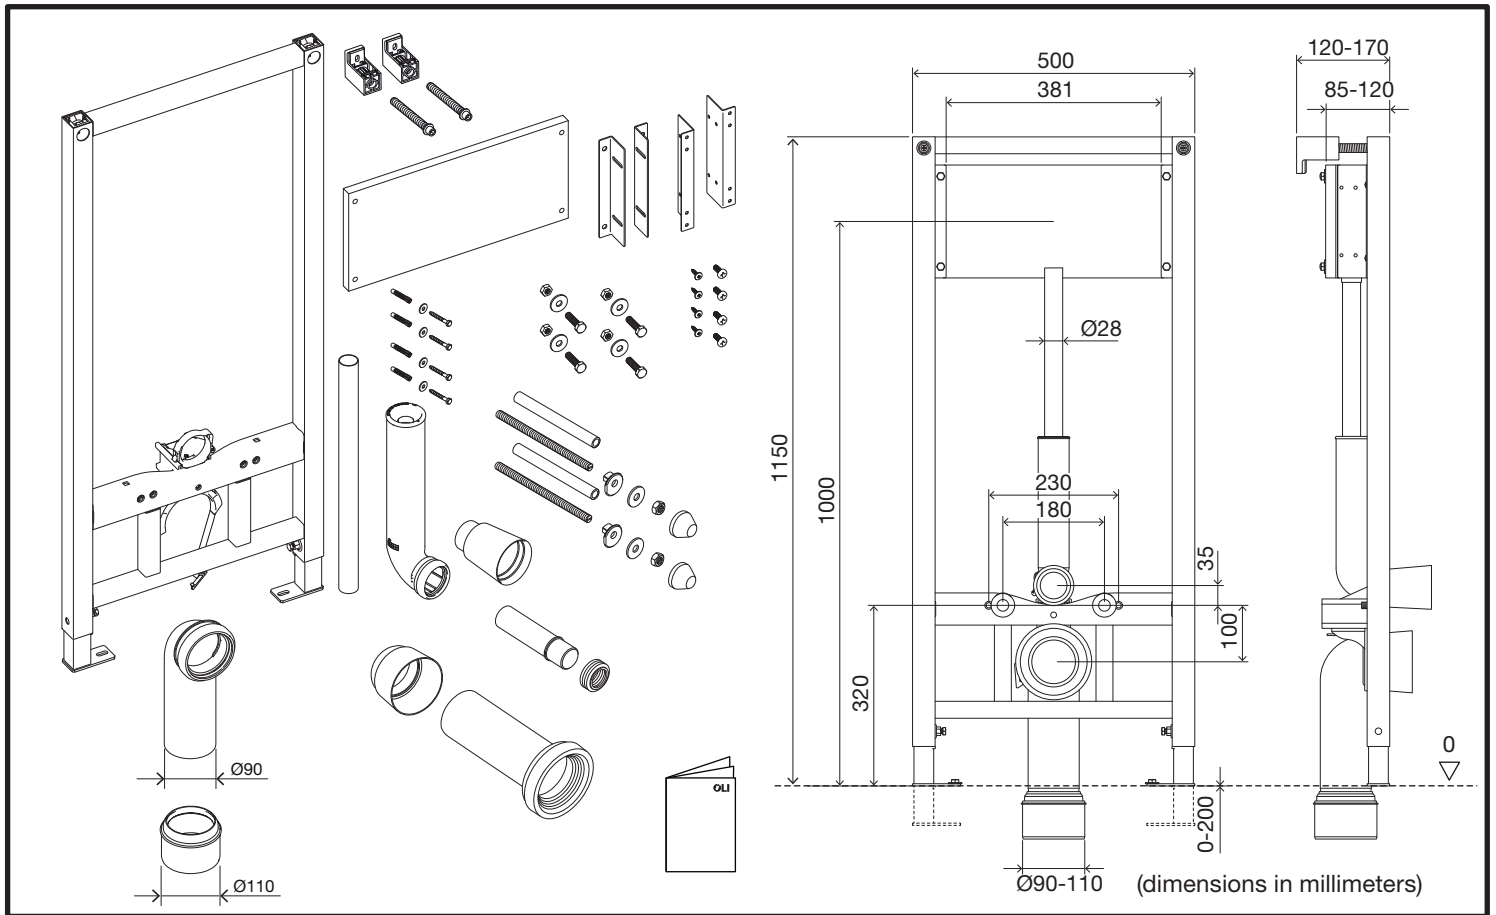

# WC FRAME

FOR FLUSH VALVE

2

www.oli-world.com

3

4

1