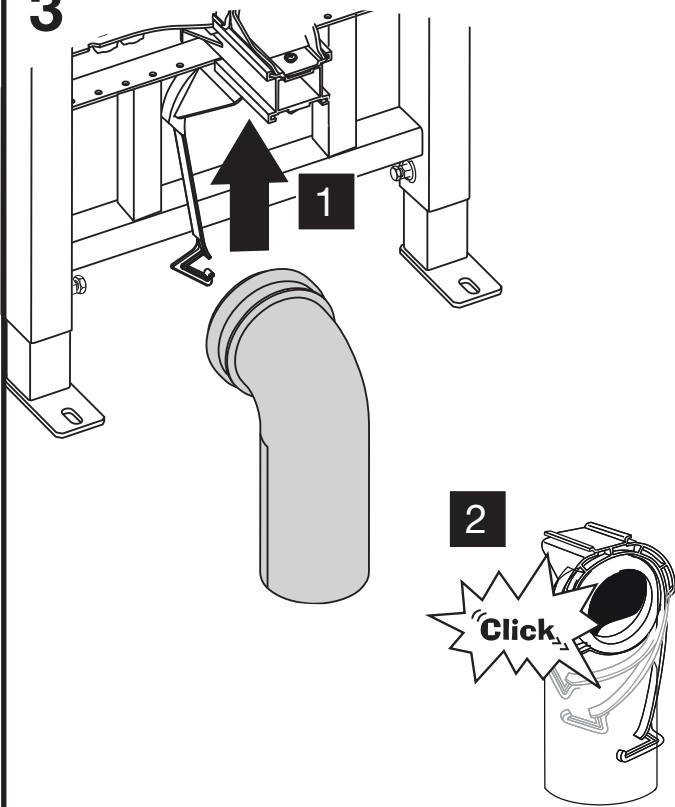

# WC FRAME

FOR FLUSH VALVE

2

www.oli-world.com

3

4

1