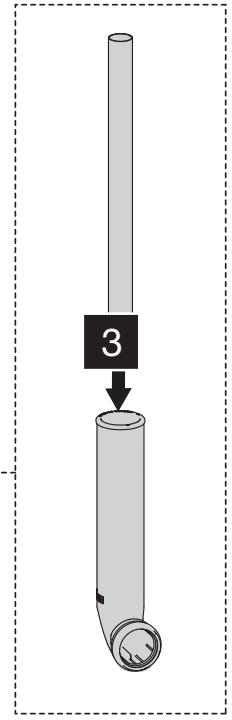

# WC FRAME

FOR FLUSH VALVE

2

www.oli-world.com

3

4

1