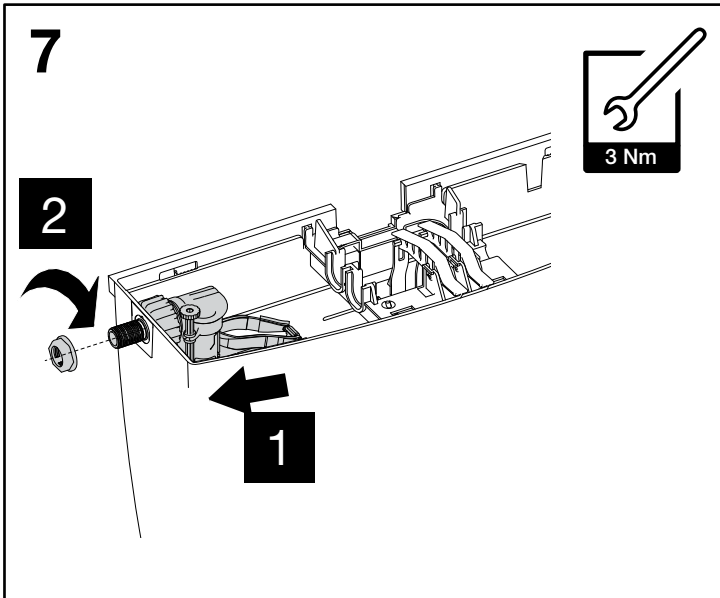

SMERALDO DD

MEDIUM-LOW POSITION

1

2

3

4

8.1

C