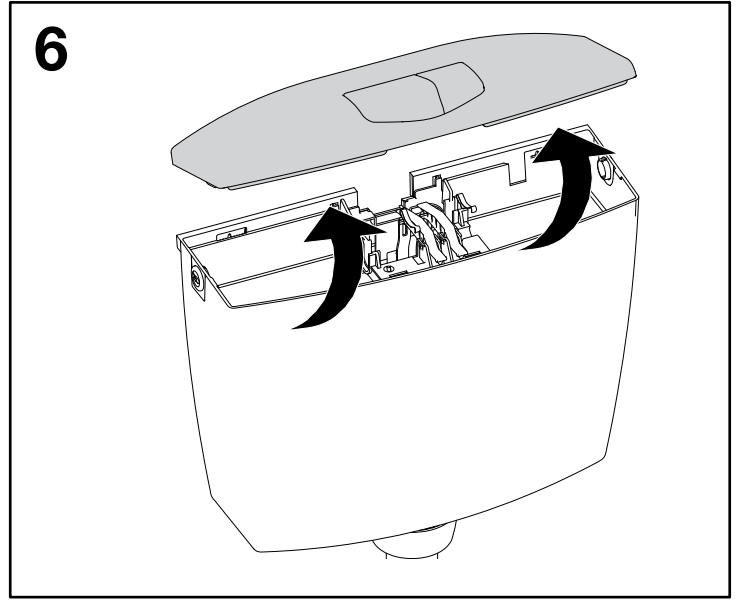

SMERALDO DD

MEDIUM-LOW POSITION

1

2

3

4

8.1

C