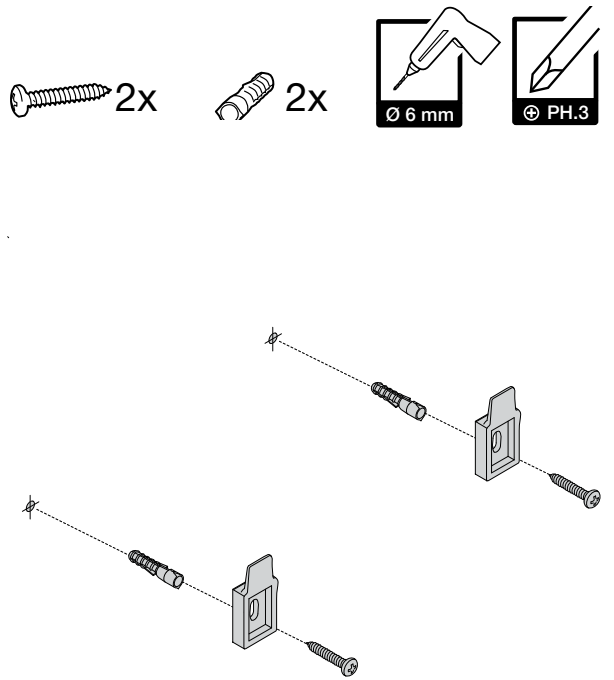

SMERALDO DD

MEDIUM-LOW POSITION

1

2

3

4

8.1

C