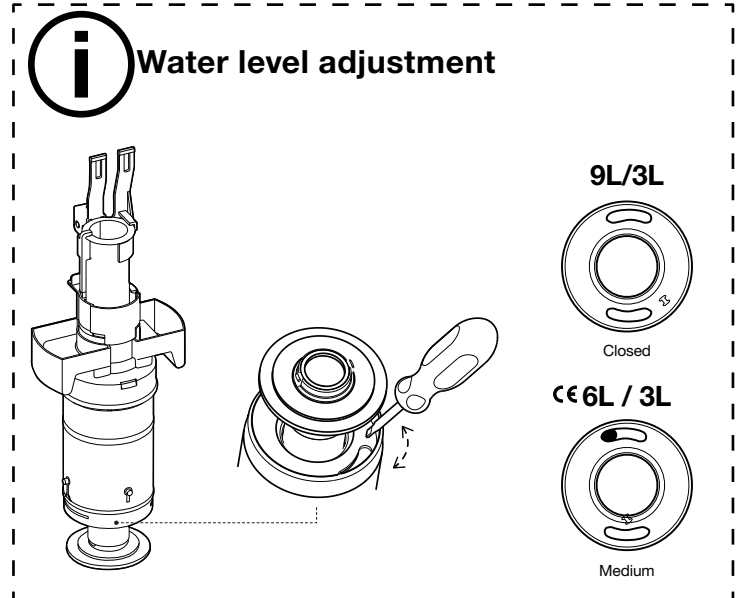

SMERALDO DD

MEDIUM-LOW POSITION

1

2

3

4

8.1

C