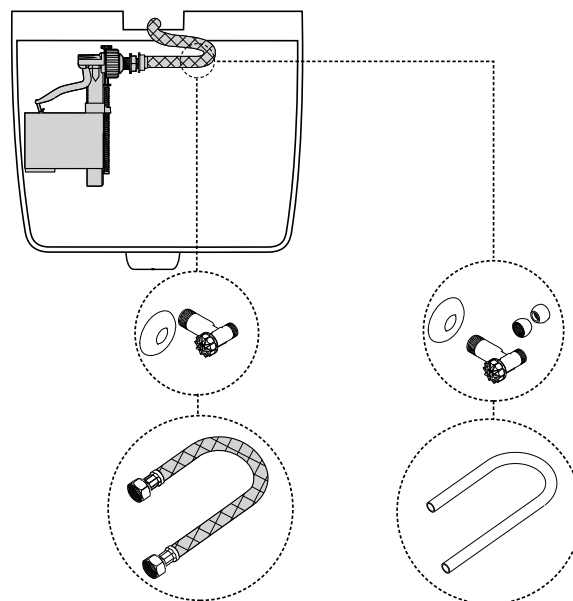

SMERALDO DD

MEDIUM-LOW POSITION

1

2

3

4

8.1

C