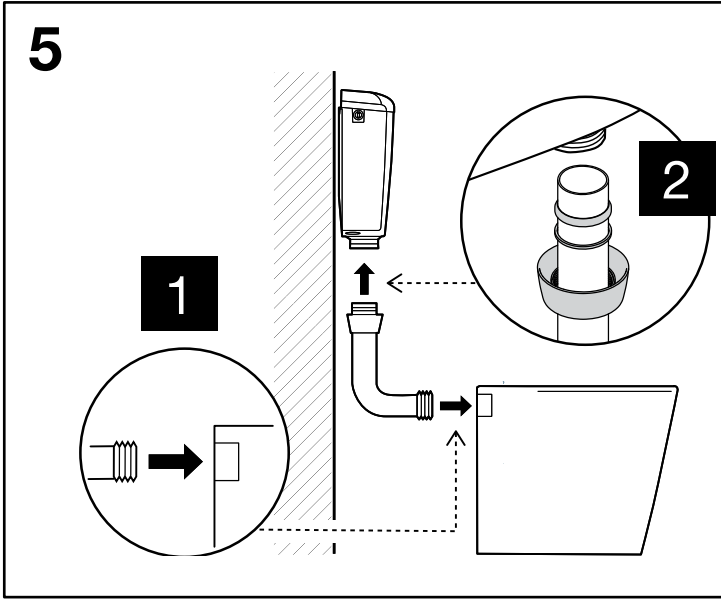

SMERALDO DD

MEDIUM-LOW POSITION

1

2

3

4

8.1

C