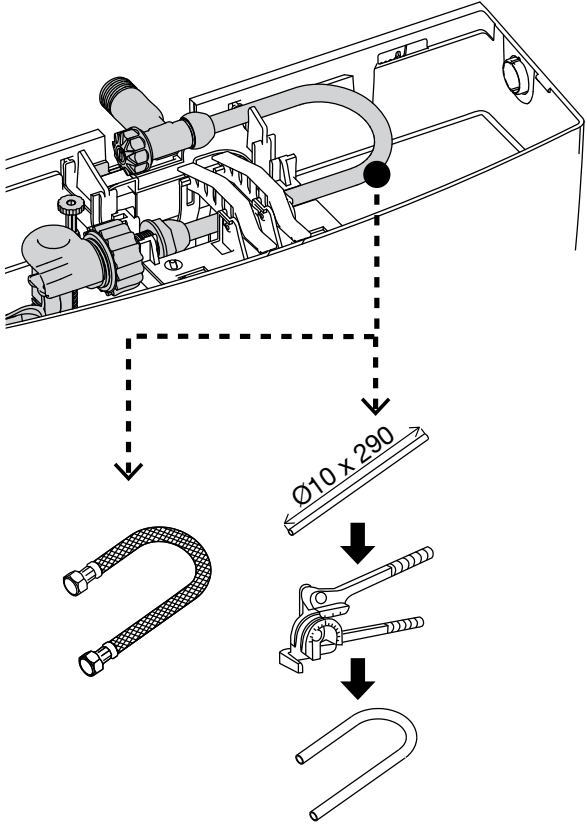

SMERALDO DD

MEDIUM-LOW POSITION

1

2

3

4

8.1

C