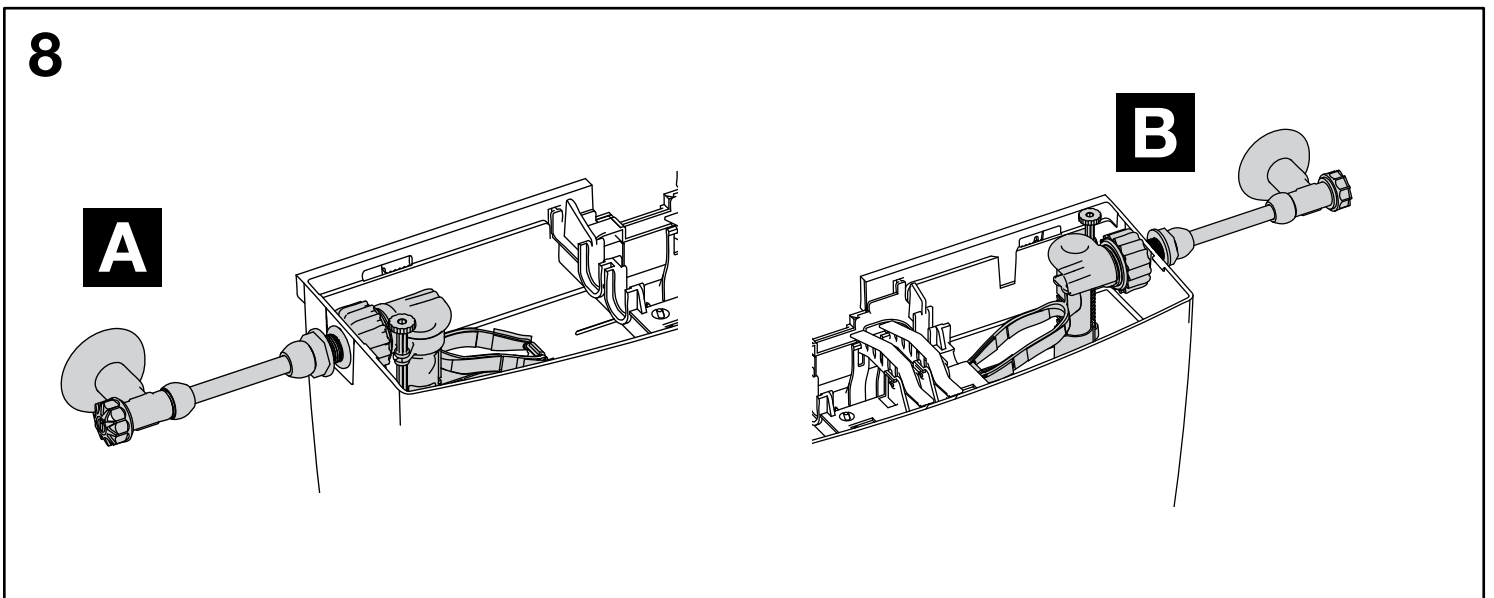

SMERALDO DD

MEDIUM-LOW POSITION

1

2

3

4

8.1

C