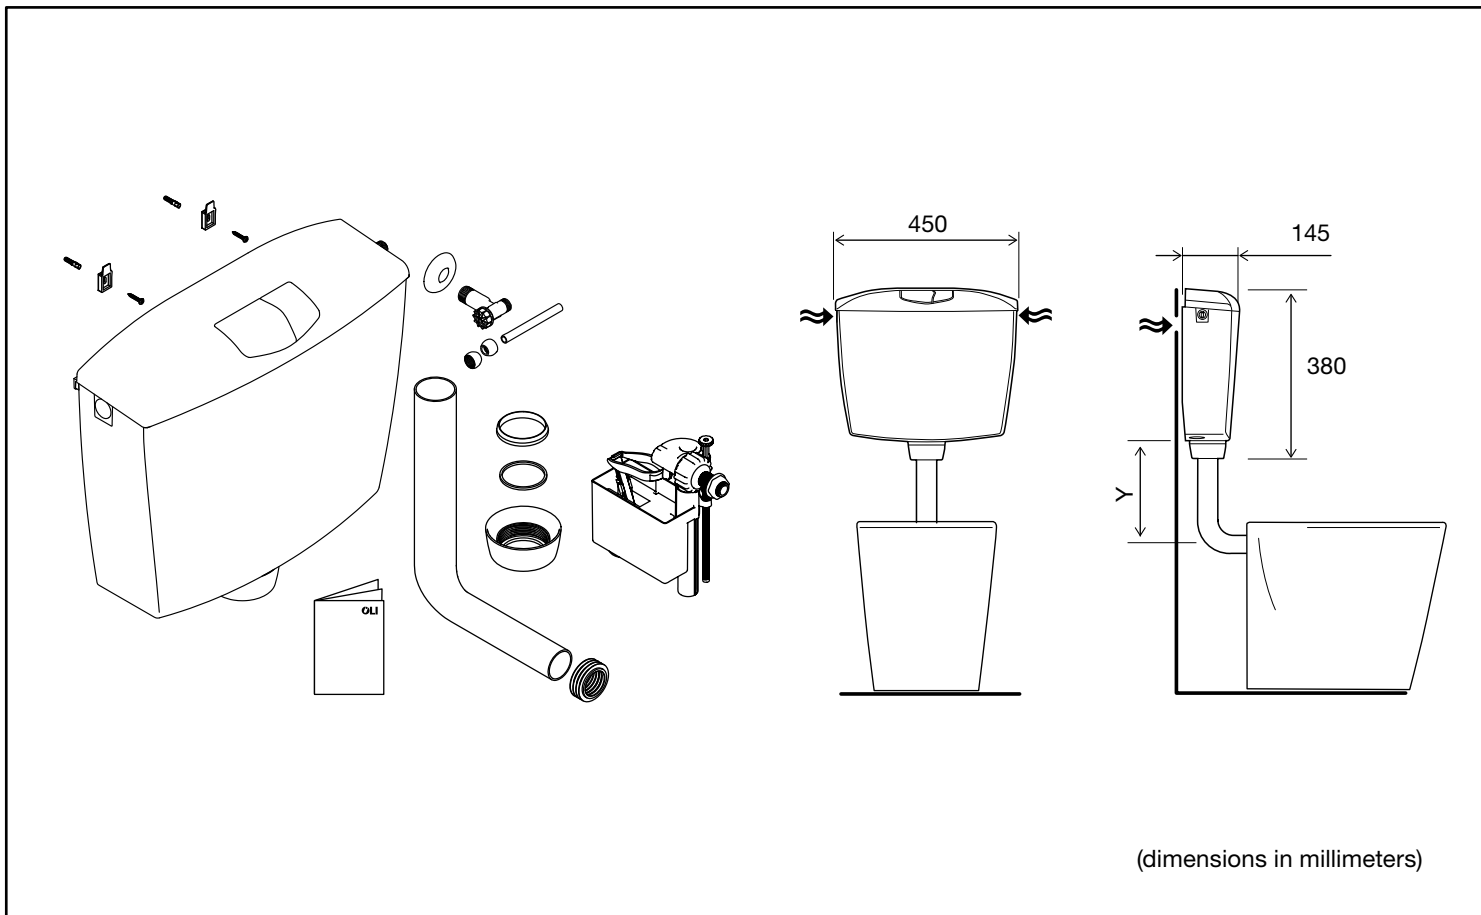

SMERALDO DD

MEDIUM-LOW POSITION

1

2

3

4

8.1

C