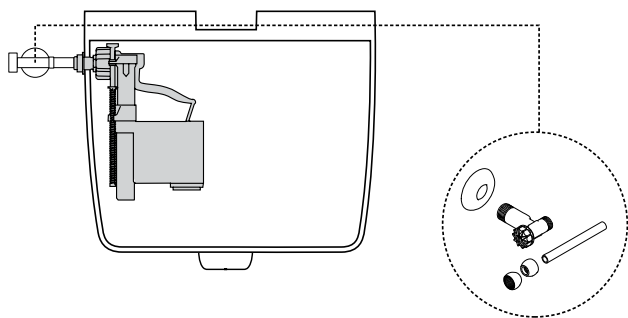

SMERALDO DD

MEDIUM-LOW POSITION

1

2

3

4

8.1

C