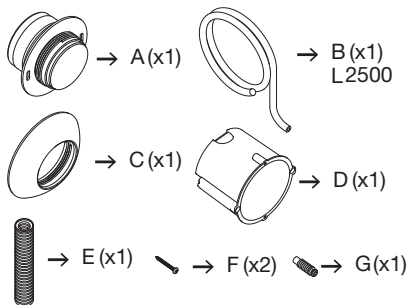

NUOVA INSTALLAZIONE - NEW INSTALLATION

1/6
STEP

2/6
STEP

3/6
STEP

4/6
STEP

5/6
STEP

6/6
STEP