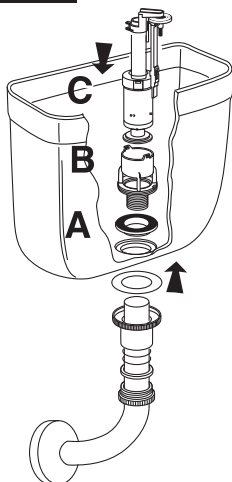

### NEW INSTALLATION KIT:

- ▶ *Flush valve*
- ▶ *Air pipe 2.5 m*
- ▶ *Corrugated pipe 2.5 m*
- ▶ *Fixing metal nut*
- ▶ *Push button.*

### REPLACEMENT KIT:

- ▶ *Flush valve*
- ▶ *Air pipe 0.3 m*
- ▶ *Connecting sleeve*
- ▶ *Fixing metal nut.*

# NUOVA INSTALLAZIONE - NEW INSTALLATION

1/6  
STEP

2/6  
STEP

3/6  
STEP

4/6  
STEP

5/6  
STEP

6/6  
STEP

# KIT OLI REPLACEMENT - OLI REPLACEMENT KIT

1/5  
STEP

2/5  
STEP

3/5  
STEP

Per il corretto funzionamento il livello dell'acqua deve raggiungere la quota indicata.

For the correct operation the level of water must reach the proportion indicated.