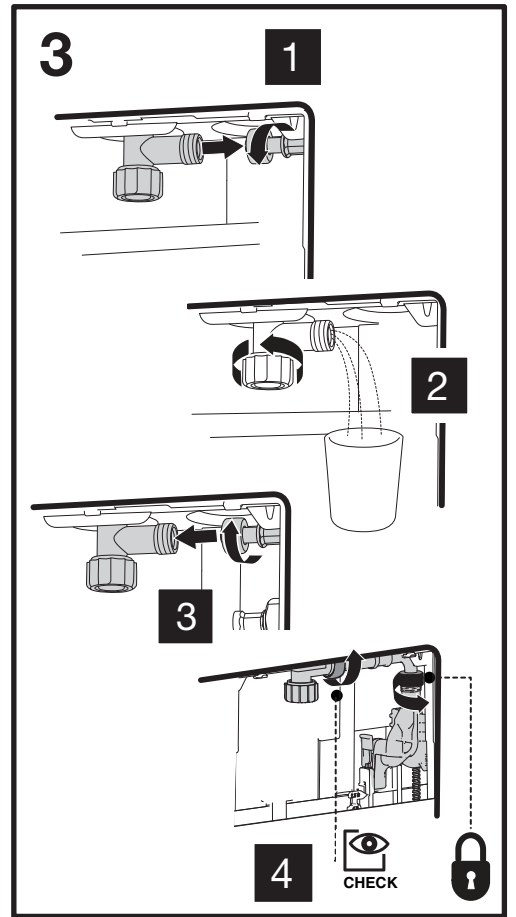

SEAL BOX

BUTTON PNEUMATIC HUNG WC

5

6

6.1

7

7.1

8