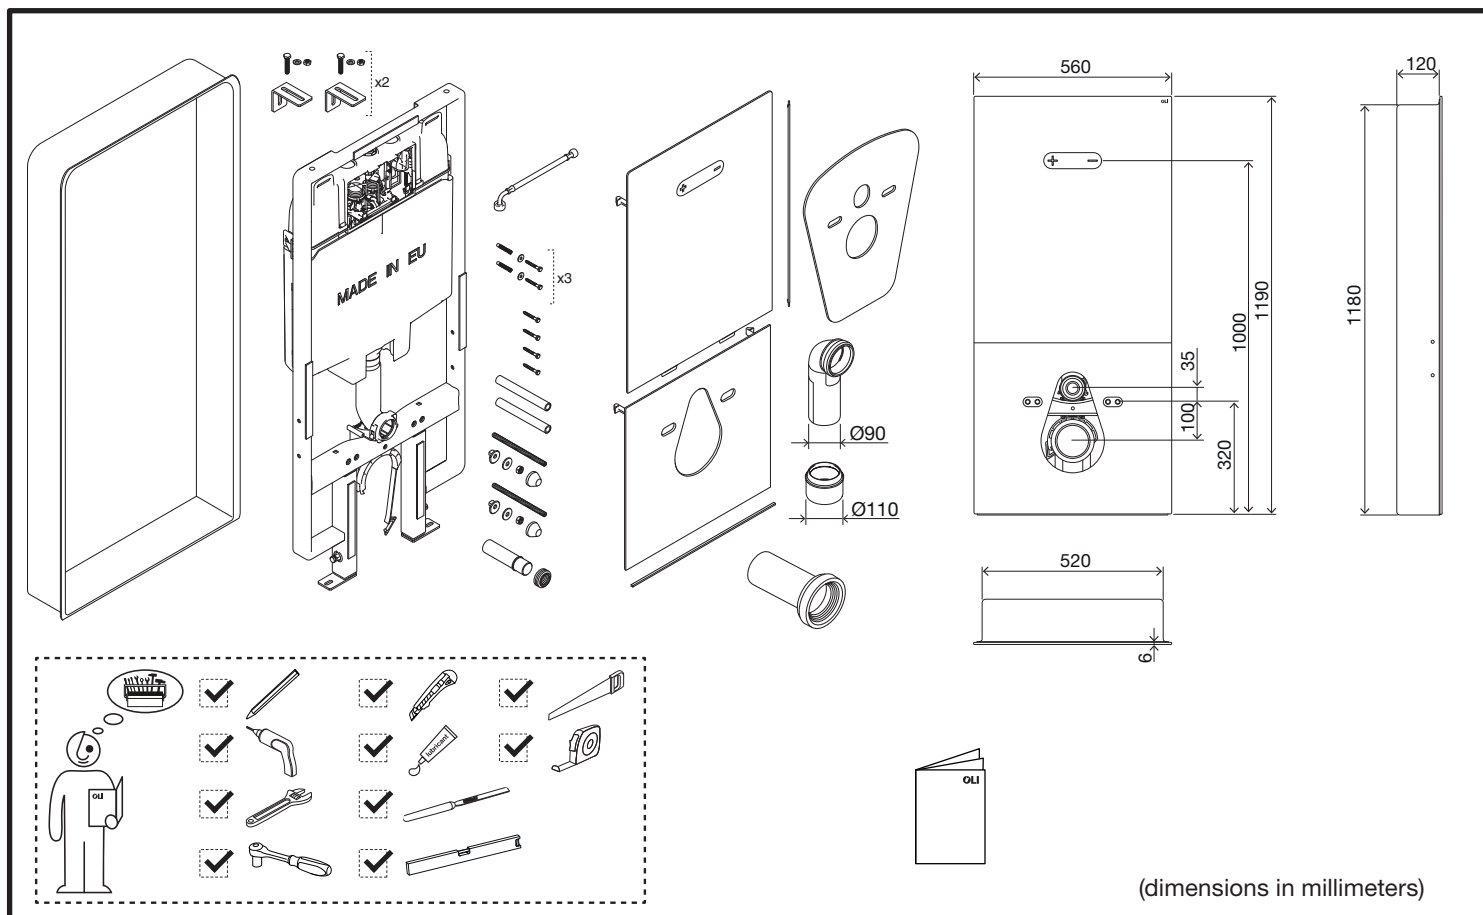

SEAL BOX

BUTTON PNEUMATIC HUNG WC

5

6

6.1

7

7.1

8

11

2

12

13

14

15

16