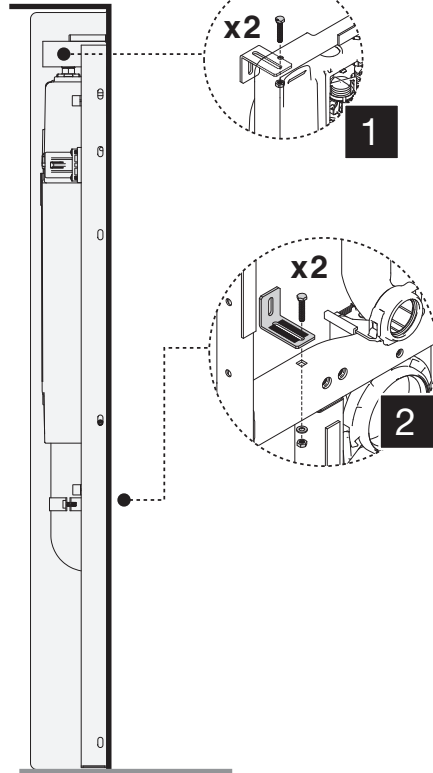

SEAL BOX

BUTTON PNEUMATIC HUNG WC

5

6

6.1

7

7.1

8