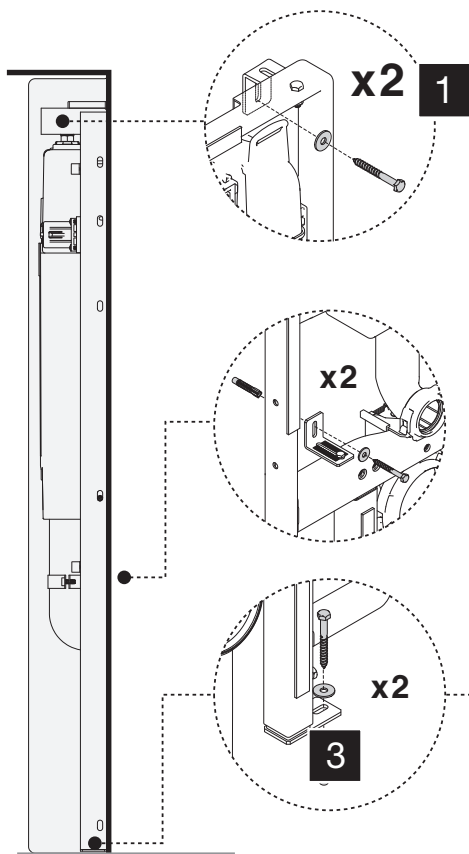

SEAL BOX

BUTTON PNEUMATIC HUNG WC

5

6

6.1

7

7.1

8

11

2

12

13

14

15

16