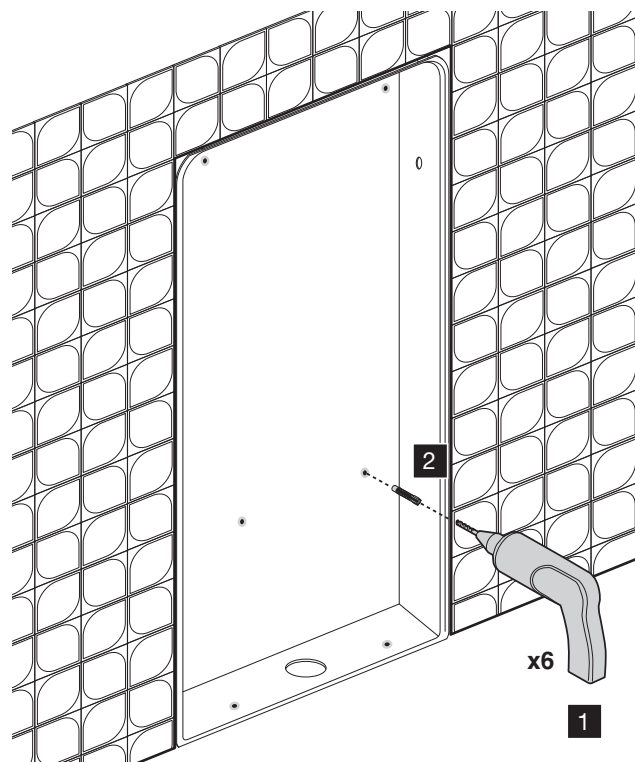

SEAL BOX

BUTTON PNEUMATIC HUNG WC

5

6

6.1

7

7.1

8