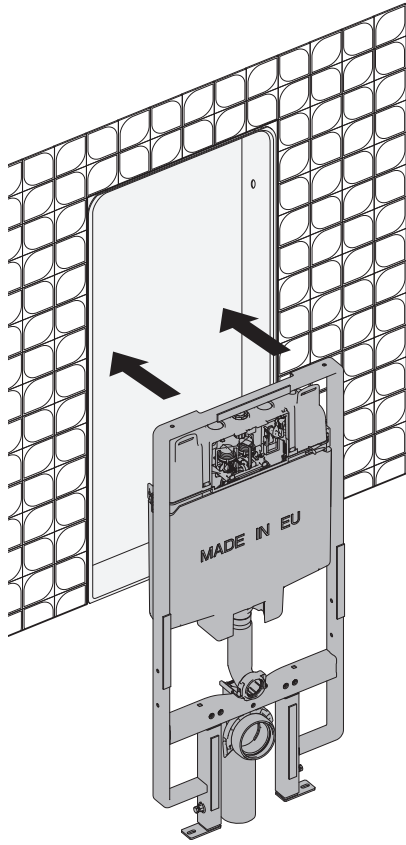

SEAL BOX

BUTTON PNEUMATIC HUNG WC

5

6

6.1

7

7.1

8