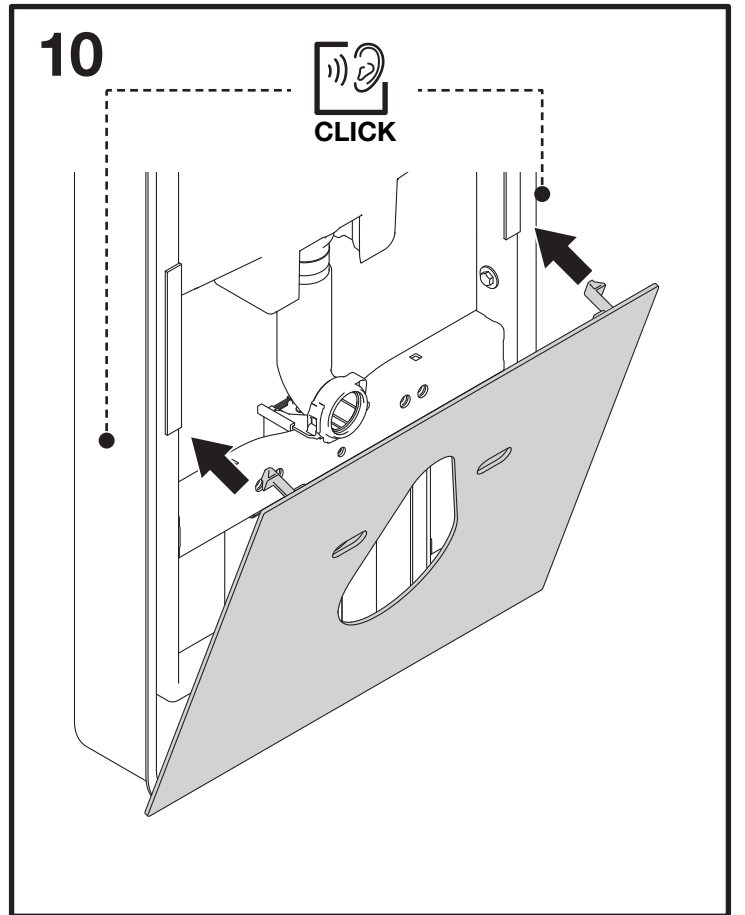

SEAL BOX

BUTTON PNEUMATIC HUNG WC

5

6

6.1

7

7.1

8