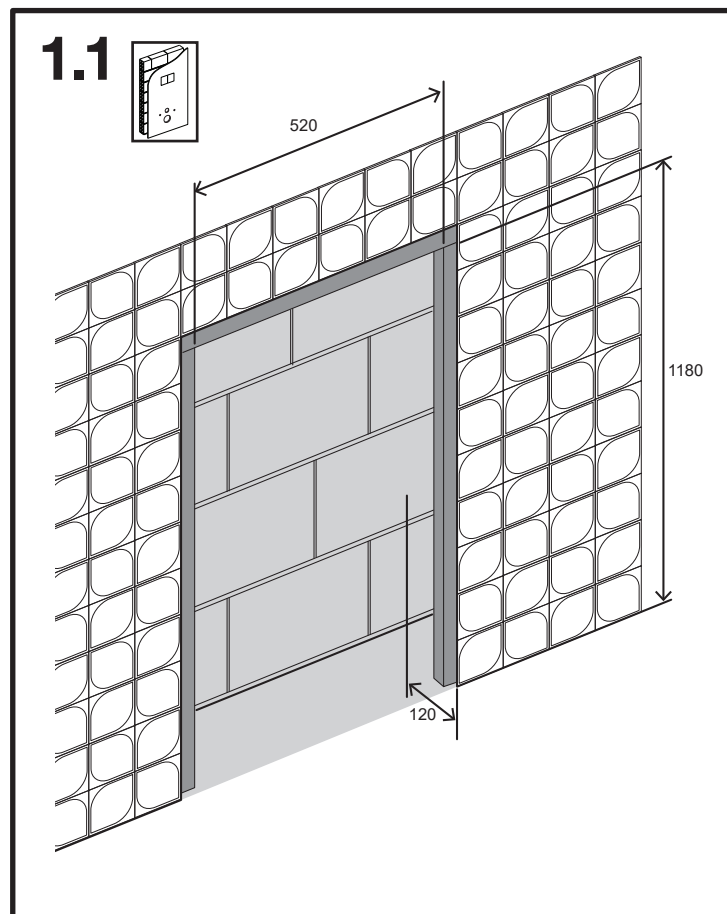

SEAL BOX

BUTTON PNEUMATIC HUNG WC

5

6

6.1

7

7.1

8

11

2

12

13

14

15

16