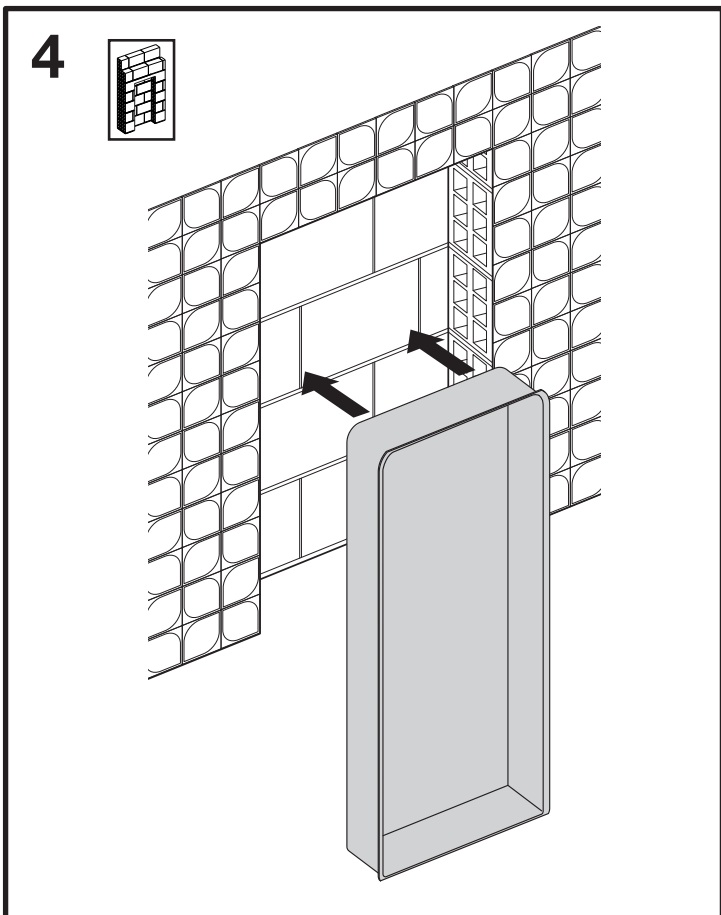

SEAL BOX

BUTTON PNEUMATIC HUNG WC

5

6

6.1

7

7.1

8