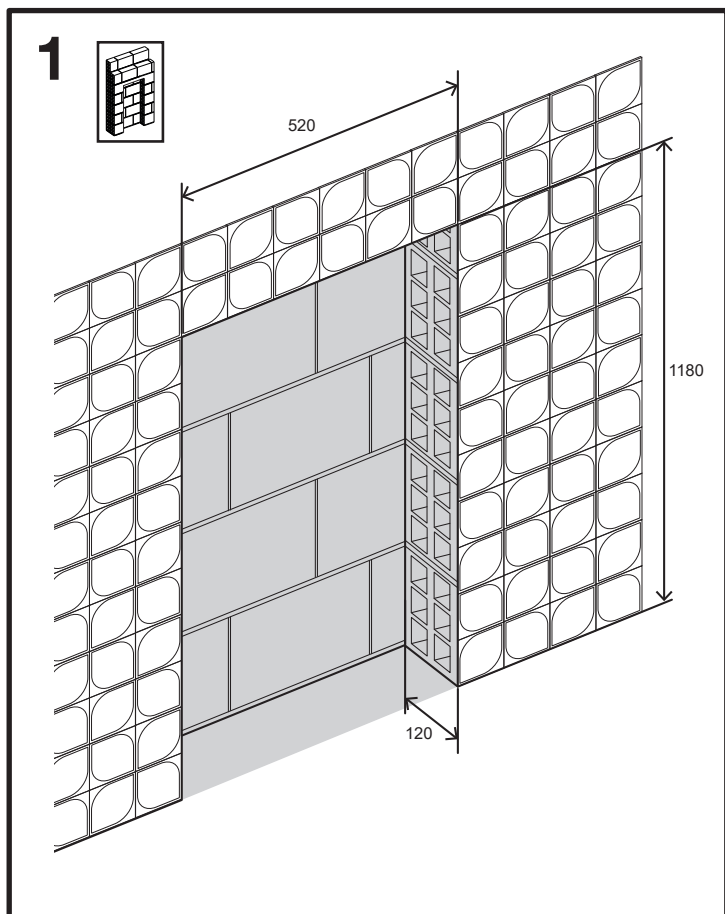

SEAL BOX

BUTTON PNEUMATIC HUNG WC

5

6

6.1

7

7.1

8

11

2

12

13

14

15

16