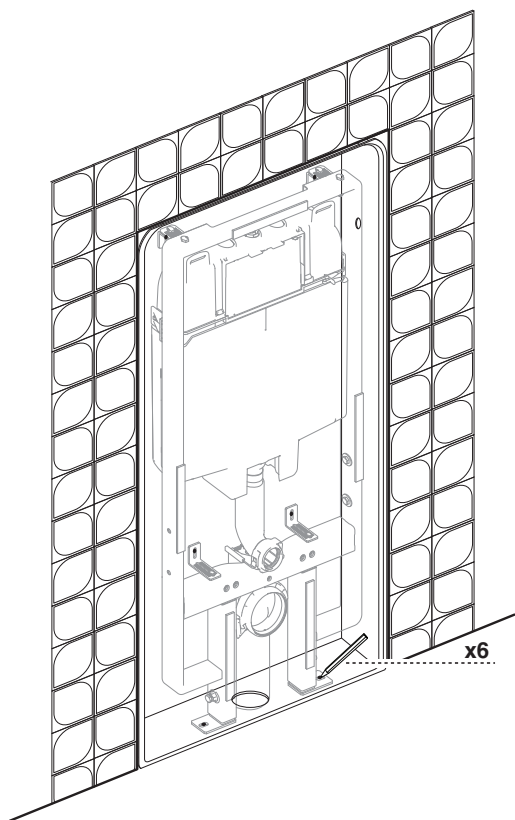

SEAL BOX

BUTTON PNEUMATIC HUNG WC

5

6

6.1

7

7.1

8

11

2

12

13

14

15

16