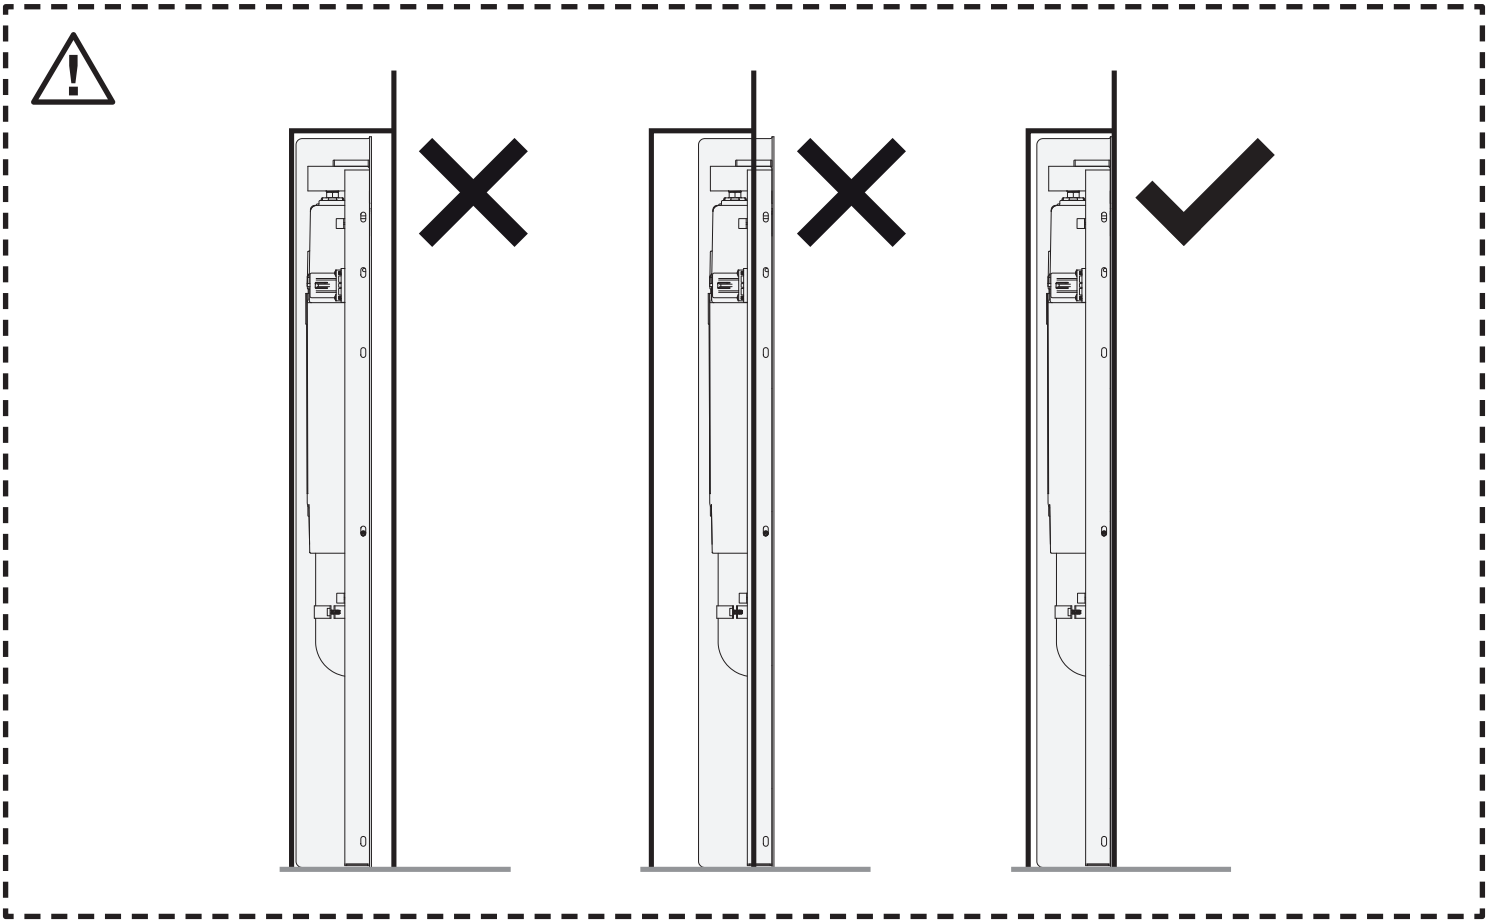

SEAL BOX

BUTTON PNEUMATIC HUNG WC

5

6

6.1

7

7.1

8