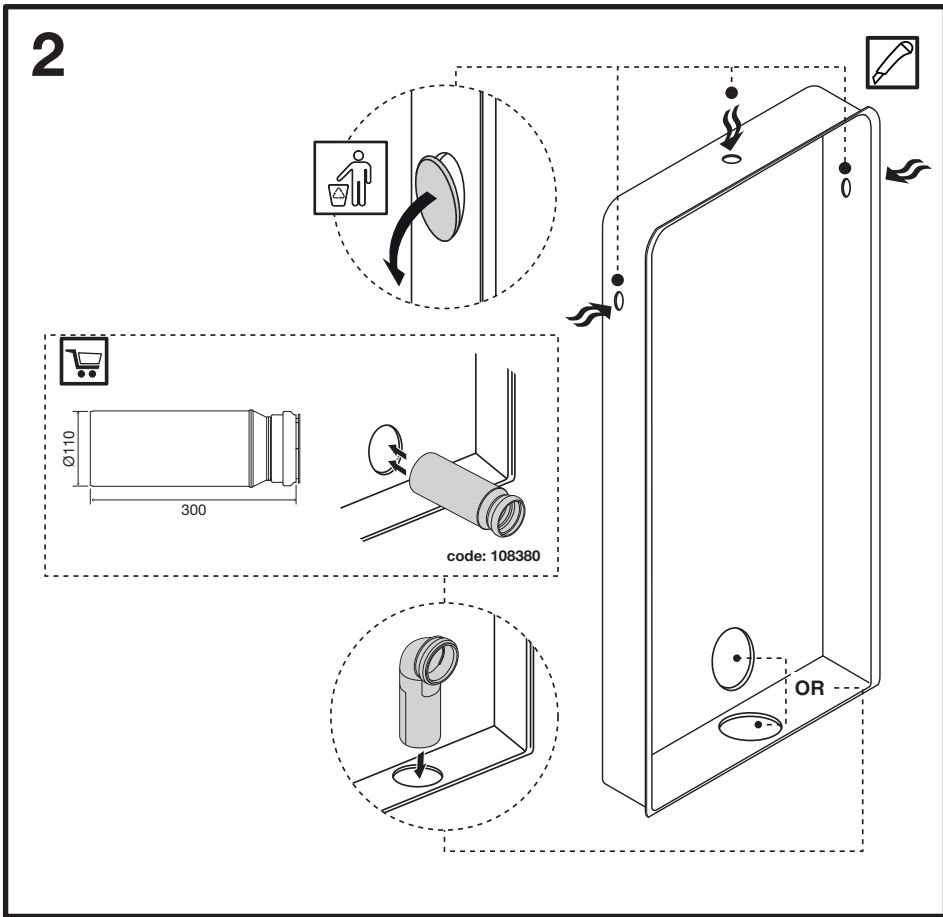

SEAL BOX

BUTTON PNEUMATIC HUNG WC

5

6

6.1

7

7.1

8