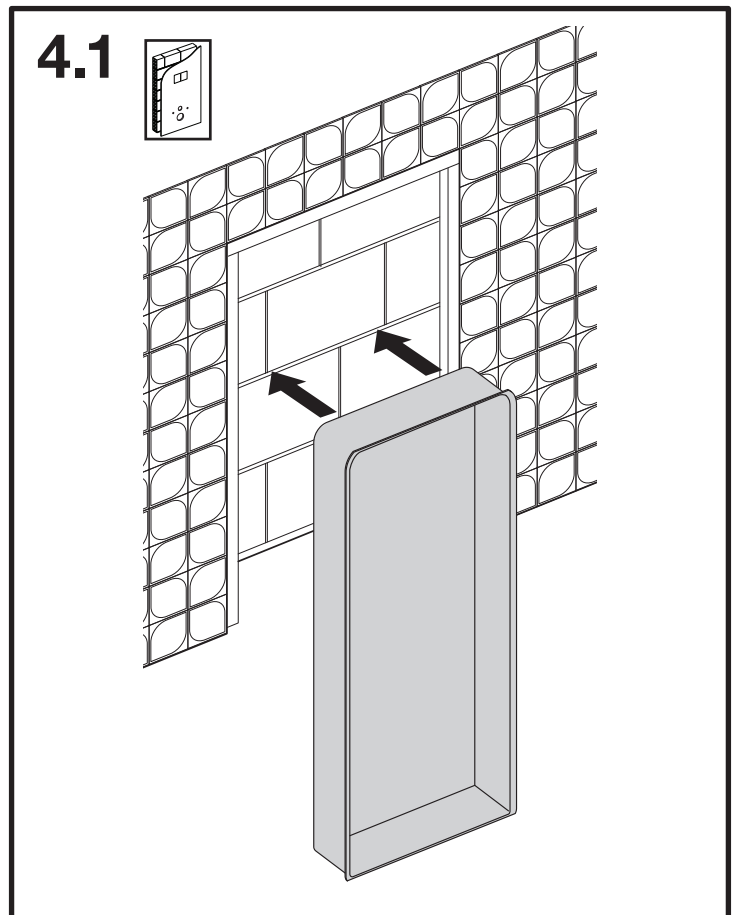

SEAL BOX

BUTTON PNEUMATIC HUNG WC

5

6

6.1

7

7.1

8