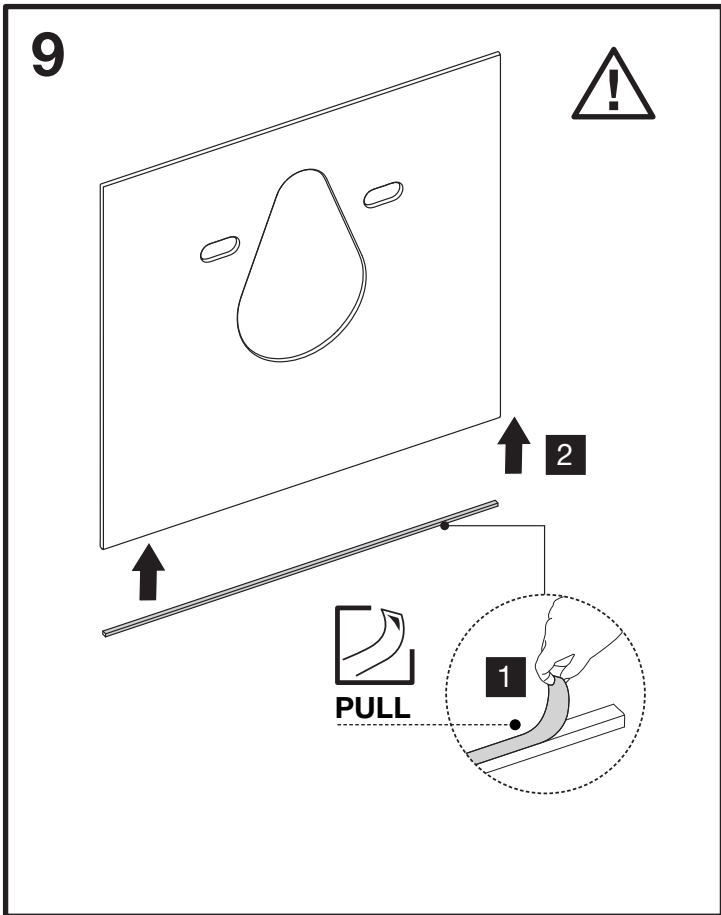

SEAL BOX

BUTTON PNEUMATIC HUNG WC

5

6

6.1

7

7.1

8