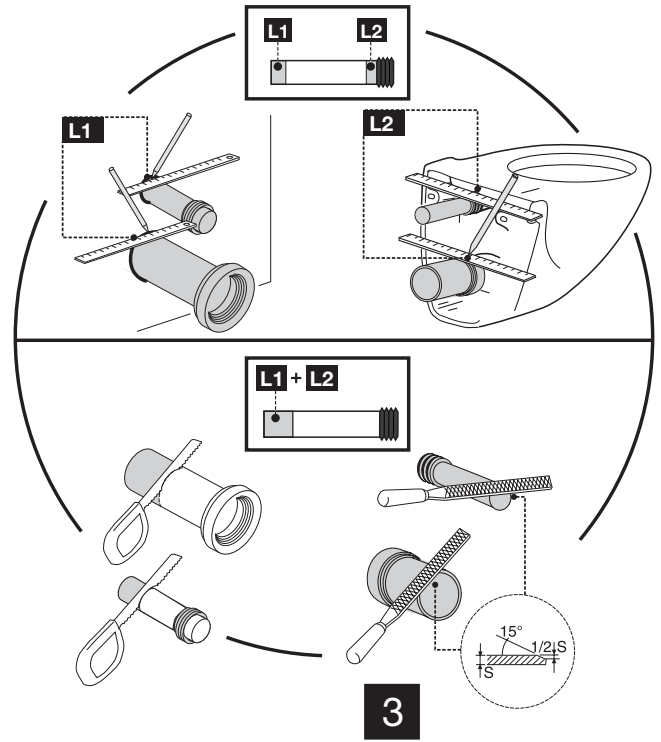

SEAL BOX

BUTTON PNEUMATIC HUNG WC

5

6

6.1

7

7.1

8

11

2

12

13

14

15

16